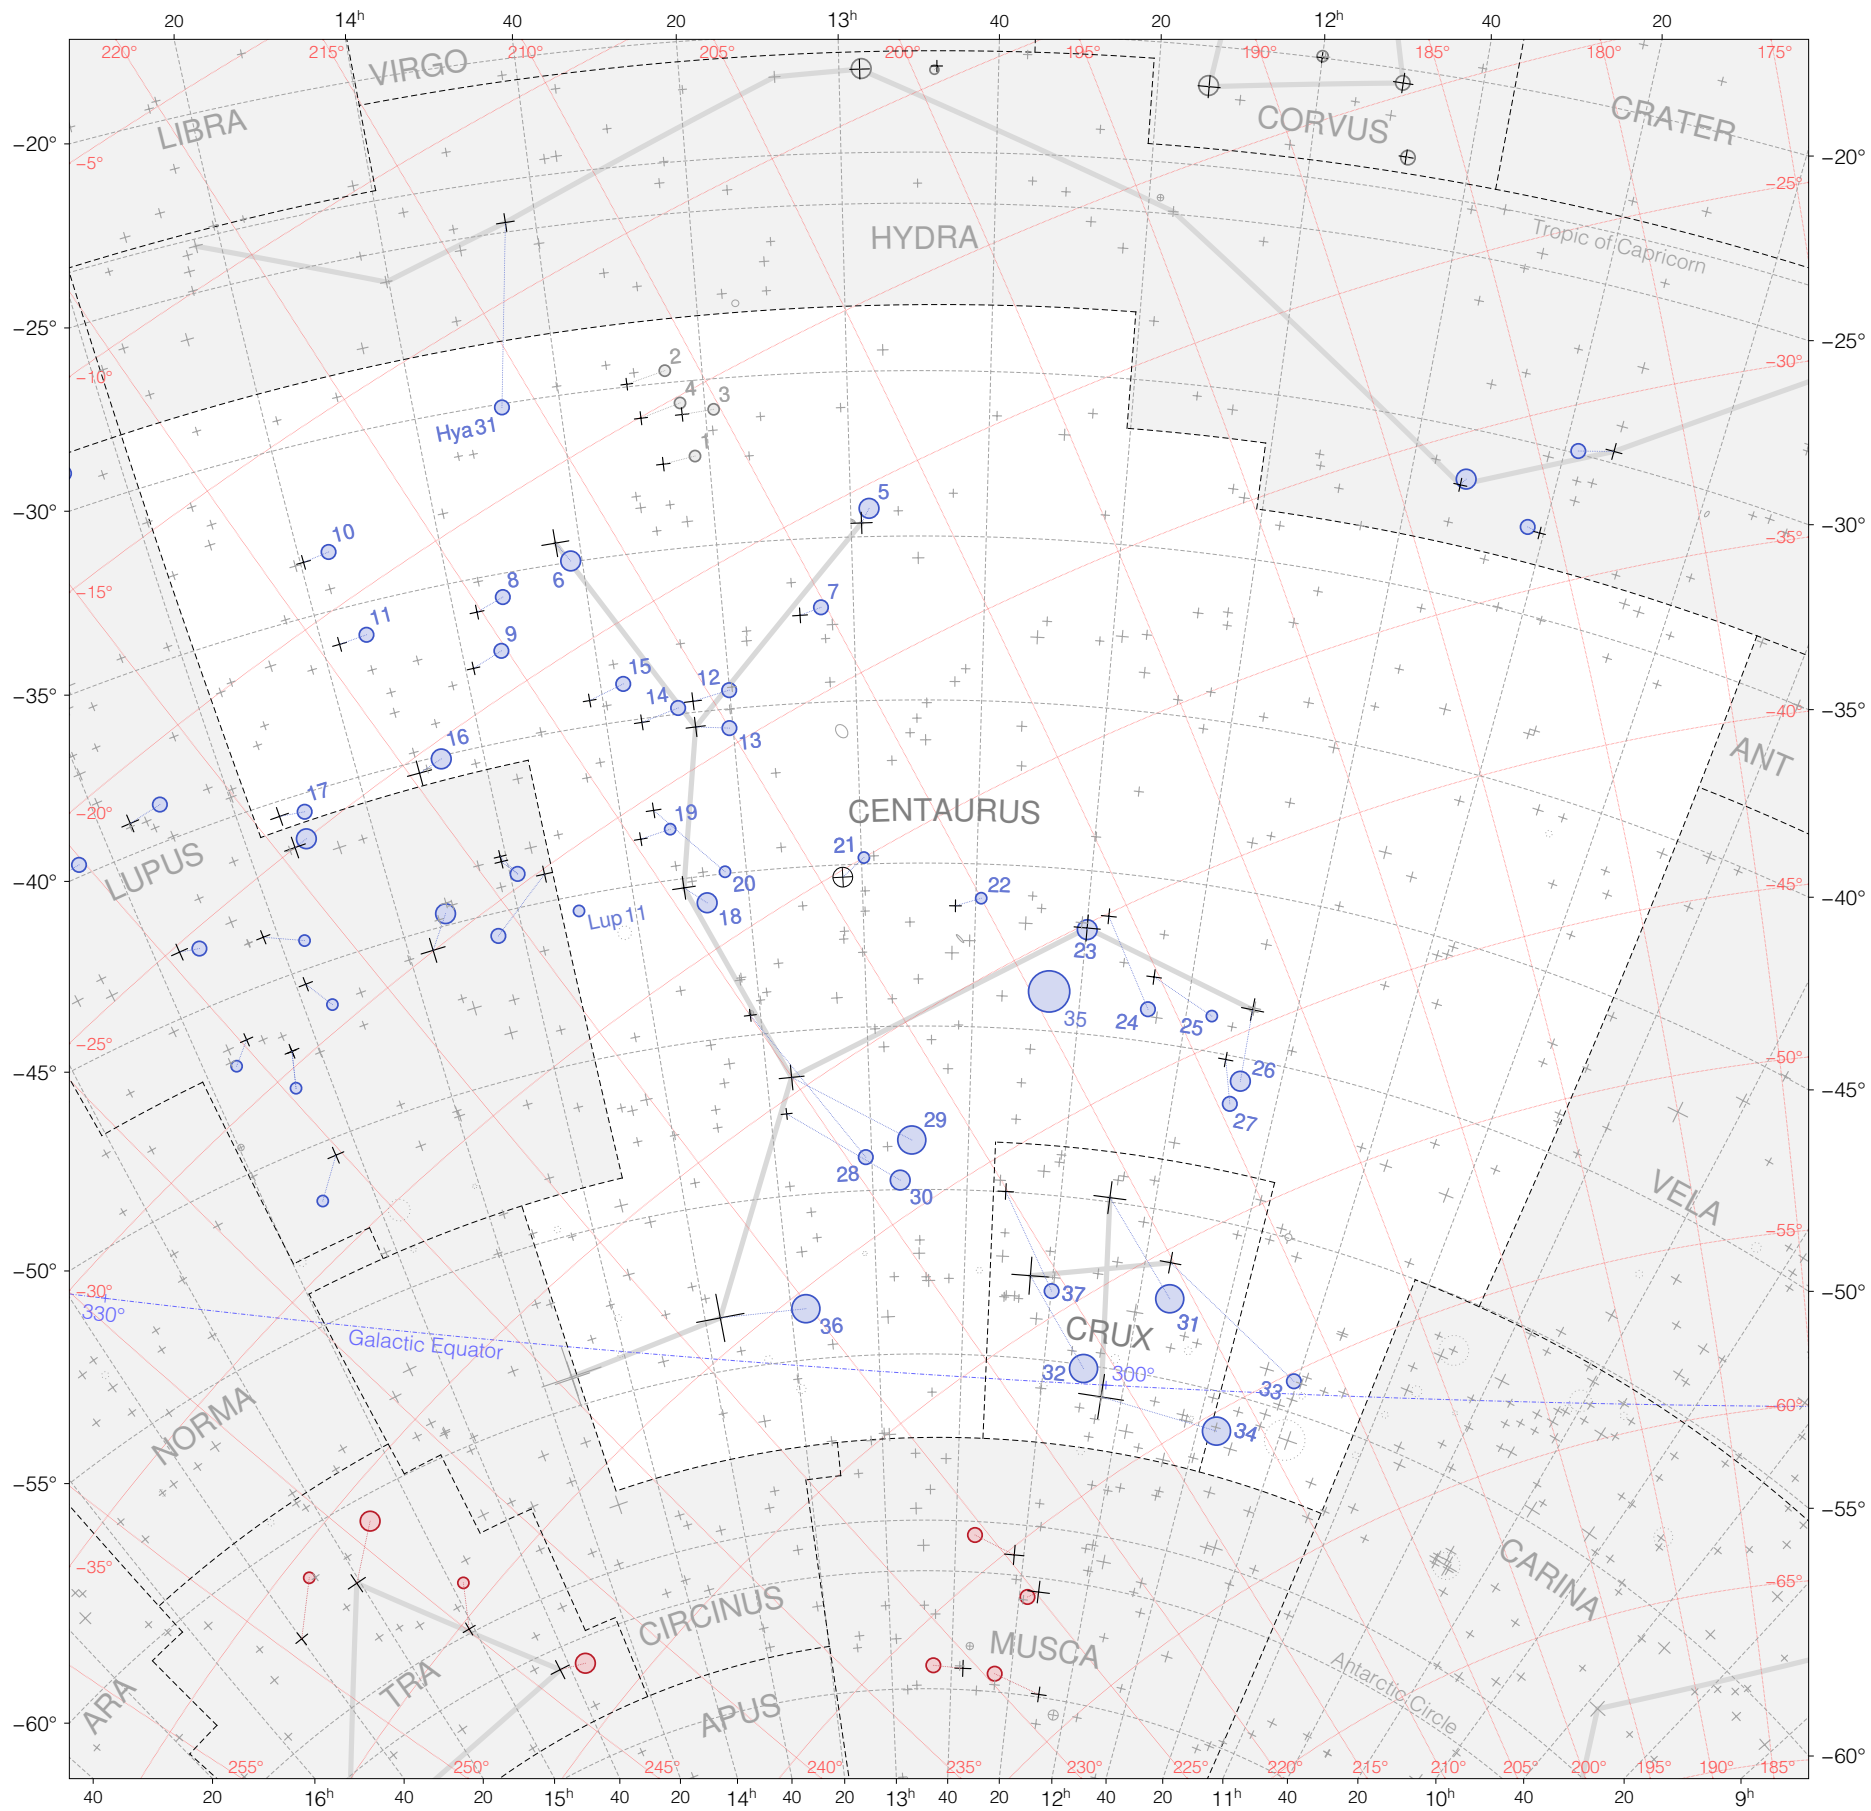

# Kepler 2a classis stars in Centaurus

Magnitudes: 1 2 3 4 5 6 7

Versions: K 2 3

Scale at center: 0° 2° 4°