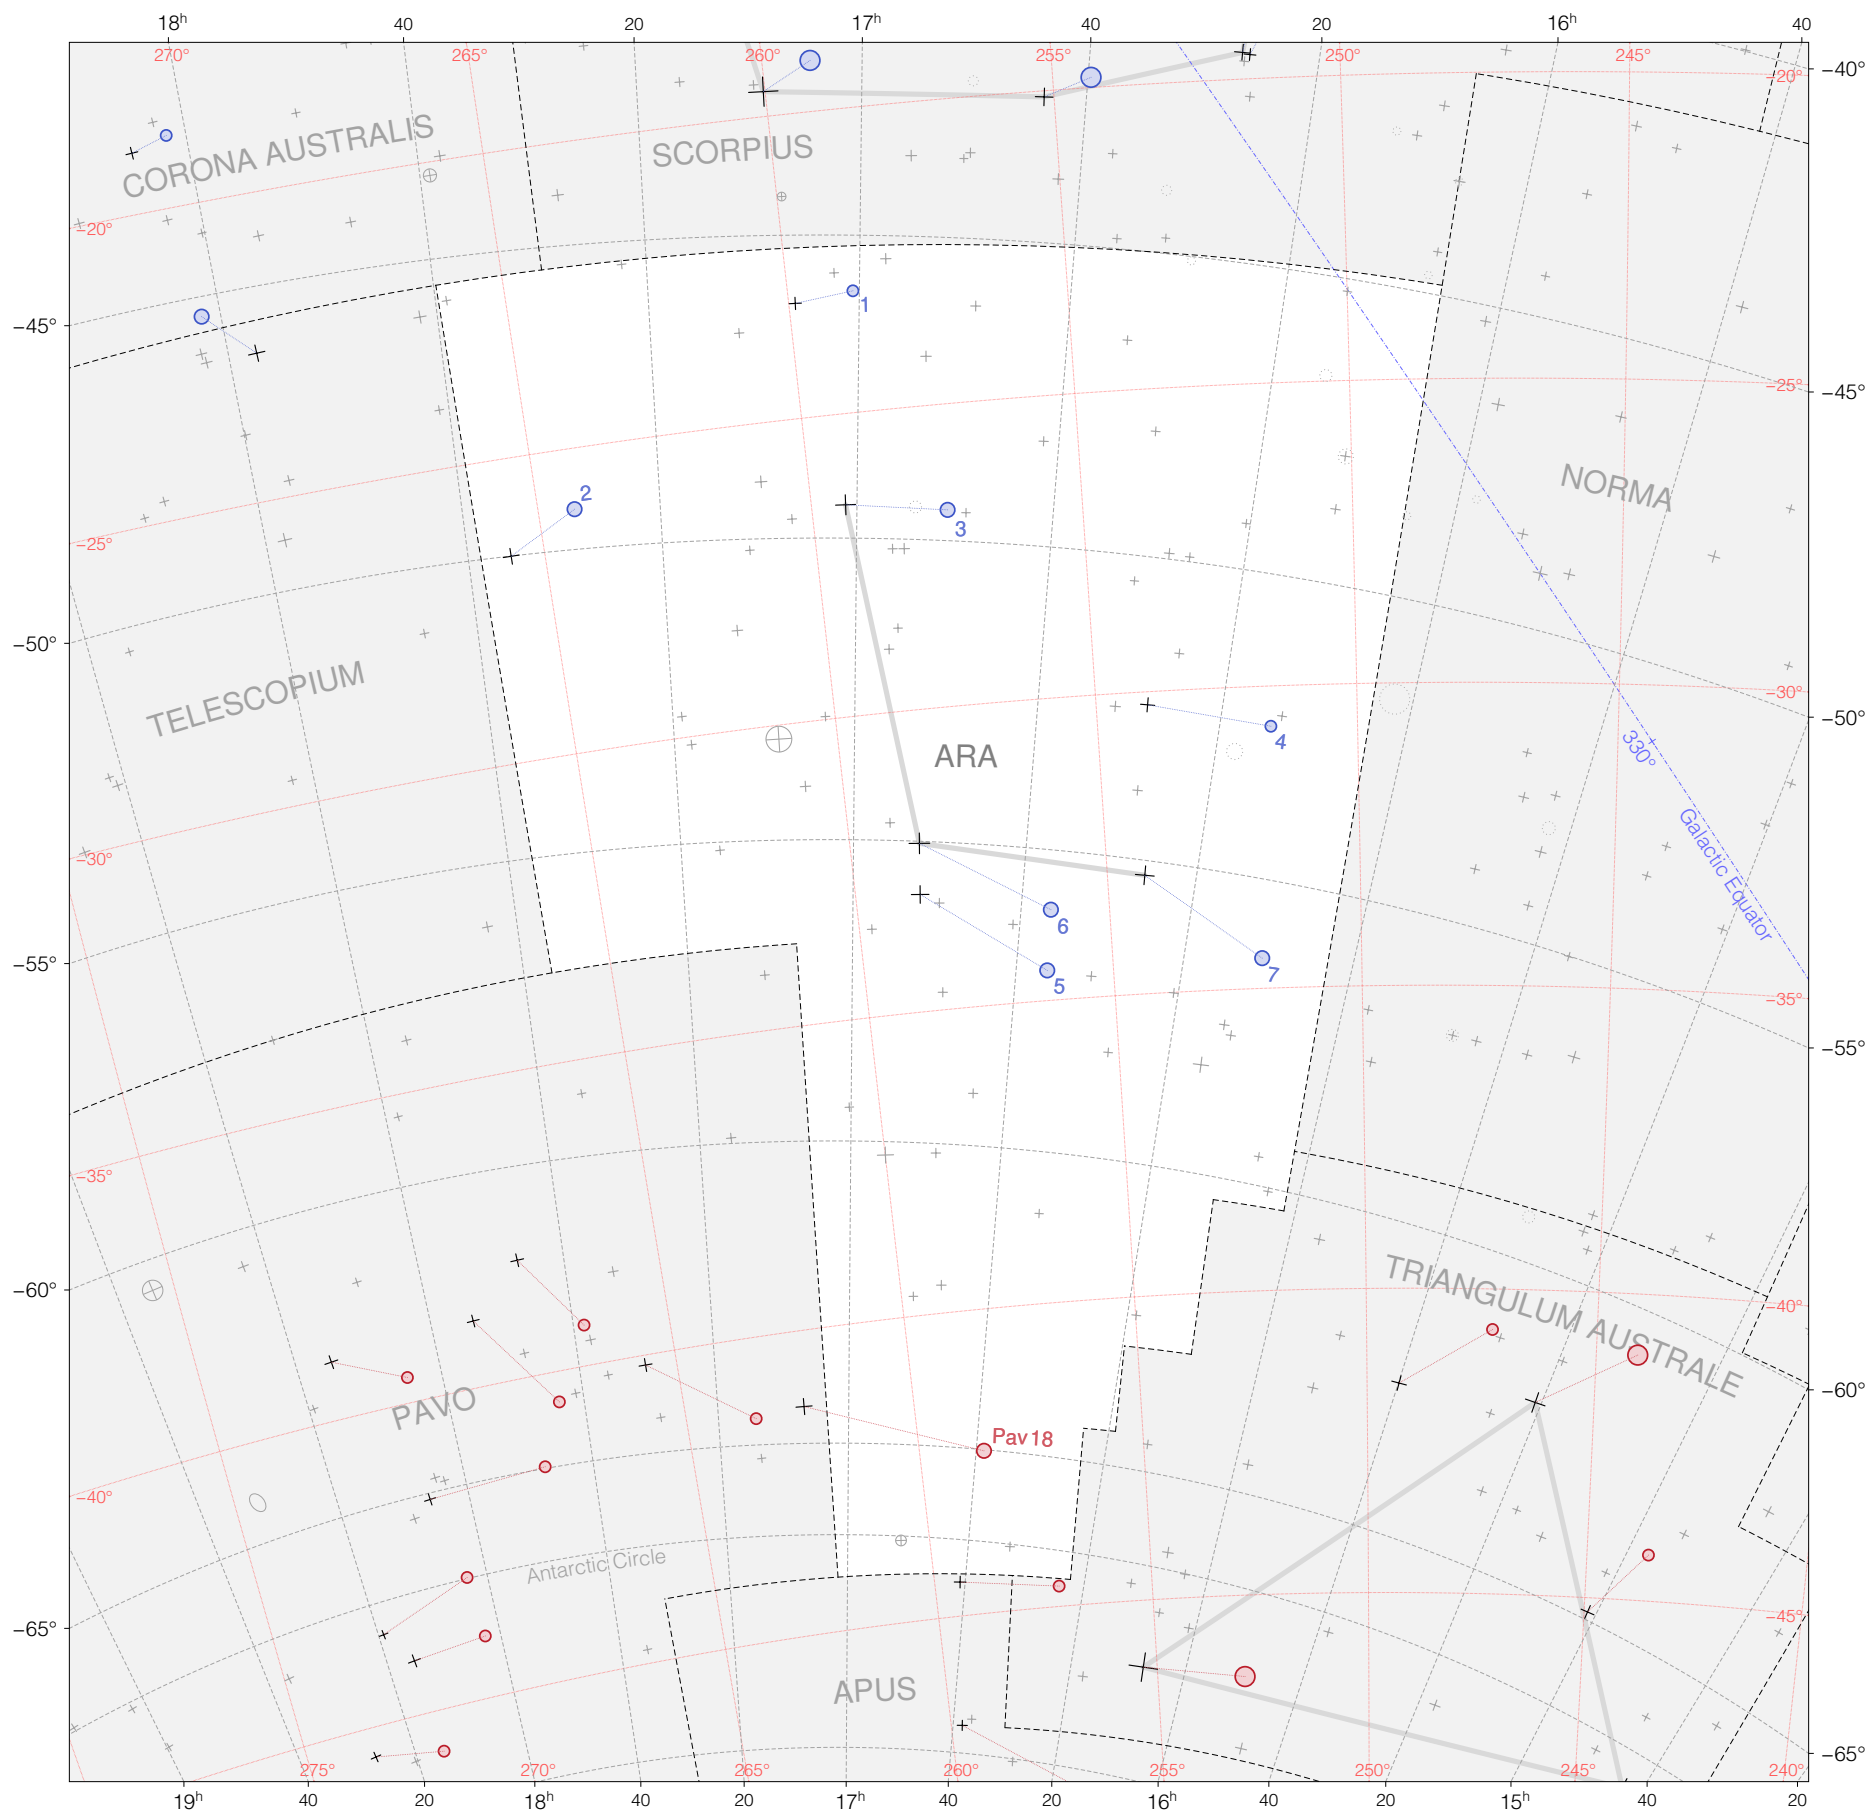

# Kepler 2a classis stars in Ara

Magnitudes: 1 2 3 4 5 6 7

Versions: K 2 3

Scale at center: 0° 2° 4°