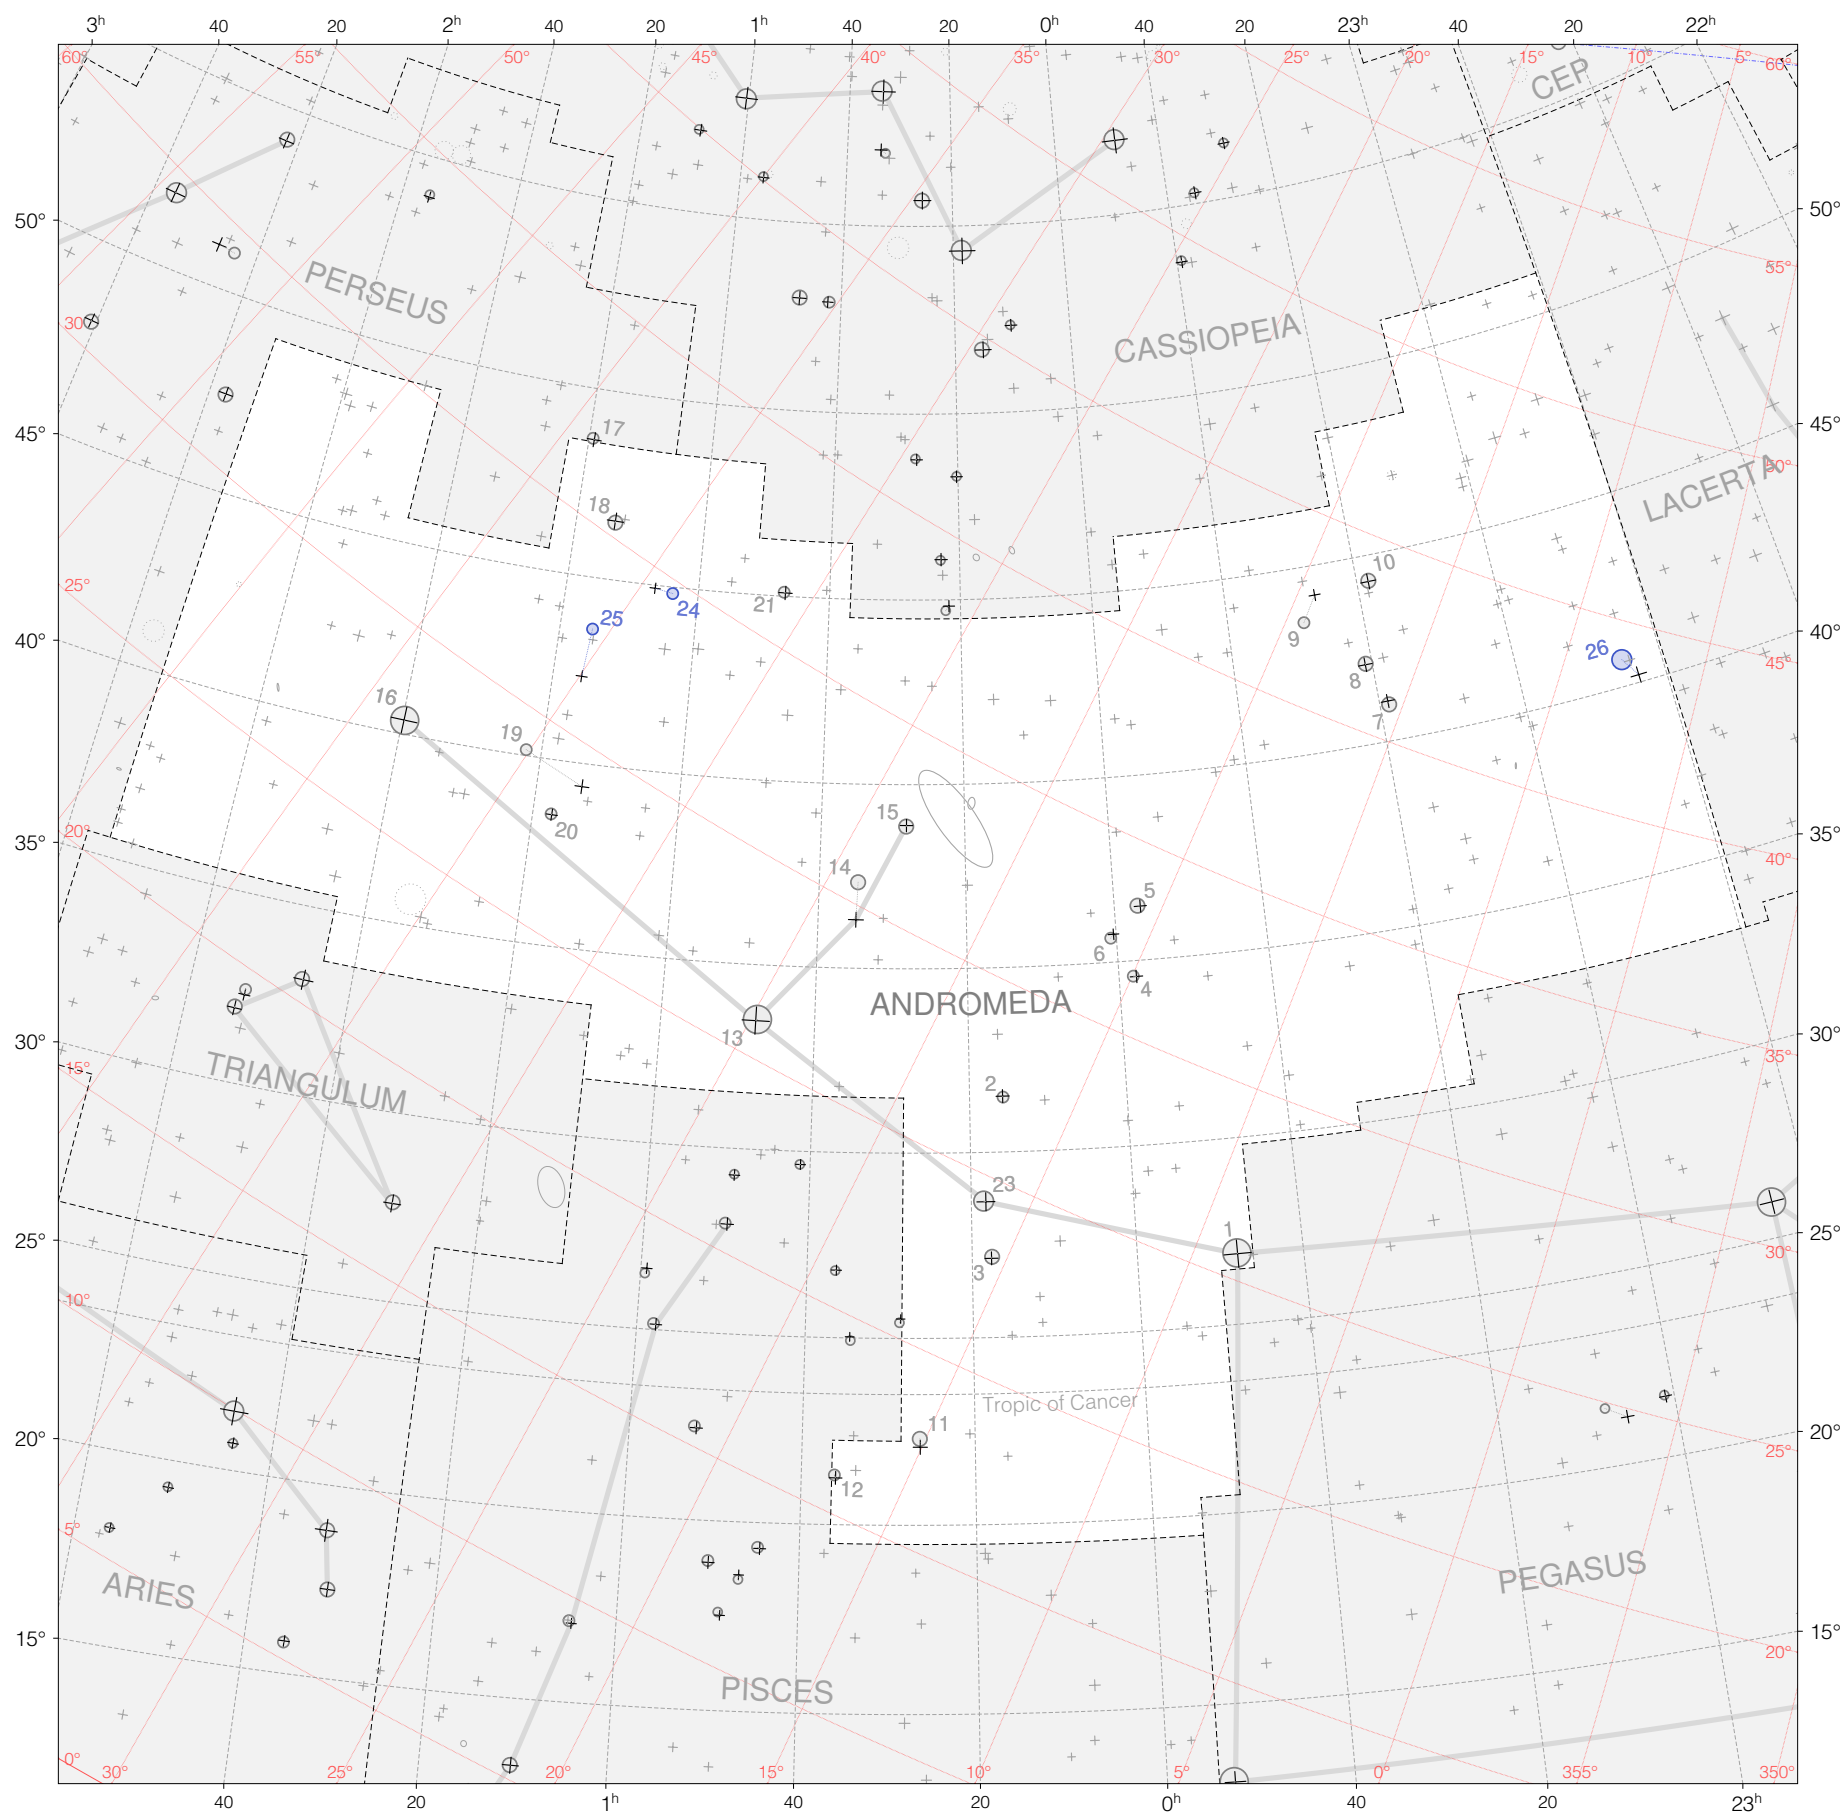

Kepler 2a classis stars in Andromeda

Magnitudes: 1 2 3 4 5 6 7

Versions: K 2 3

Scale at center: 0° 2° 4°