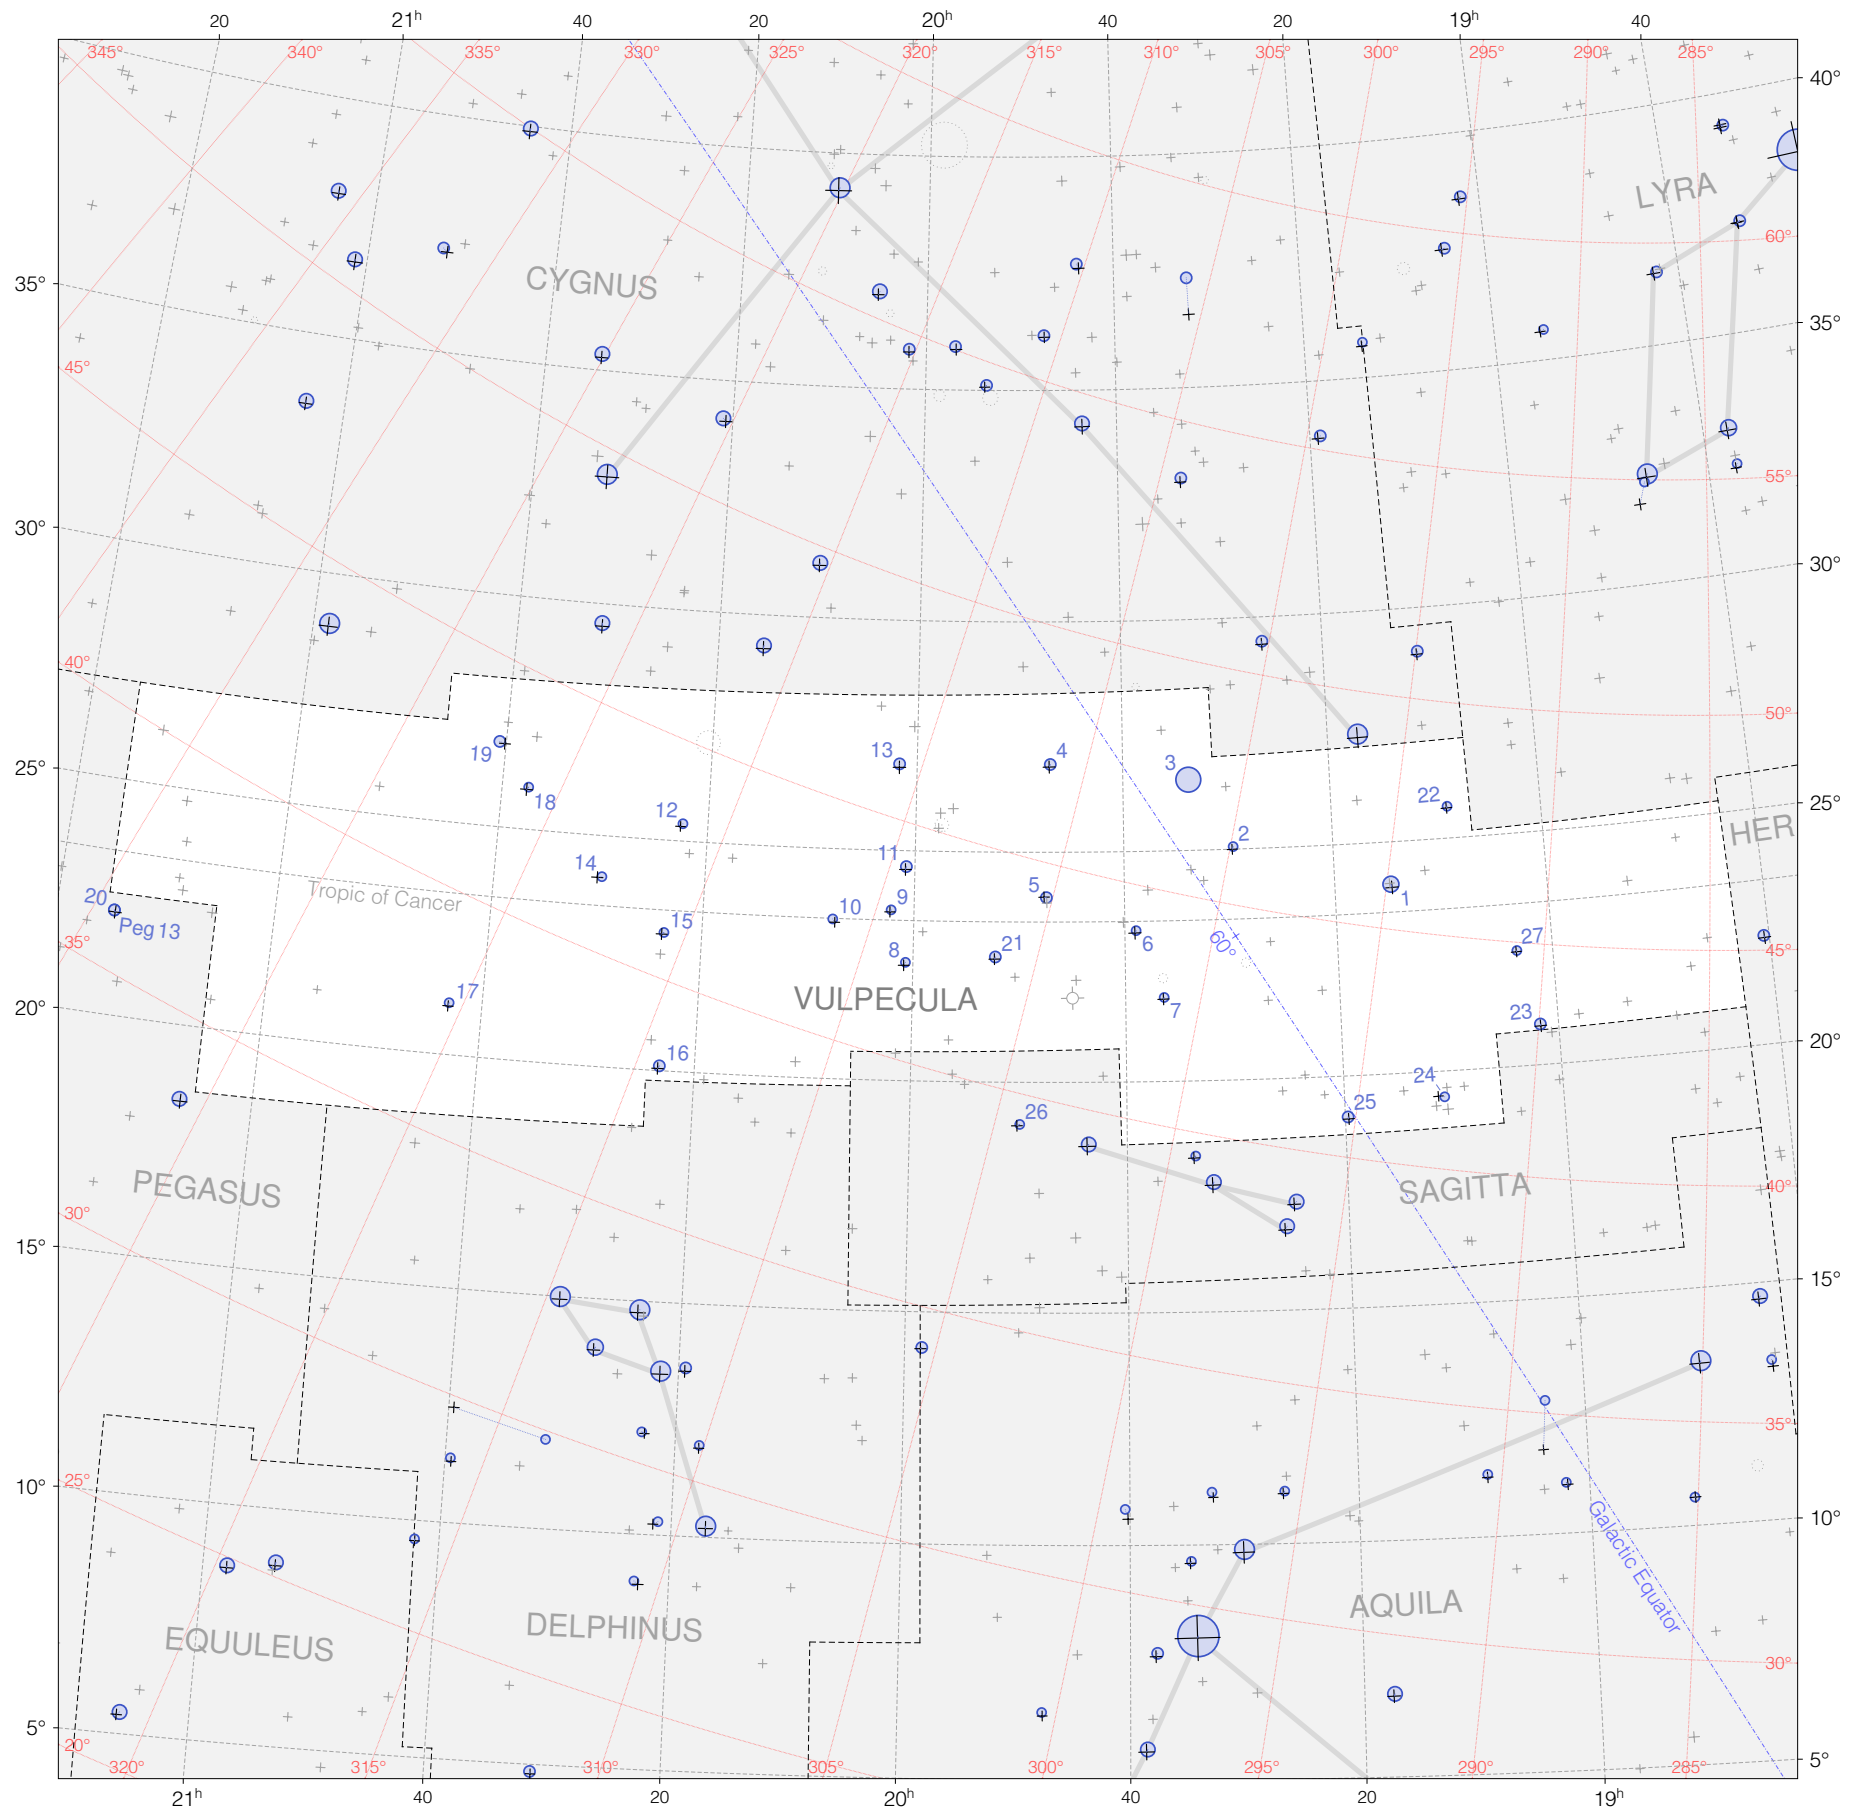

# Hevelius Stars in Vulpecula

Magnitudes:   
1 2 3 4 5 6 7

Scale at center:  0° 2° 4°