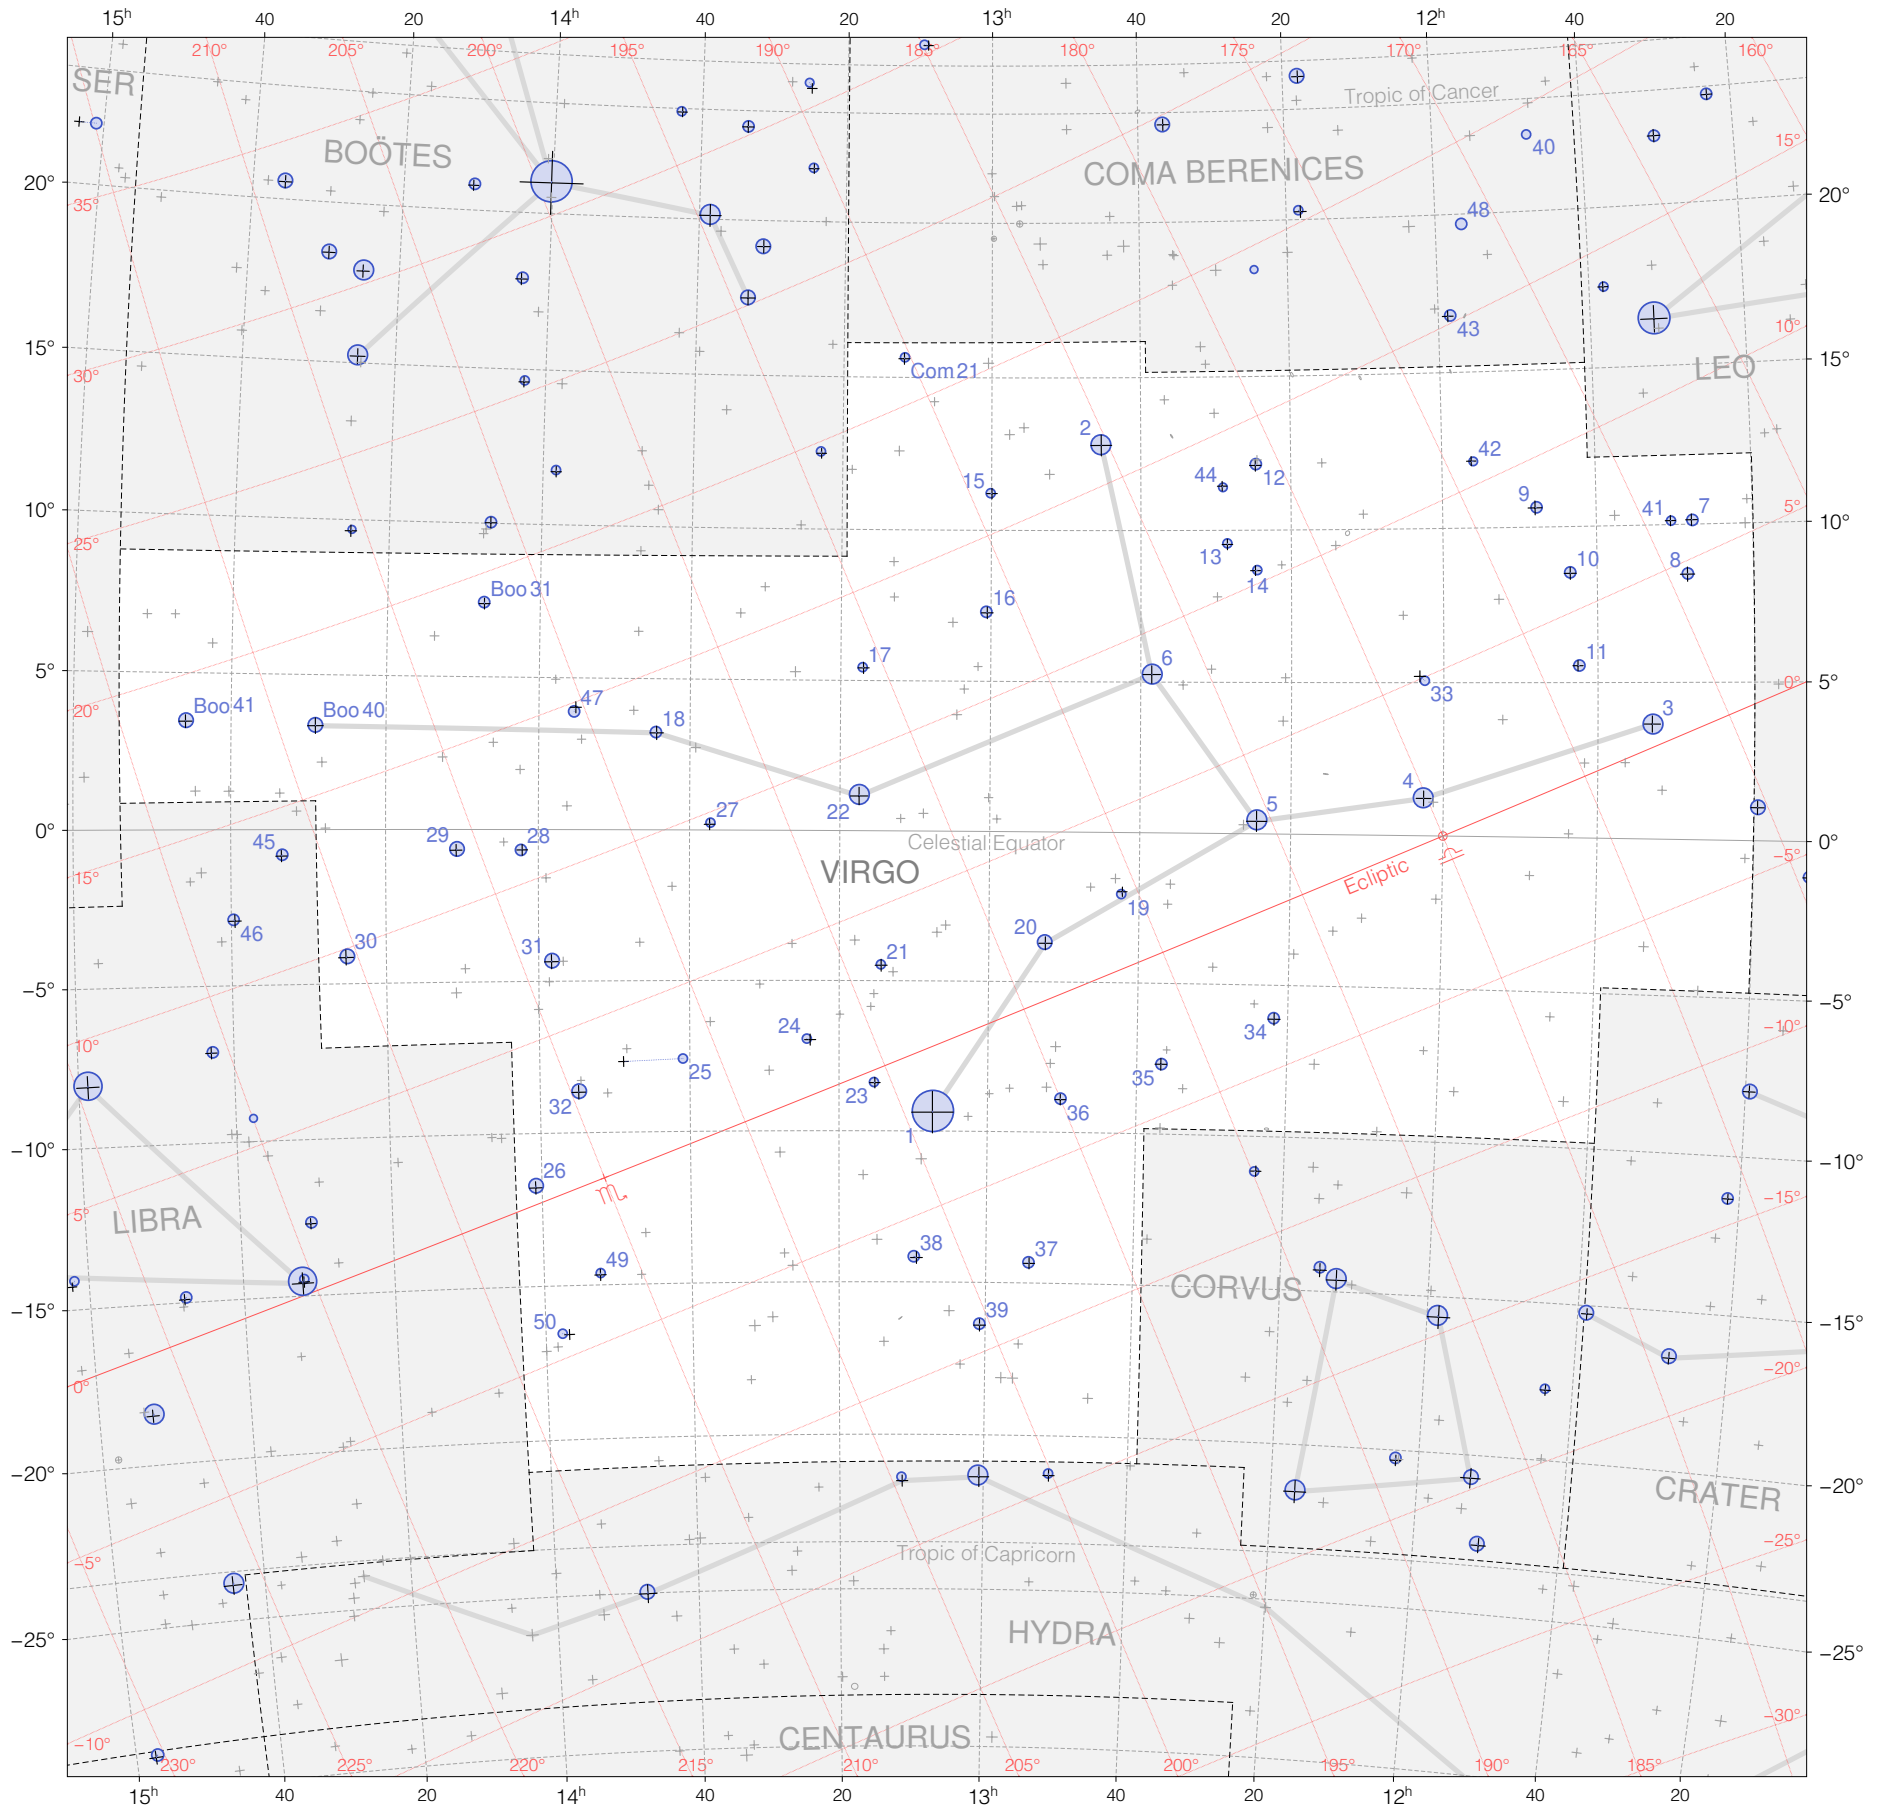

# Hevelius Stars in Virgo

Magnitudes:   
1 2 3 4 5 6 7

Scale at center: 0° 2° 4° 