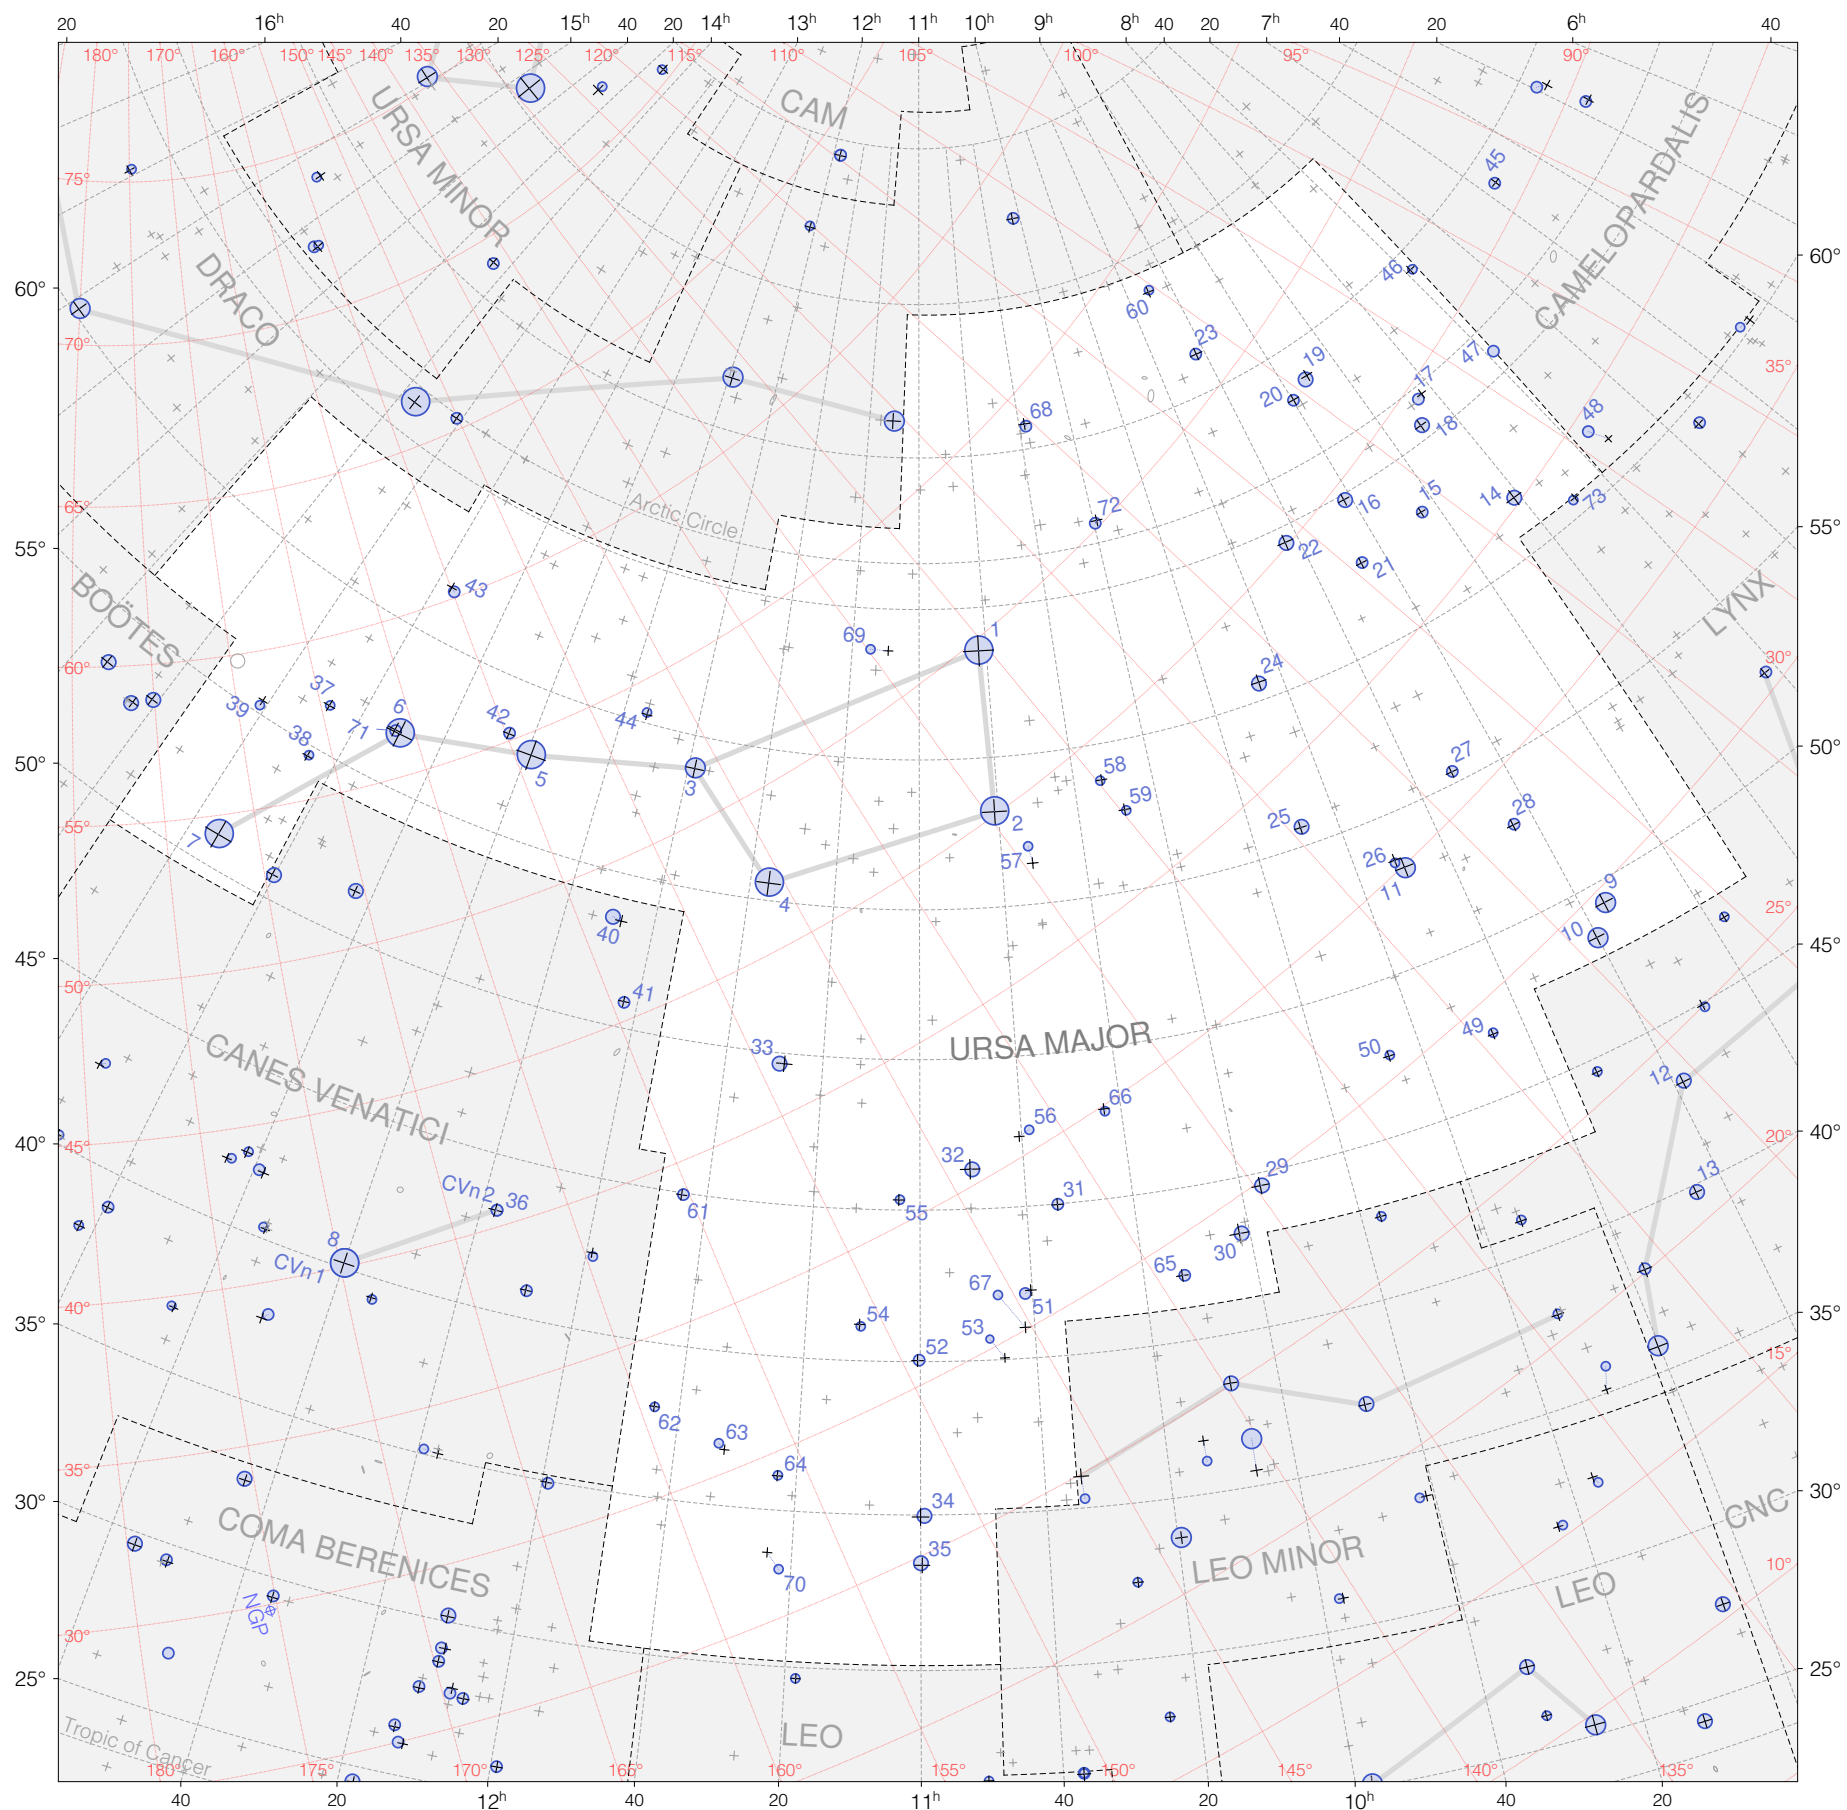

Hevelius Stars in Ursa Major

Magnitudes: 1 2 3 4 5 6 7

Scale at center: 0° 2° 4°