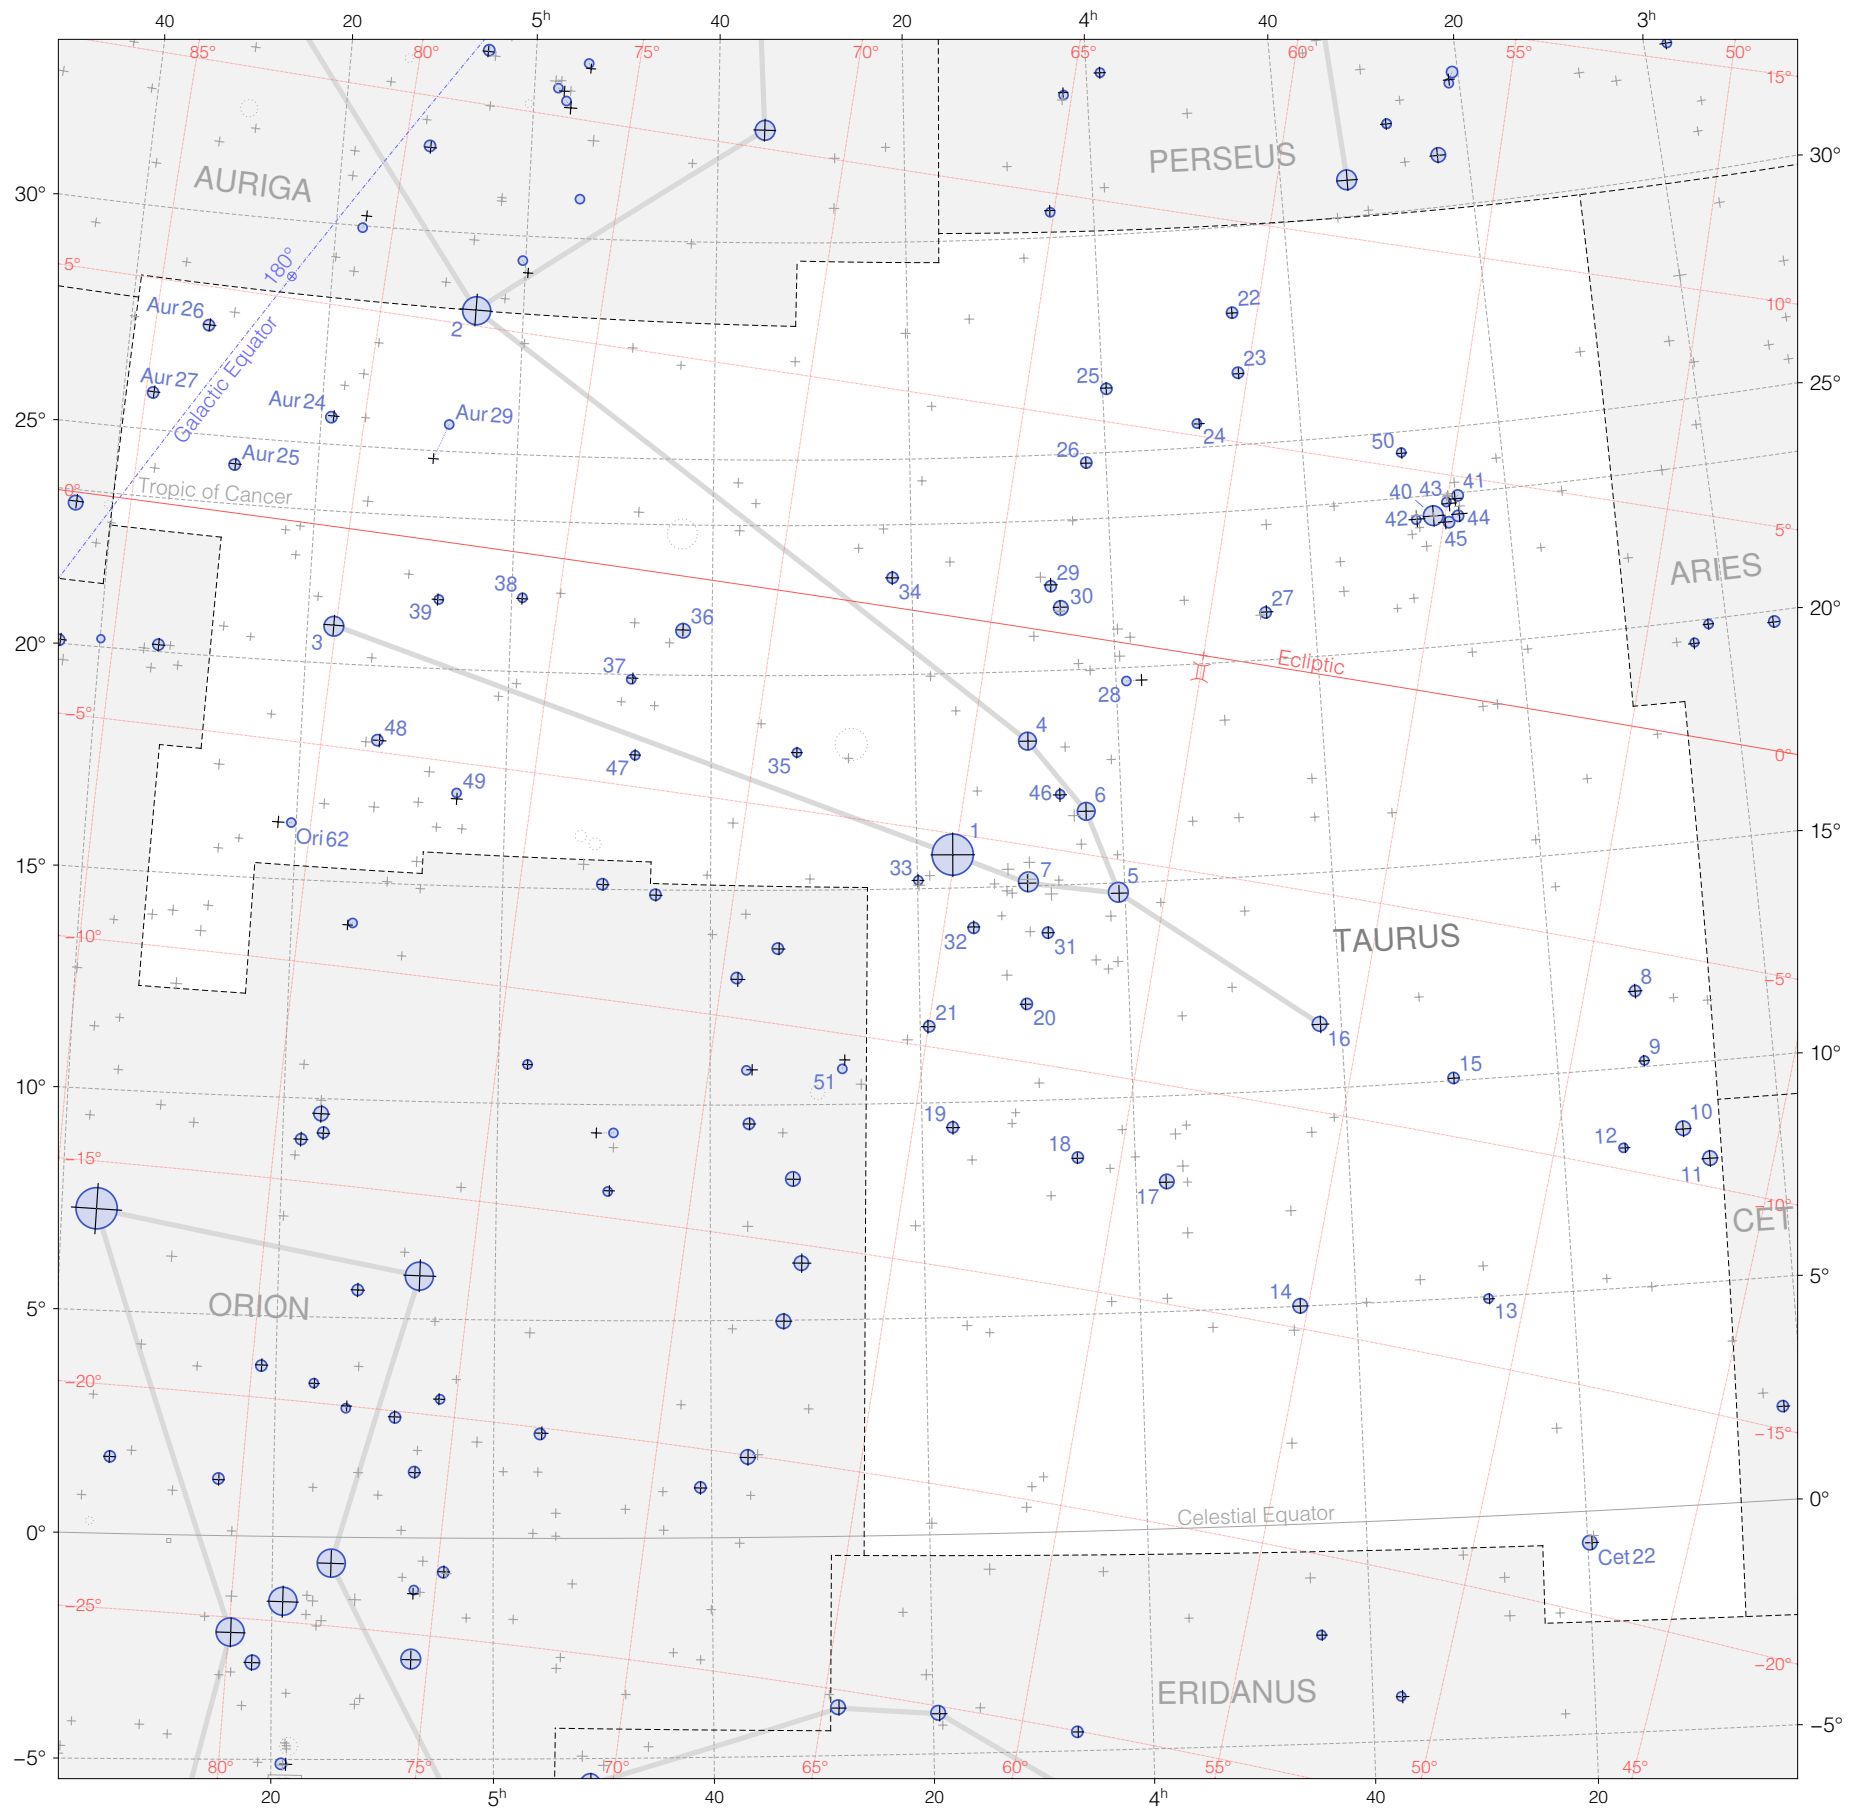

Hevelius Stars in Taurus

Magnitudes: 
1 2 3 4 5 6 7

Scale at center:  0° 2° 4°