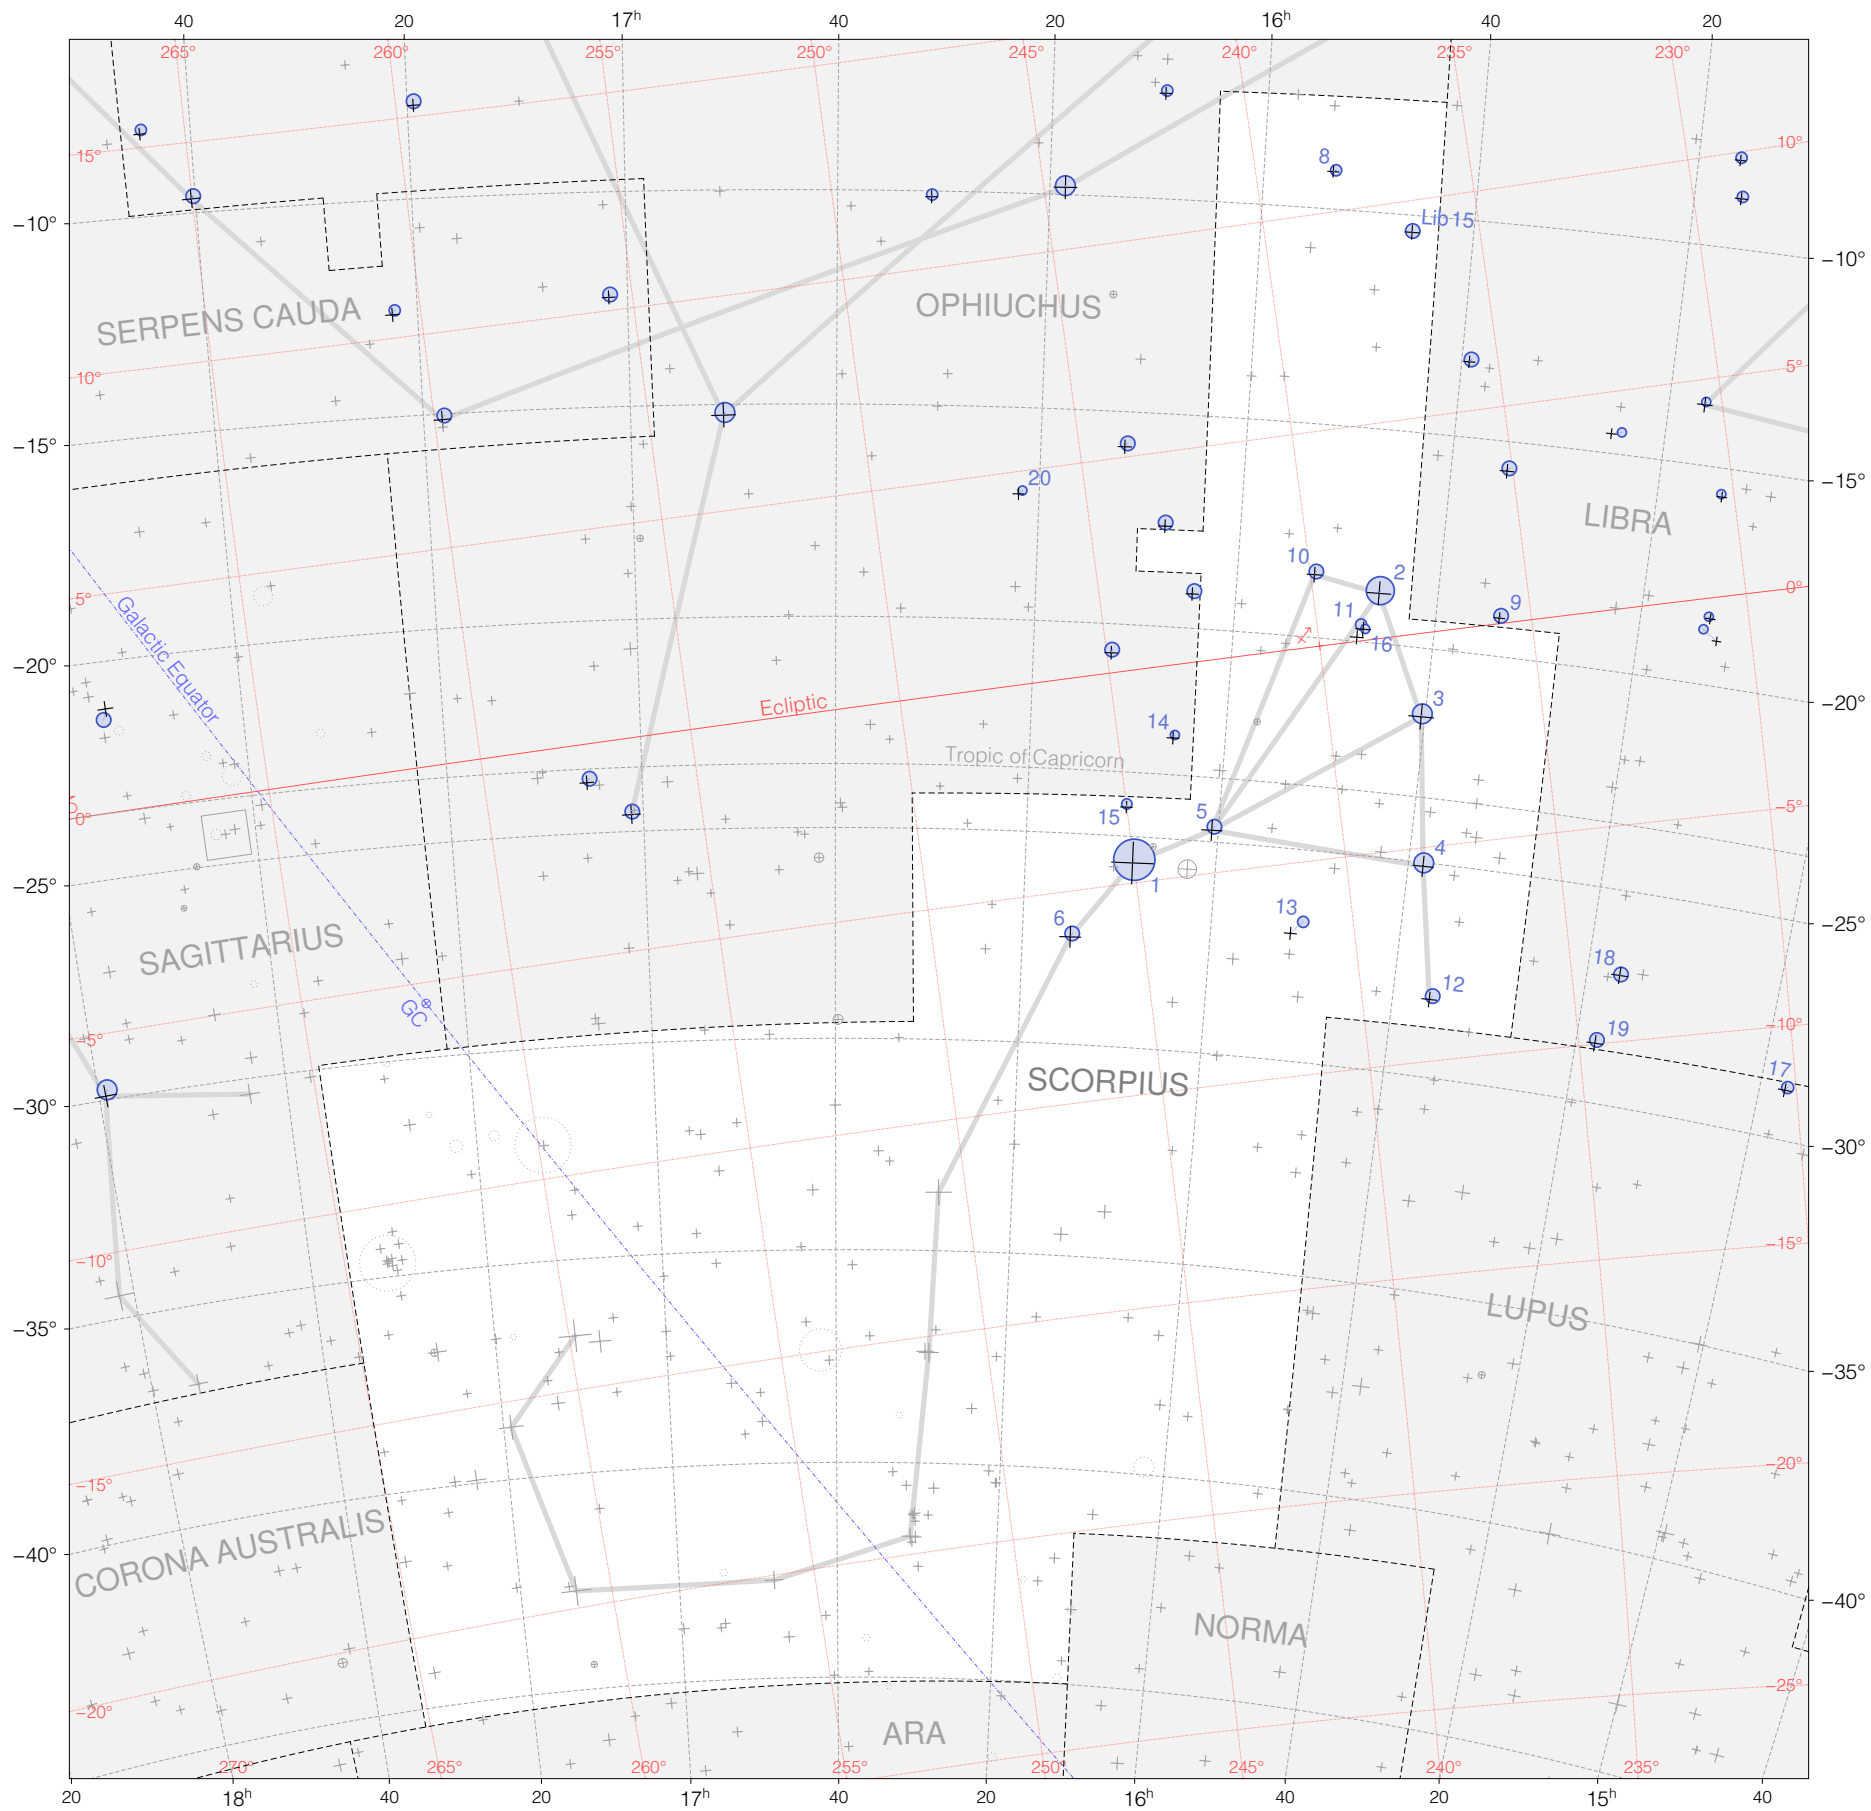

Hevelius Stars in Scorpius

Magnitudes: 1 2 3 4 5 6 7

Scale at center: 0° 2° 4°