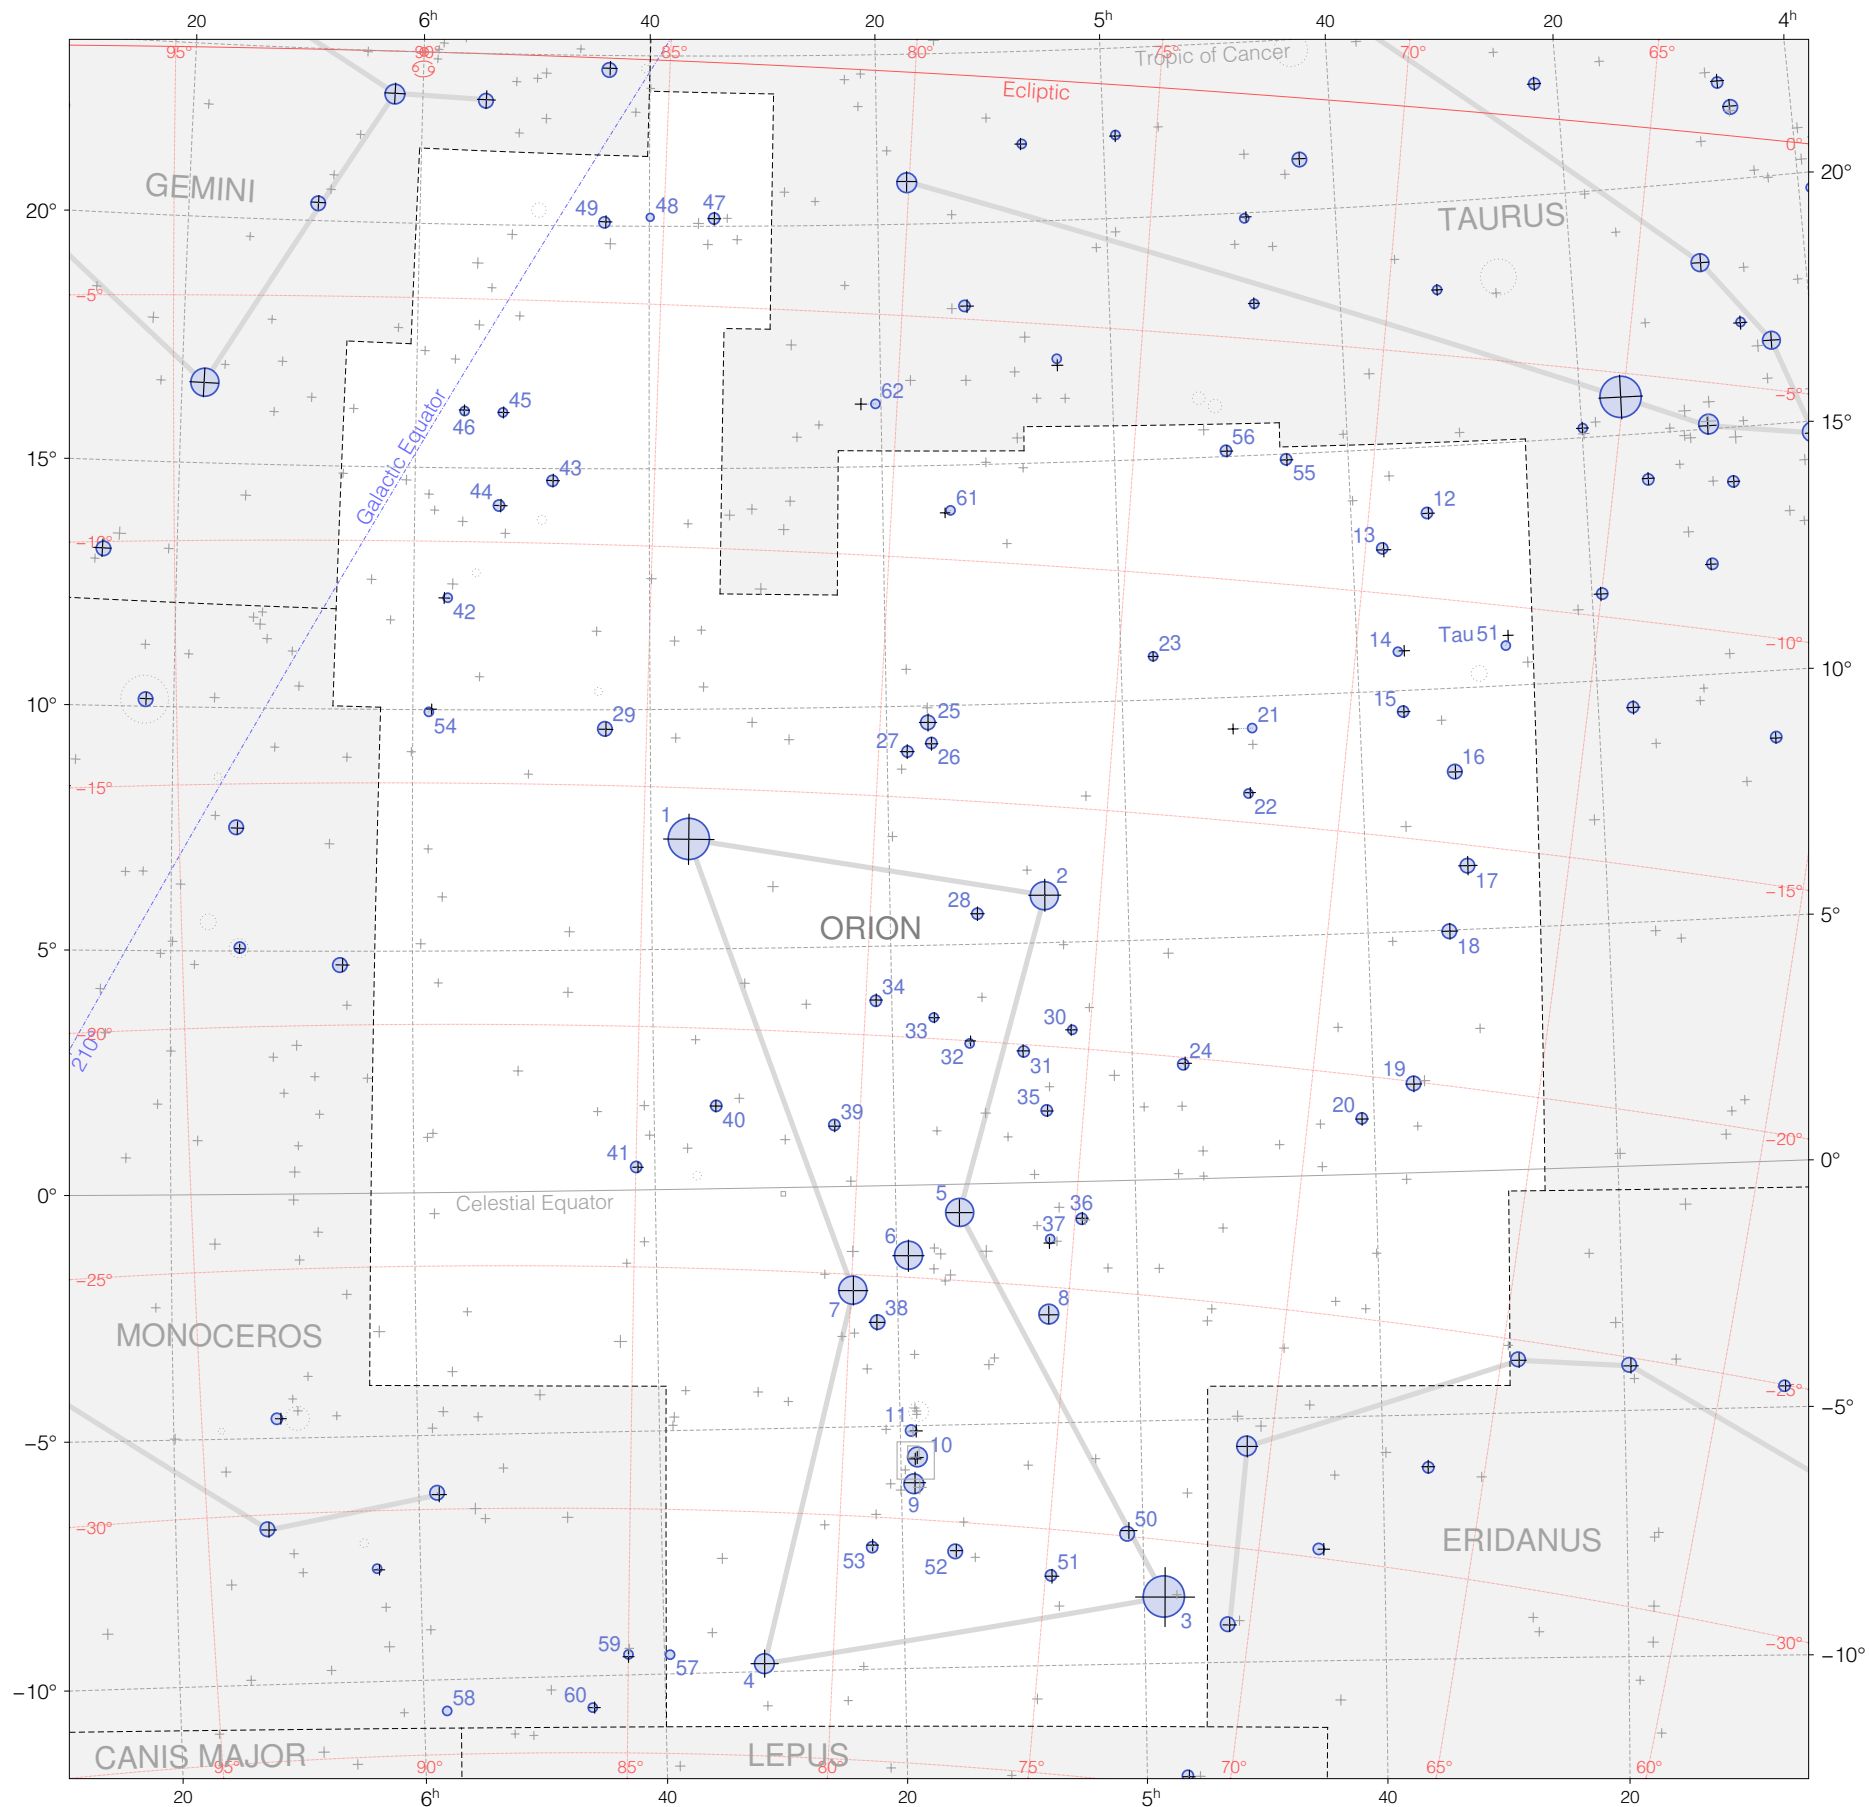

Hevelius Stars in Orion

Magnitudes: 
1 2 3 4 5 6 7

Scale at center: 
0° 2° 4°