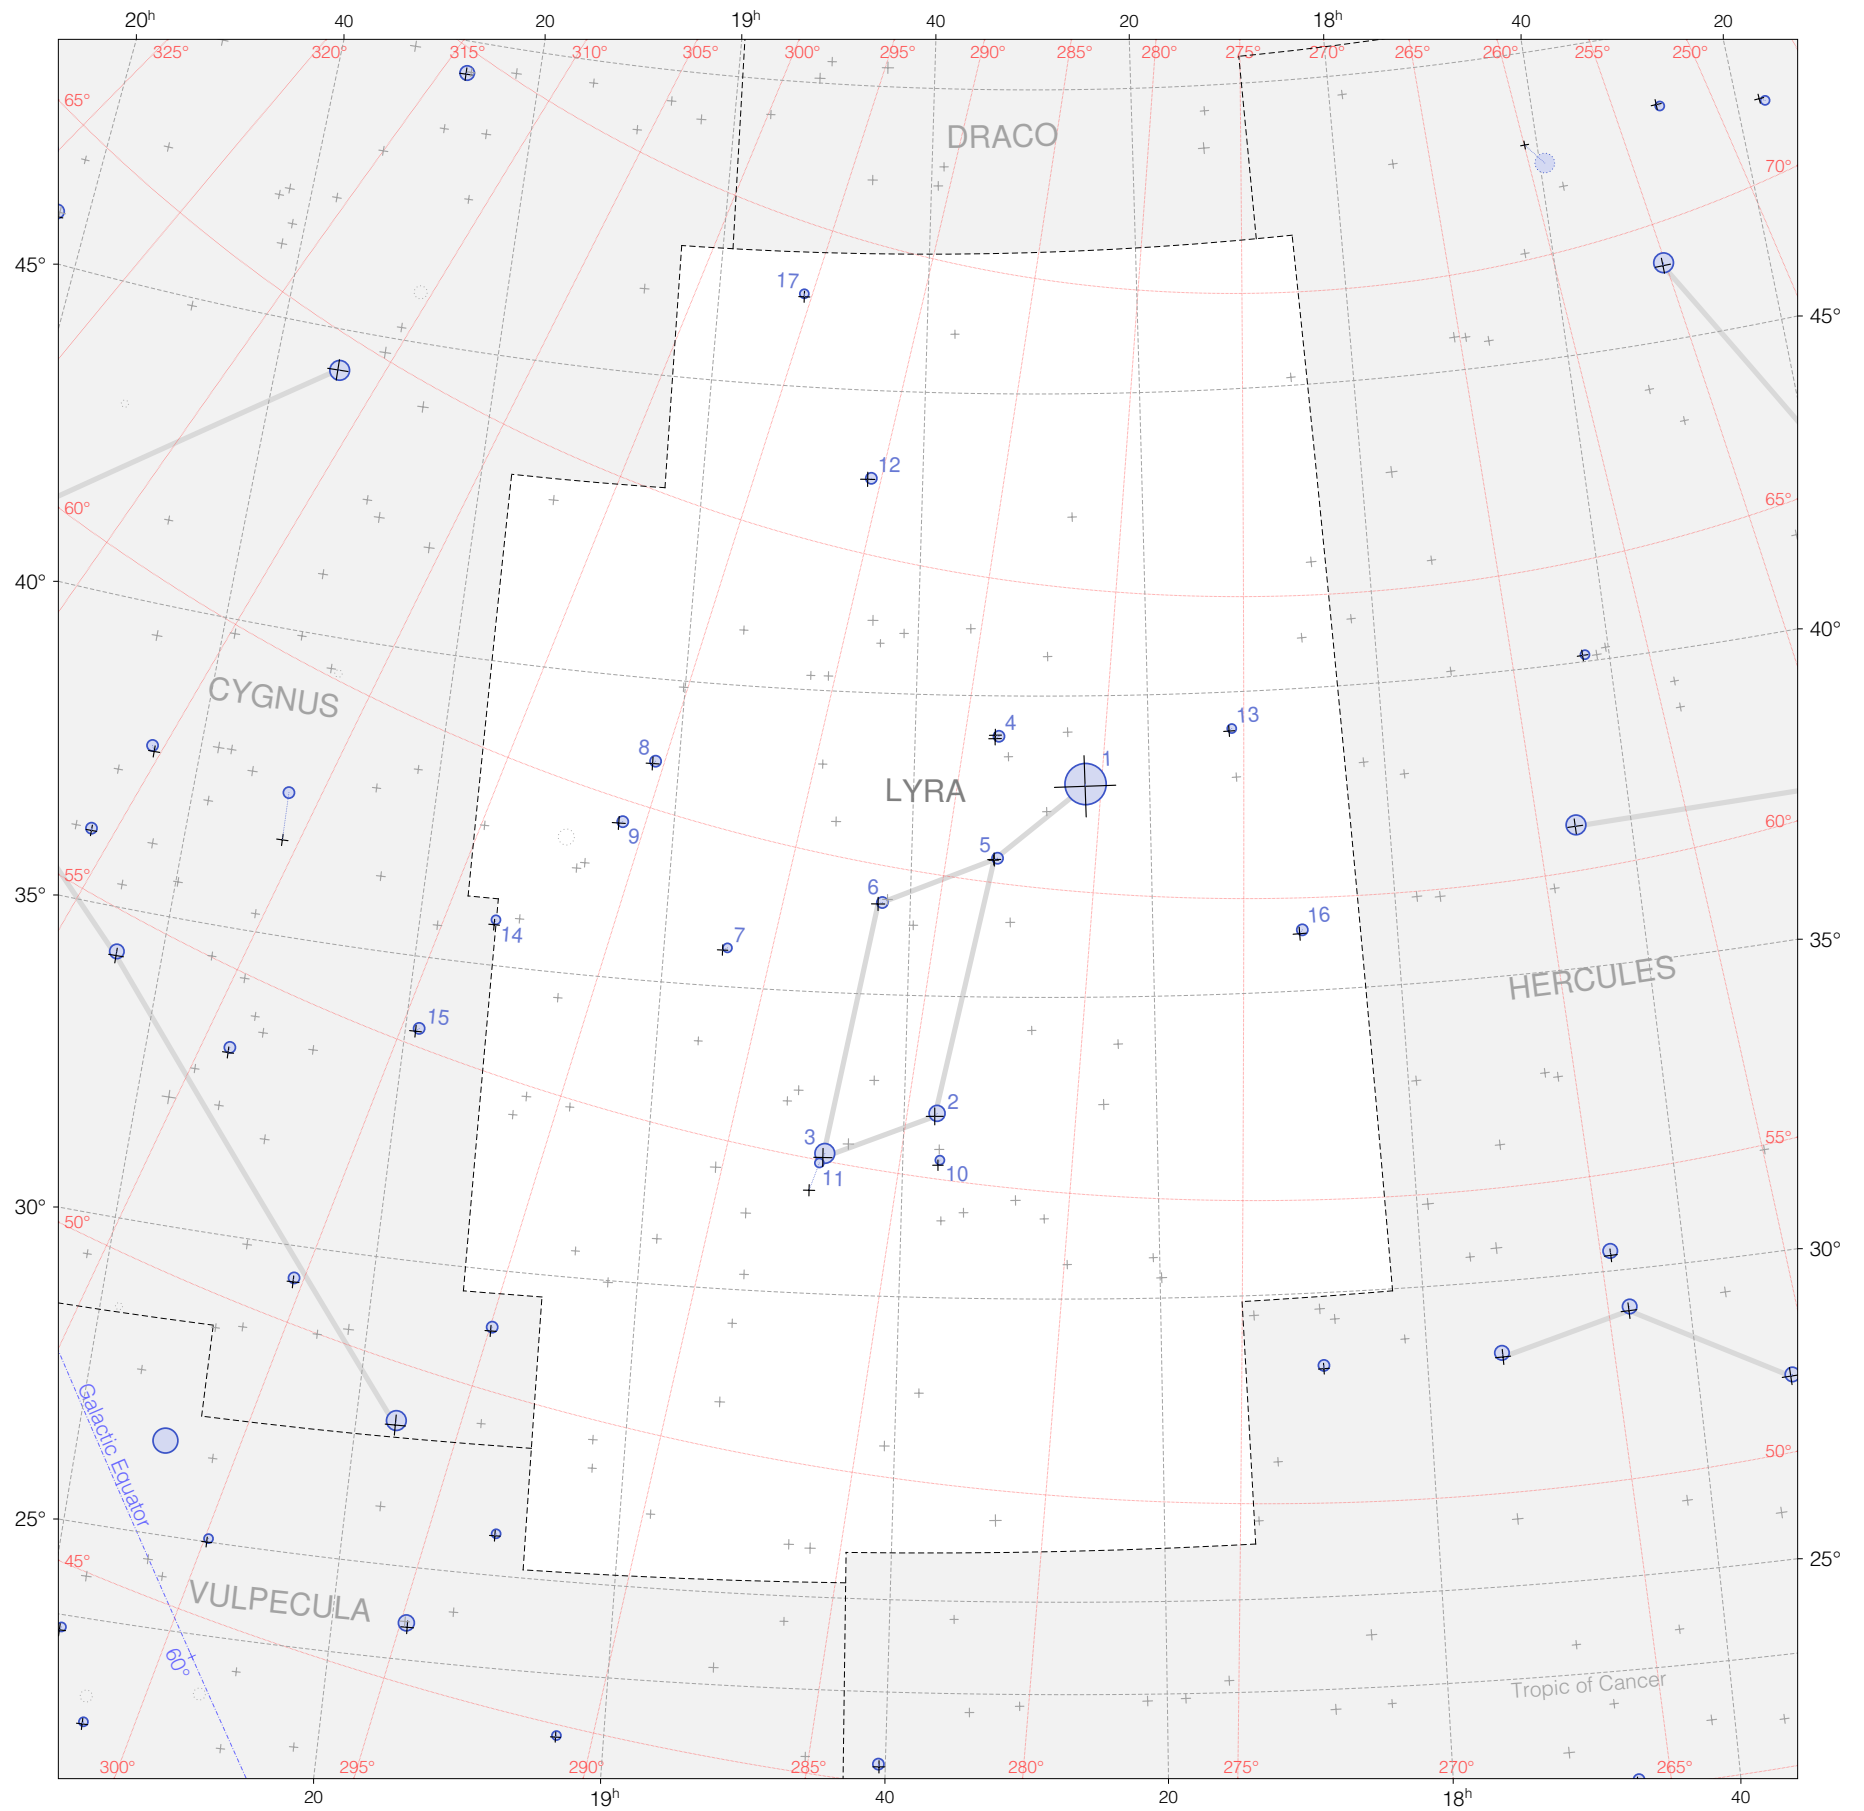

Hevelius Stars in Lyra

Magnitudes: 
1 2 3 4 5 6 7

Scale at center:  0° 2° 4°