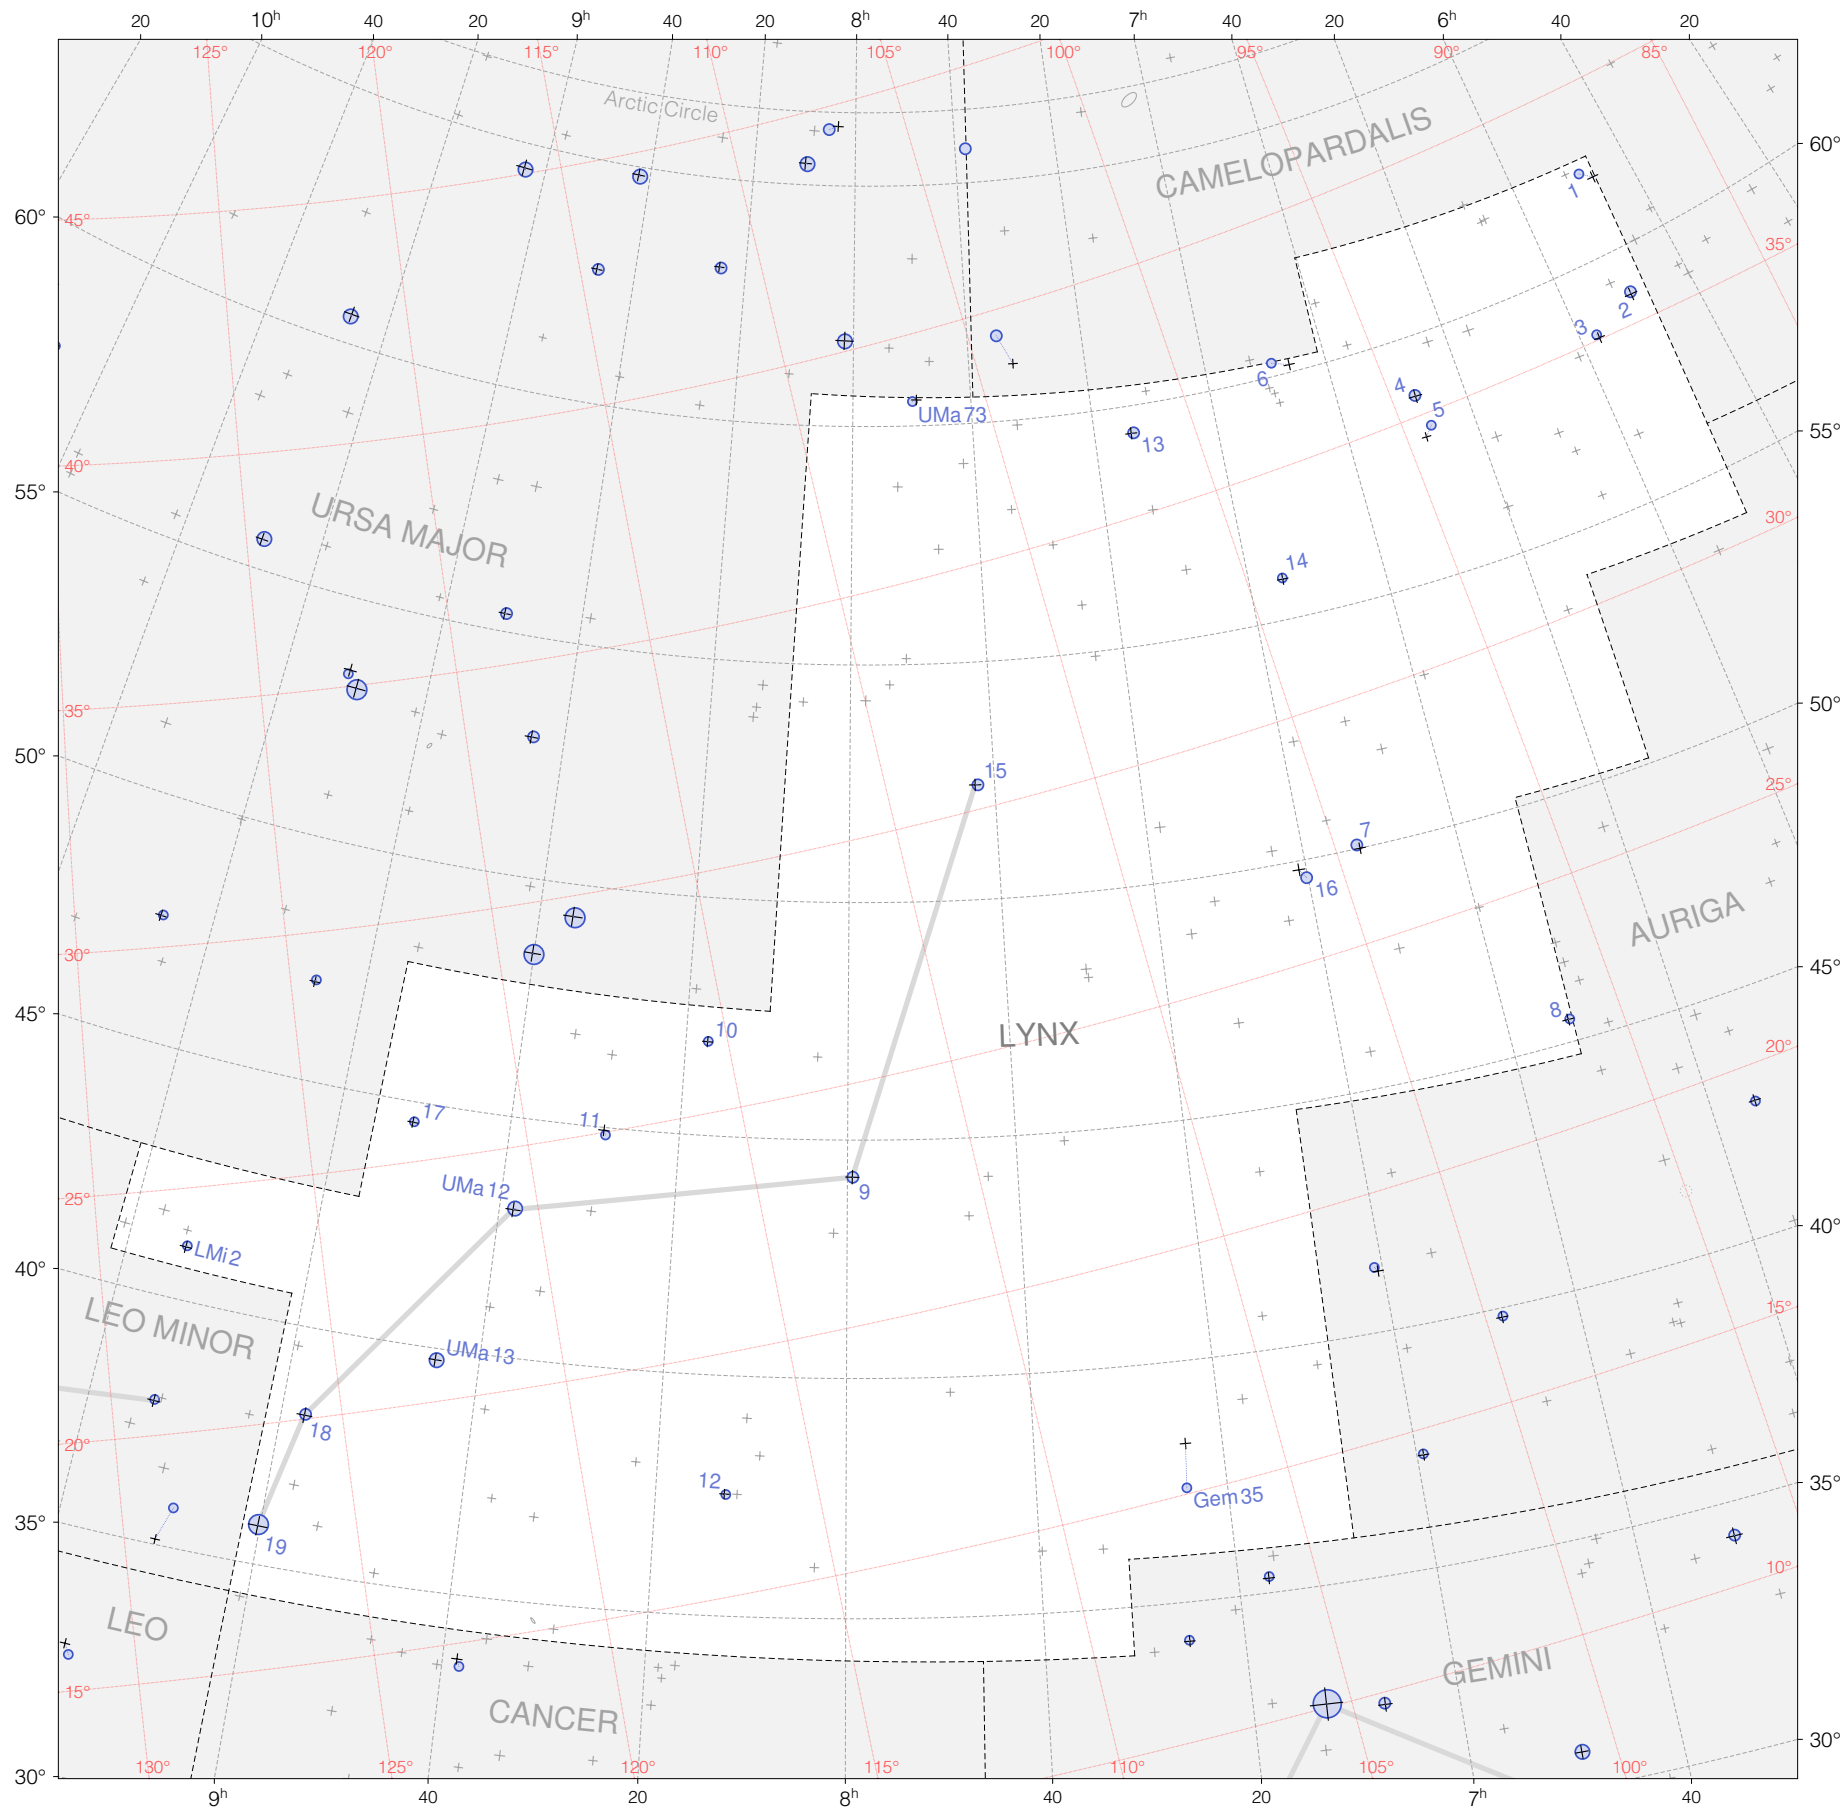

# Hevelius Stars in Lynx

Magnitudes: 1 2 3 4 5 6 7

Scale at center: 0° 2° 4°