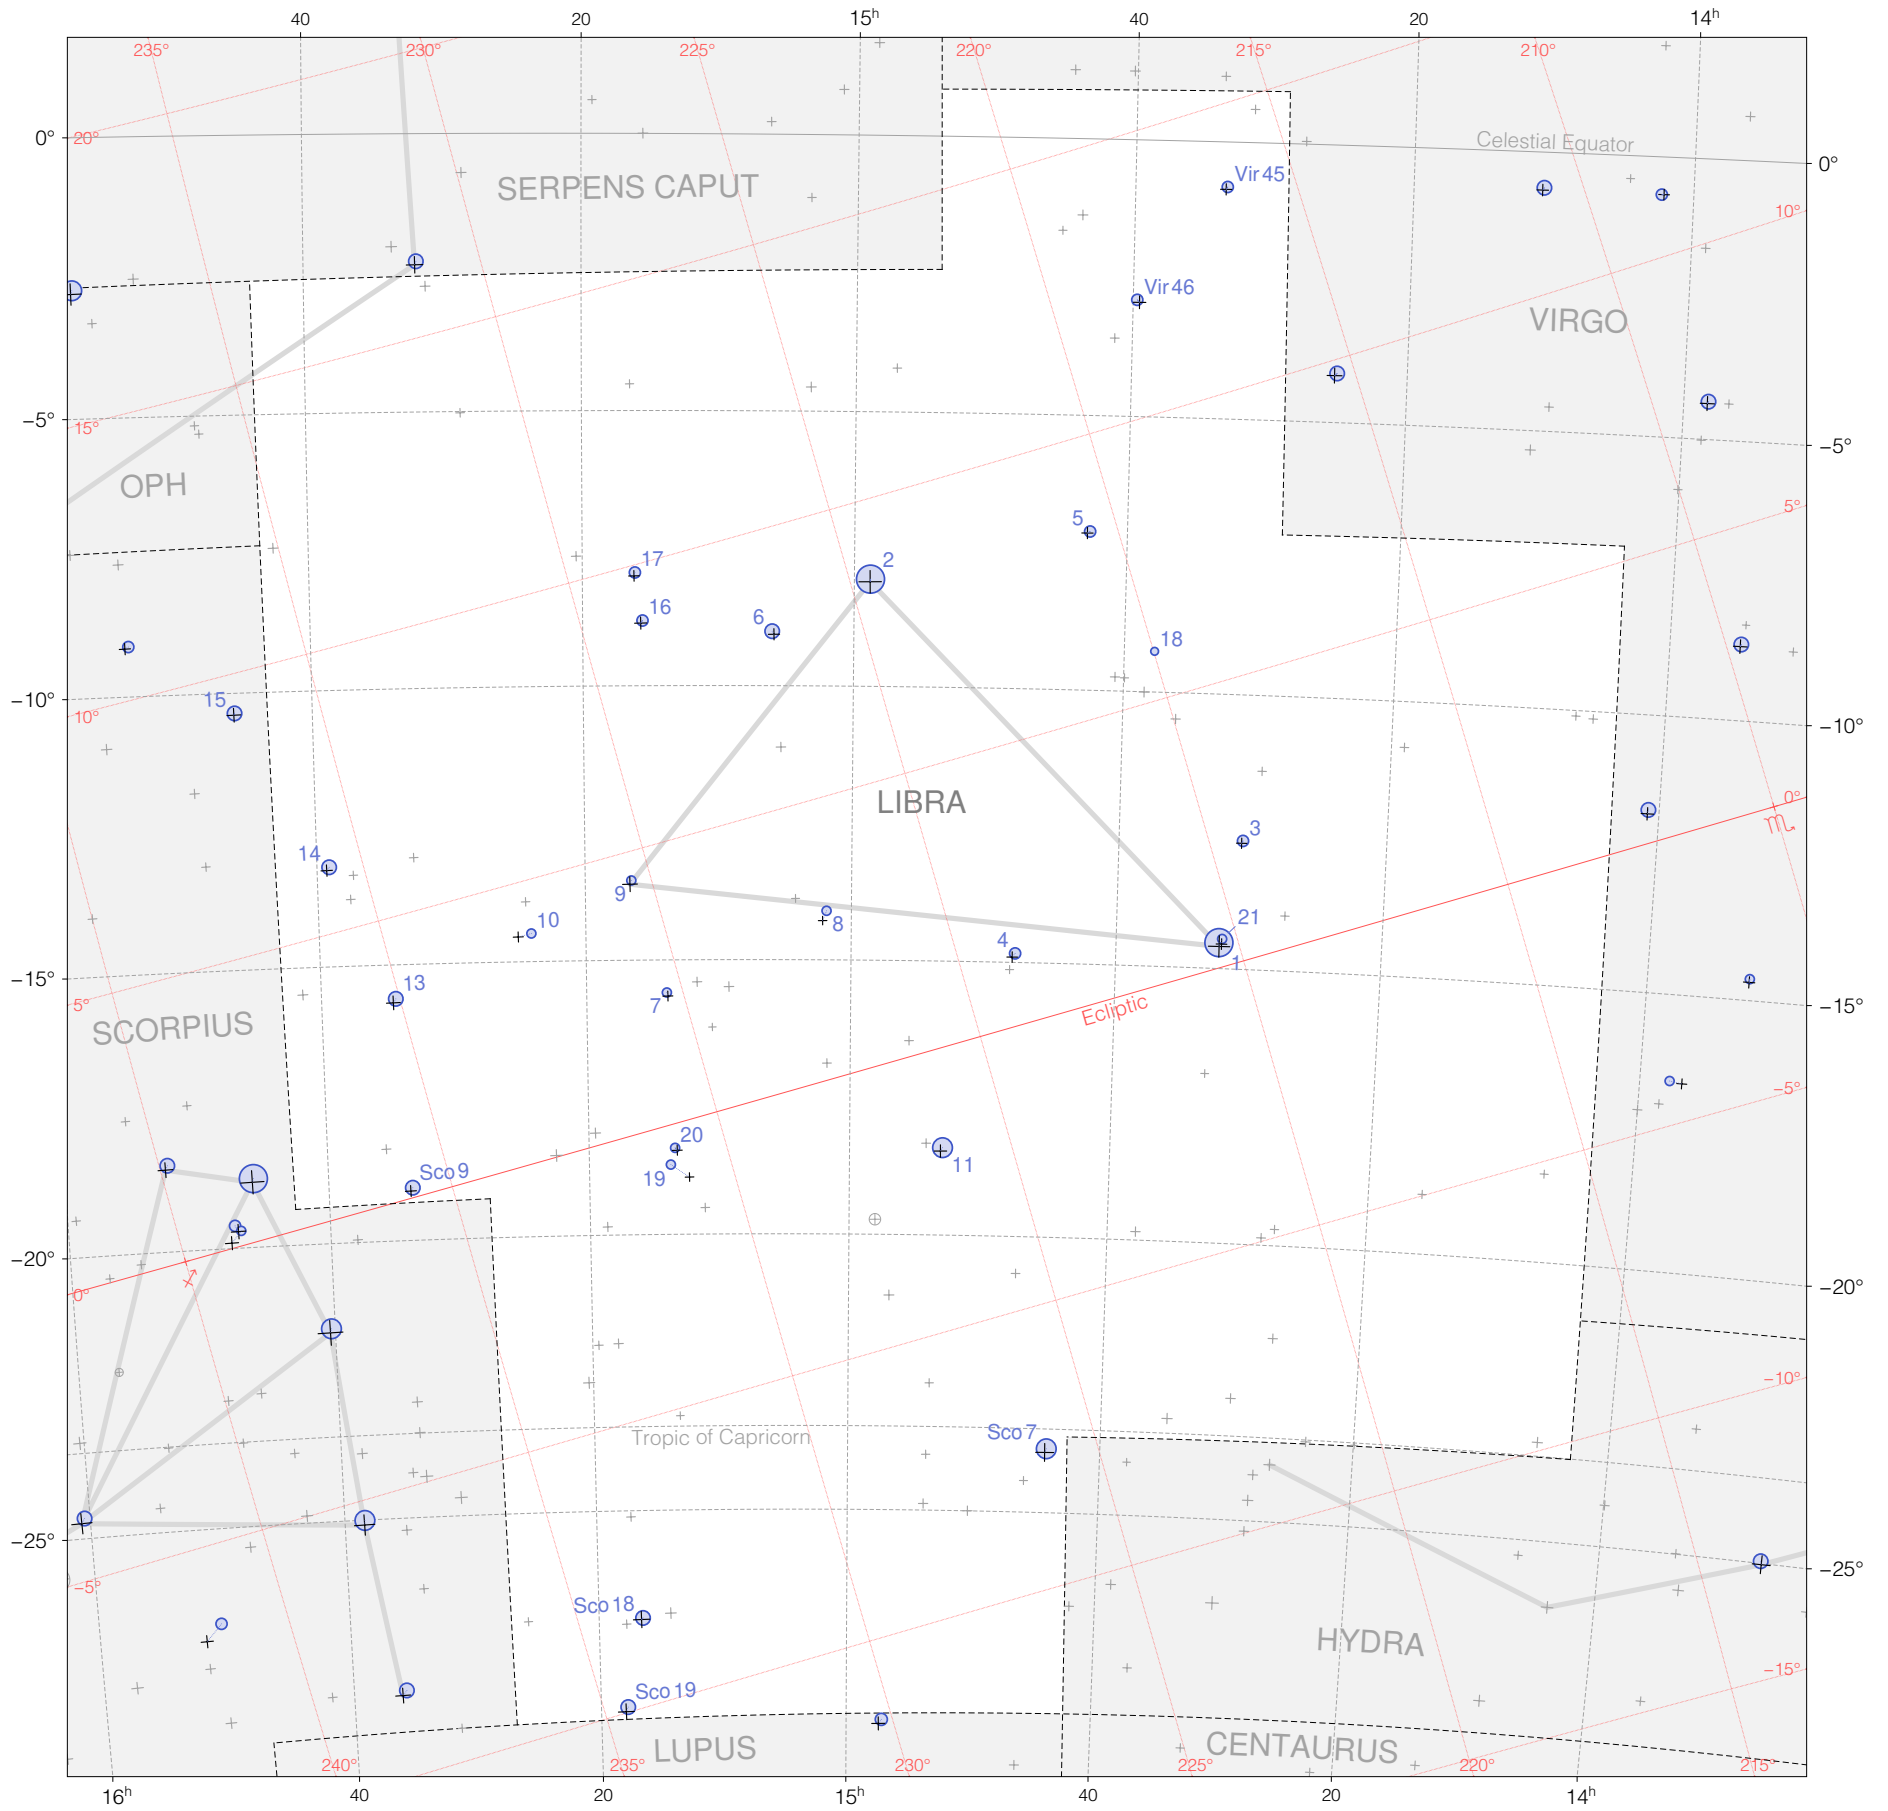

Hevelius Stars in Libra

Magnitudes: 1 2 3 4 5 6 7

Scale at center: 0° 2° 4°