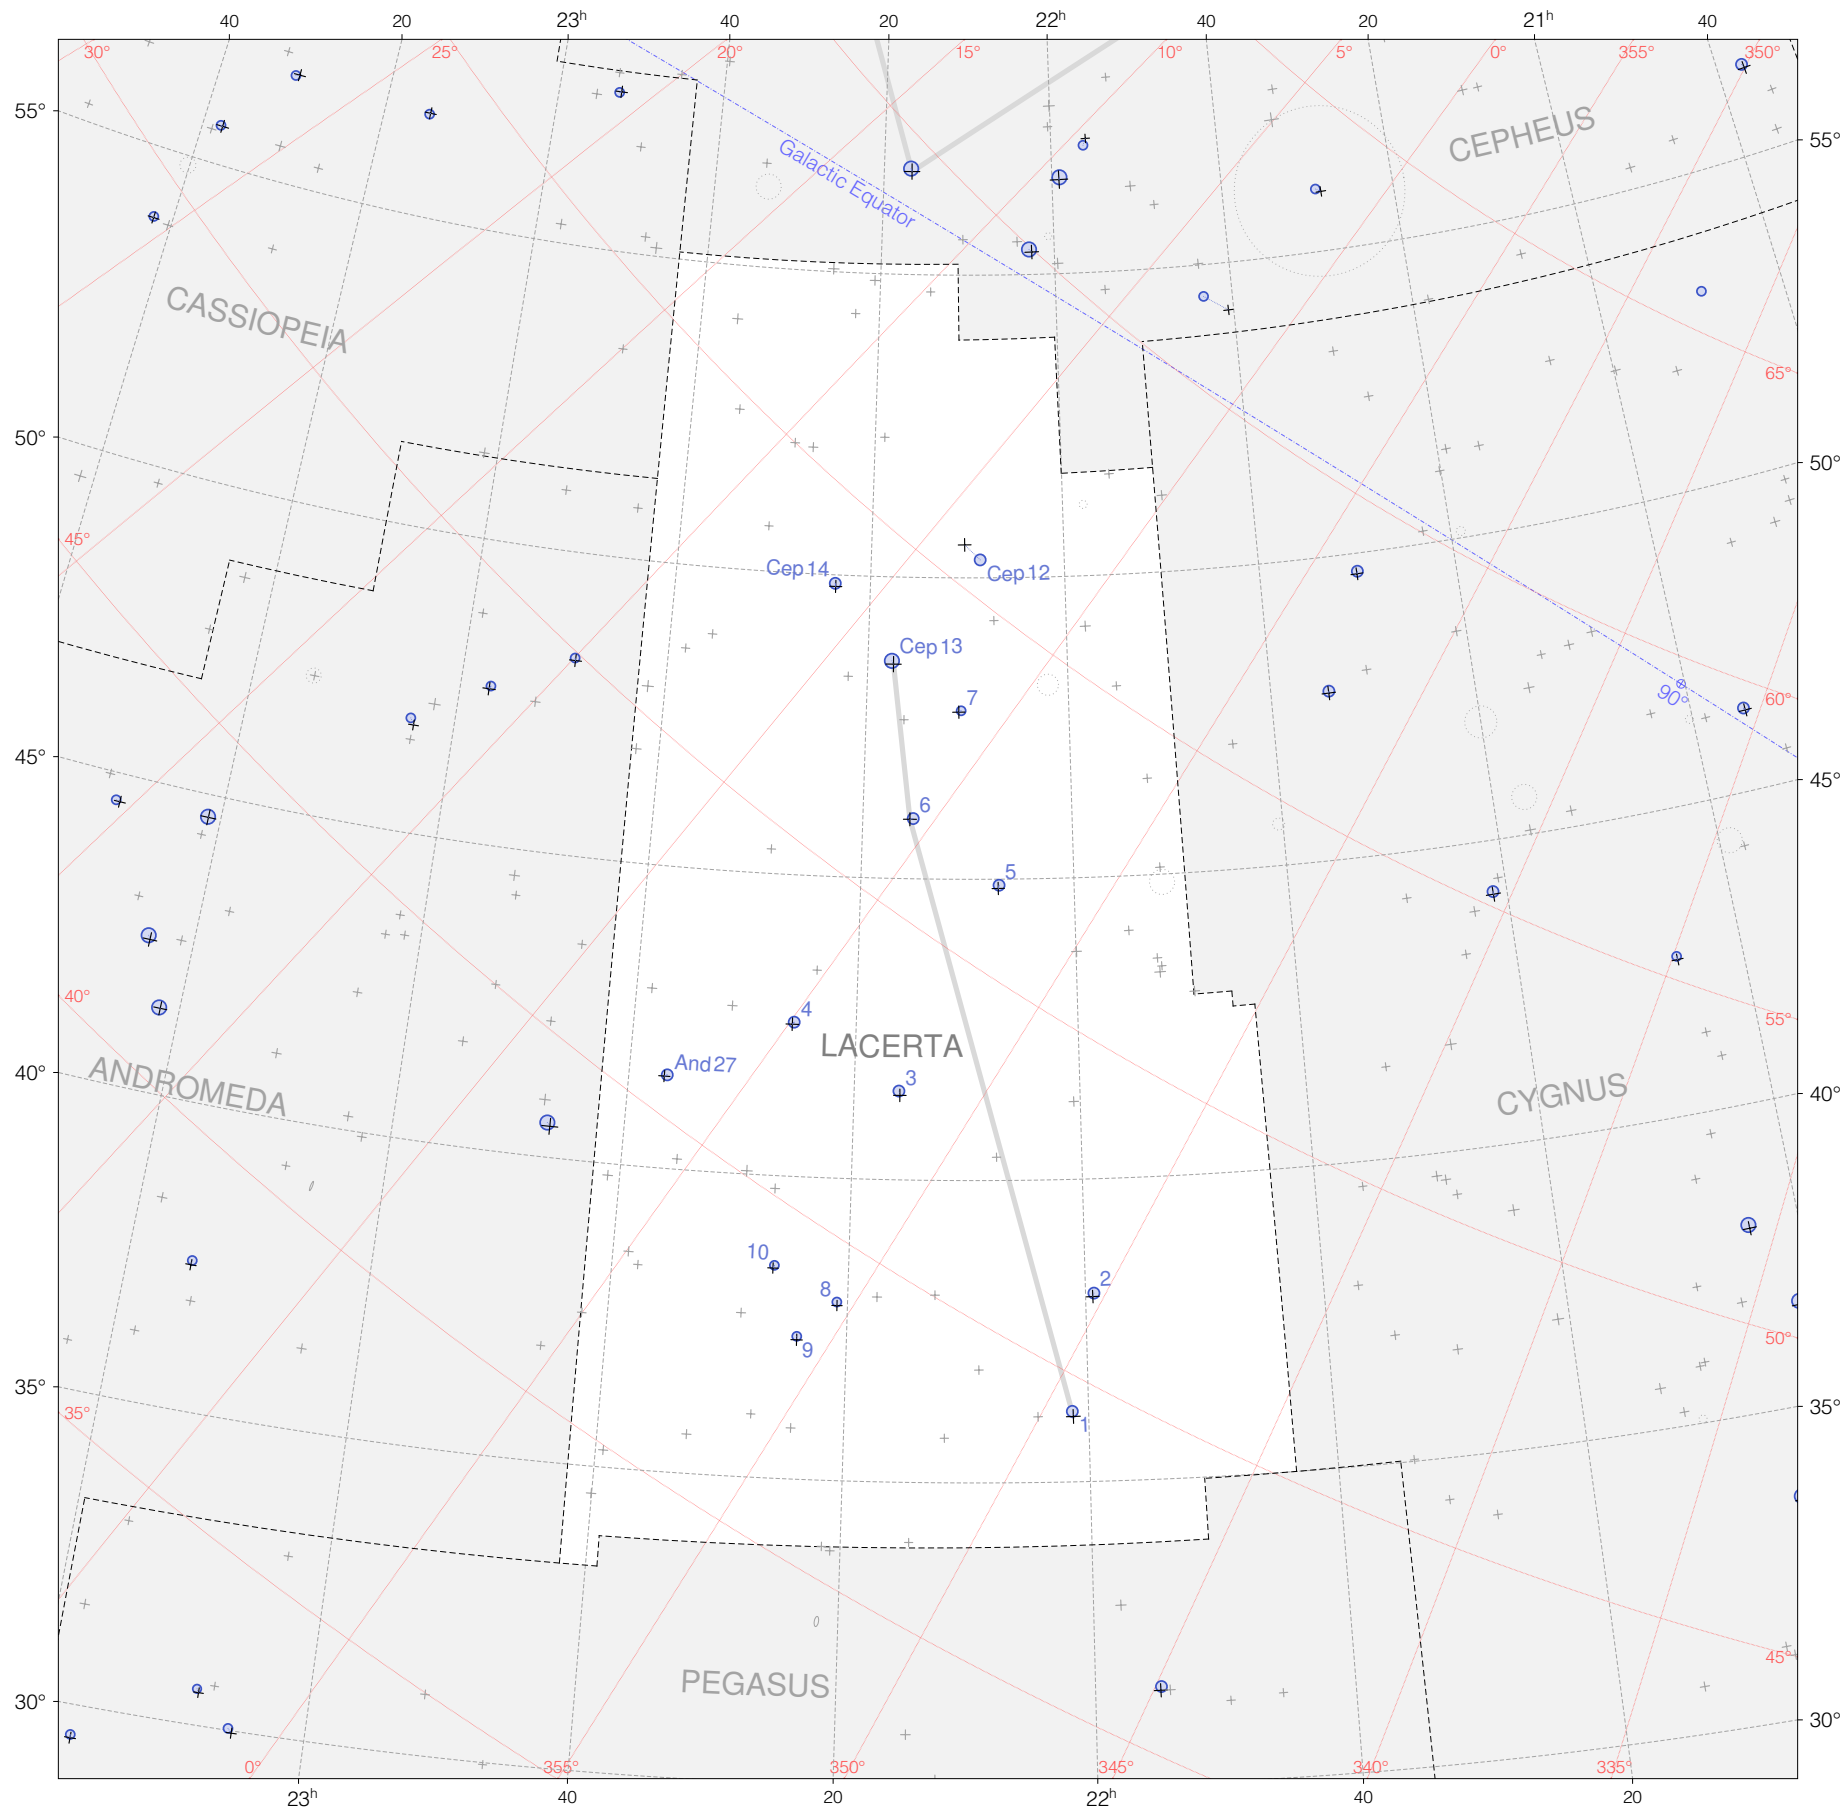

# Hevelius Stars in Lacerta

Magnitudes:   
1 2 3 4 5 6 7

Scale at center:  0° 2° 4°