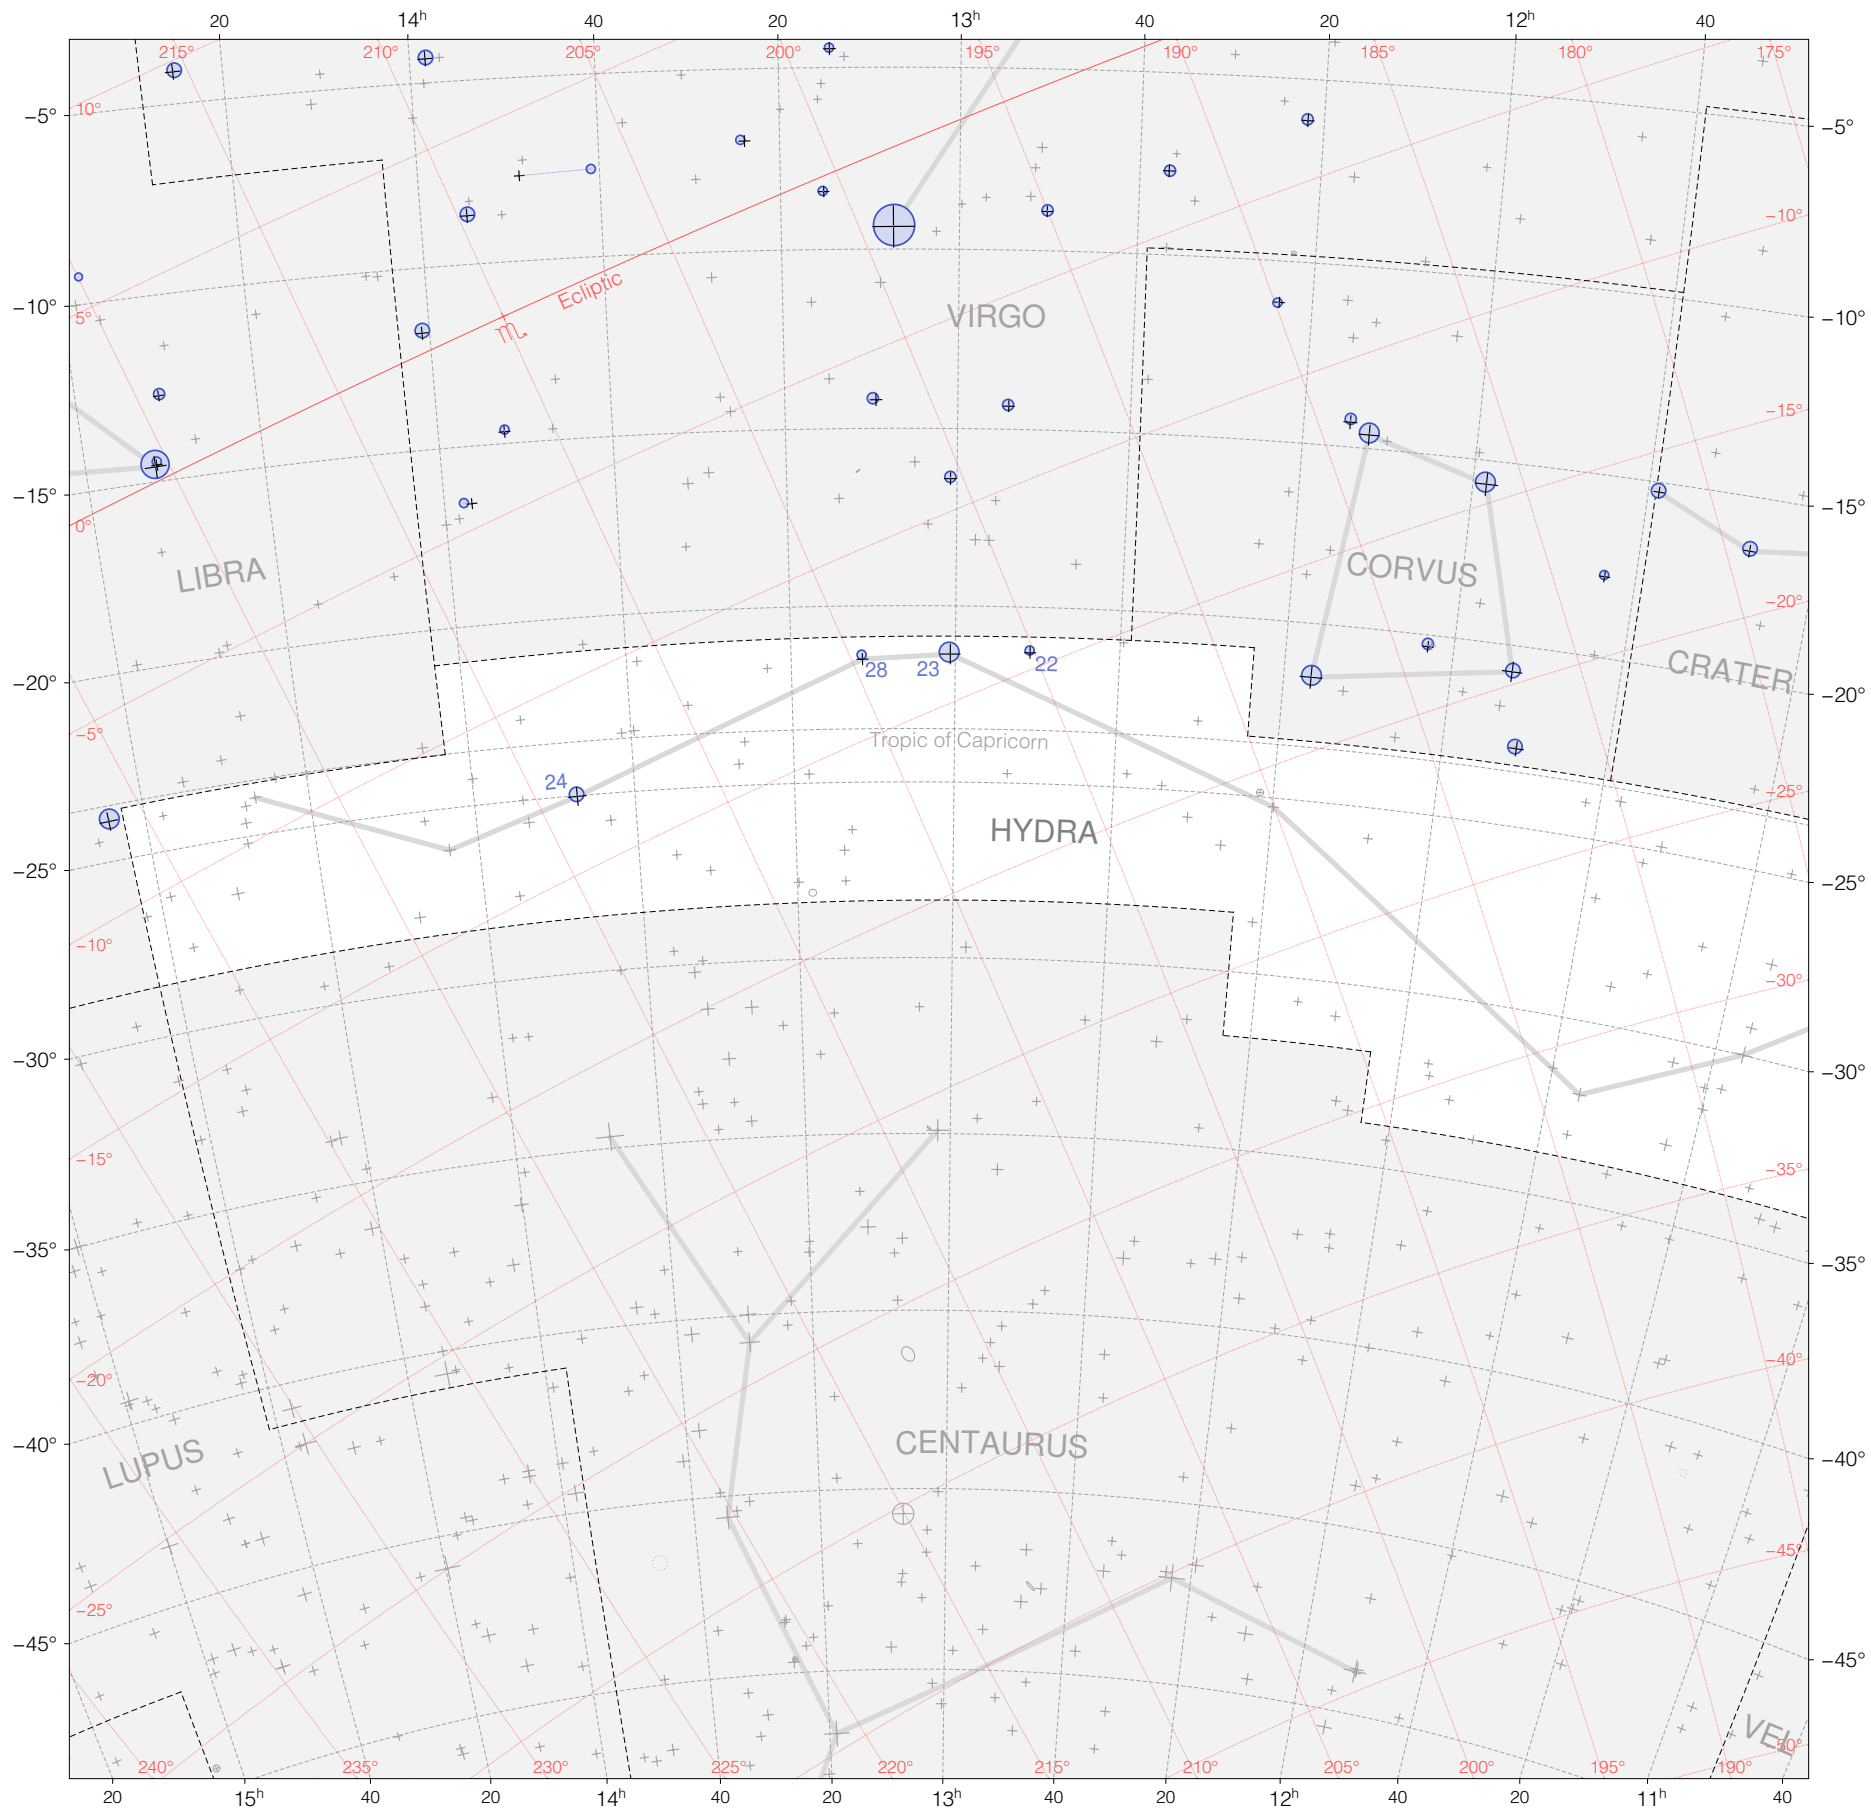

# Hevelius Stars in Hydra (east)

Magnitudes:  1 2 3 4 5 6 7

Scale at center: 0° 2° 4° 