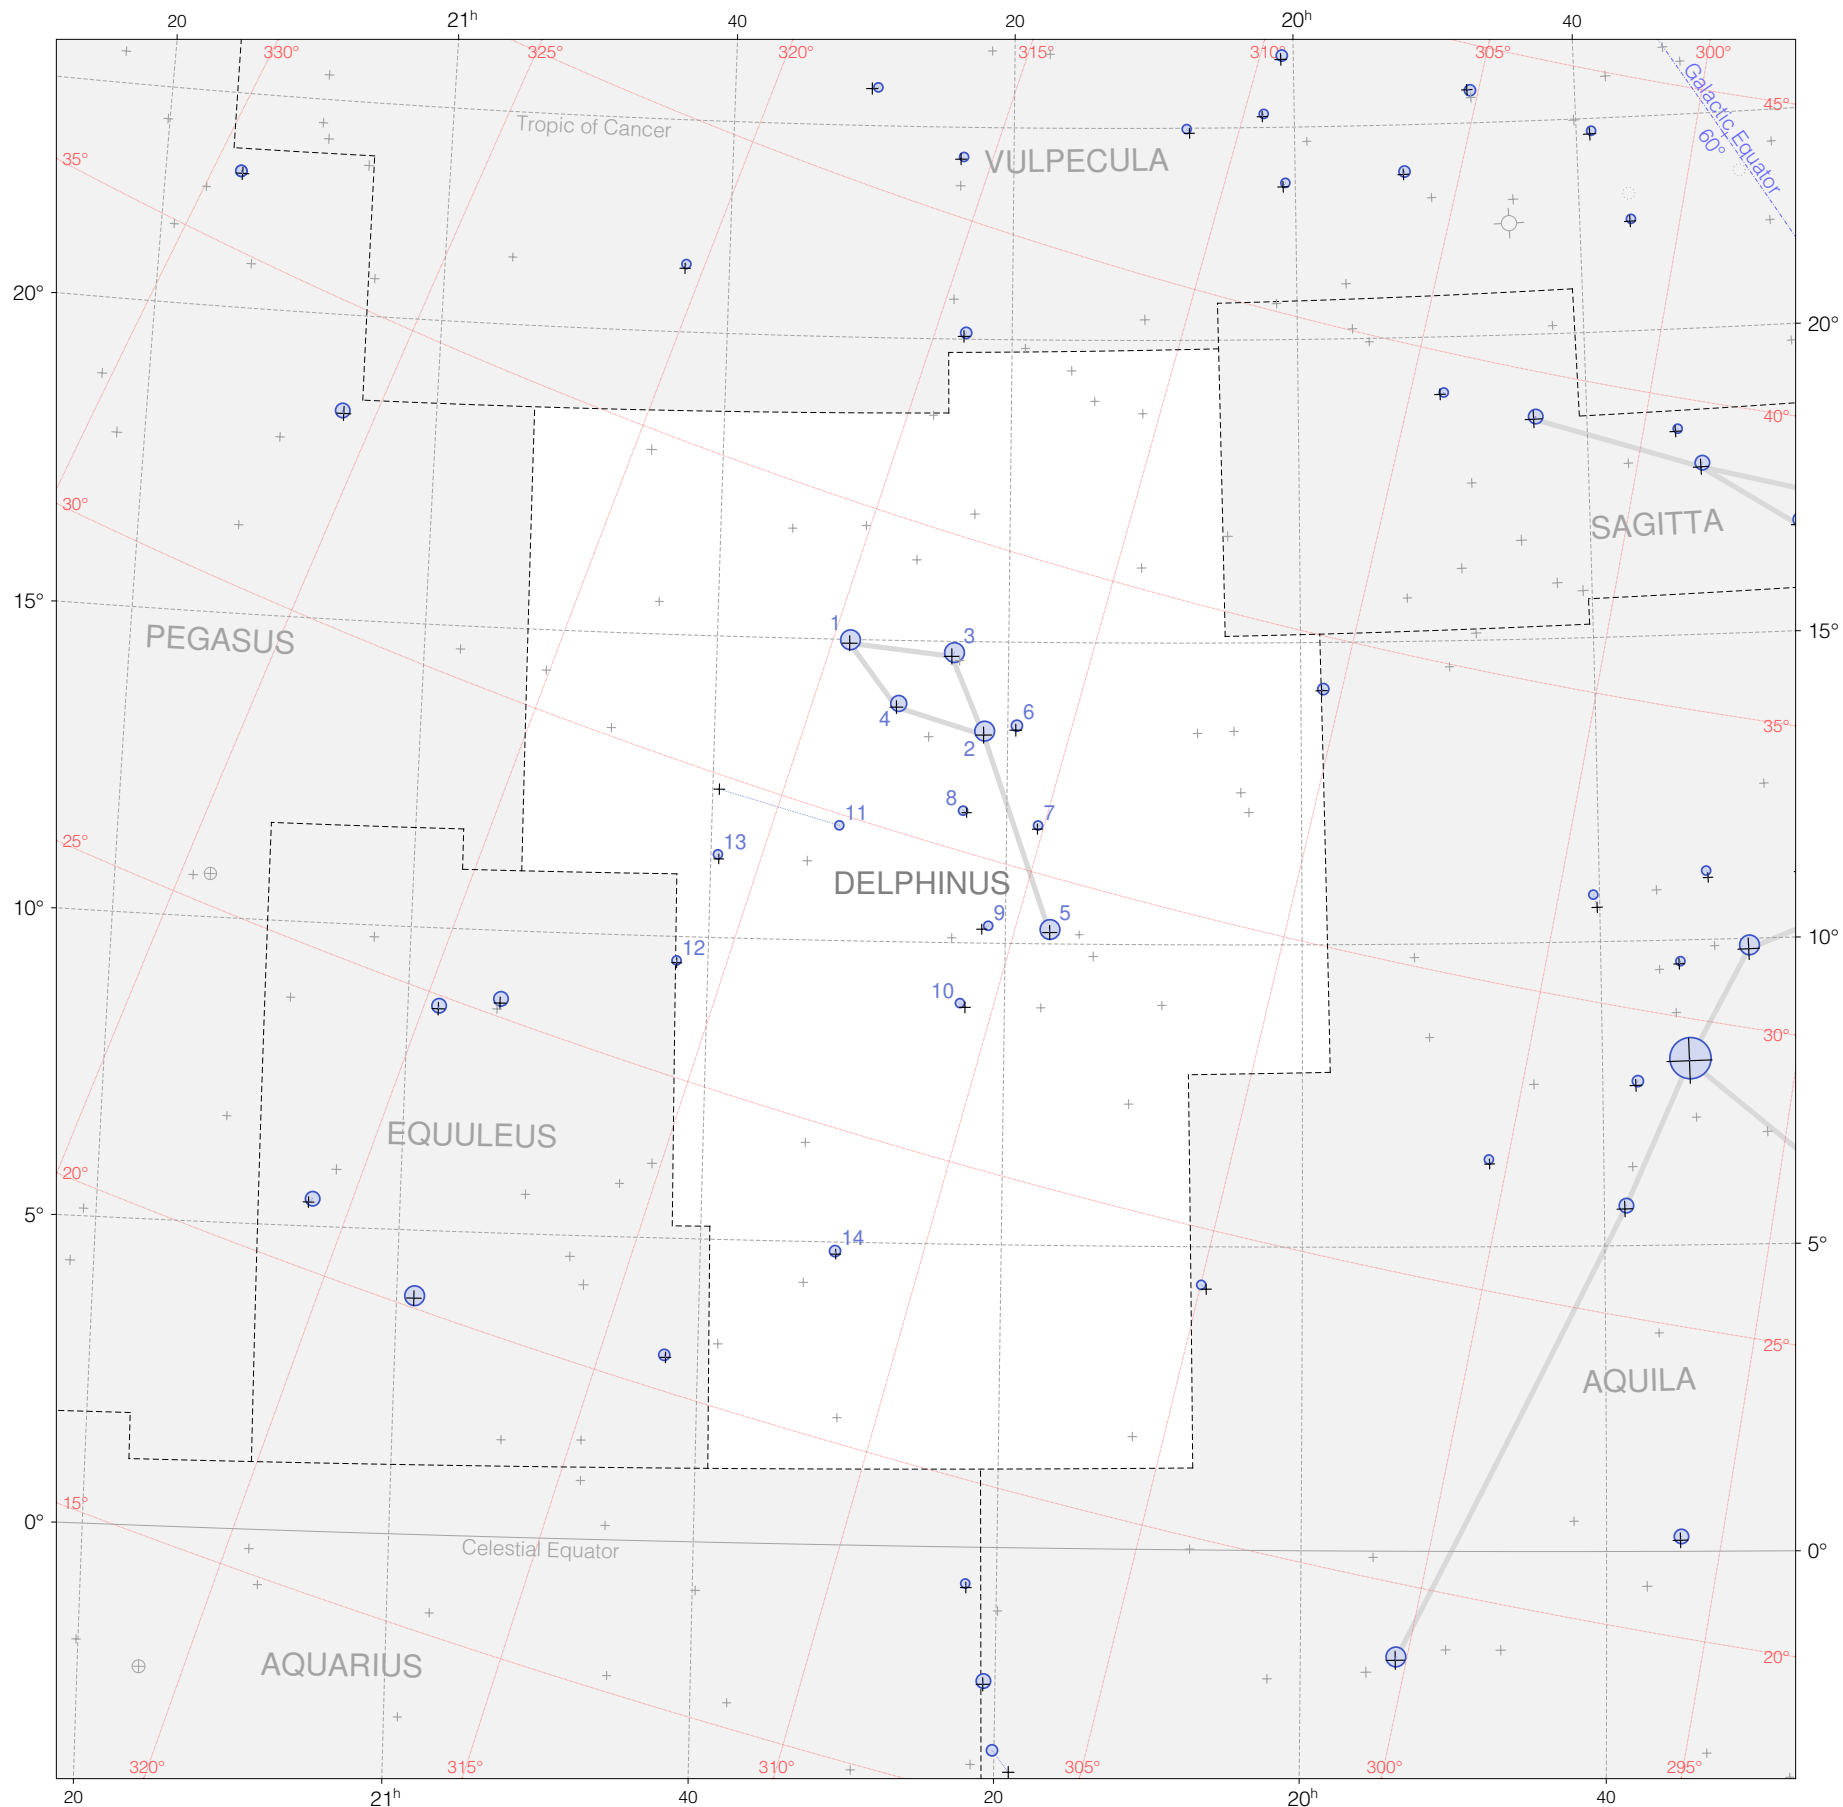

Hevelius Stars in Delphinus

Magnitudes:  1 2 3 4 5 6 7

Scale at center:  0° 2° 4°