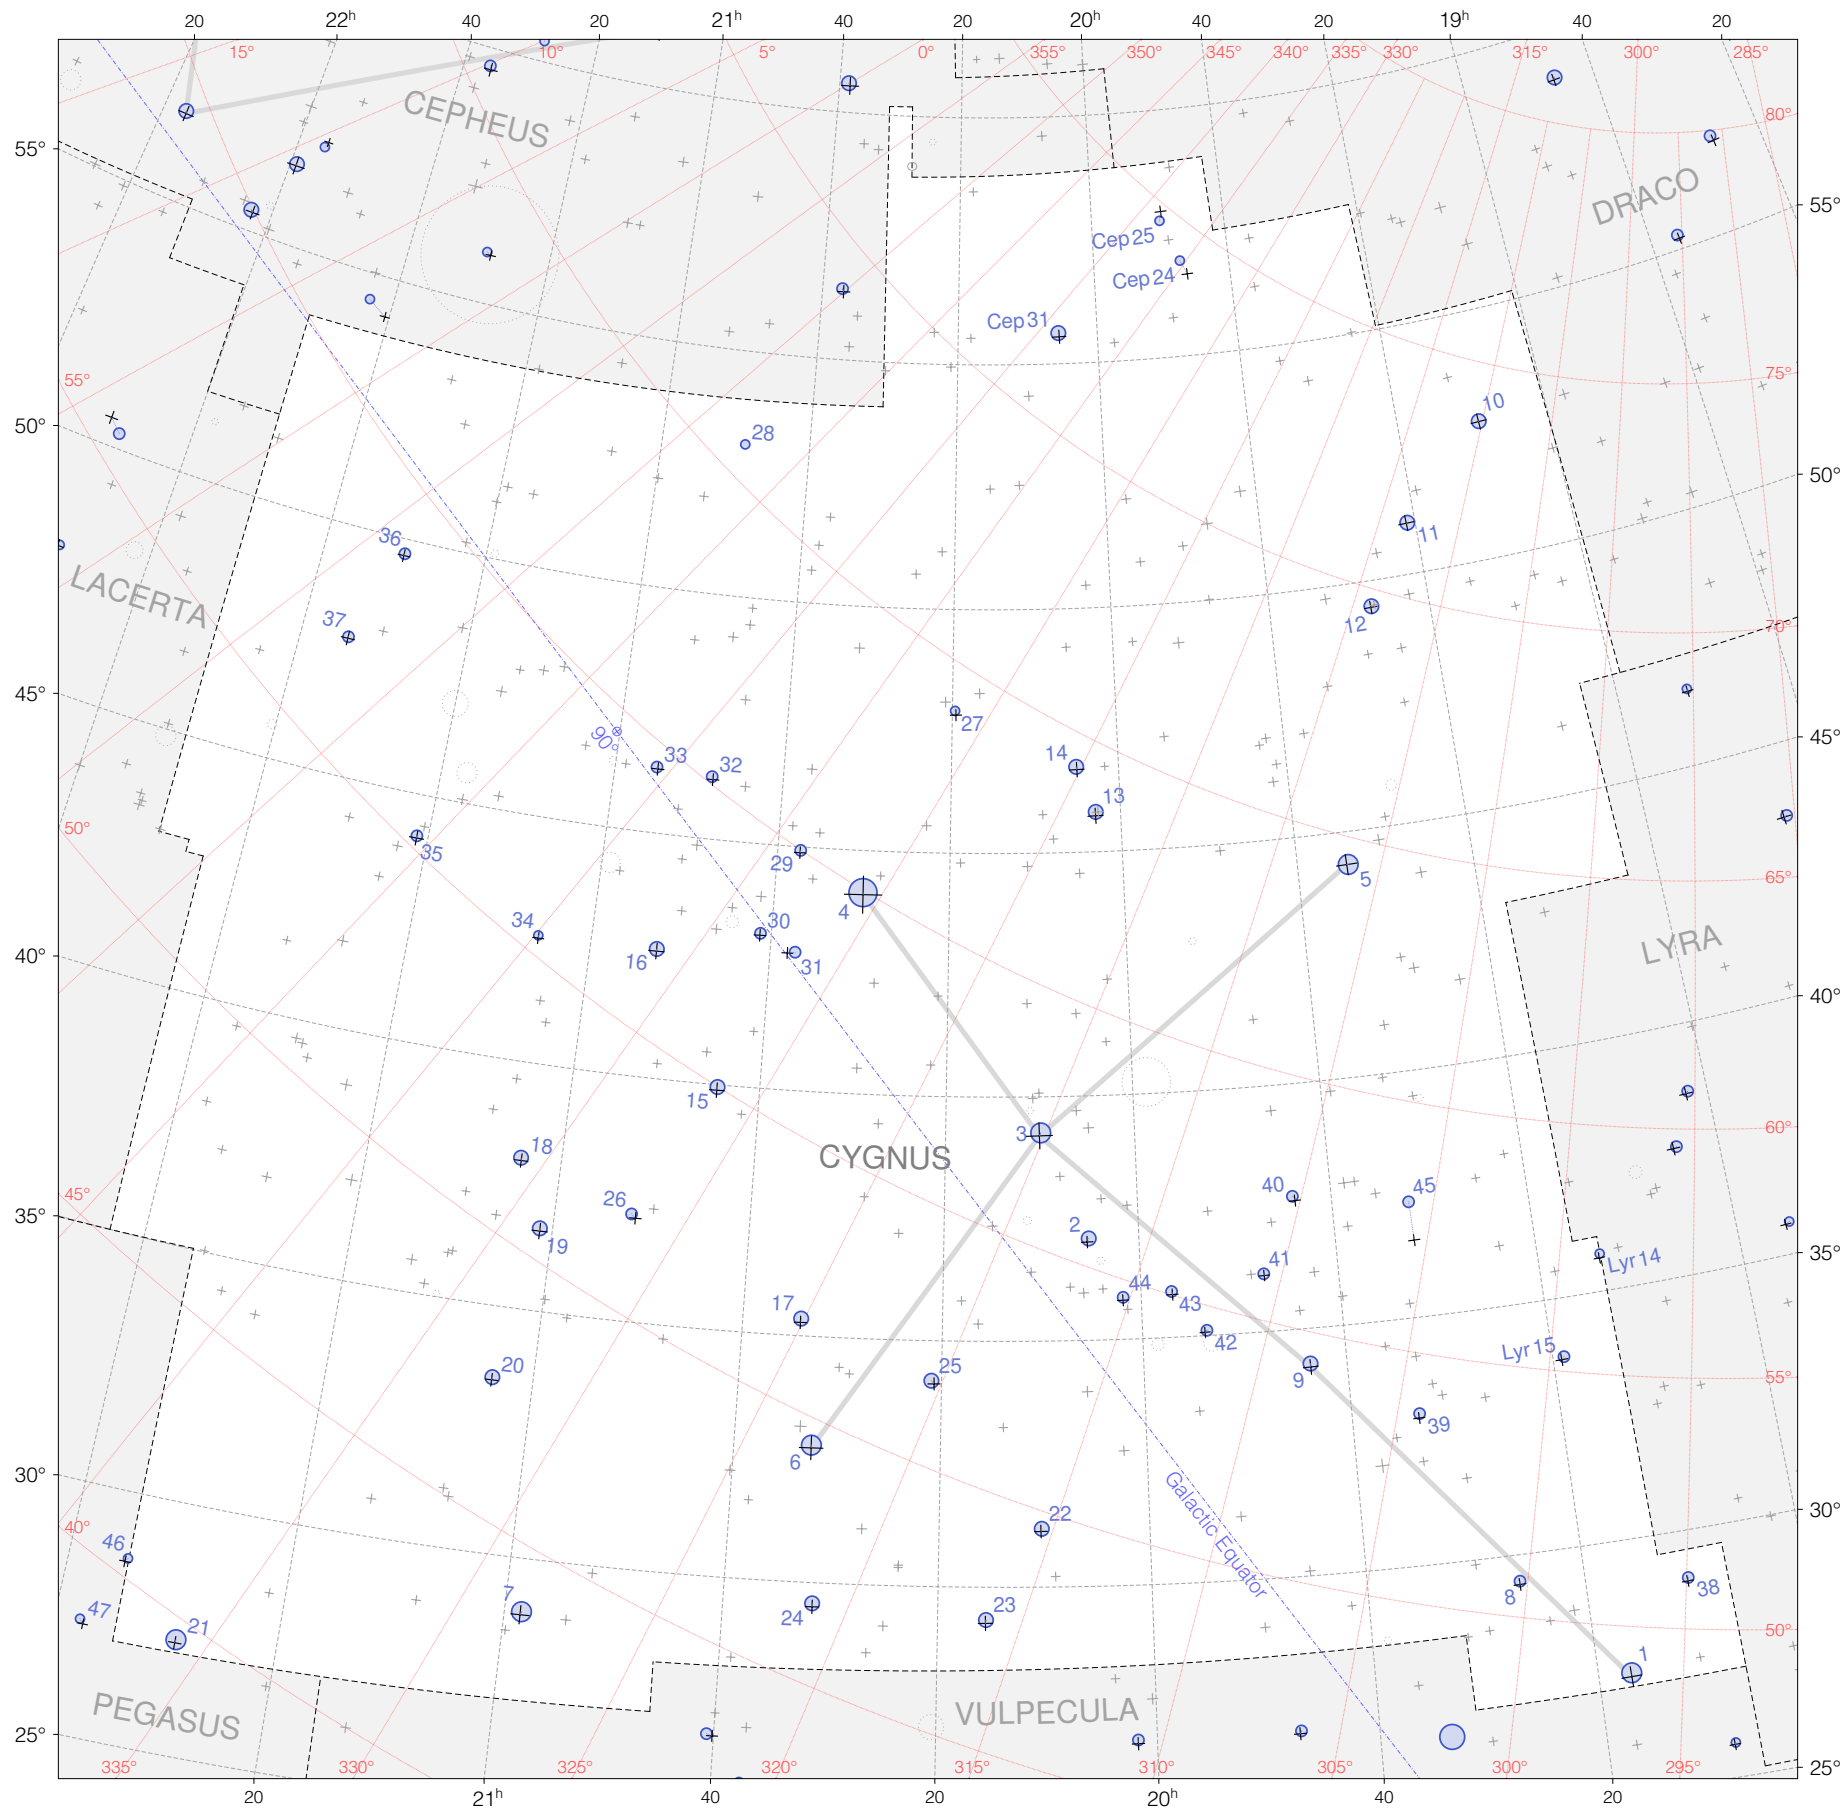

Hevelius Stars in Cygnus

Magnitudes: 
1 2 3 4 5 6 7

Scale at center:  0° 2° 4°