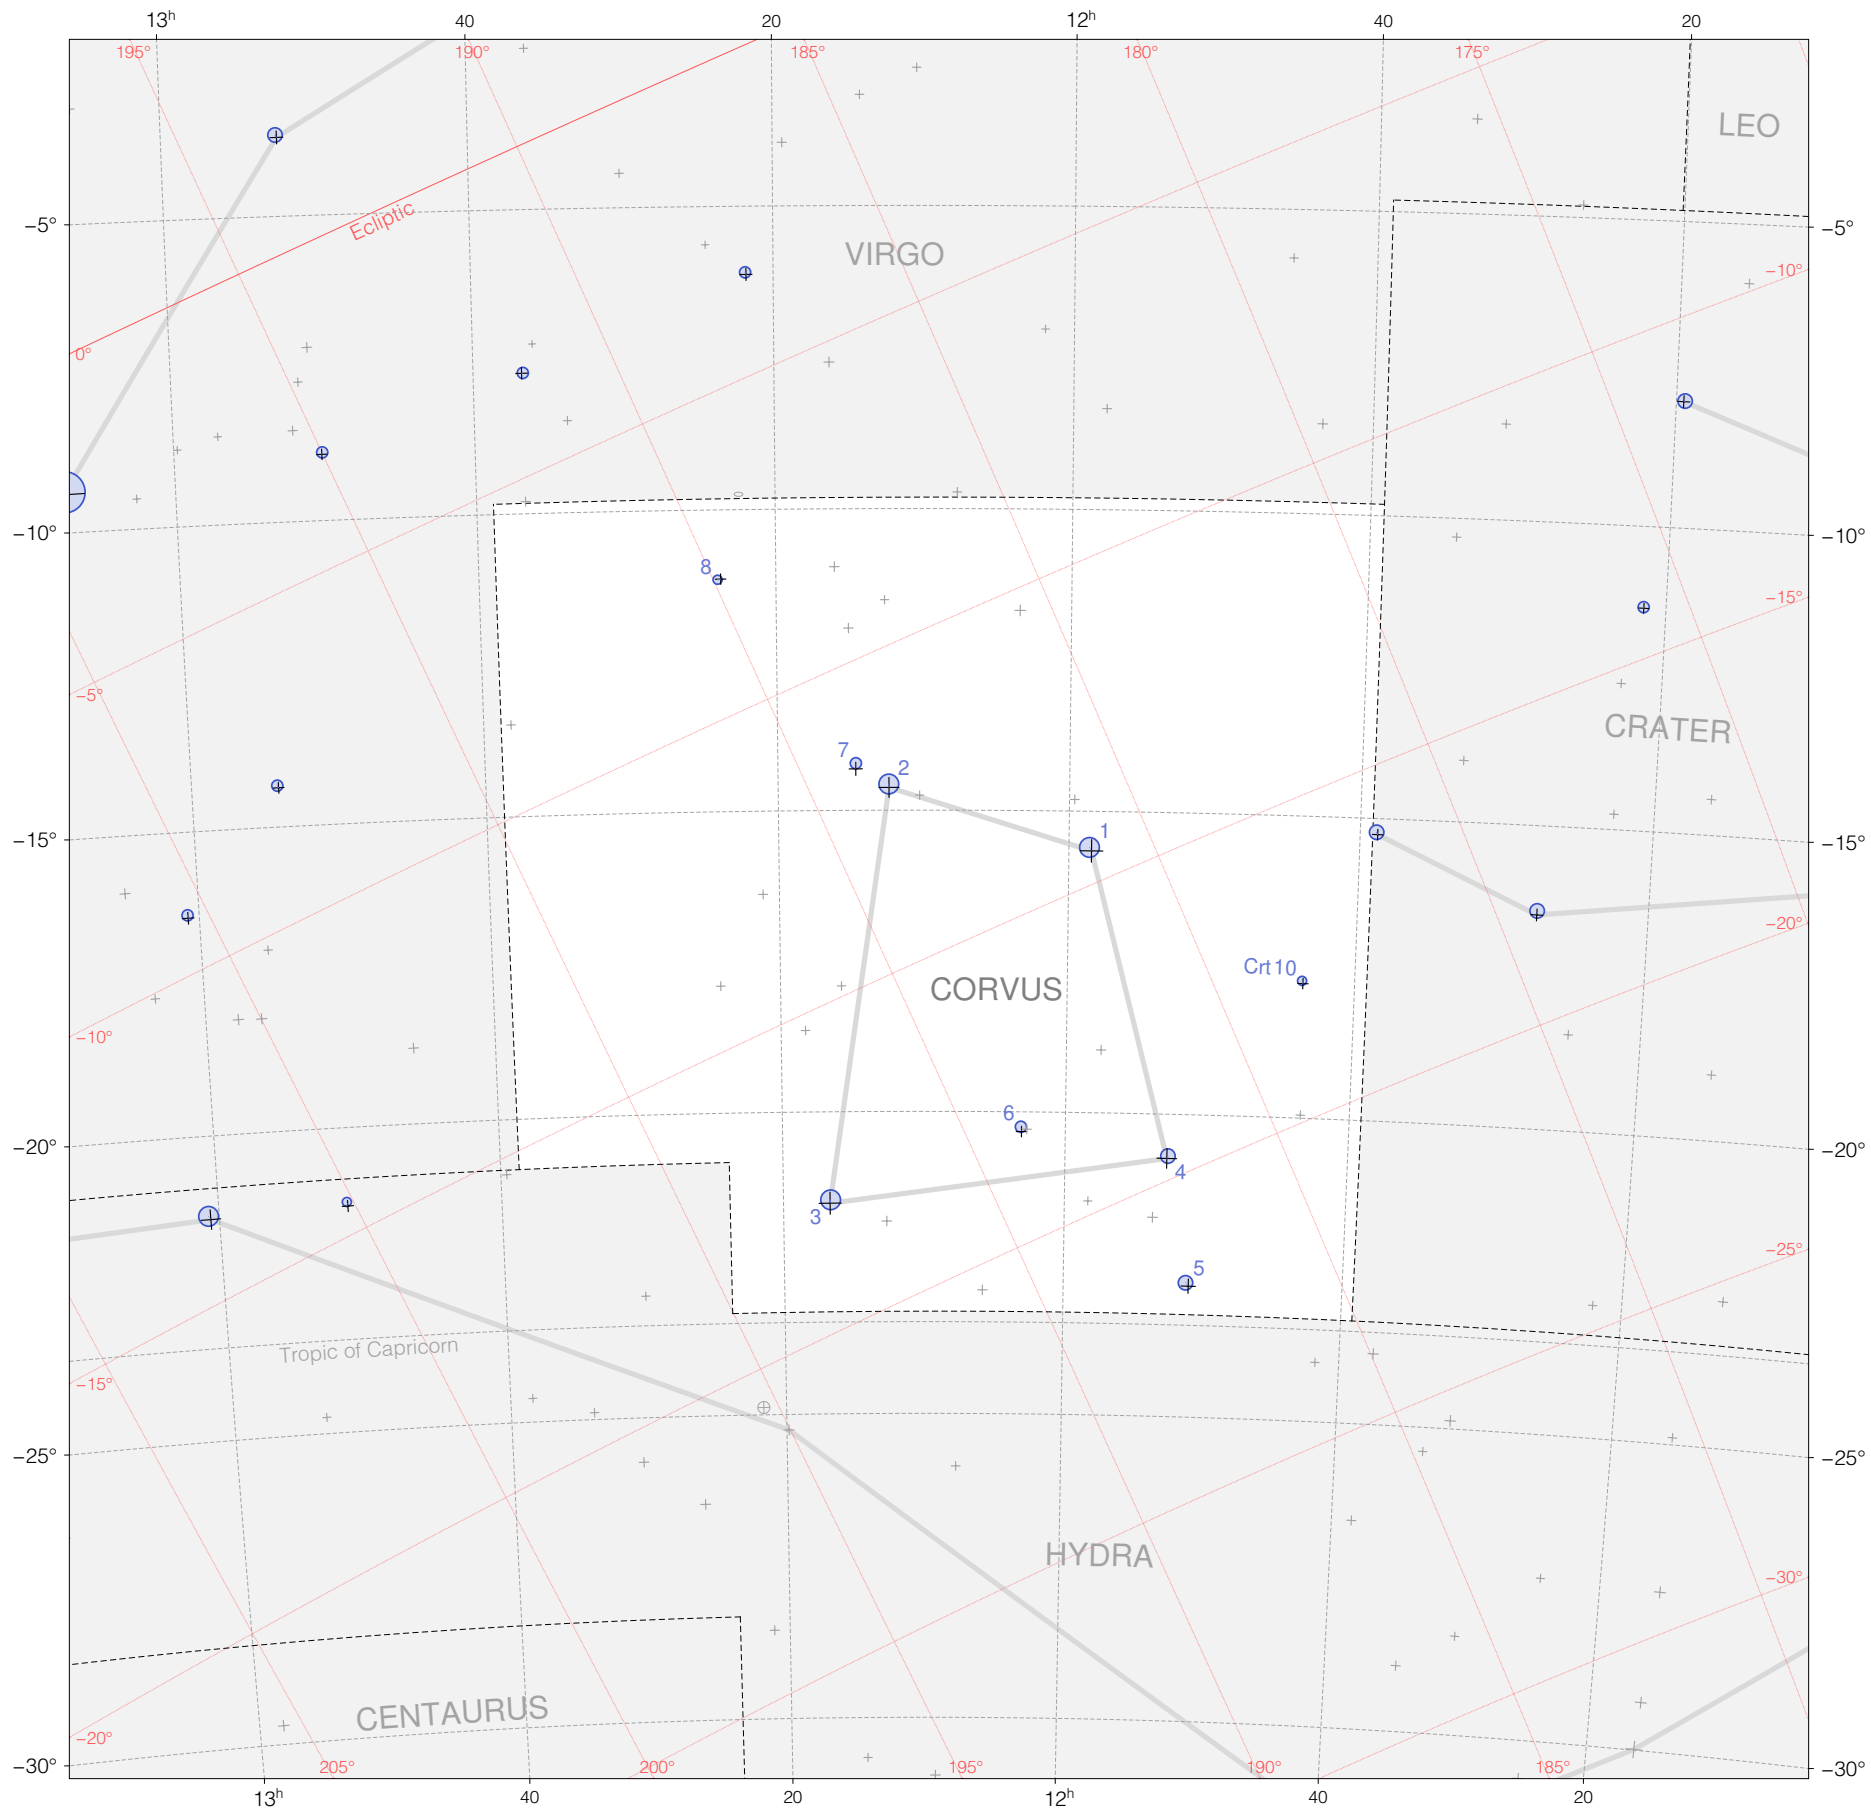

# Hevelius Stars in Corvus

Magnitudes:   
1 2 3 4 5 6 7

Scale at center:  0° 2° 4°