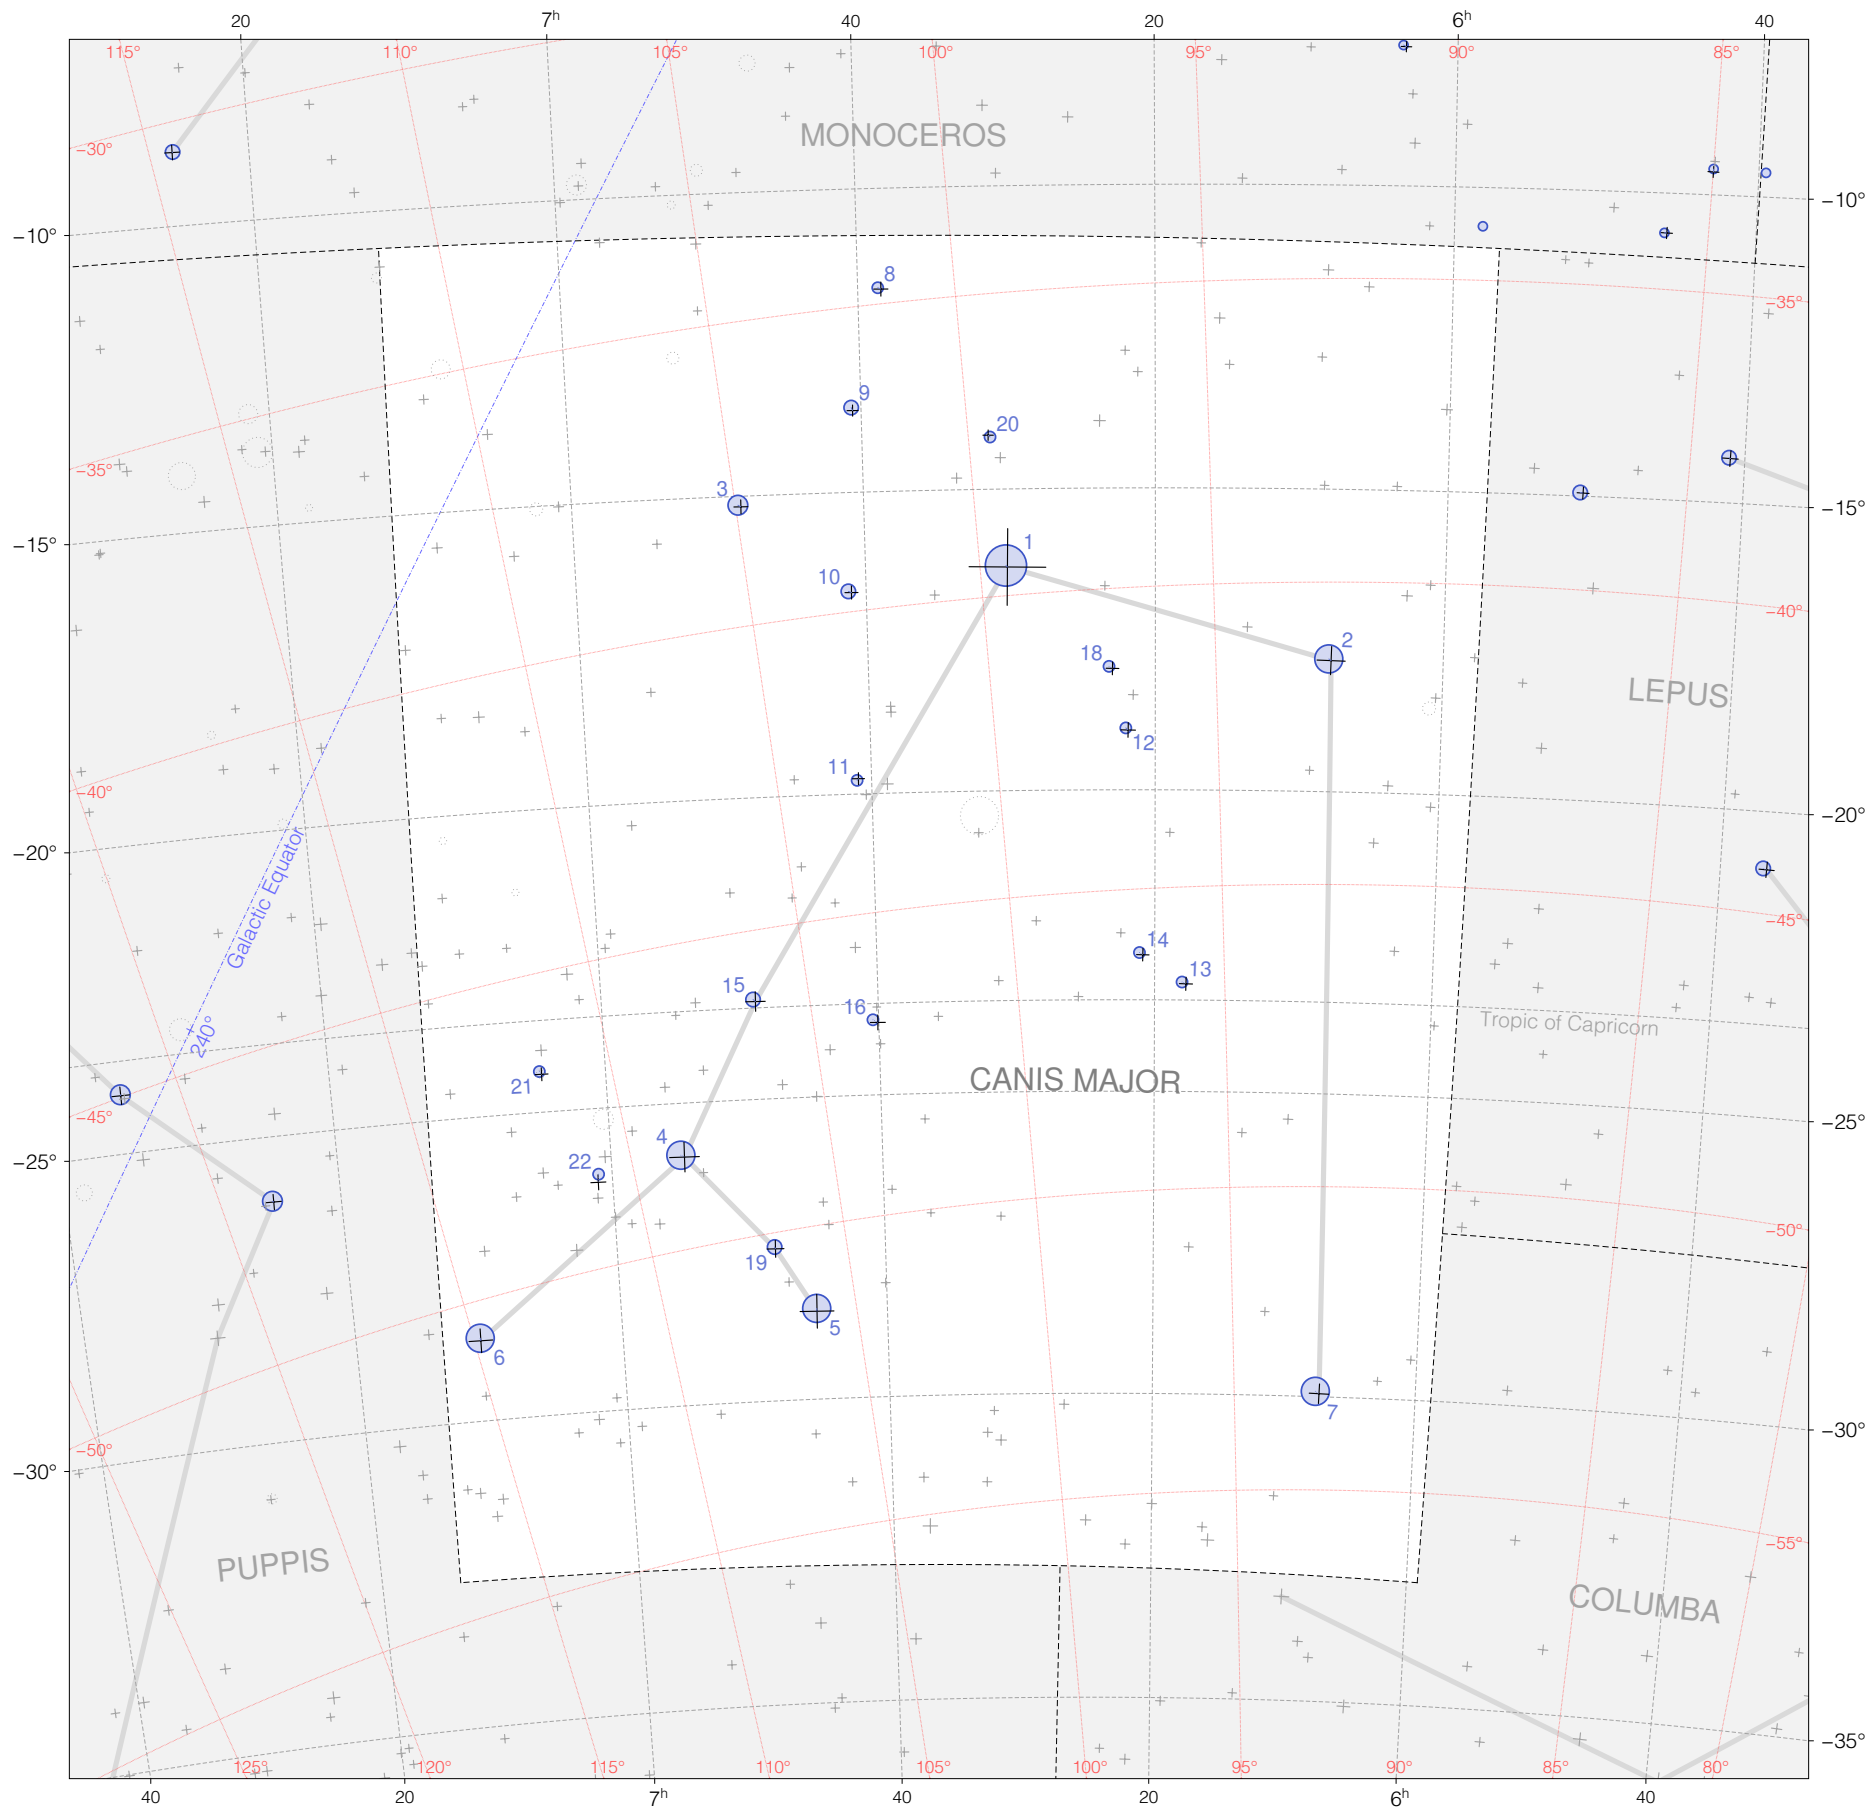

Hevelius Stars in Canis Major

Magnitudes: 
1 2 3 4 5 6 7

Scale at center:  0° 2° 4°