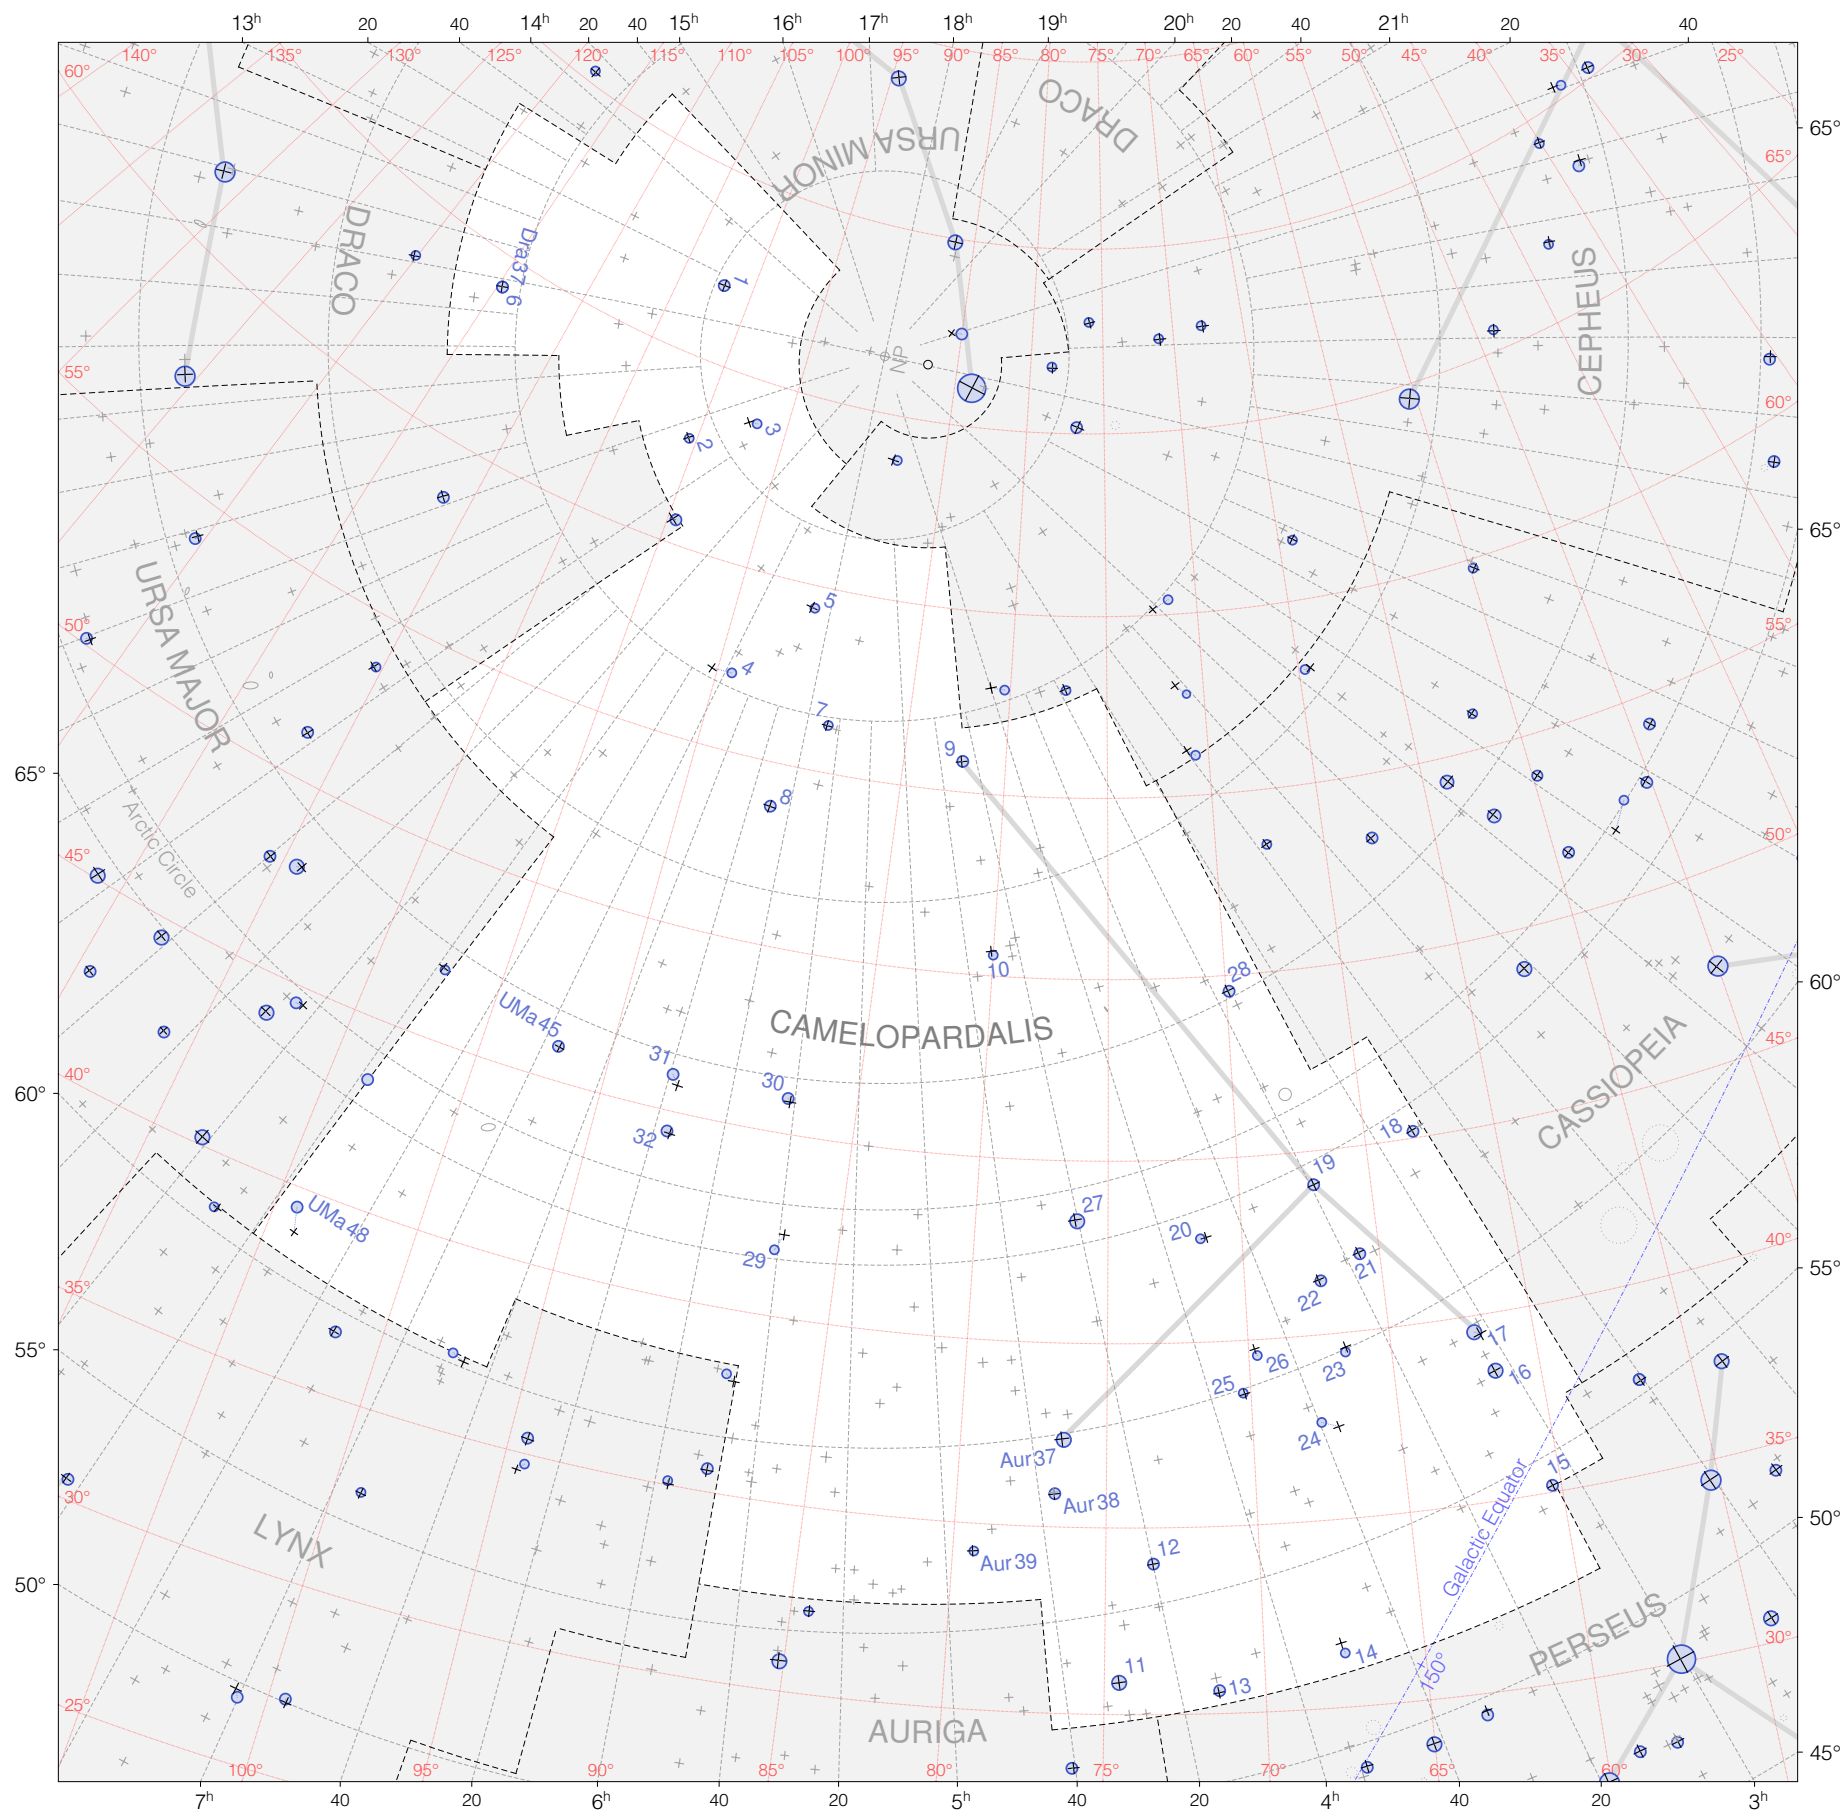

Hevelius Stars in Camelopardalis

Magnitudes:  1 2 3 4 5 6 7

Scale at center:  0° 2° 4°