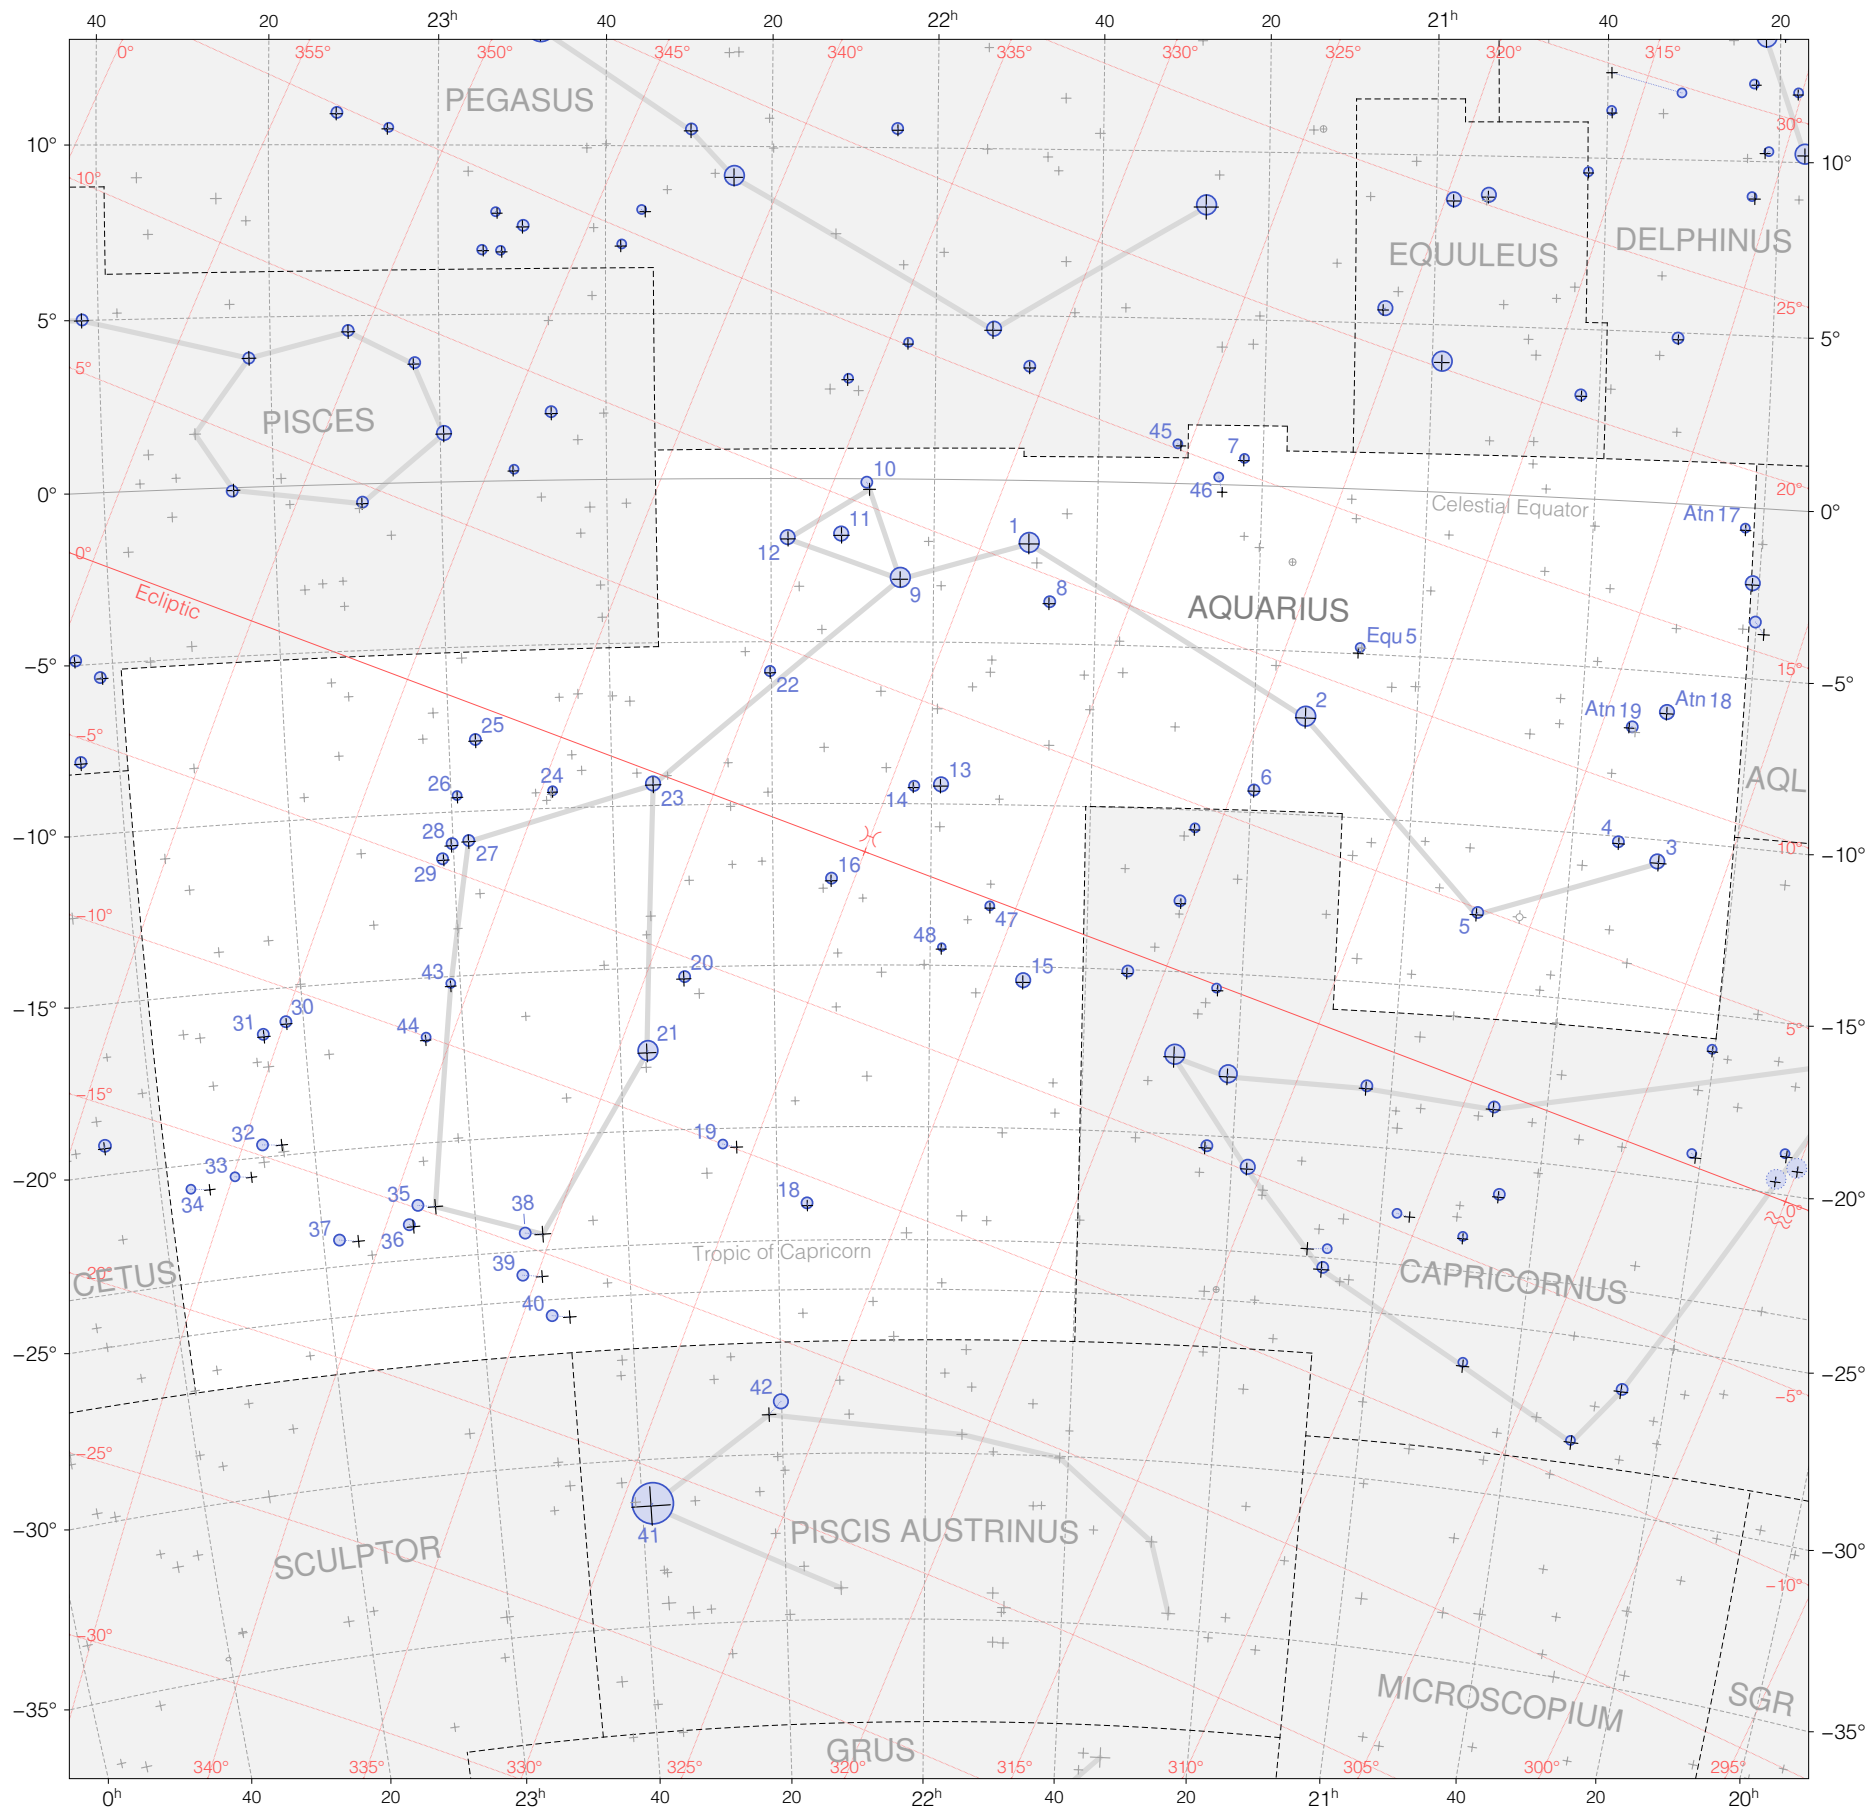

# Hevelius Stars in Aquarius

Magnitudes:   
1 2 3 4 5 6 7

Scale at center:  0° 2° 4°