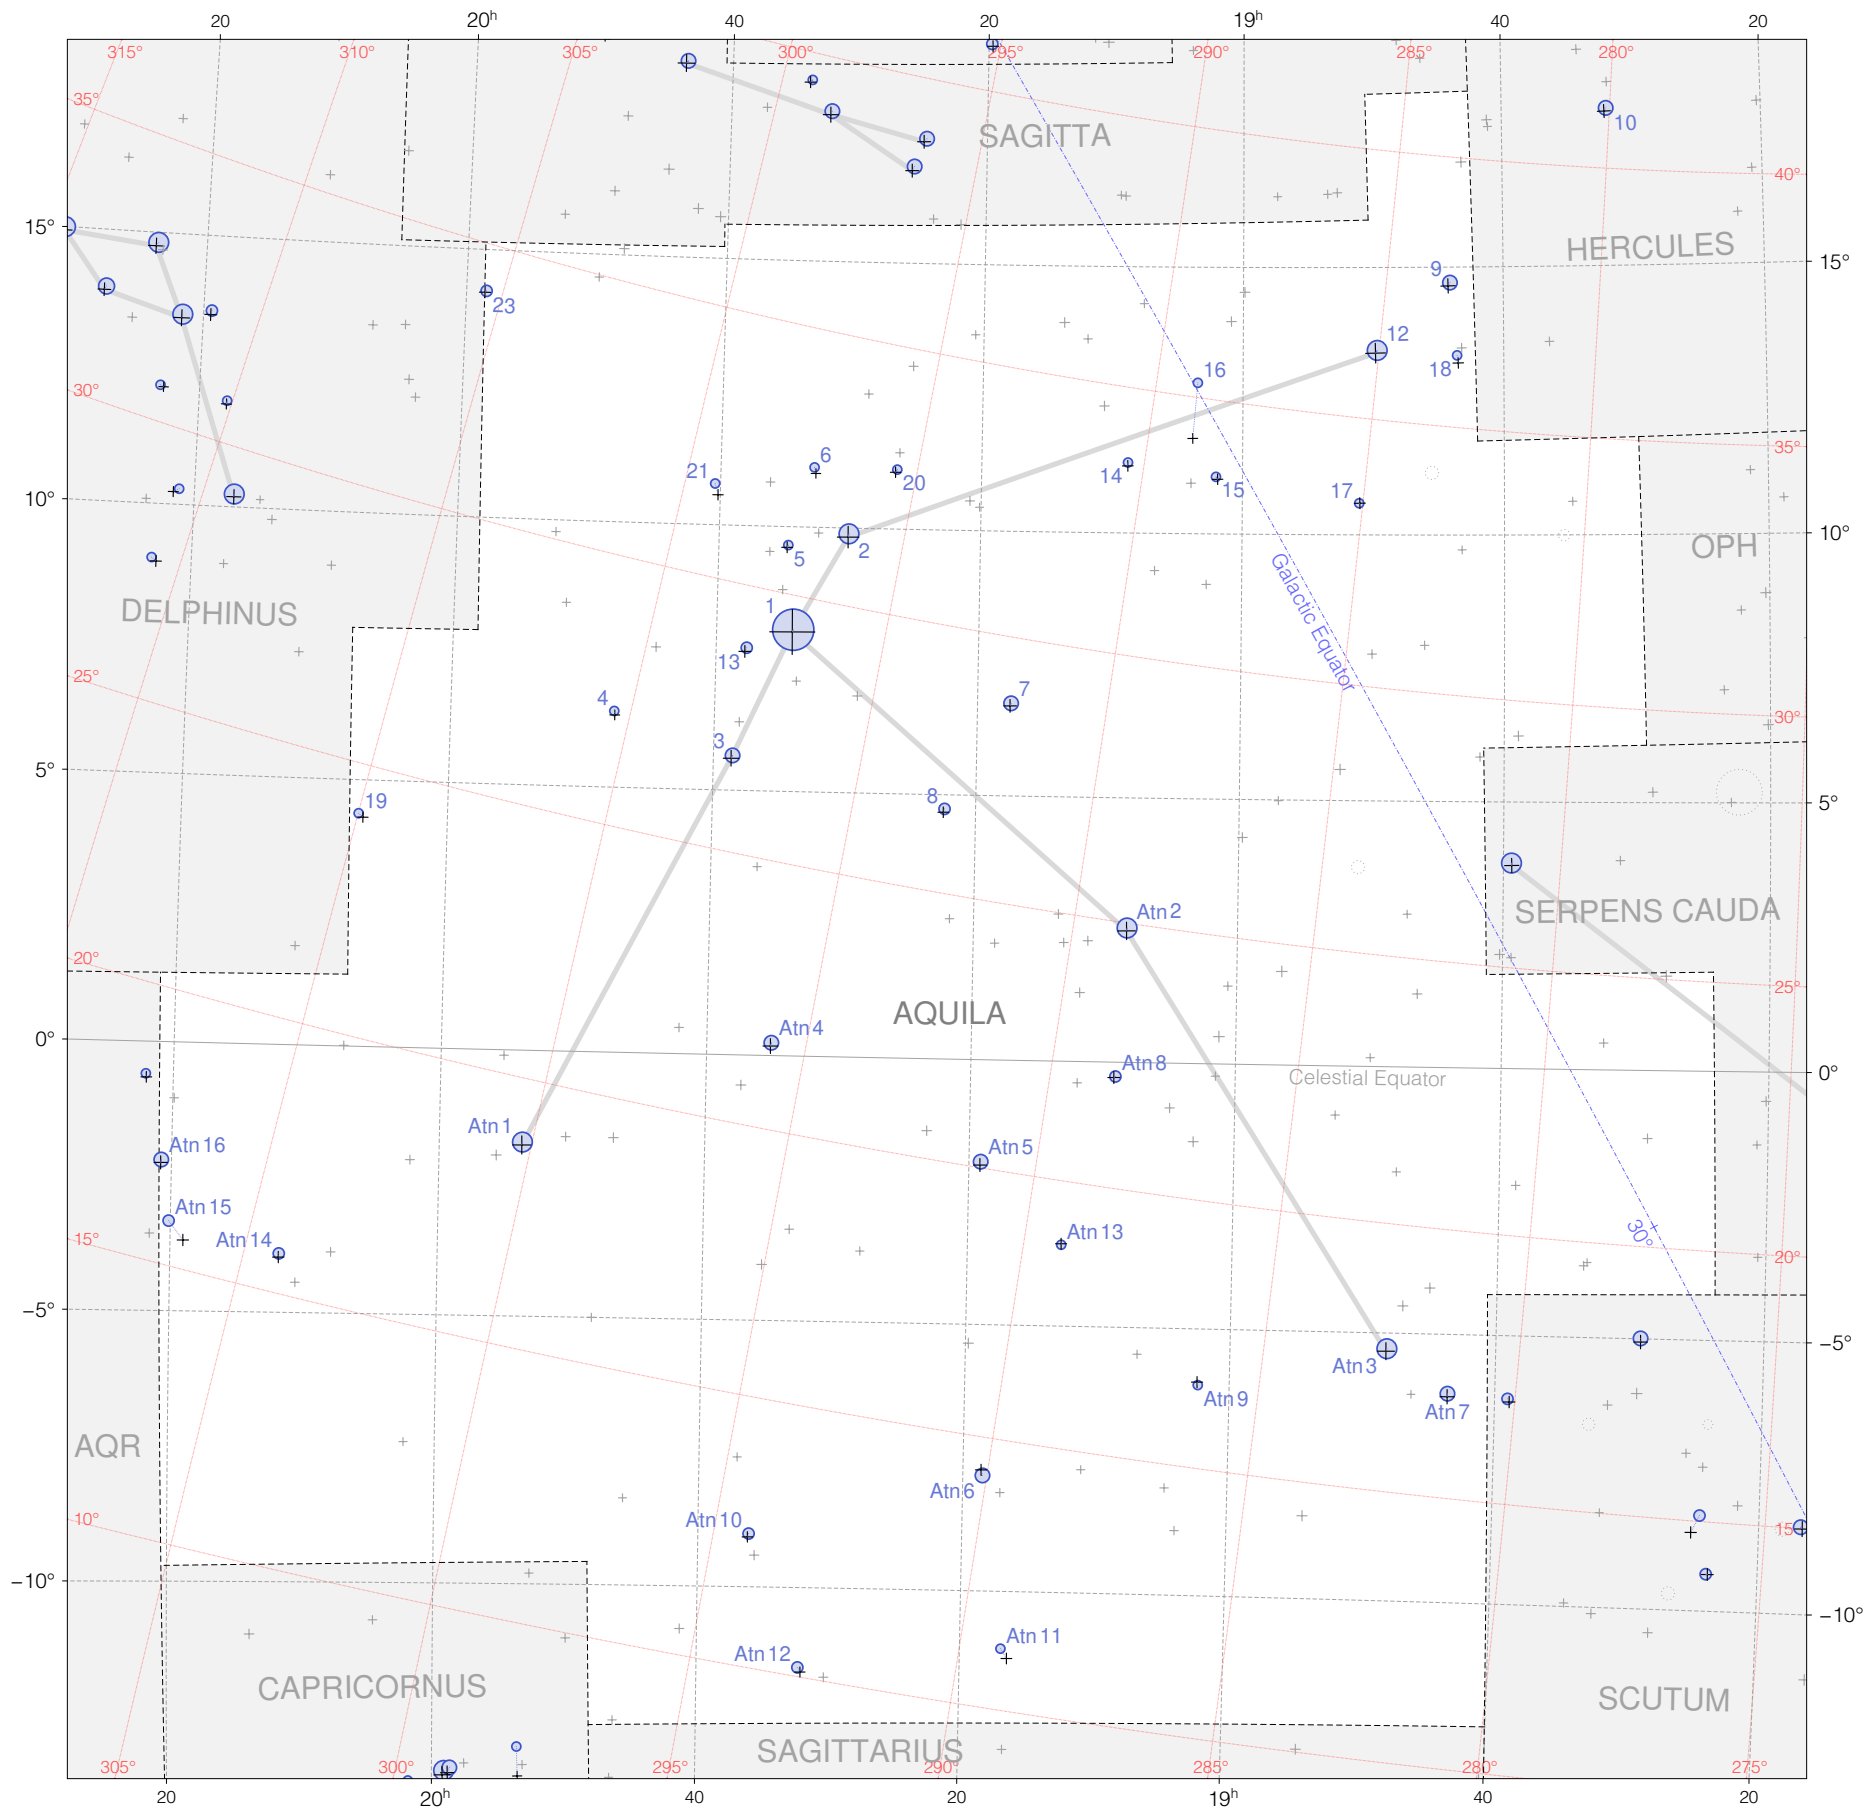

Hevelius Stars in Aquila and Antinous

Magnitudes: 1 2 3 4 5 6 7

Scale at center: 0° 2° 4°