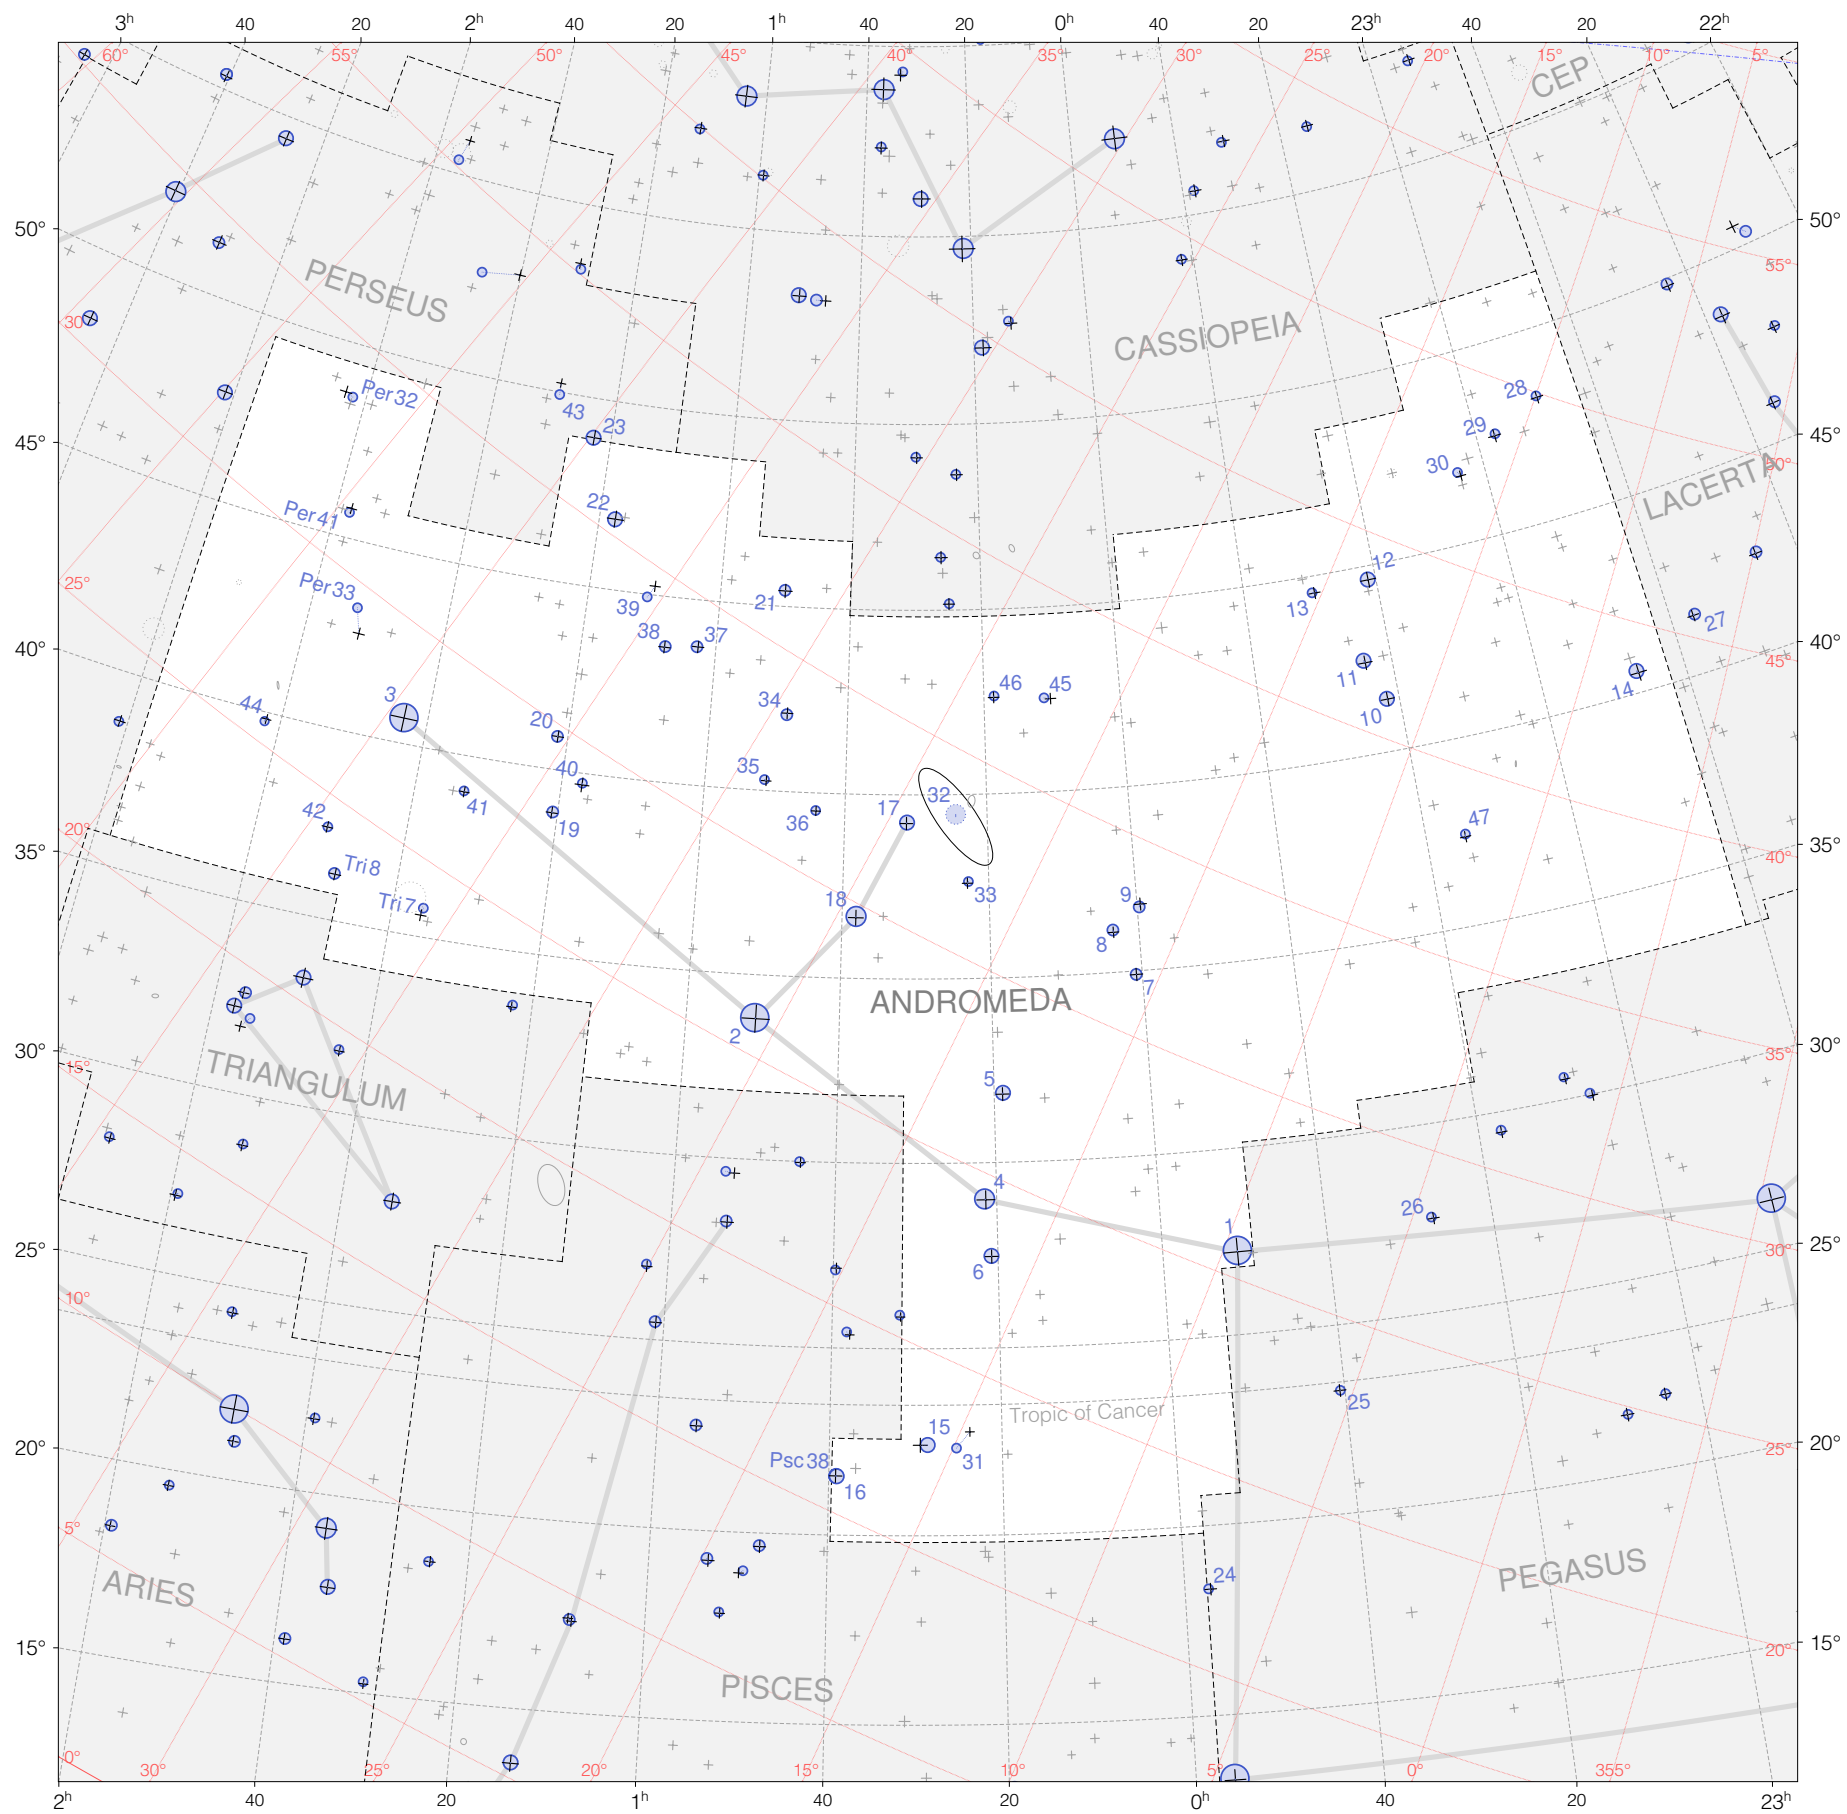

Hevelius Stars in Andromeda

Magnitudes: 
1 2 3 4 5 6 7

Scale at center:  0° 2° 4°