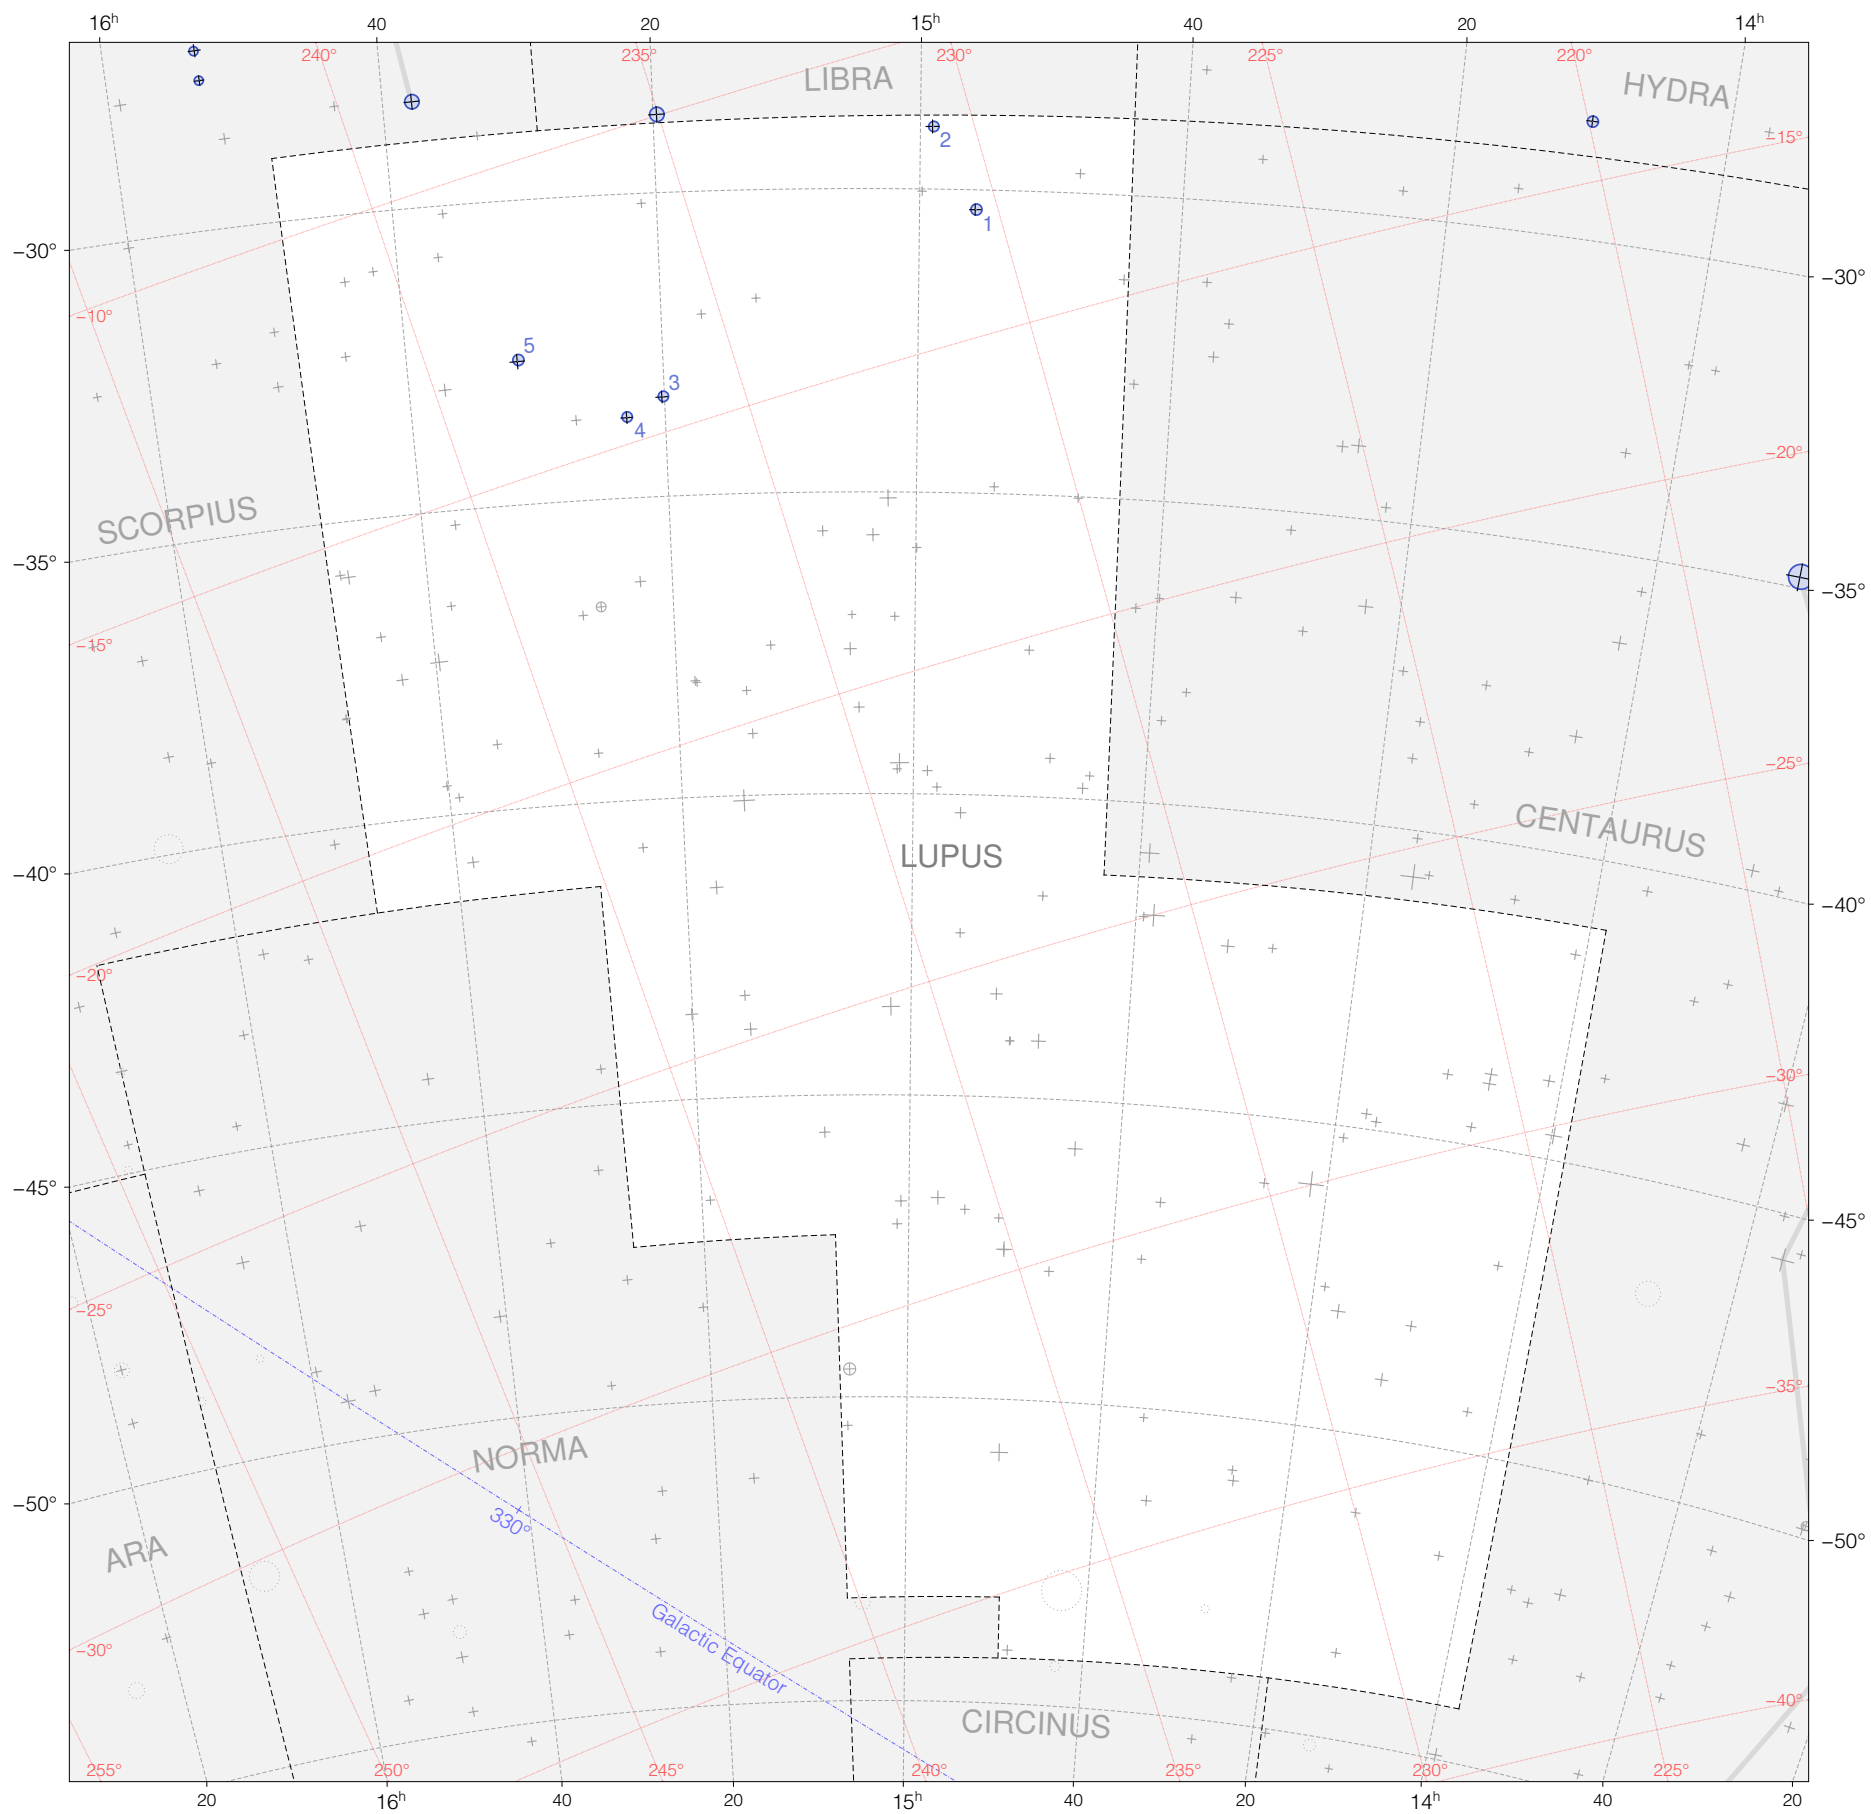

Flamsteed Stars in Lupus

Magnitudes:  1 2 3 4 5 6 7

Scale at center:  0° 2° 4°