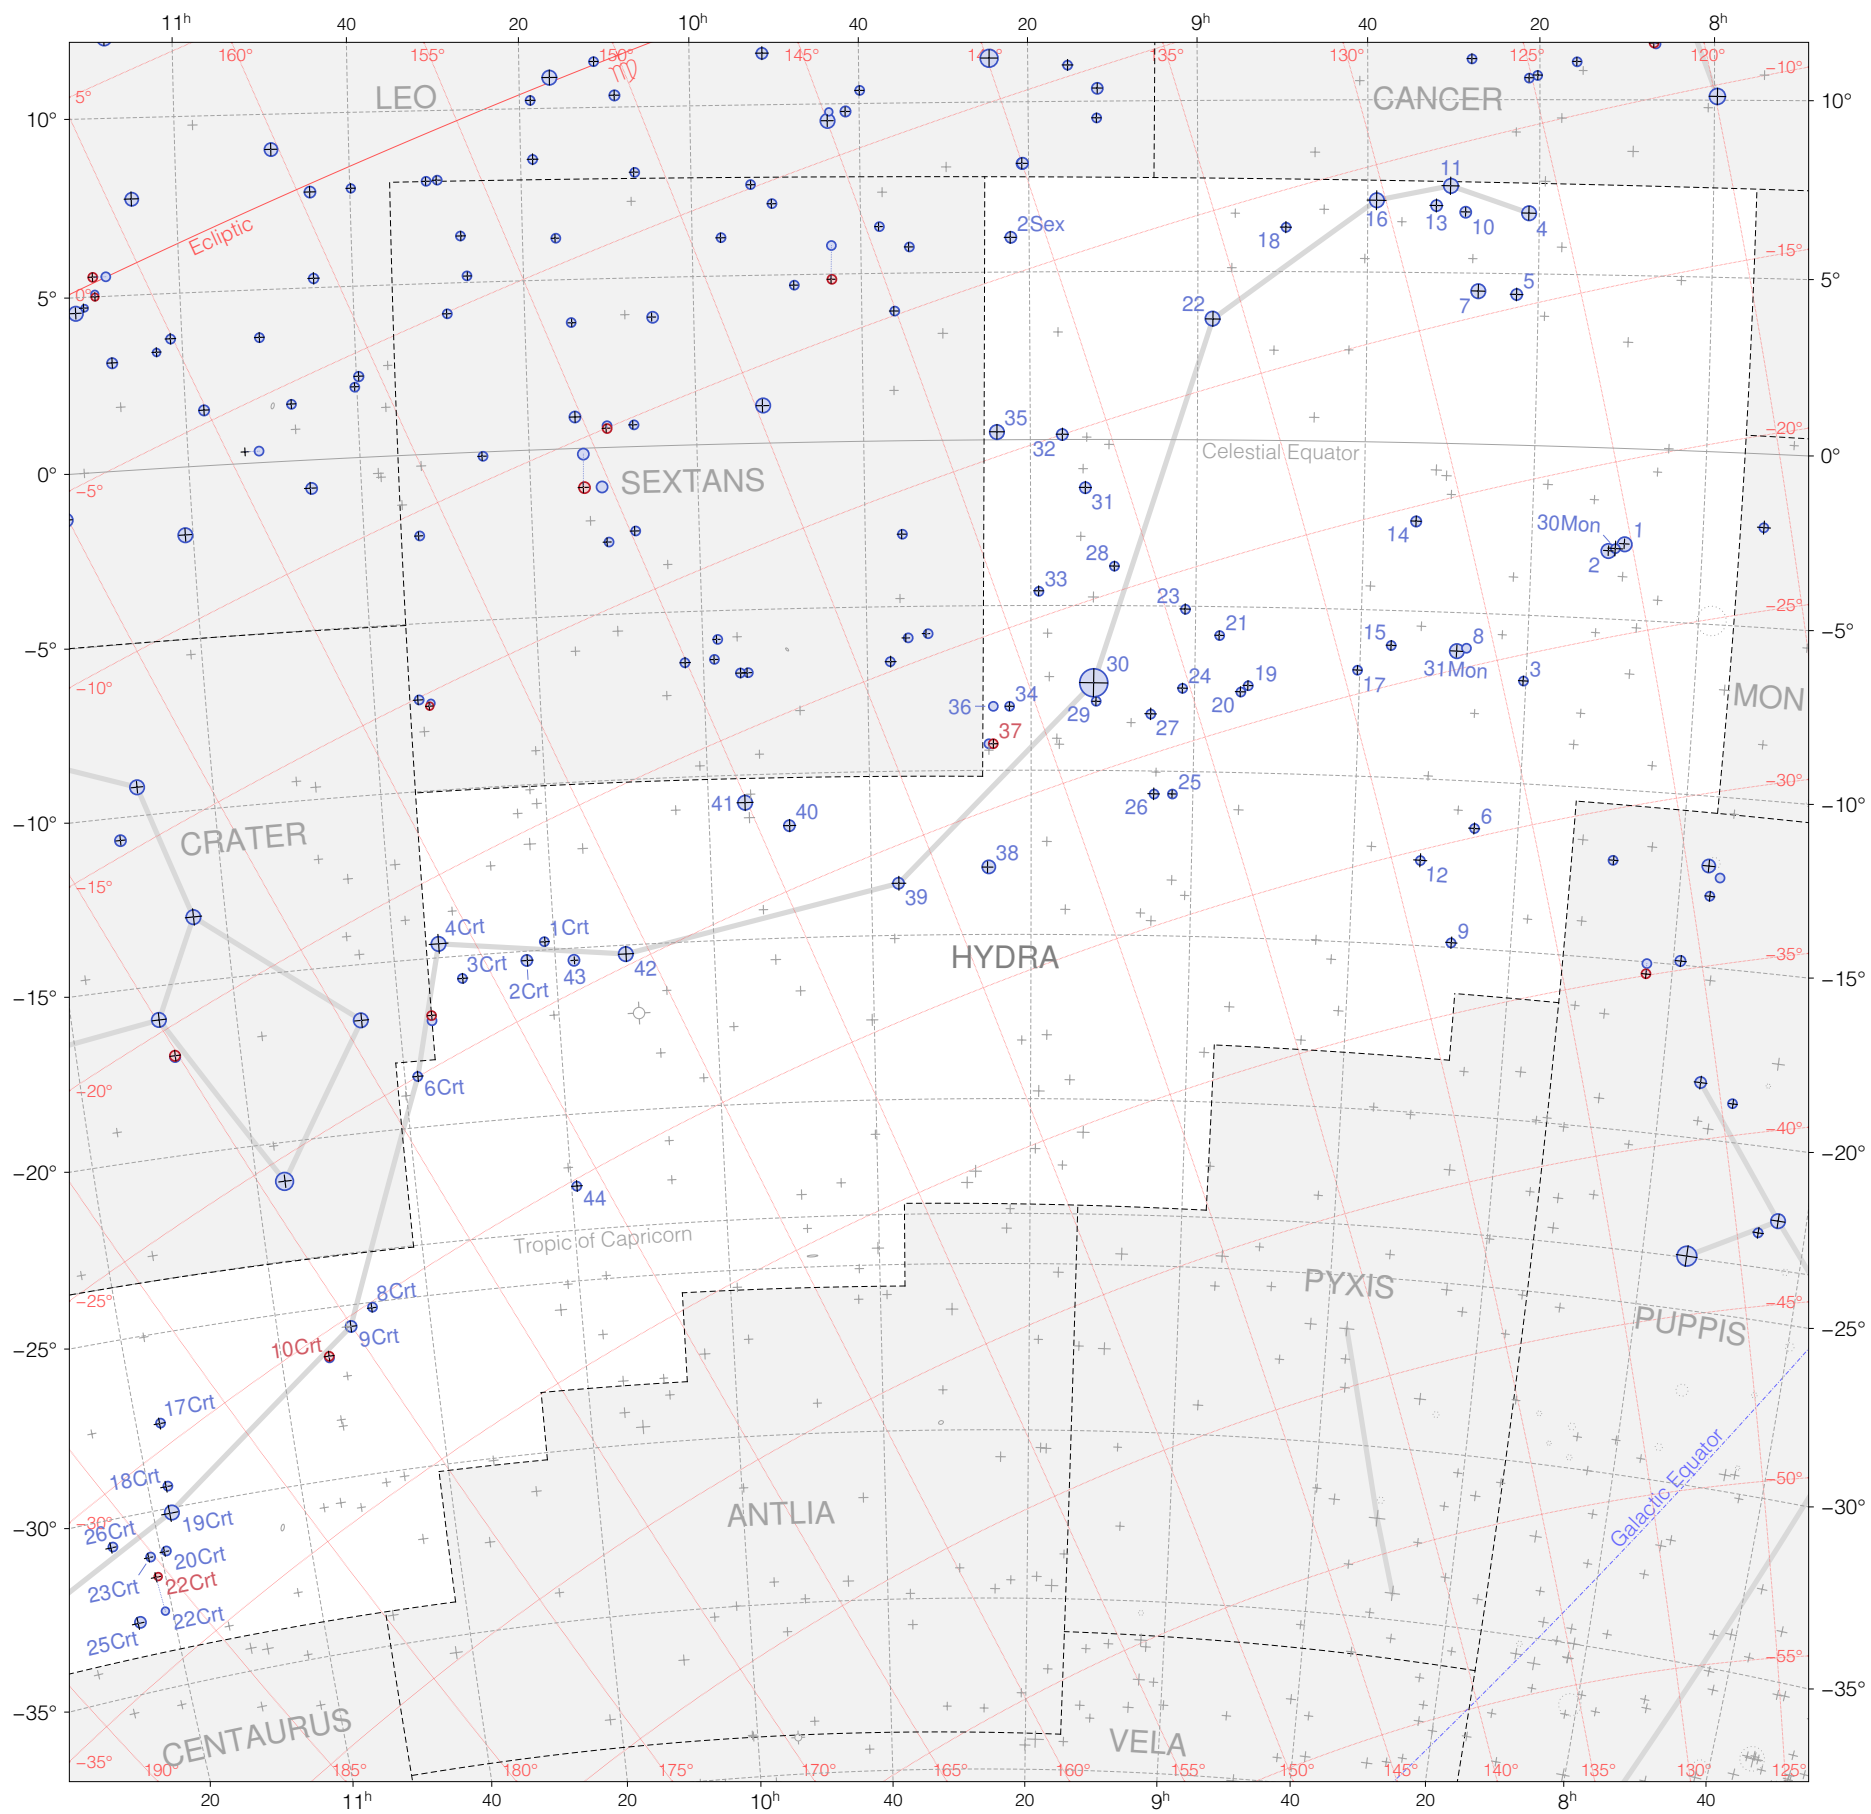

Flamsteed Stars in Hydra (west)

Magnitudes: 
1 2 3 4 5 6 7

Scale at center:  0° 2° 4°