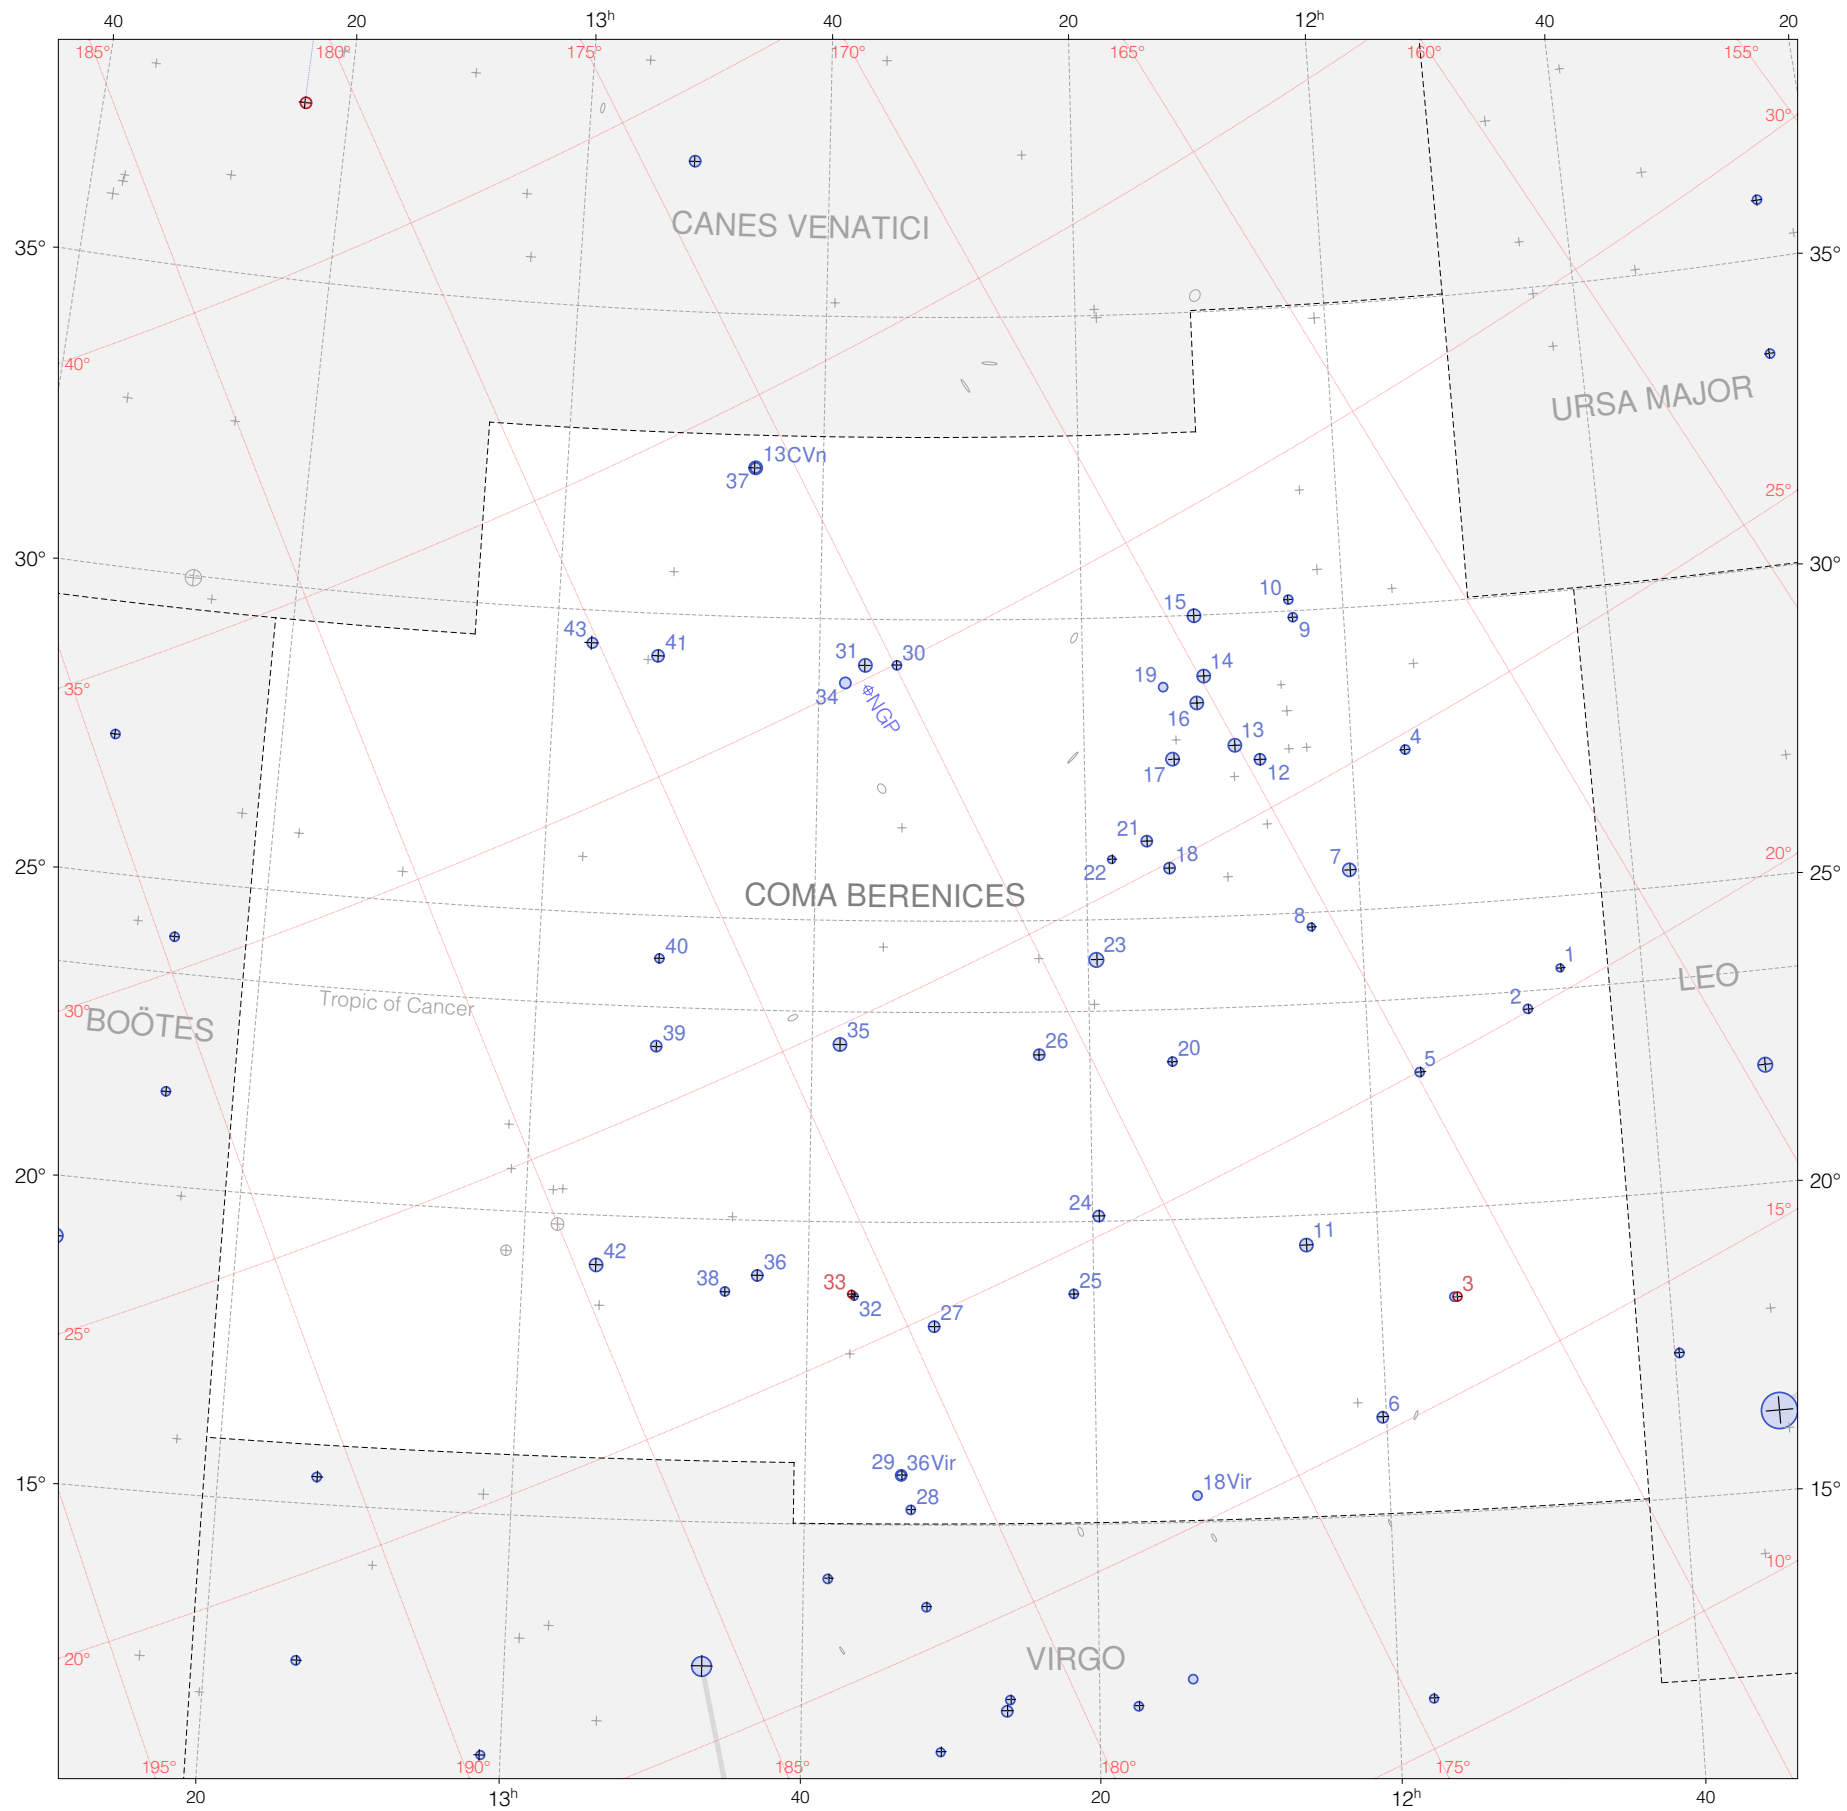

# Flamsteed Stars in Coma Berenices

Magnitudes:  1 2 3 4 5 6 7

Scale at center:  0° 2° 4°