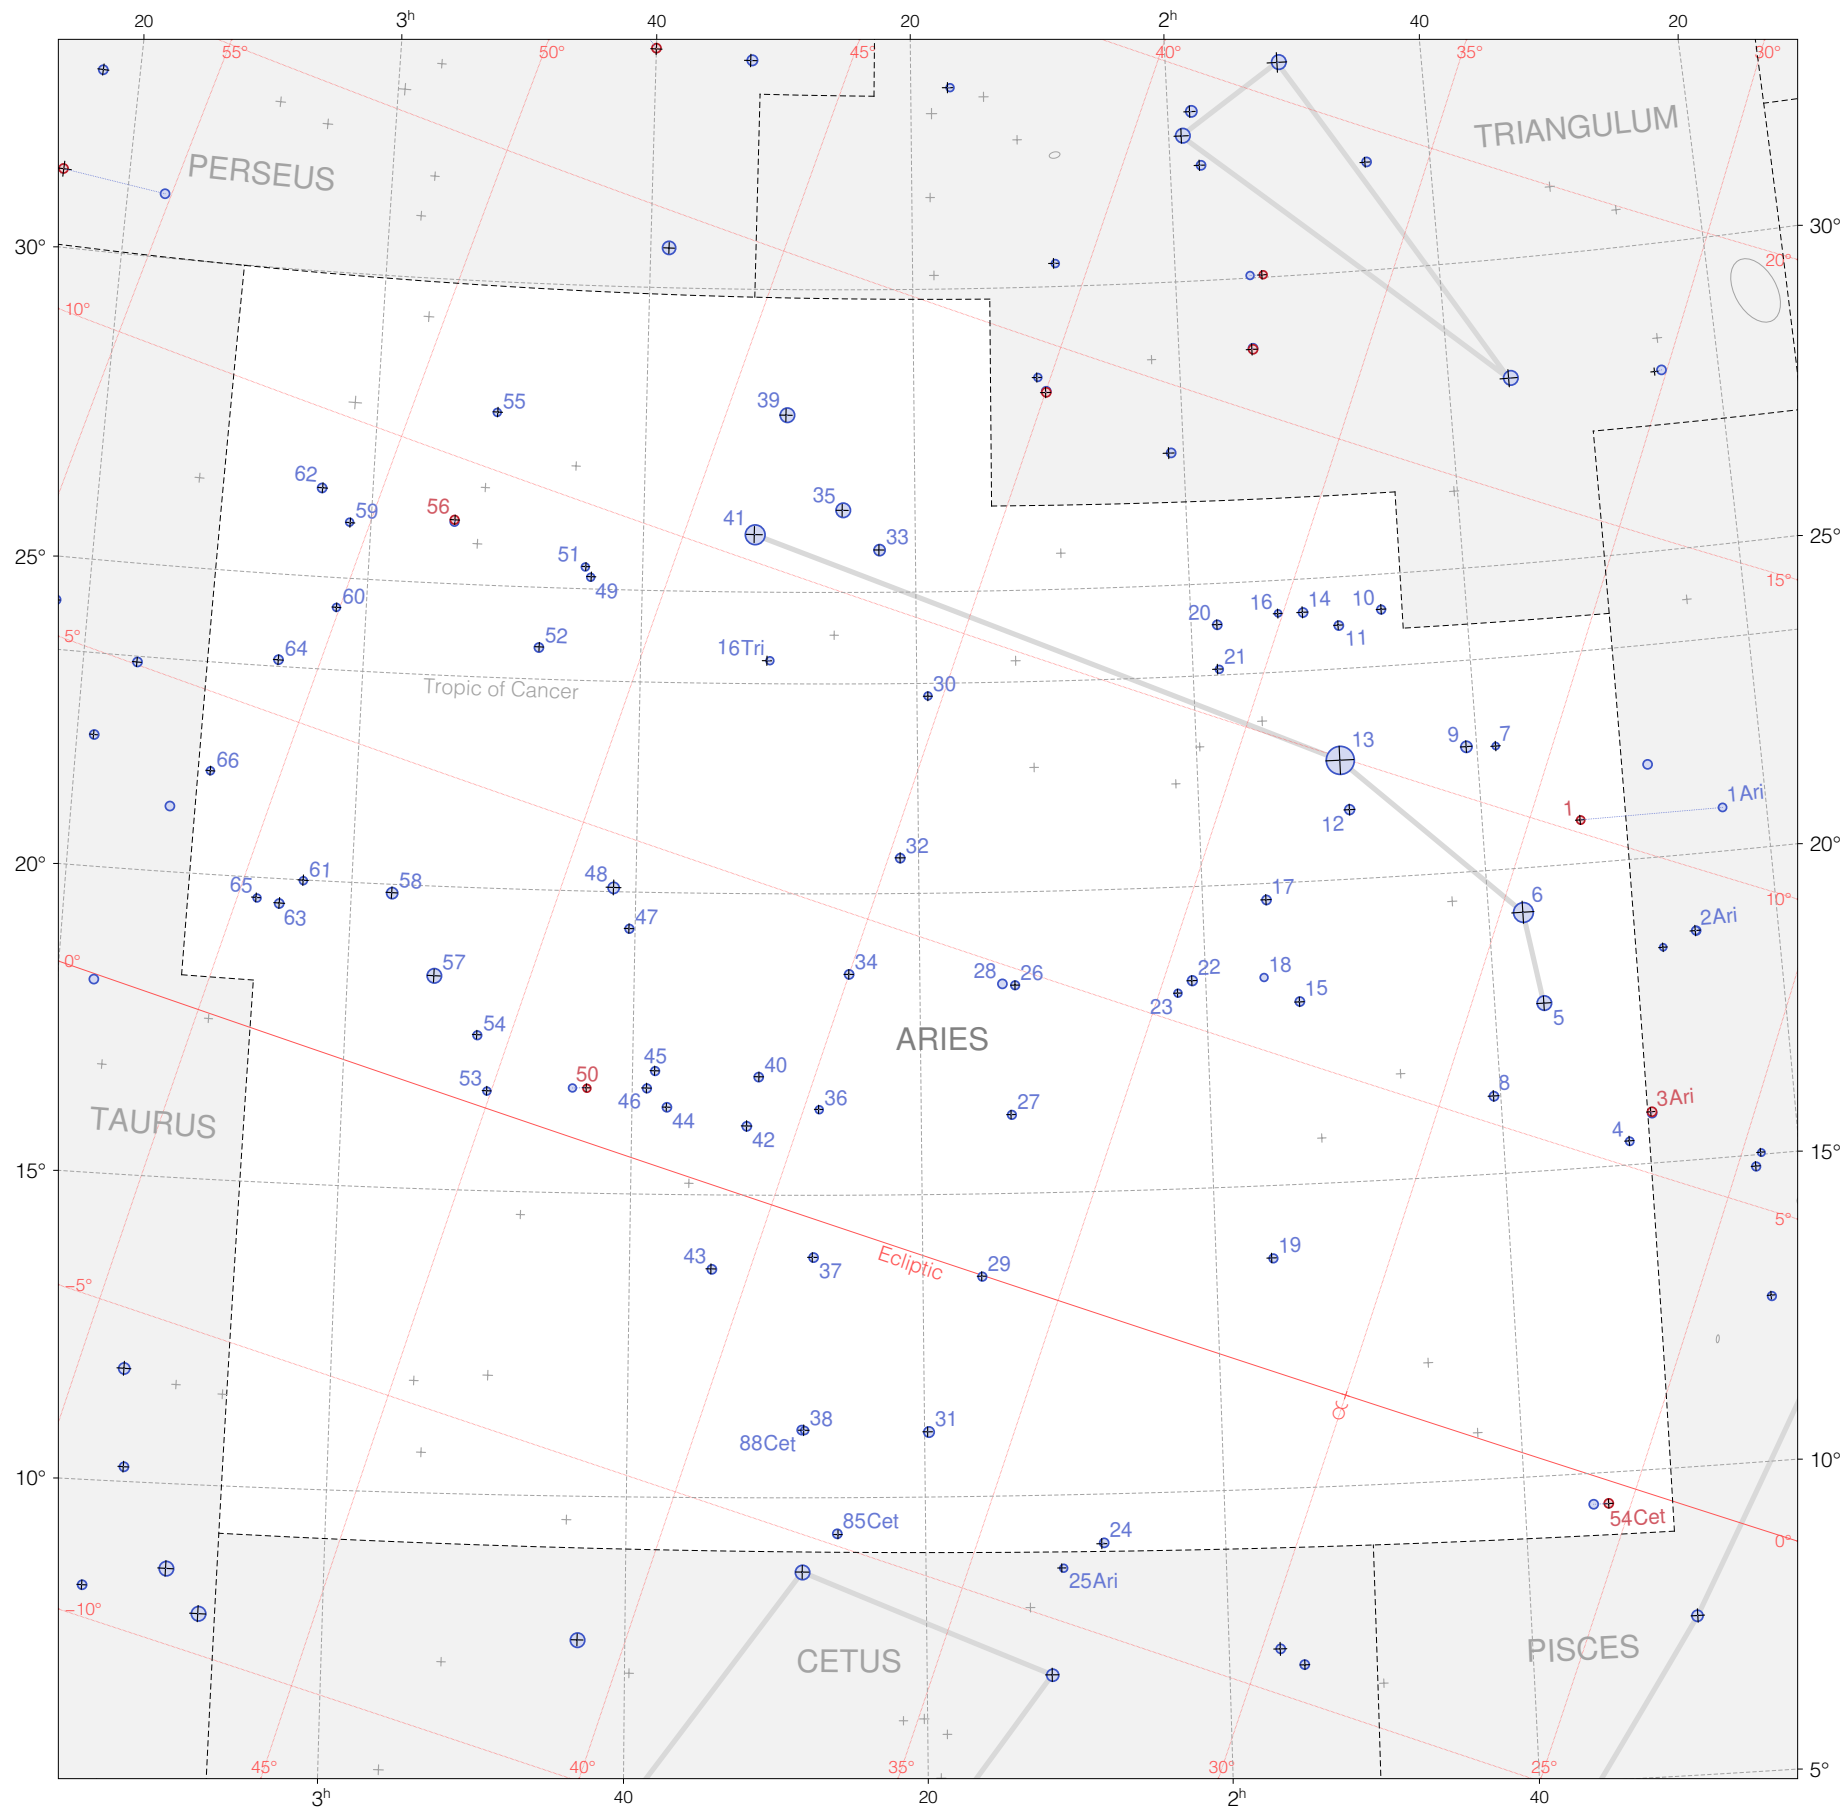

# Flamsteed Stars in Aries

Magnitudes:   
1 2 3 4 5 6 7

Scale at center:  0° 2° 4°