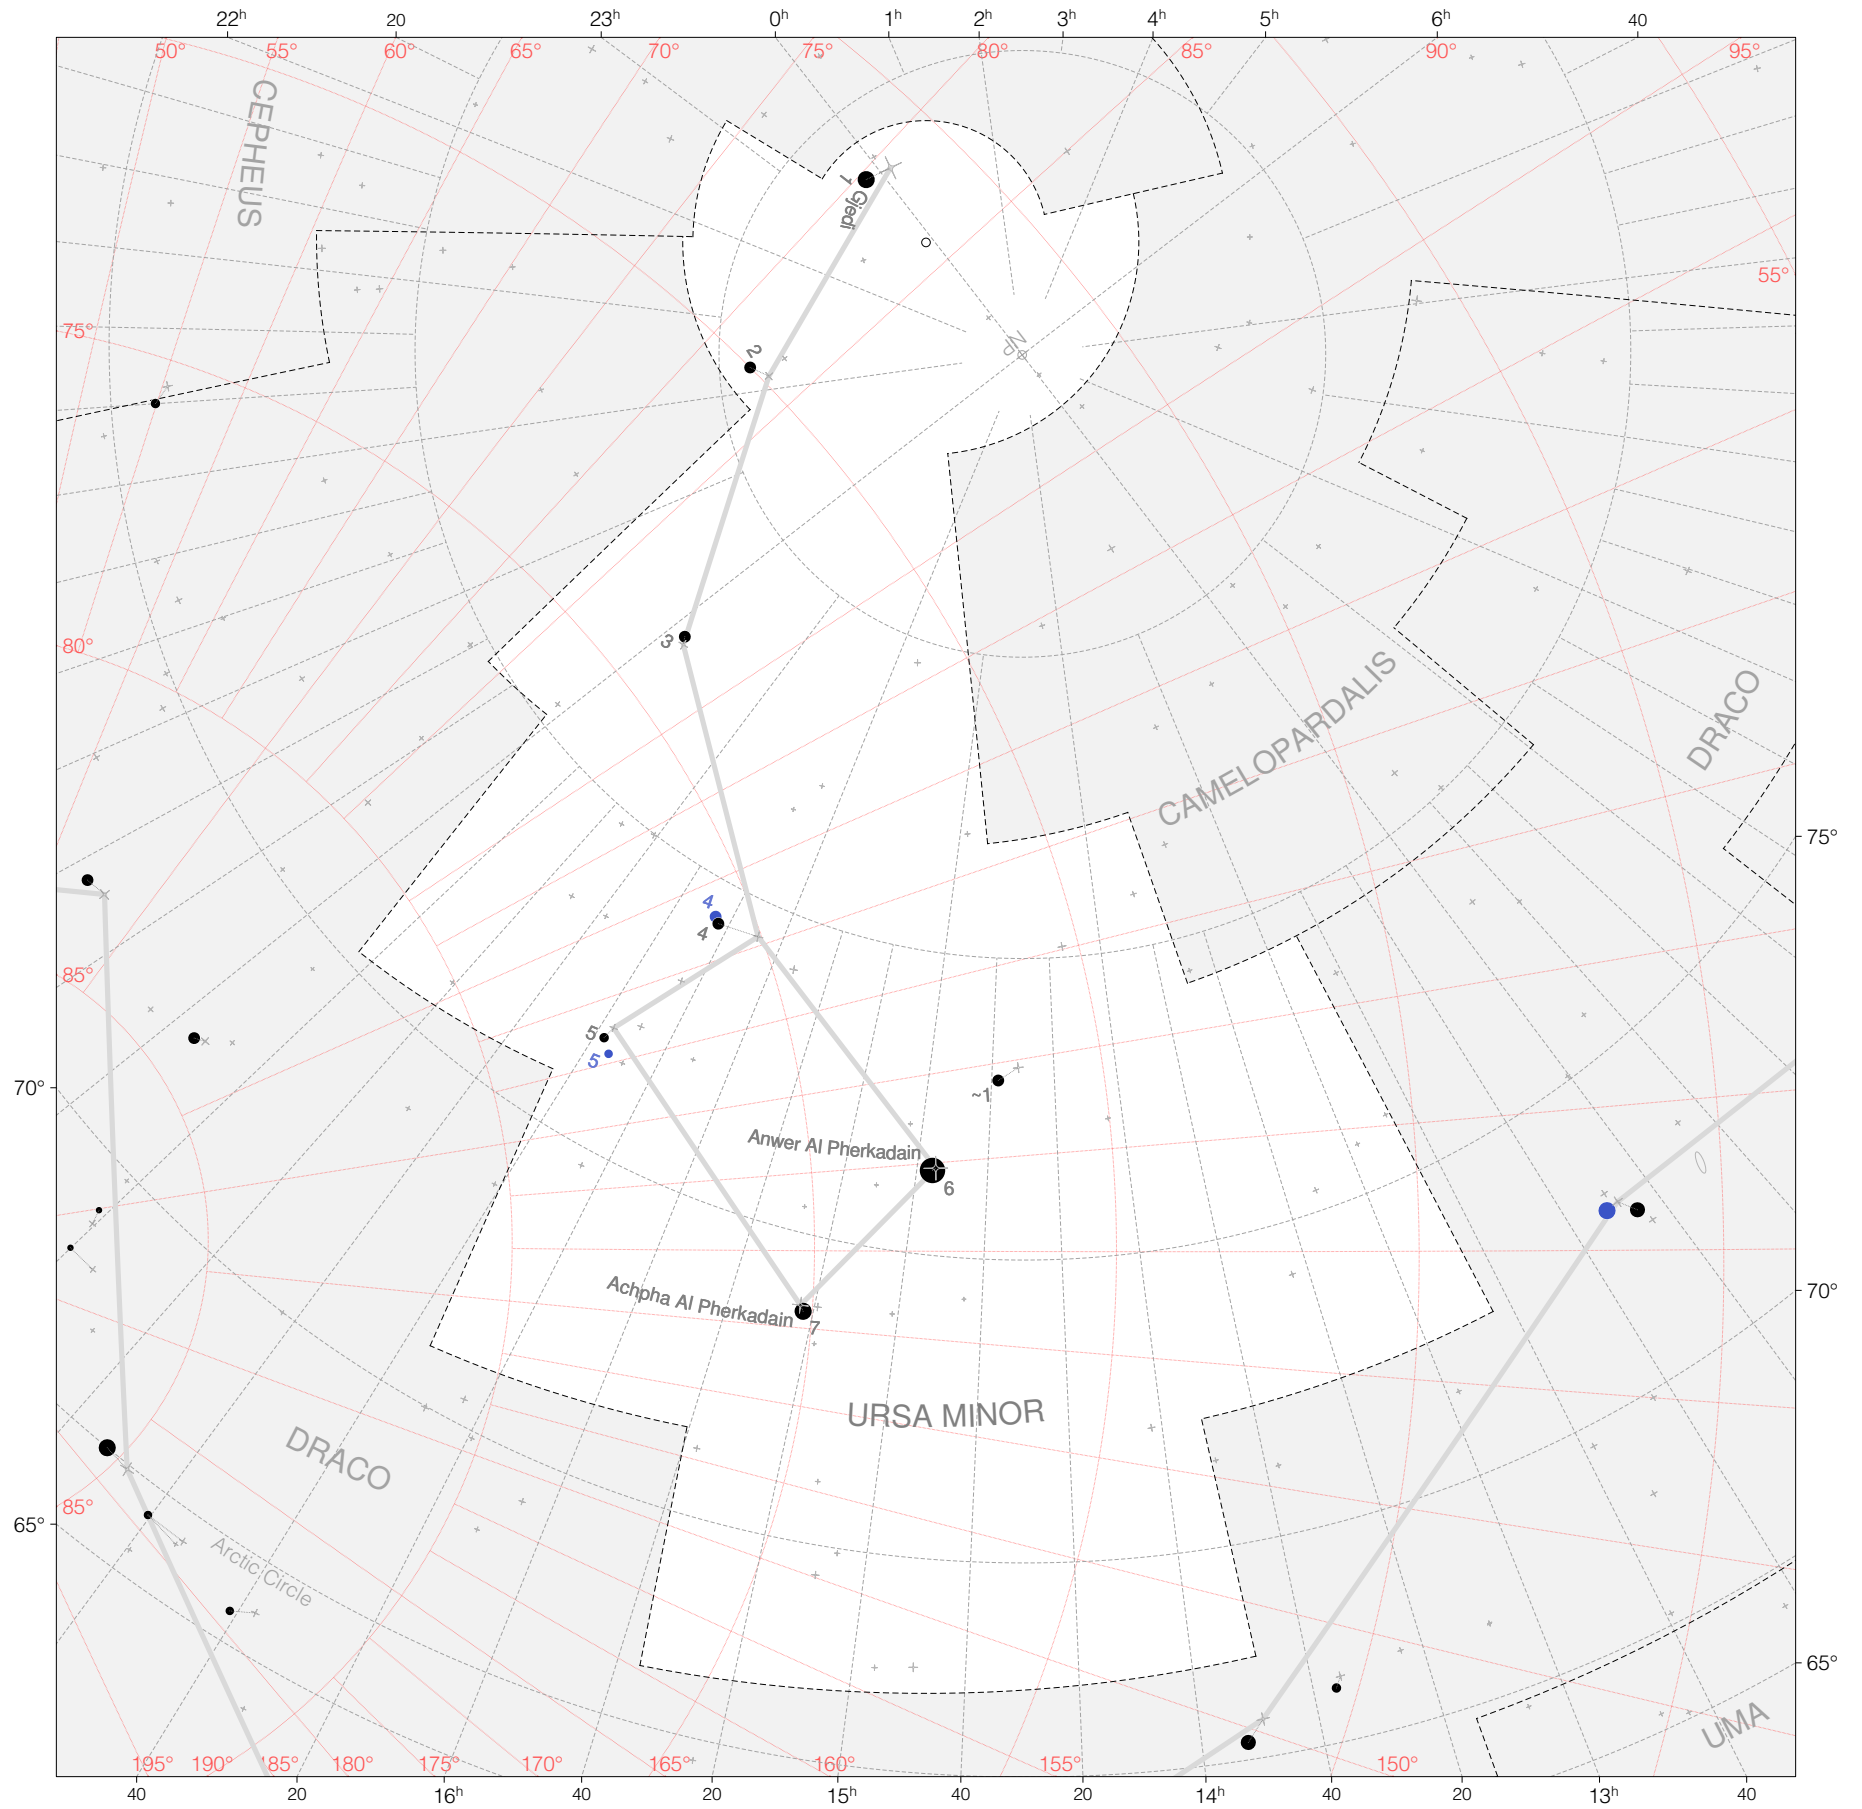

Ulugh Beg Stars in Ursa Minor

Magnitudes: 1 2 3 4 5 6 7

Versions: k b

Scale at center: 0° 2° 4°