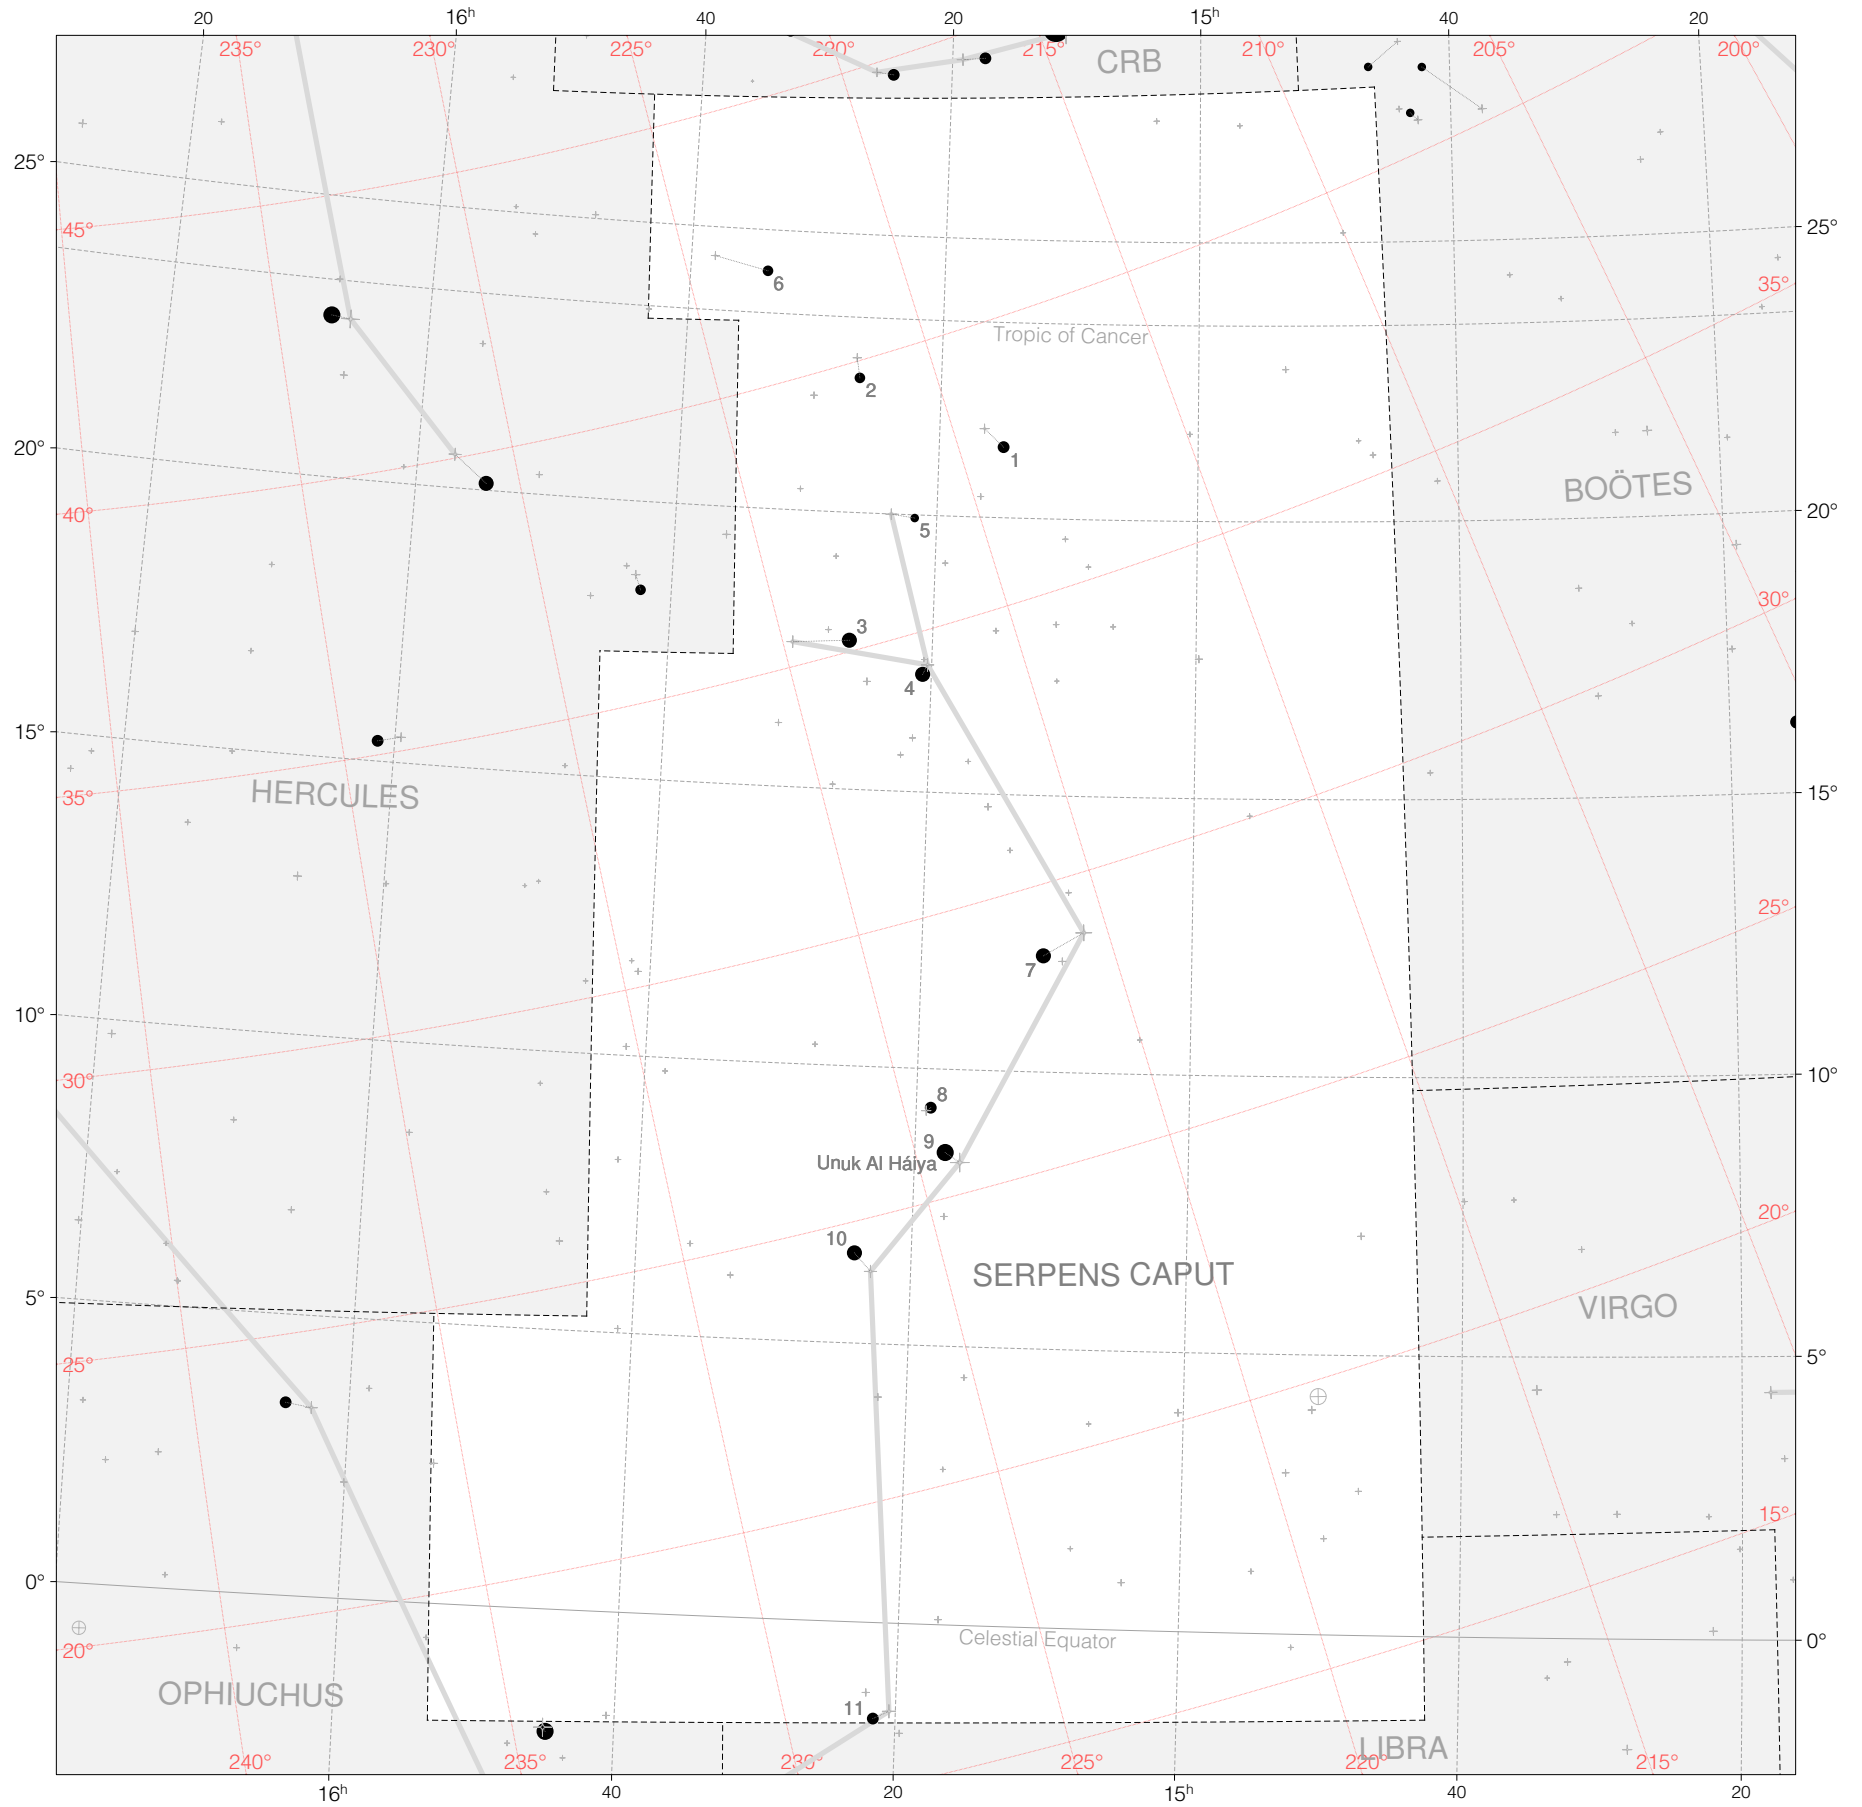

Ulugh Beg Stars in Serpens Caput

Magnitudes: 1 2 3 4 5 6 7

Versions: k b

Scale at center: 0° 2° 4°