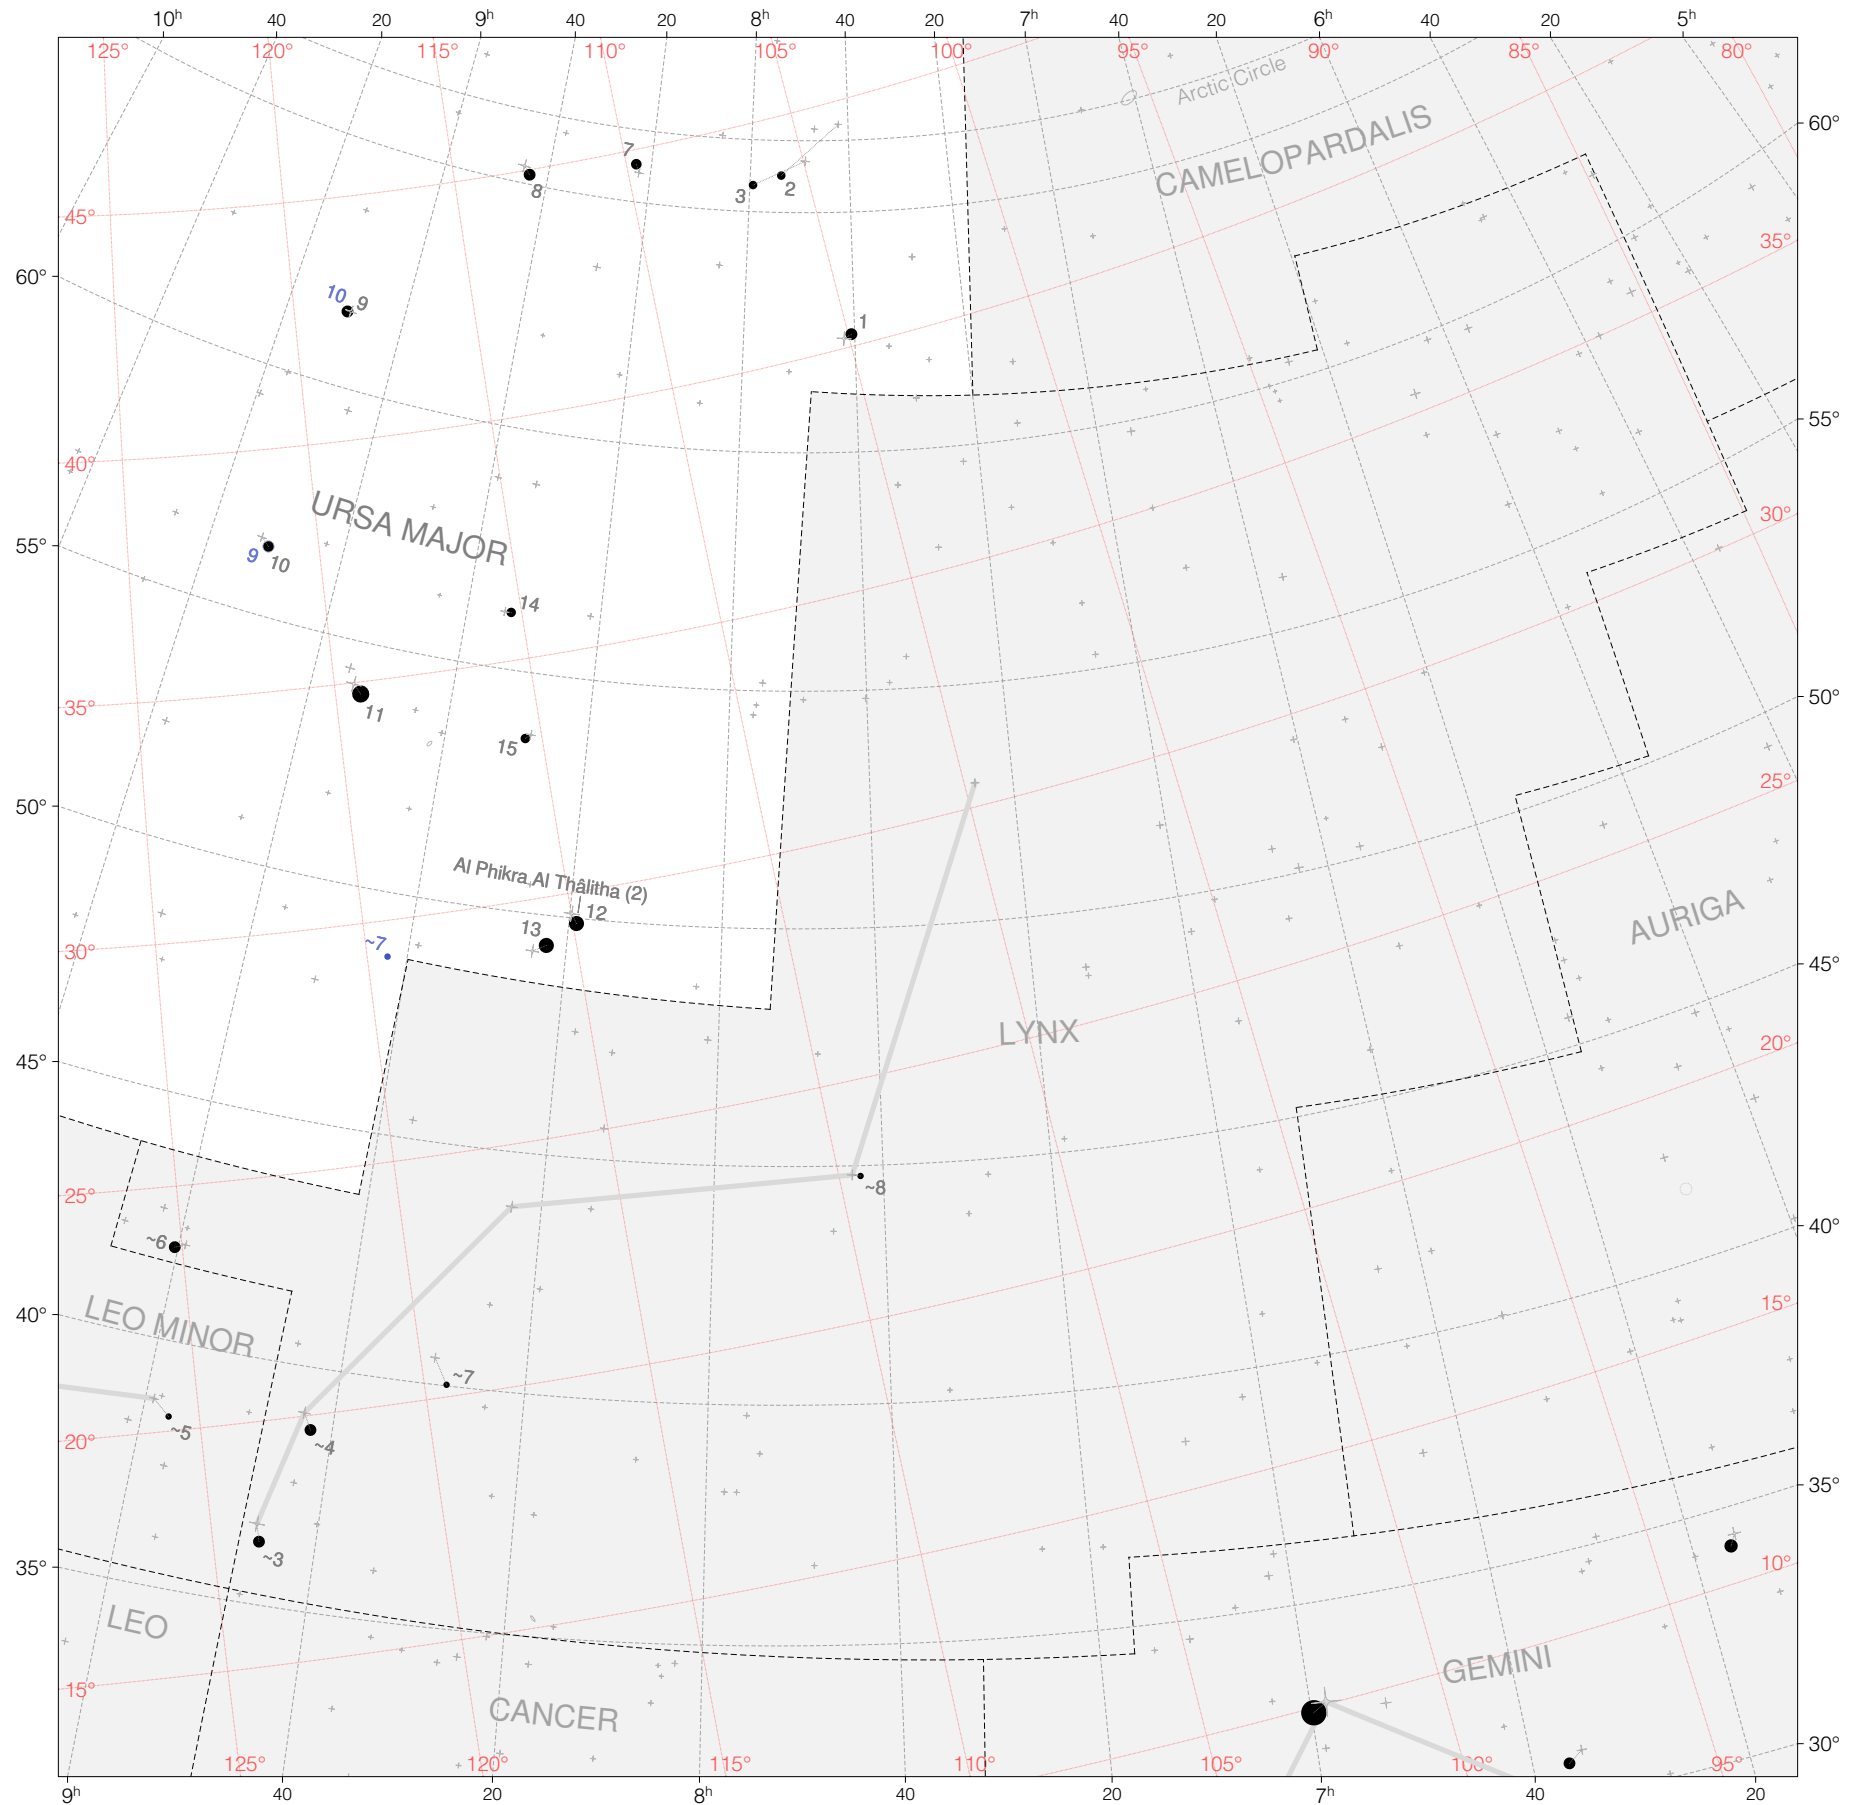

Ulug Beg Stars in Ursa Major (overflow)

Magnitudes: 1 2 3 4 5 6 7

Versions: ● ●
k b

Scale at center: 0° 2° 4°