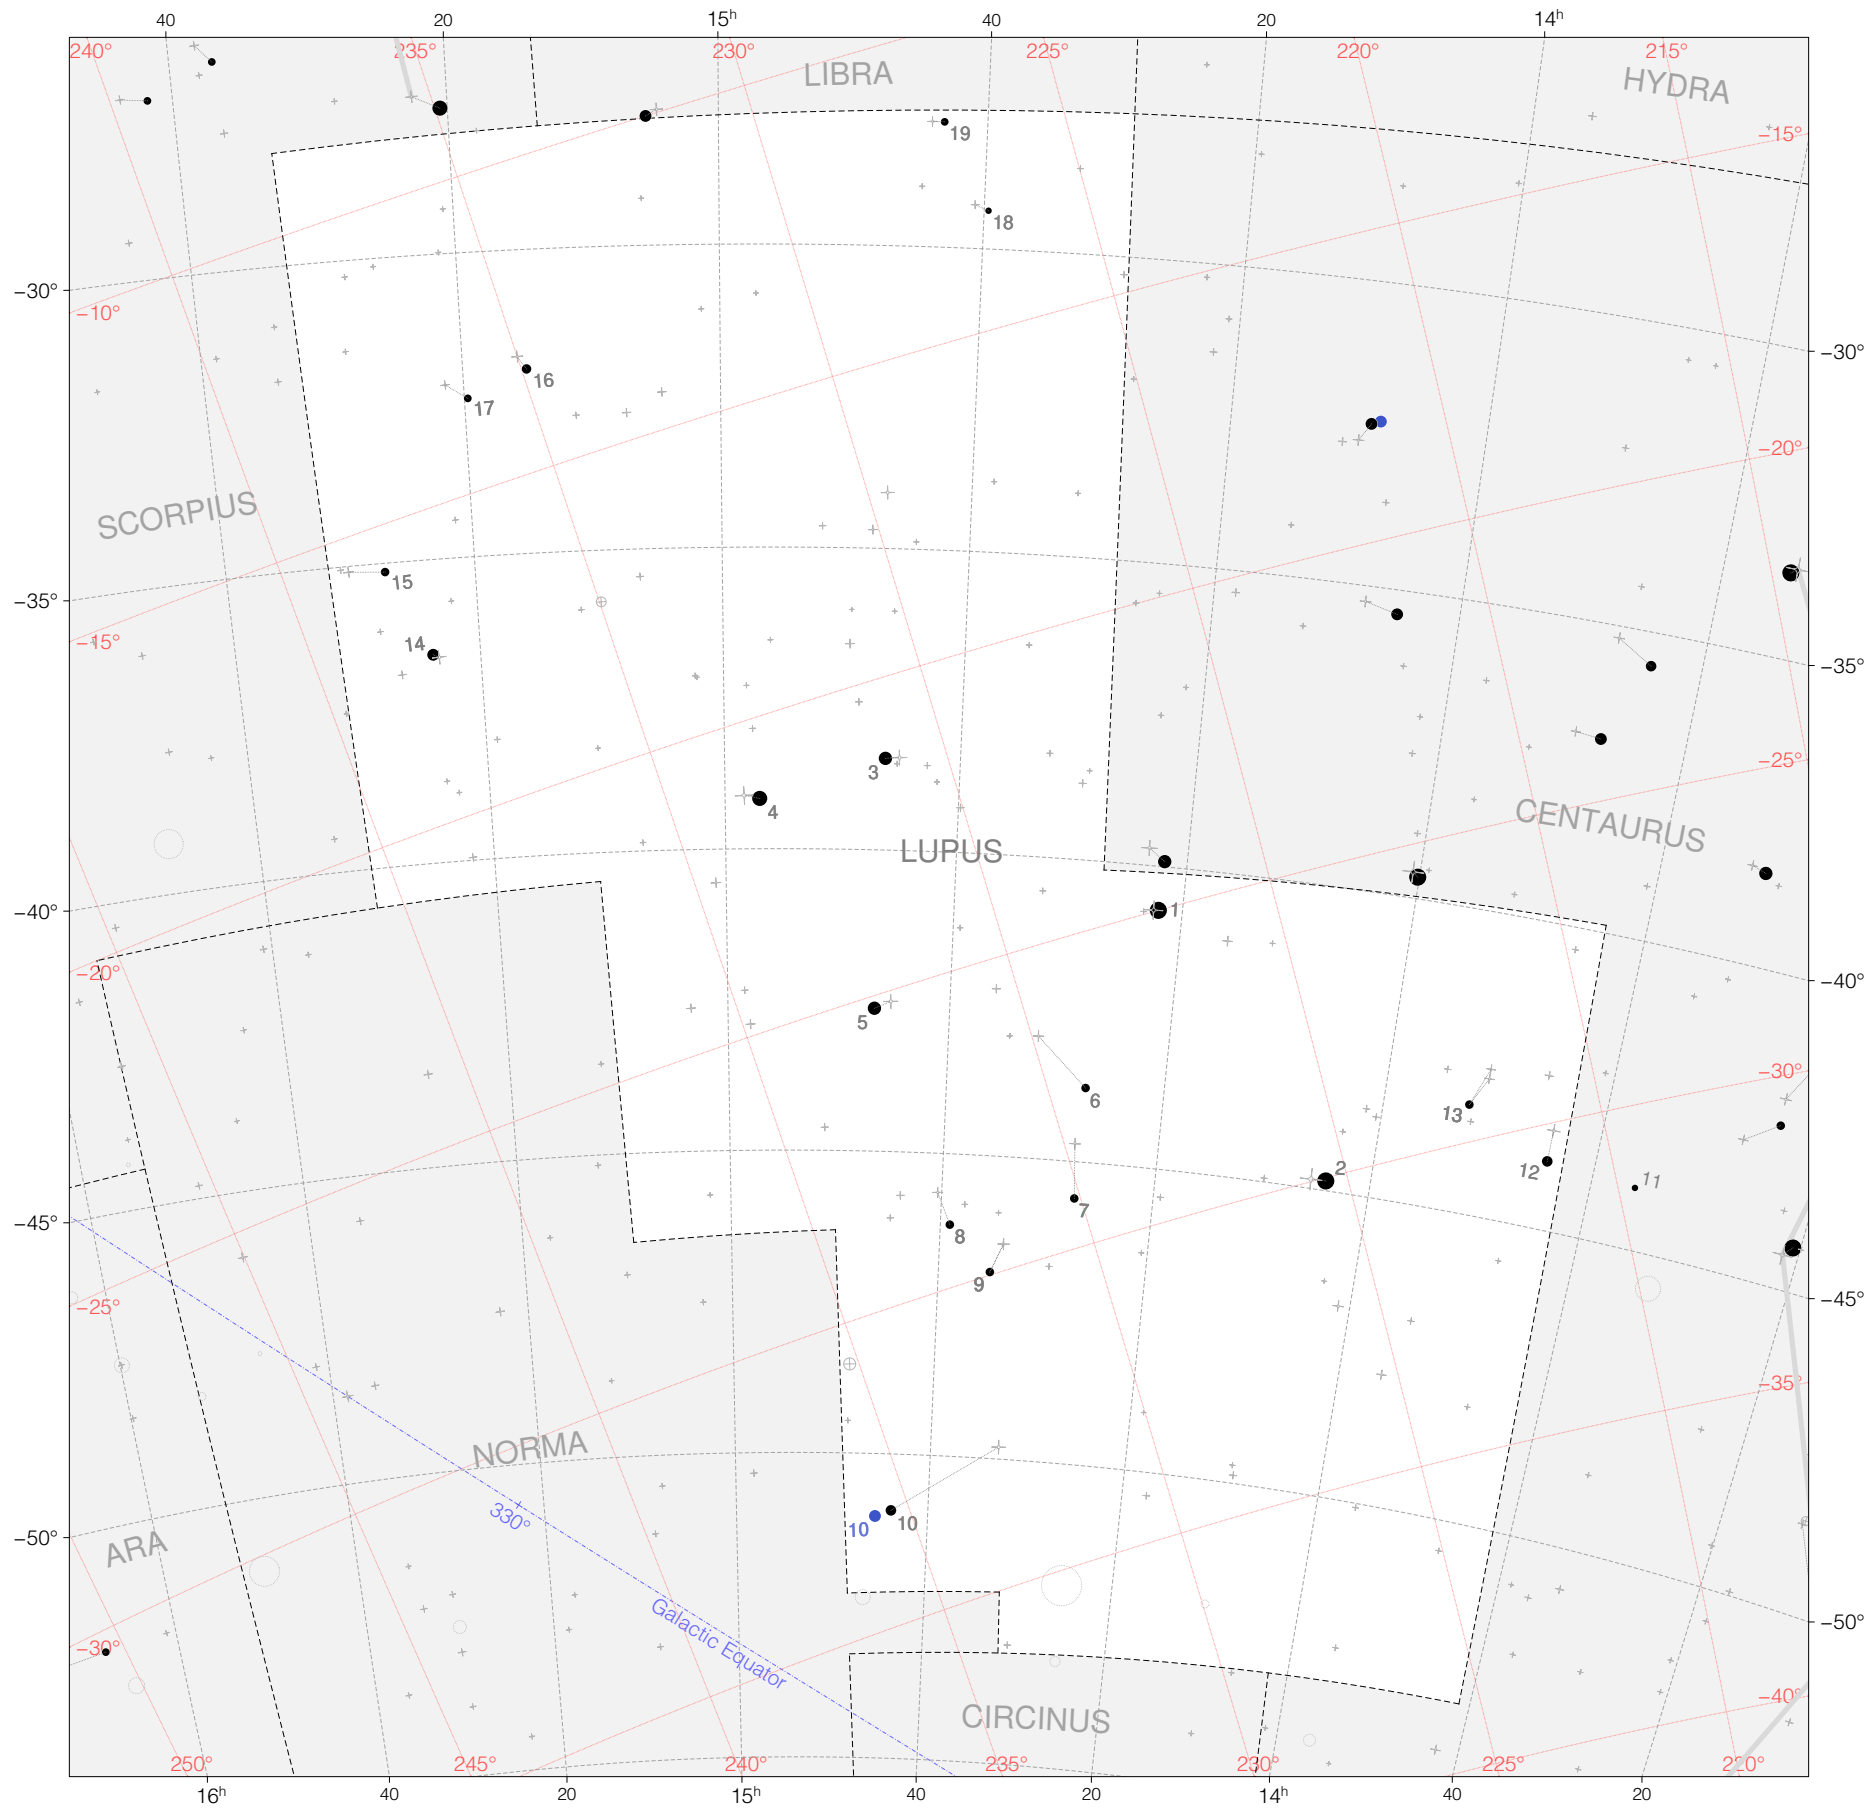

Ulugh Beg Stars in Lupus

Magnitudes: 1 2 3 4 5 6 7

Versions: k b

Scale at center: 0° 2° 4°