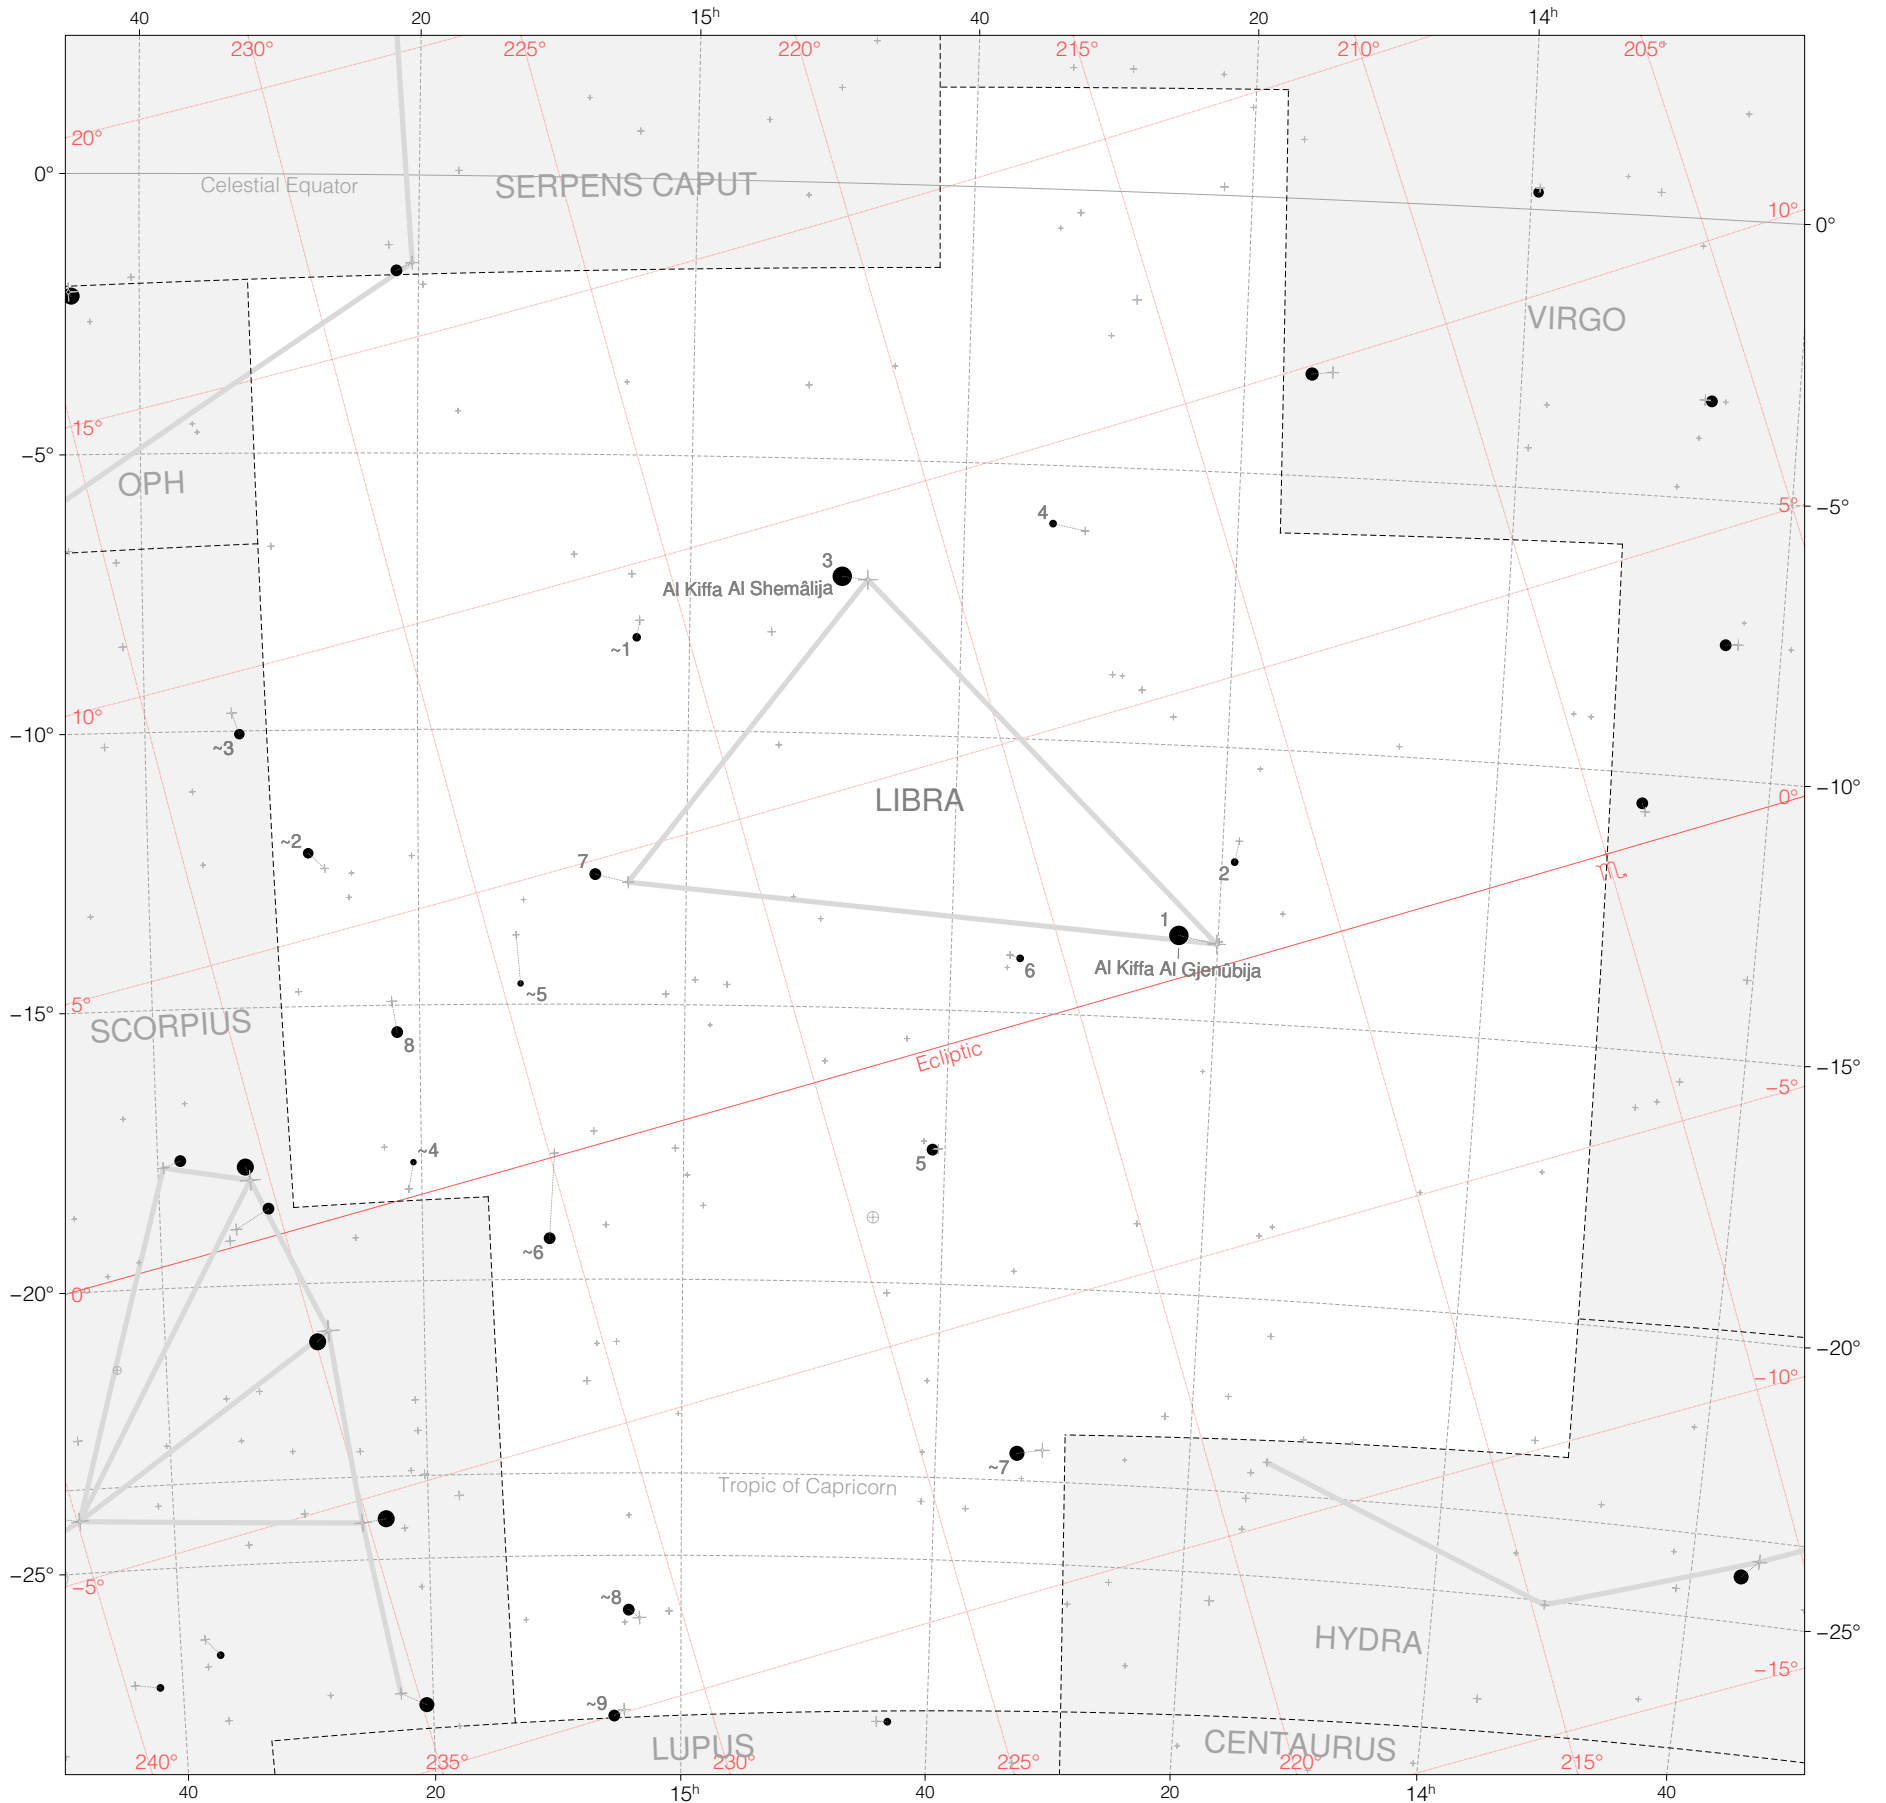

Ulugh Beg Stars in Libra

Magnitudes: 1 2 3 4 5 6 7

Versions: k b

Scale at center: 0° 2° 4°