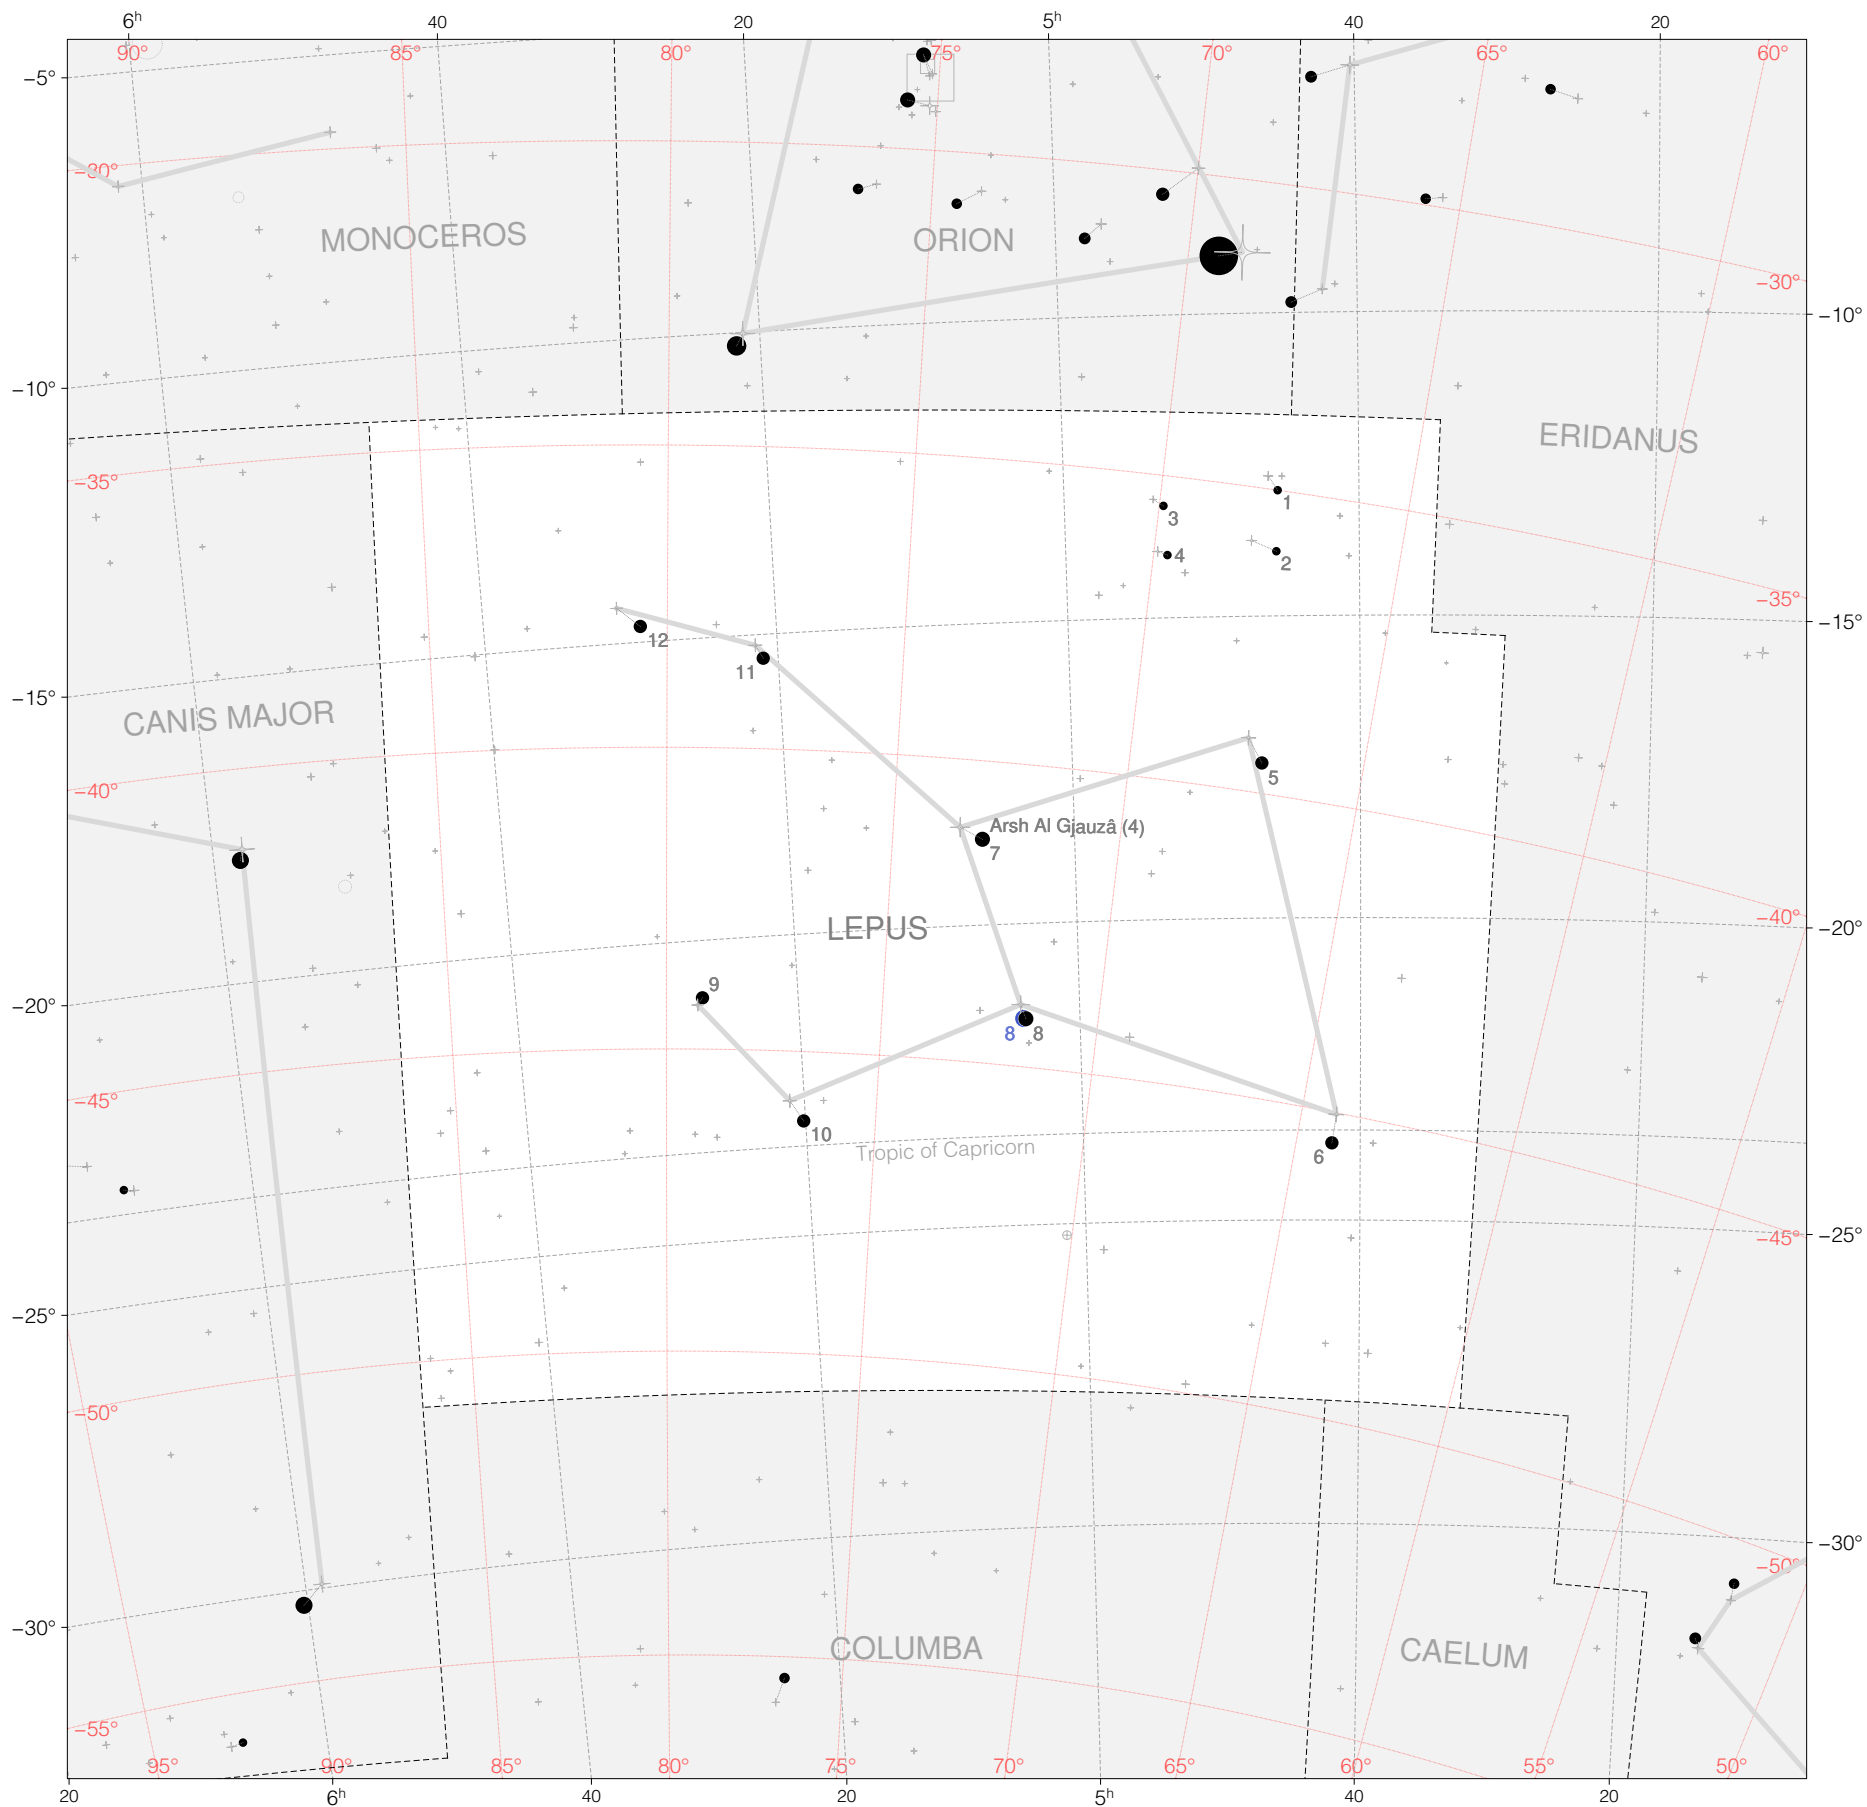

Ulugh Beg Stars in Lepus

Magnitudes: 1 2 3 4 5 6 7

Versions: k b

Scale at center: 0° 2° 4°