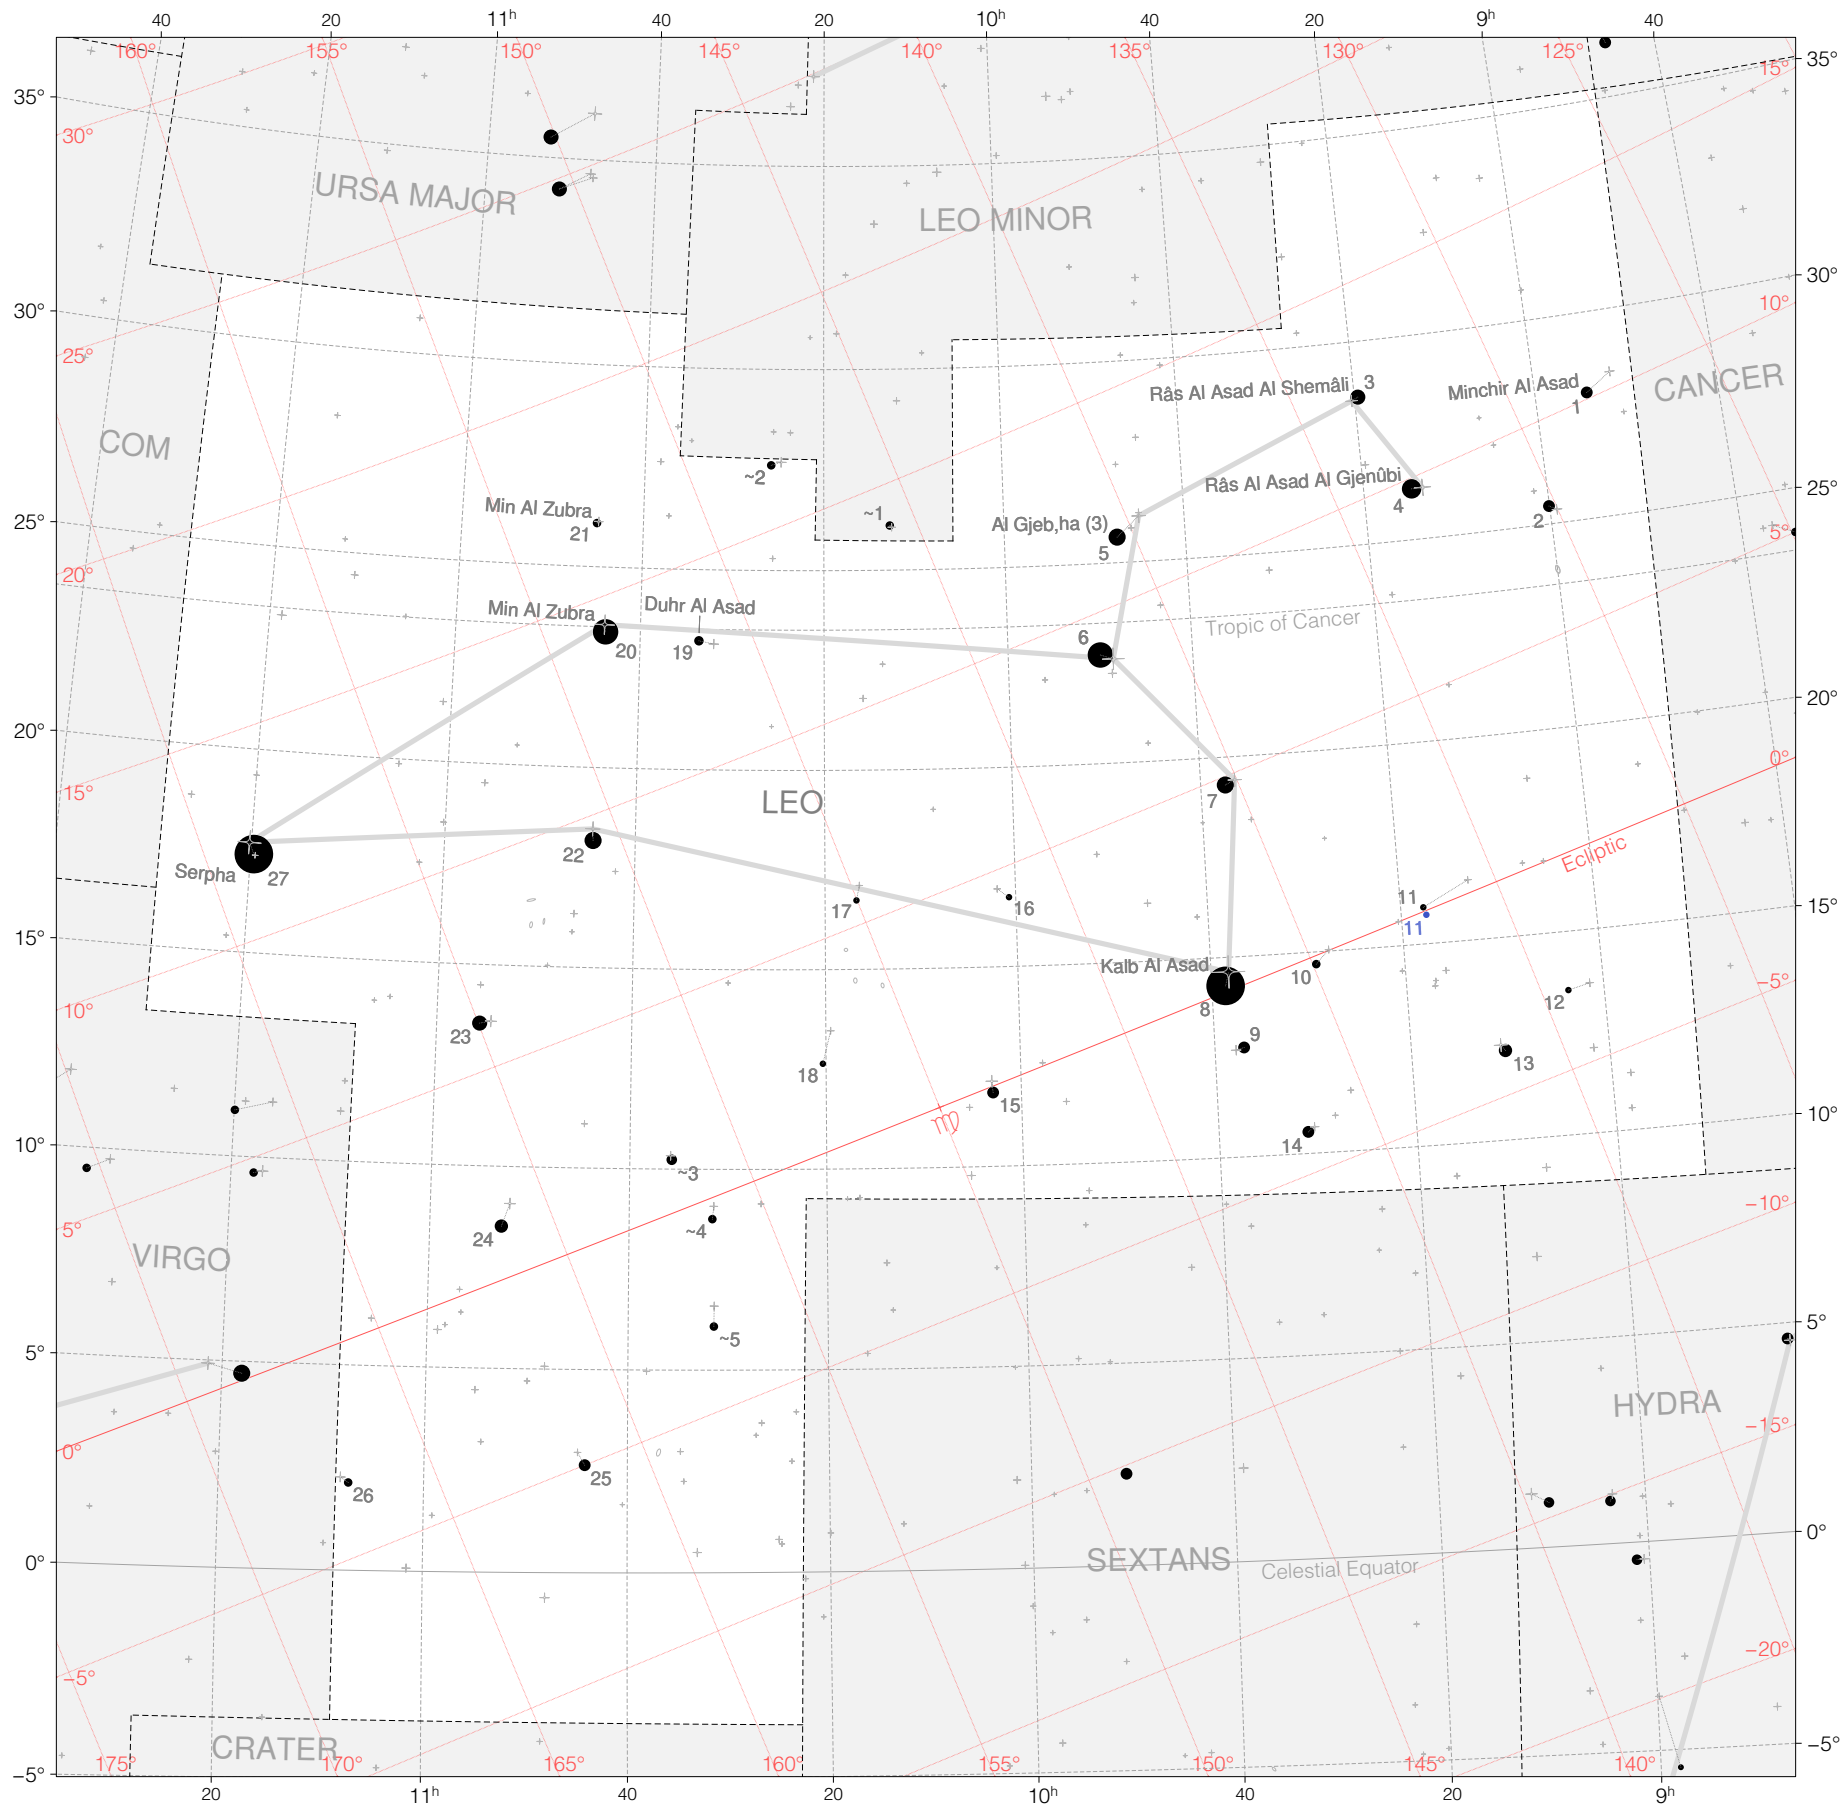

Ulugh Beg Stars in Leo

Magnitudes: 1 2 3 4 5 6 7

Versions: k b

Scale at center: 0° 2° 4°