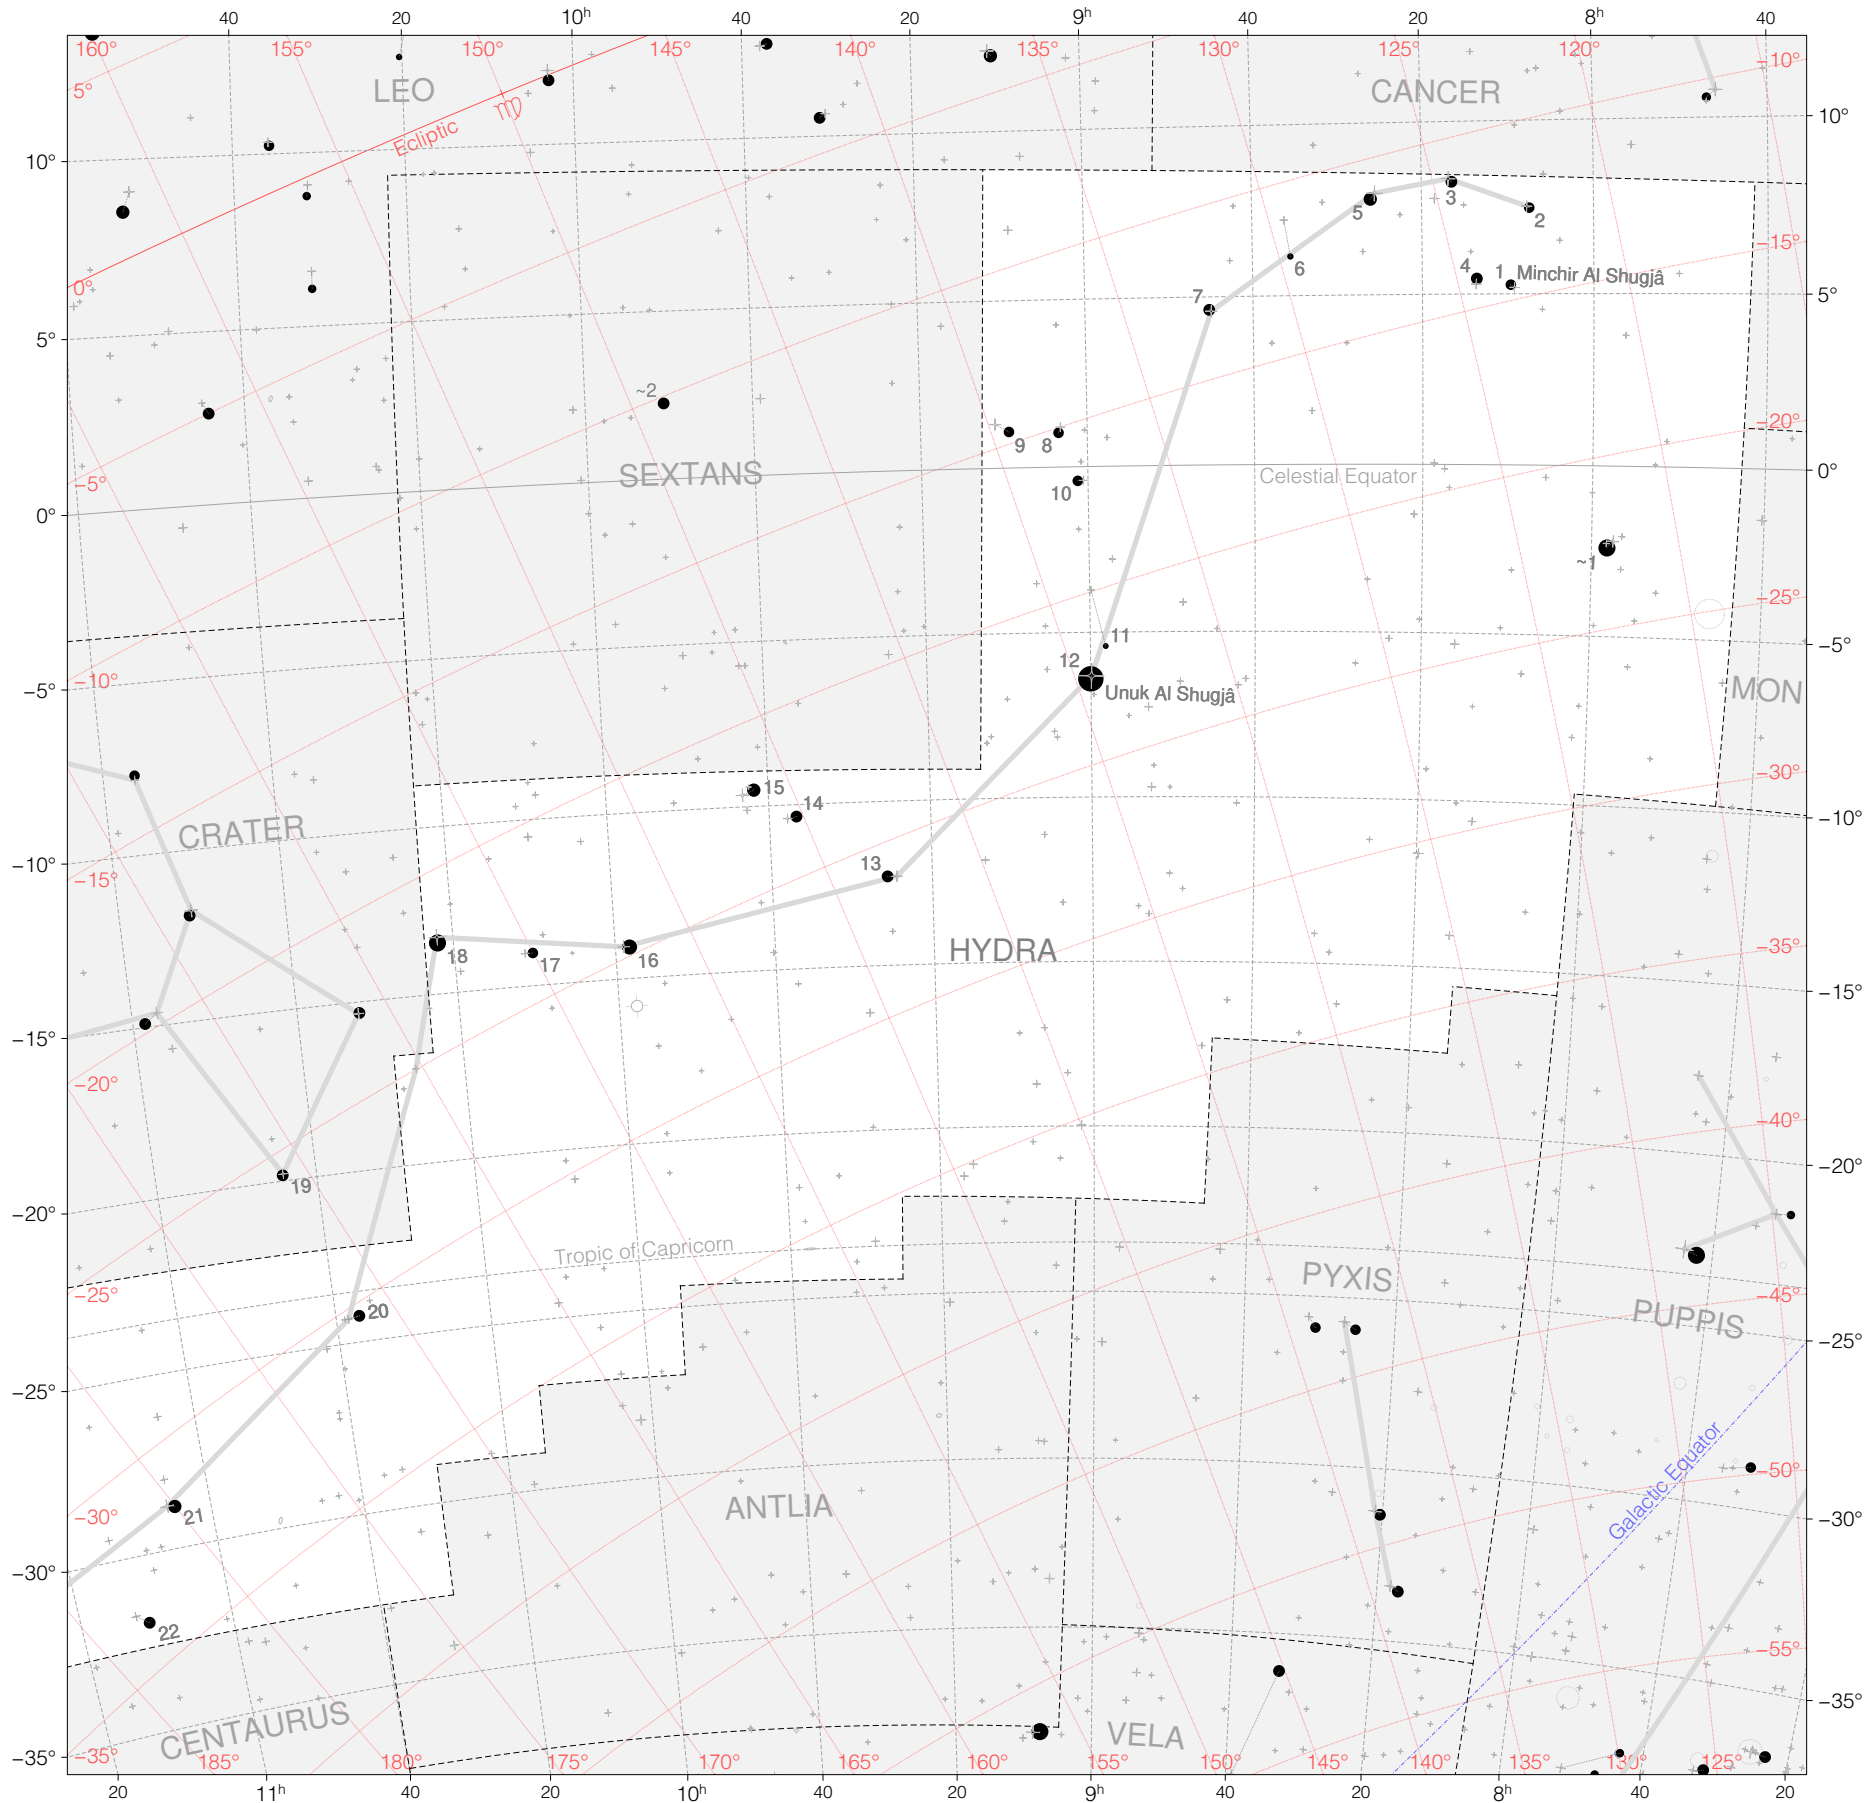

Ulugh Beg Stars in Hydra (west)

Magnitudes: 1 2 3 4 5 6 7

Versions: k b

Scale at center: 0° 2° 4°