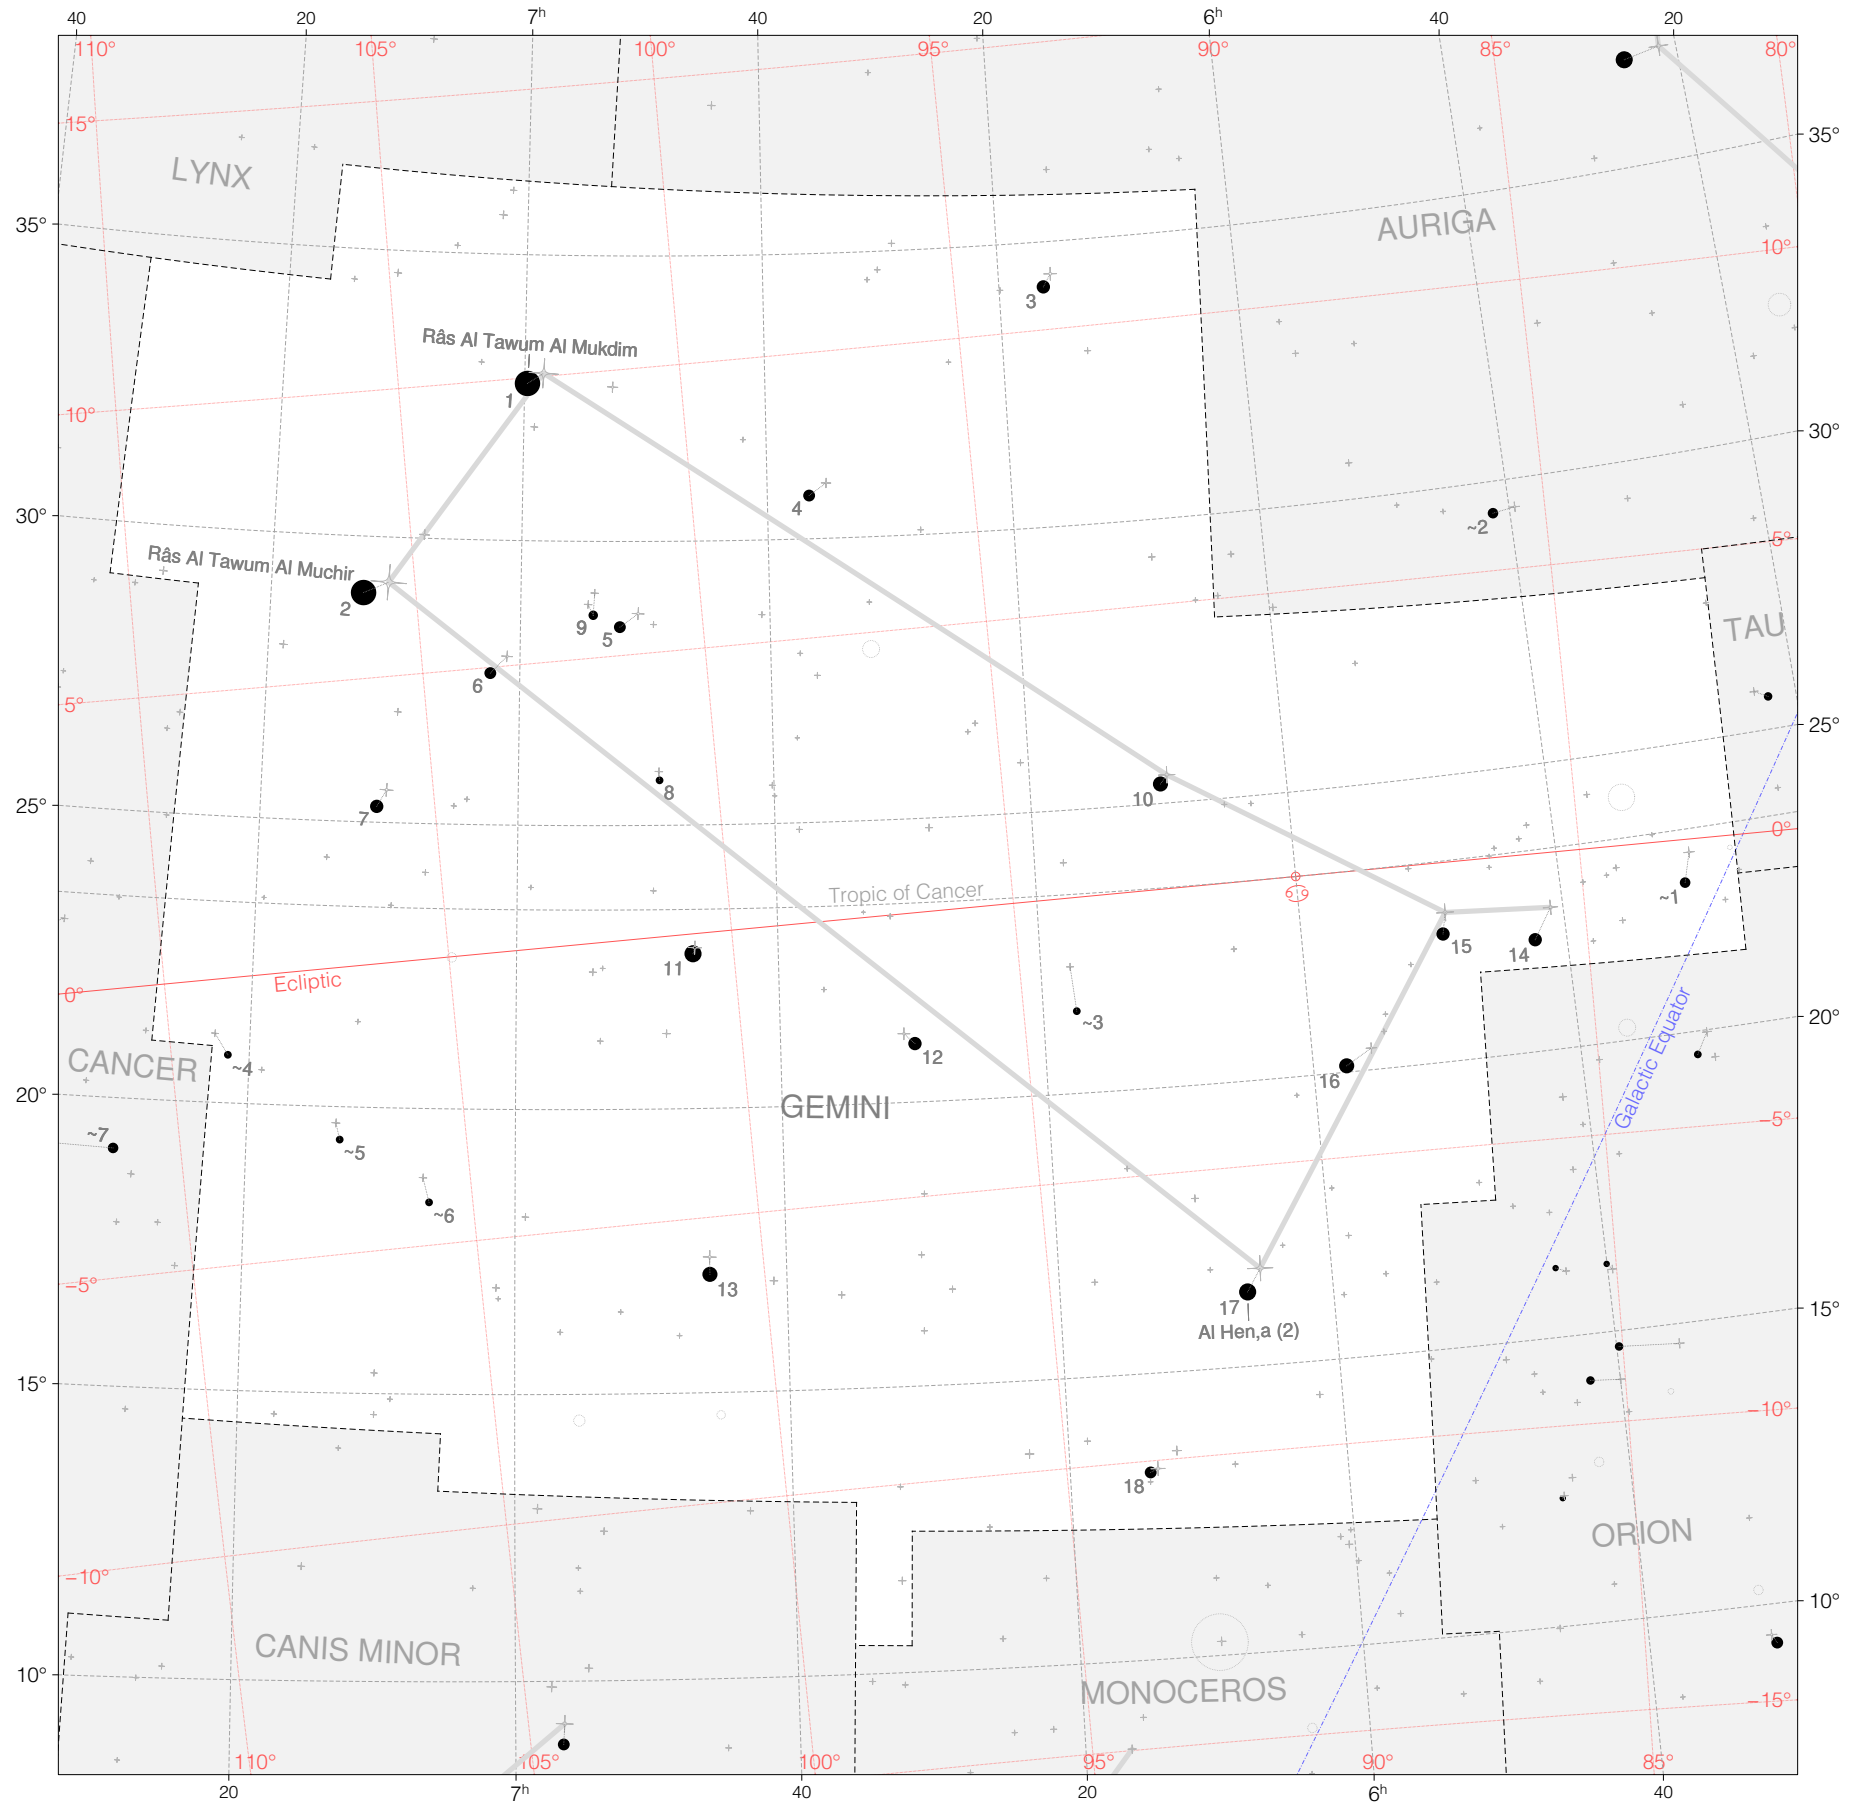

Ulugh Beg Stars in Gemini

Magnitudes: 1 2 3 4 5 6 7

Versions: k b

Scale at center: 0° 2° 4°