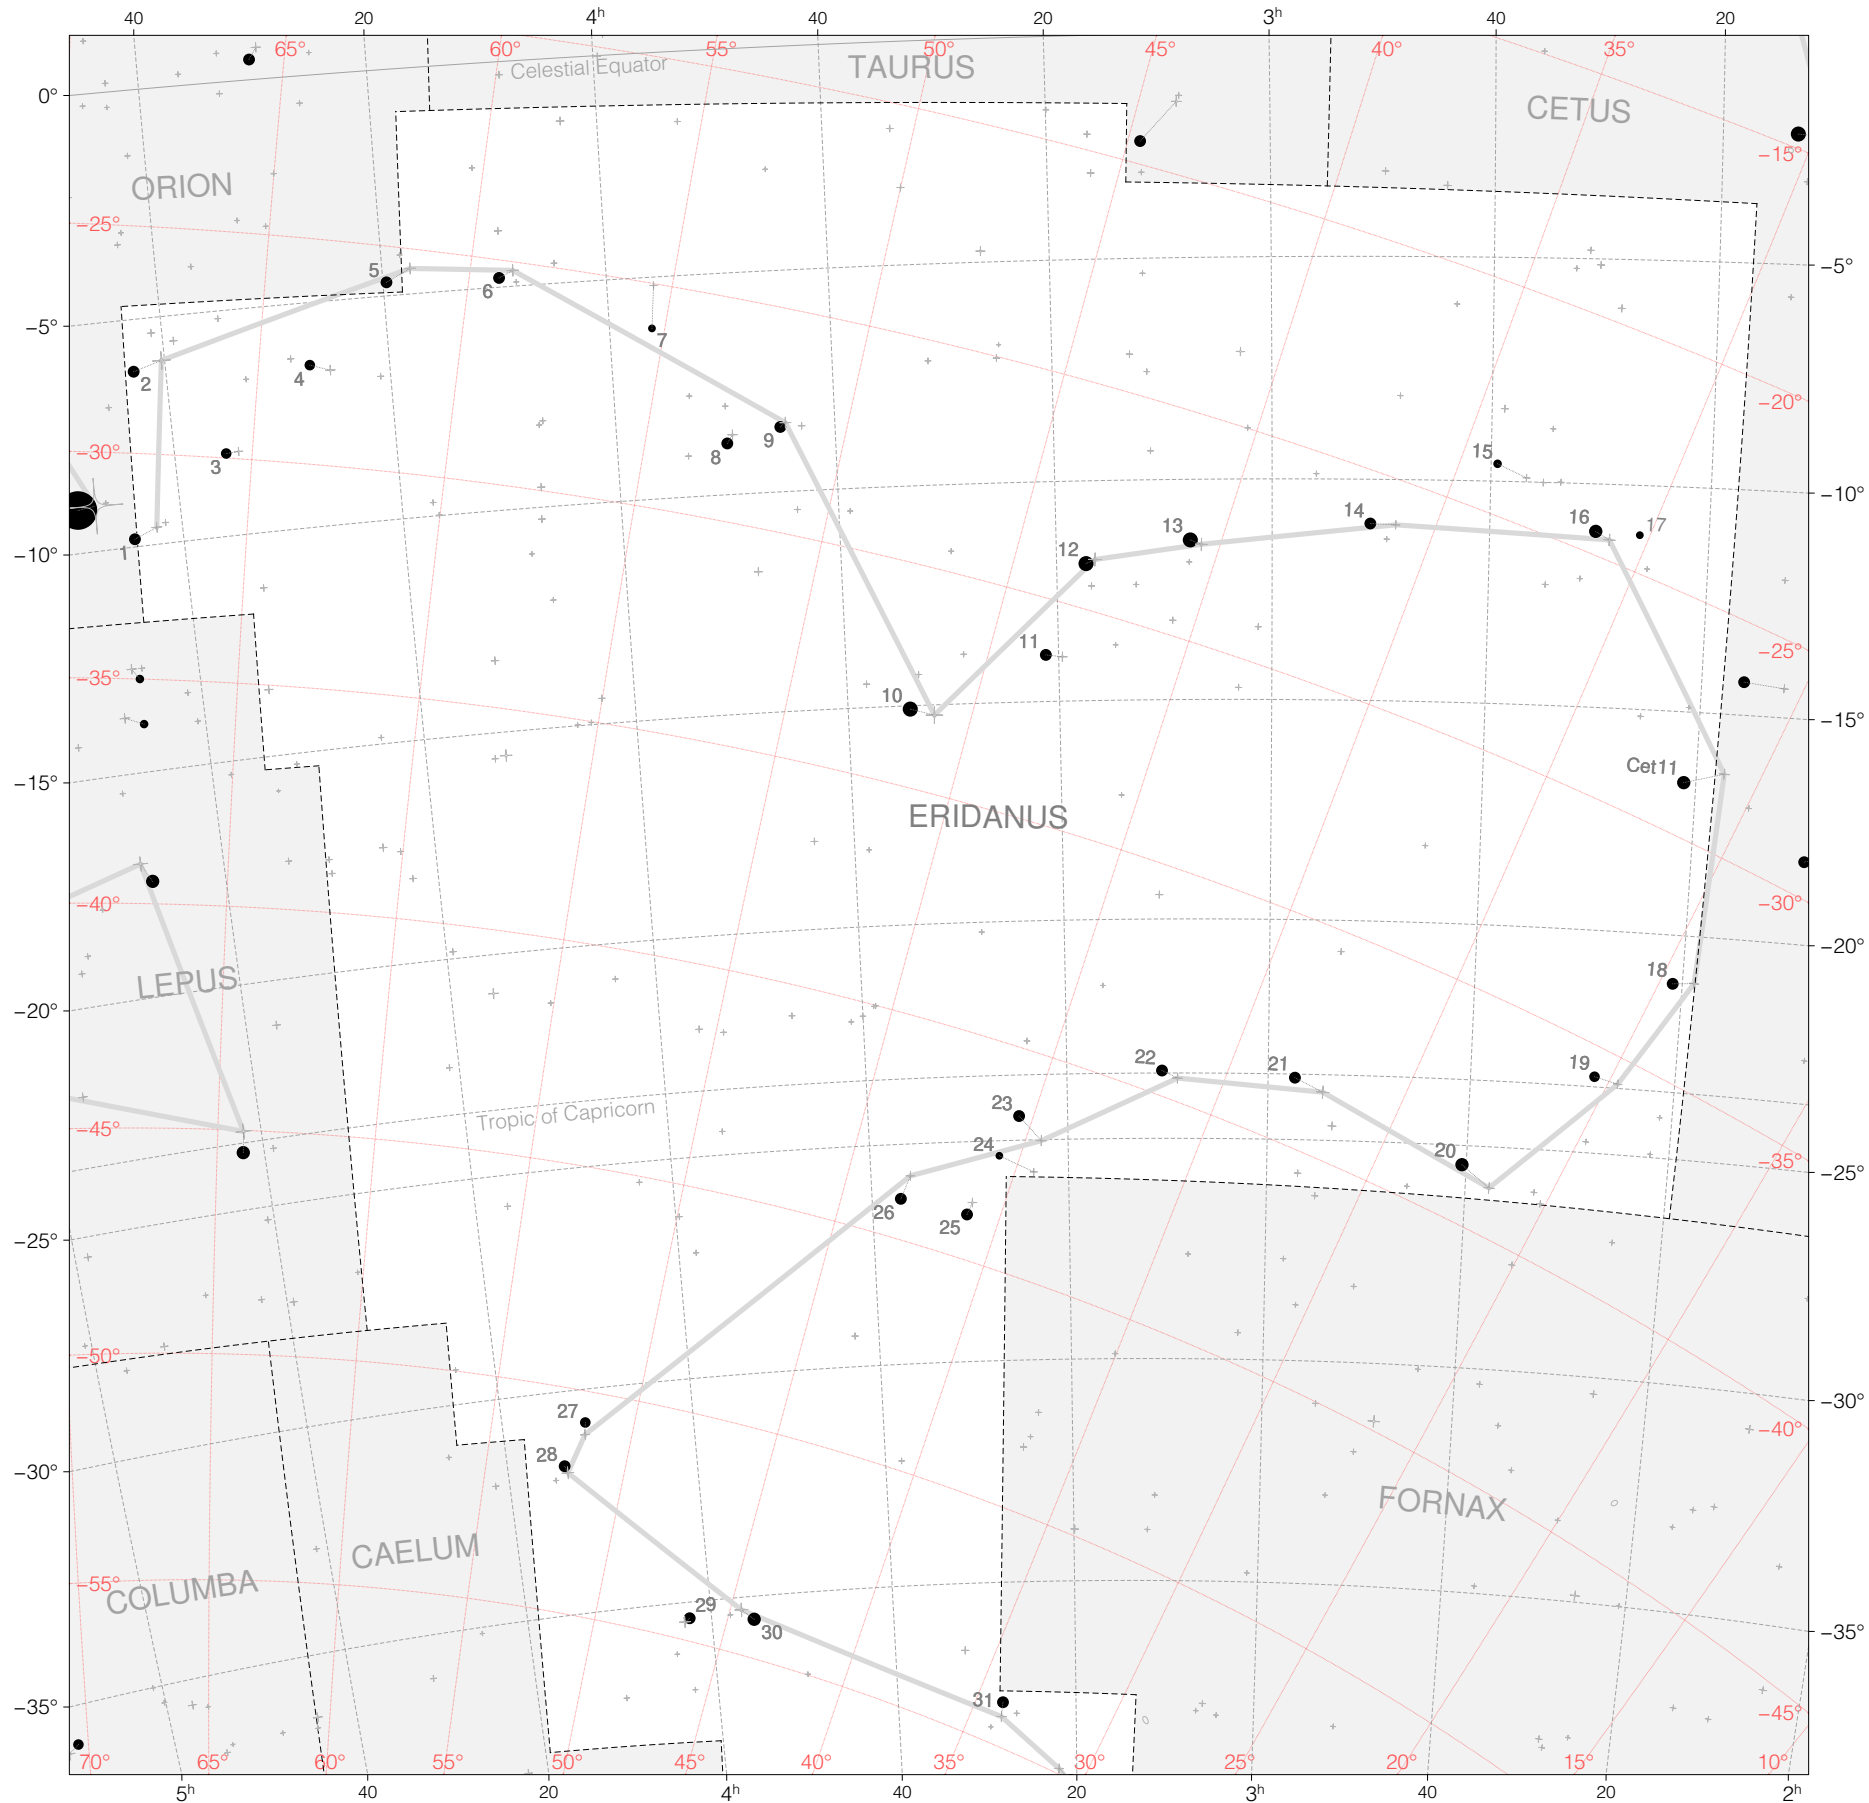

# Ulugh Beg Stars in Eridanus (north)

Magnitudes: 1 2 3 4 5 6 7

Versions: k b

Scale at center: 0° 2° 4°