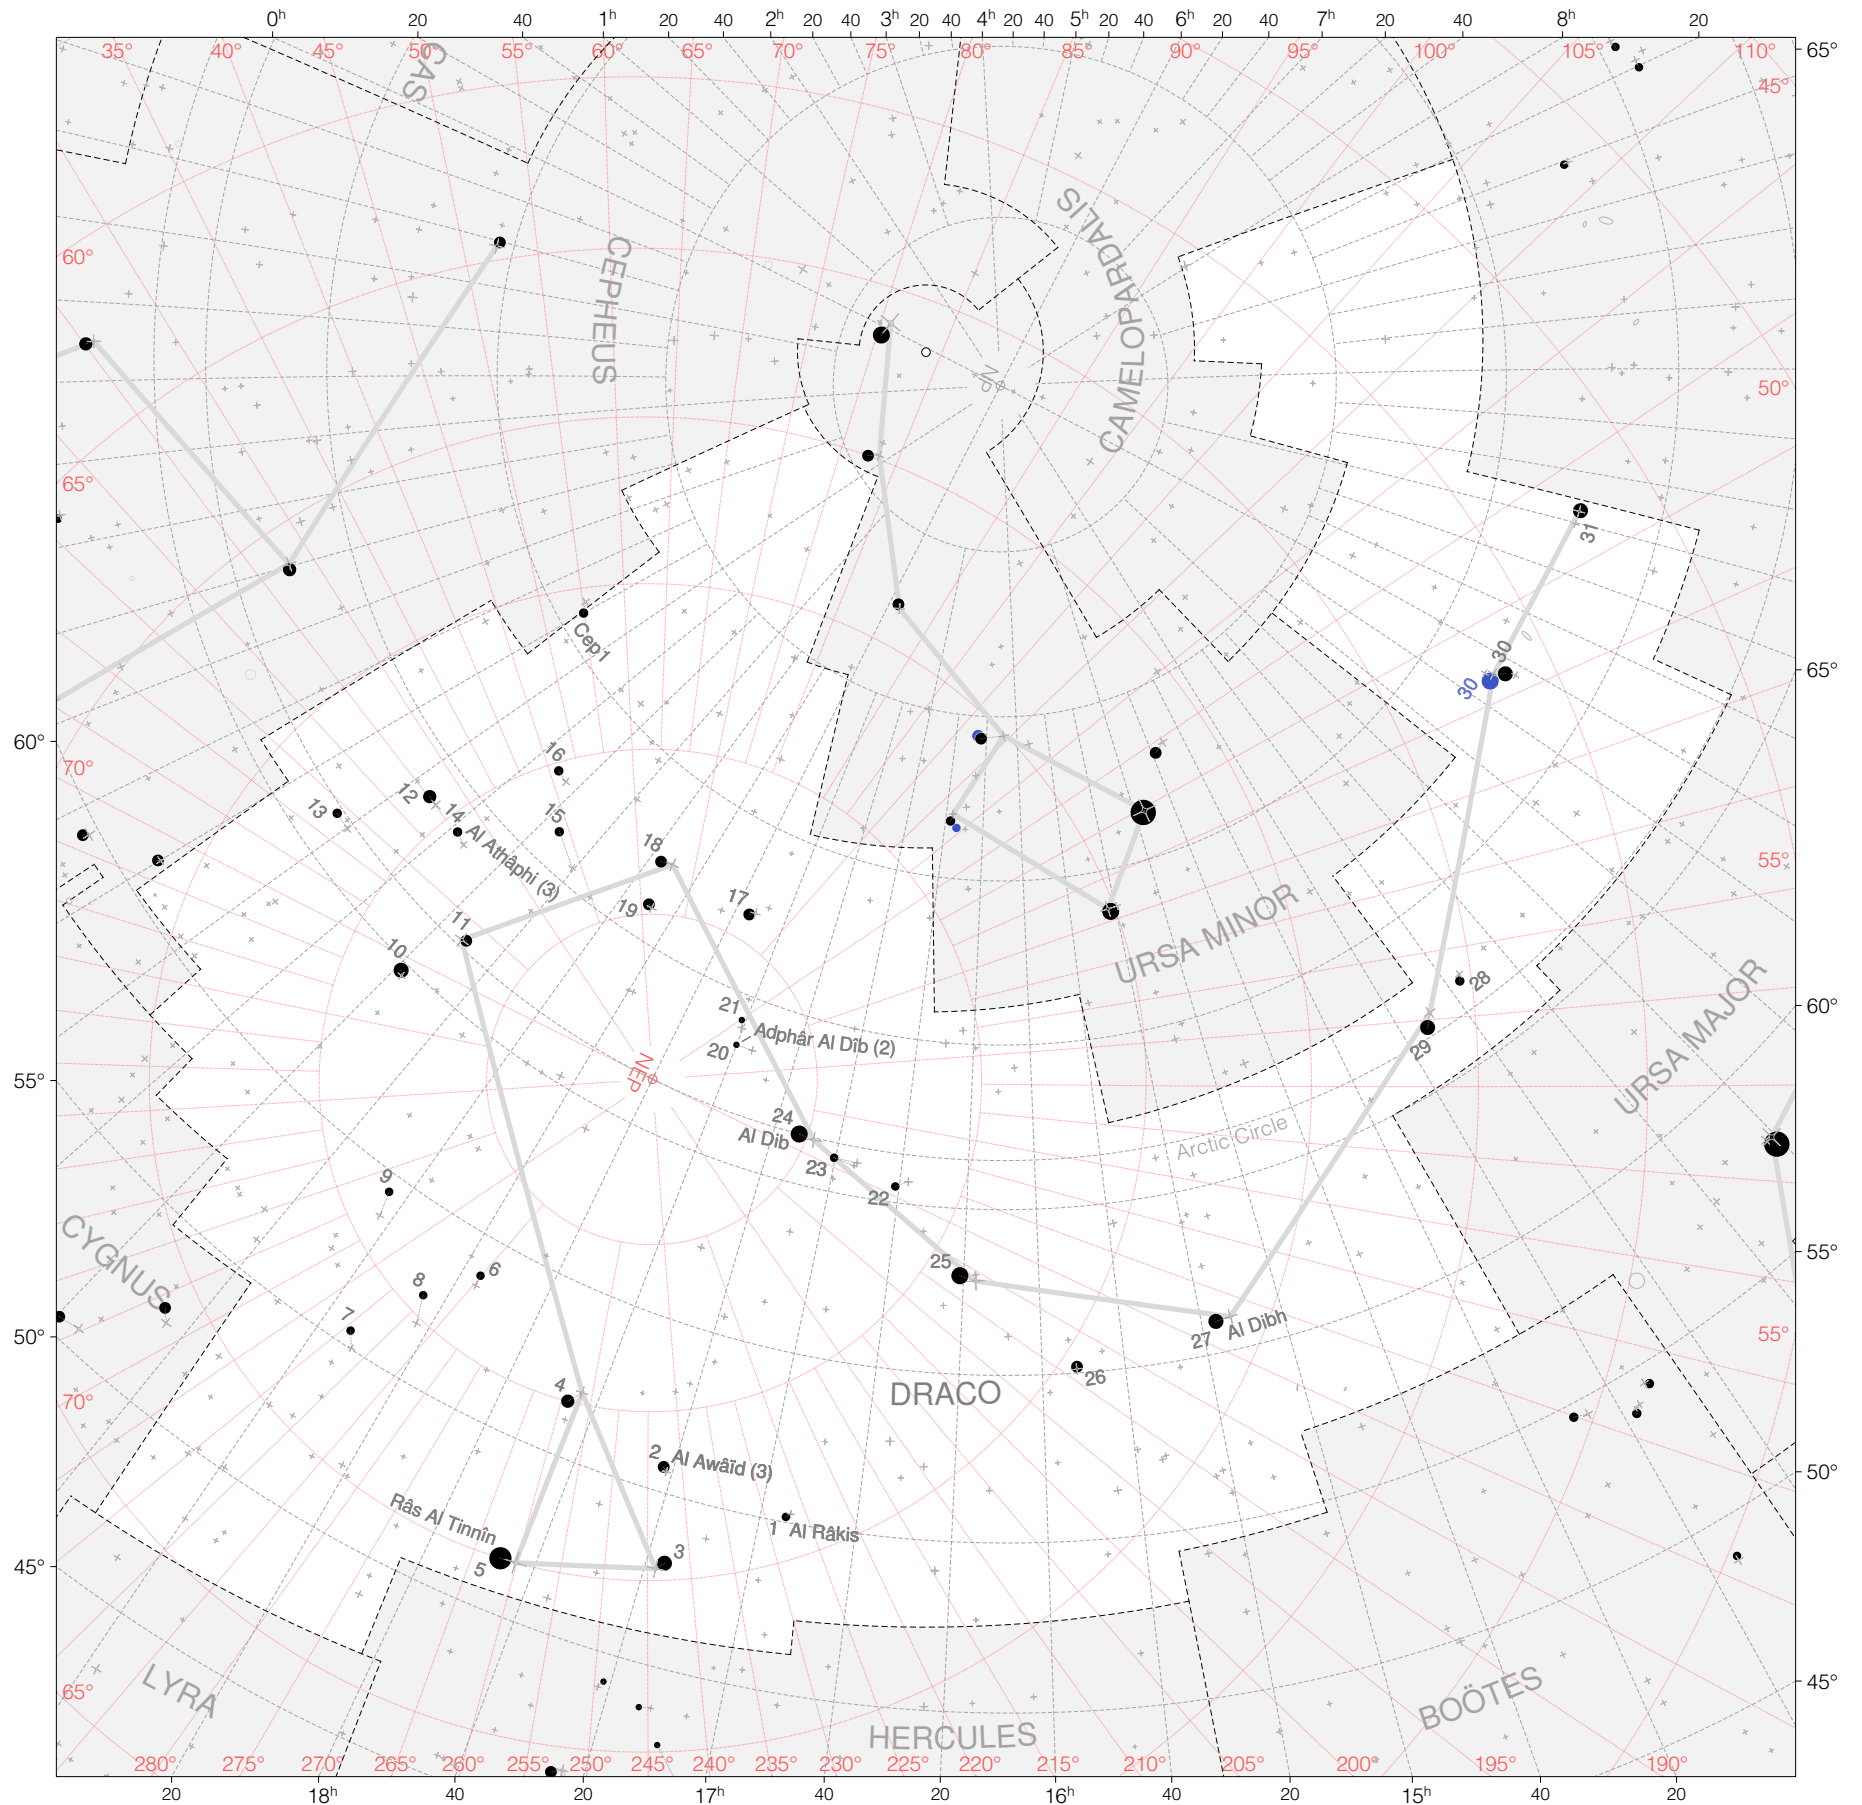

Ulugh Beg Stars in Draco

Magnitudes: 1 2 3 4 5 6 7

Versions: k b

Scale at center: 0° 2° 4°