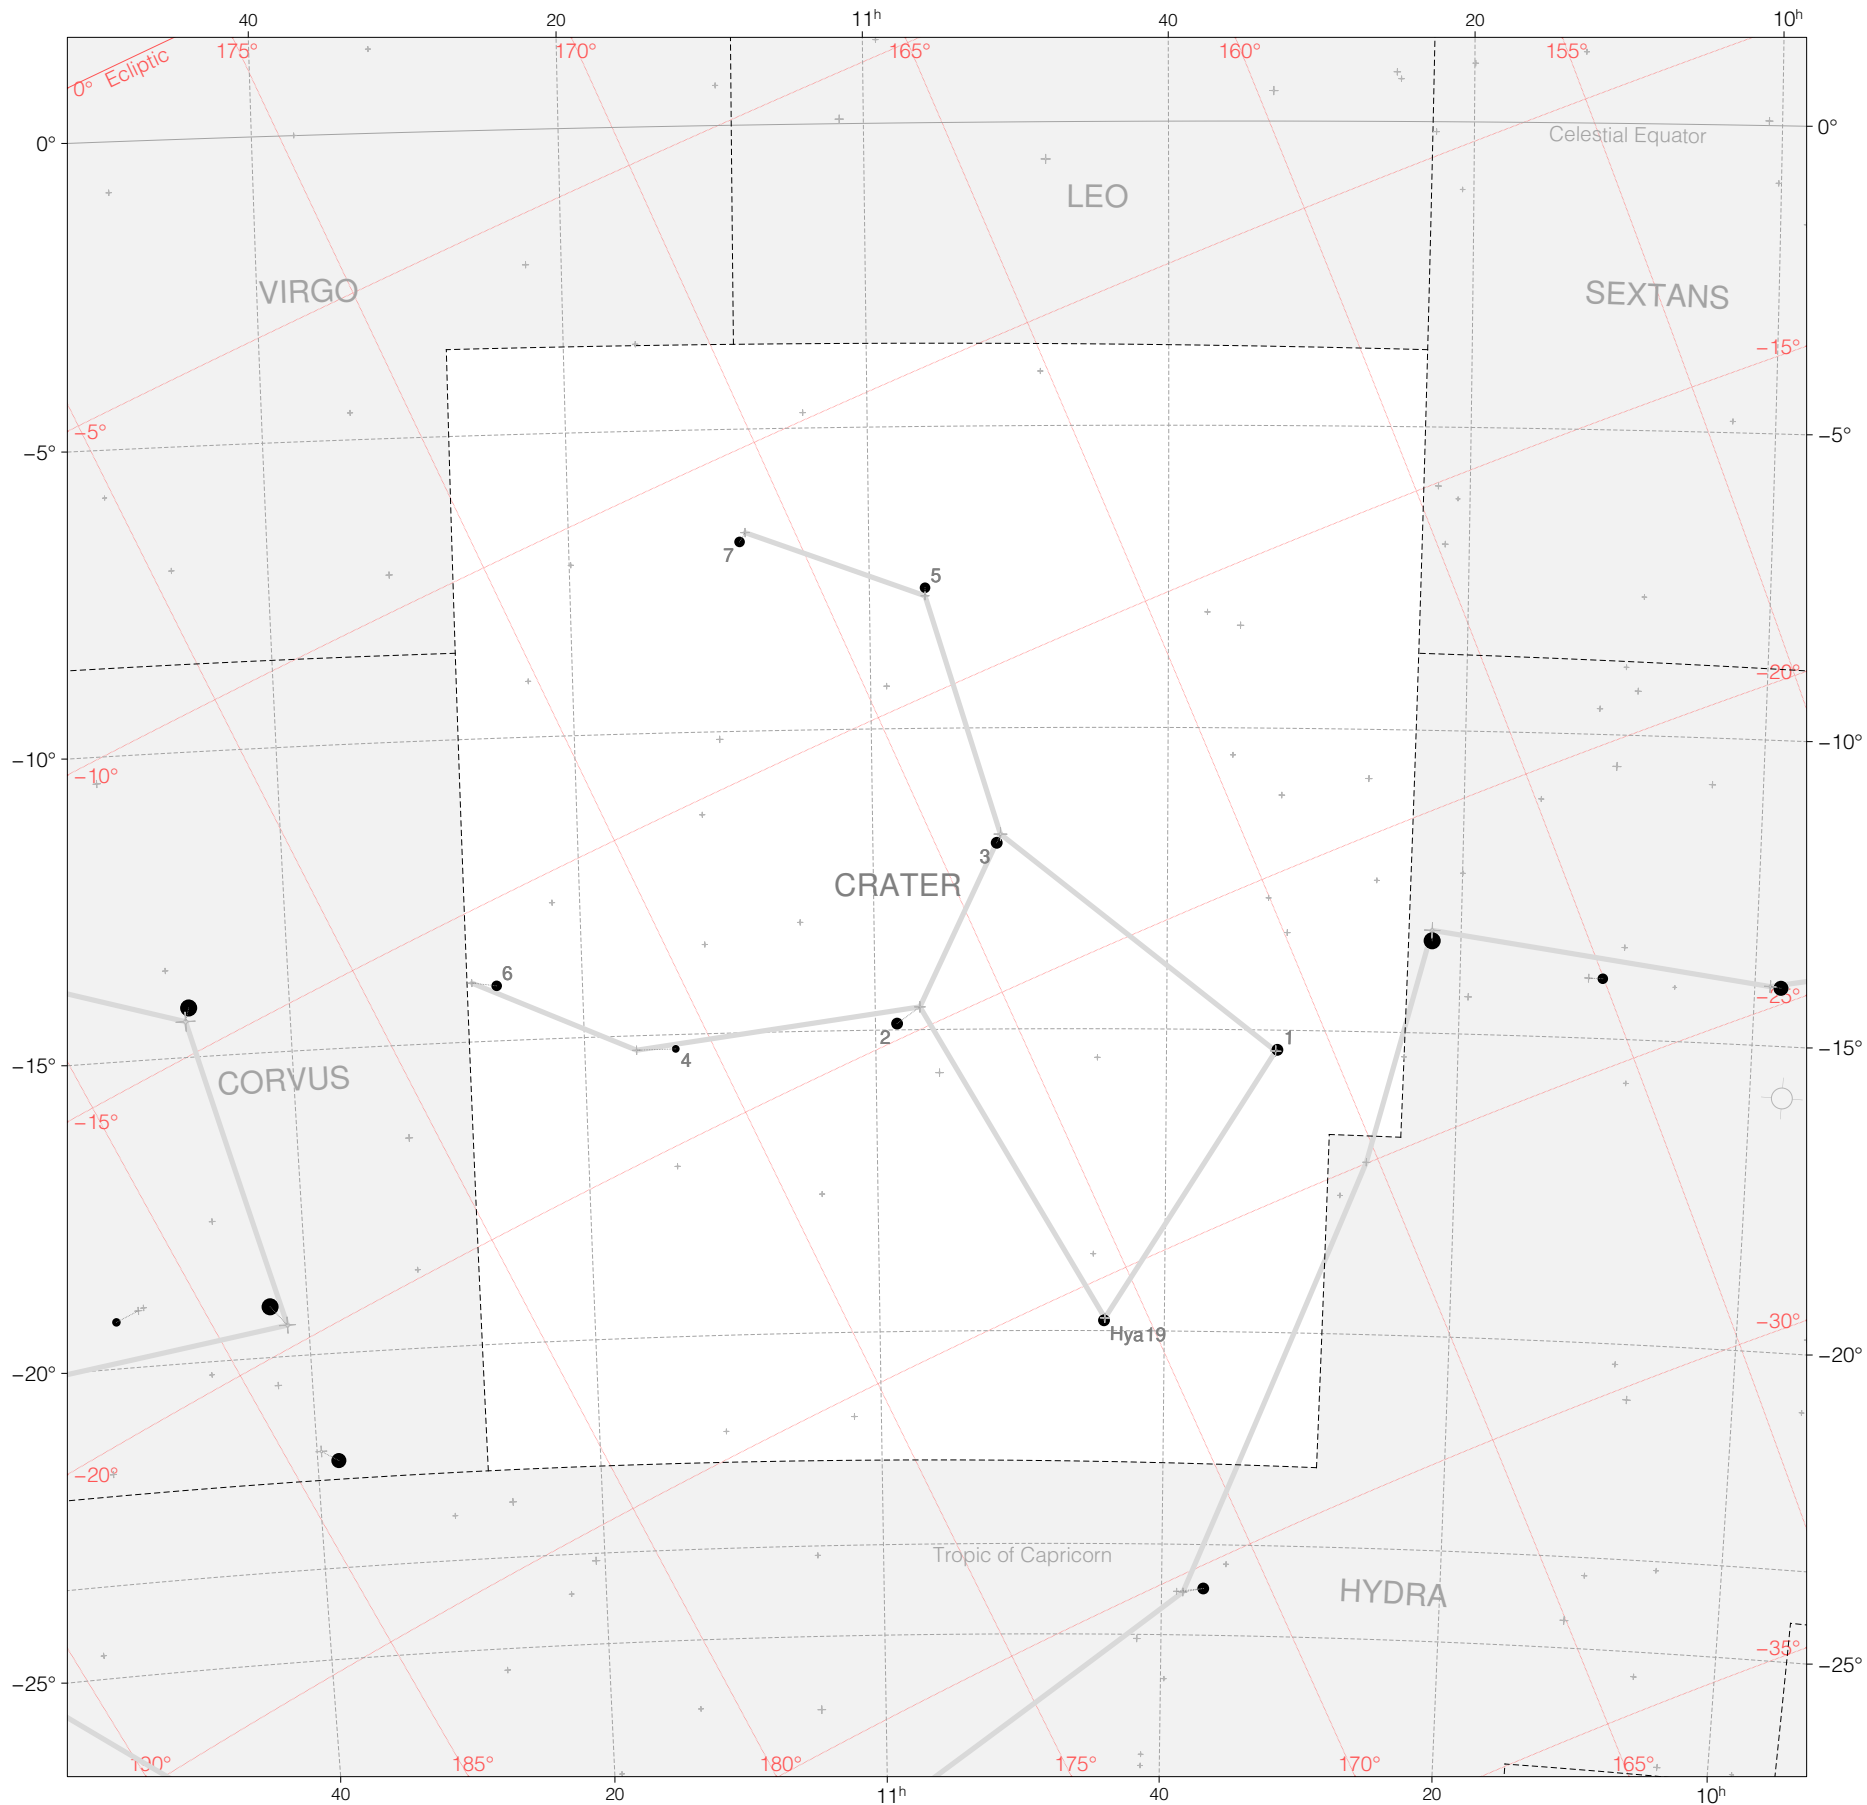

Ulug Beg Stars in Crater

Magnitudes: 1 2 3 4 5 6 7

Versions: k b

Scale at center: 0° 2° 4°