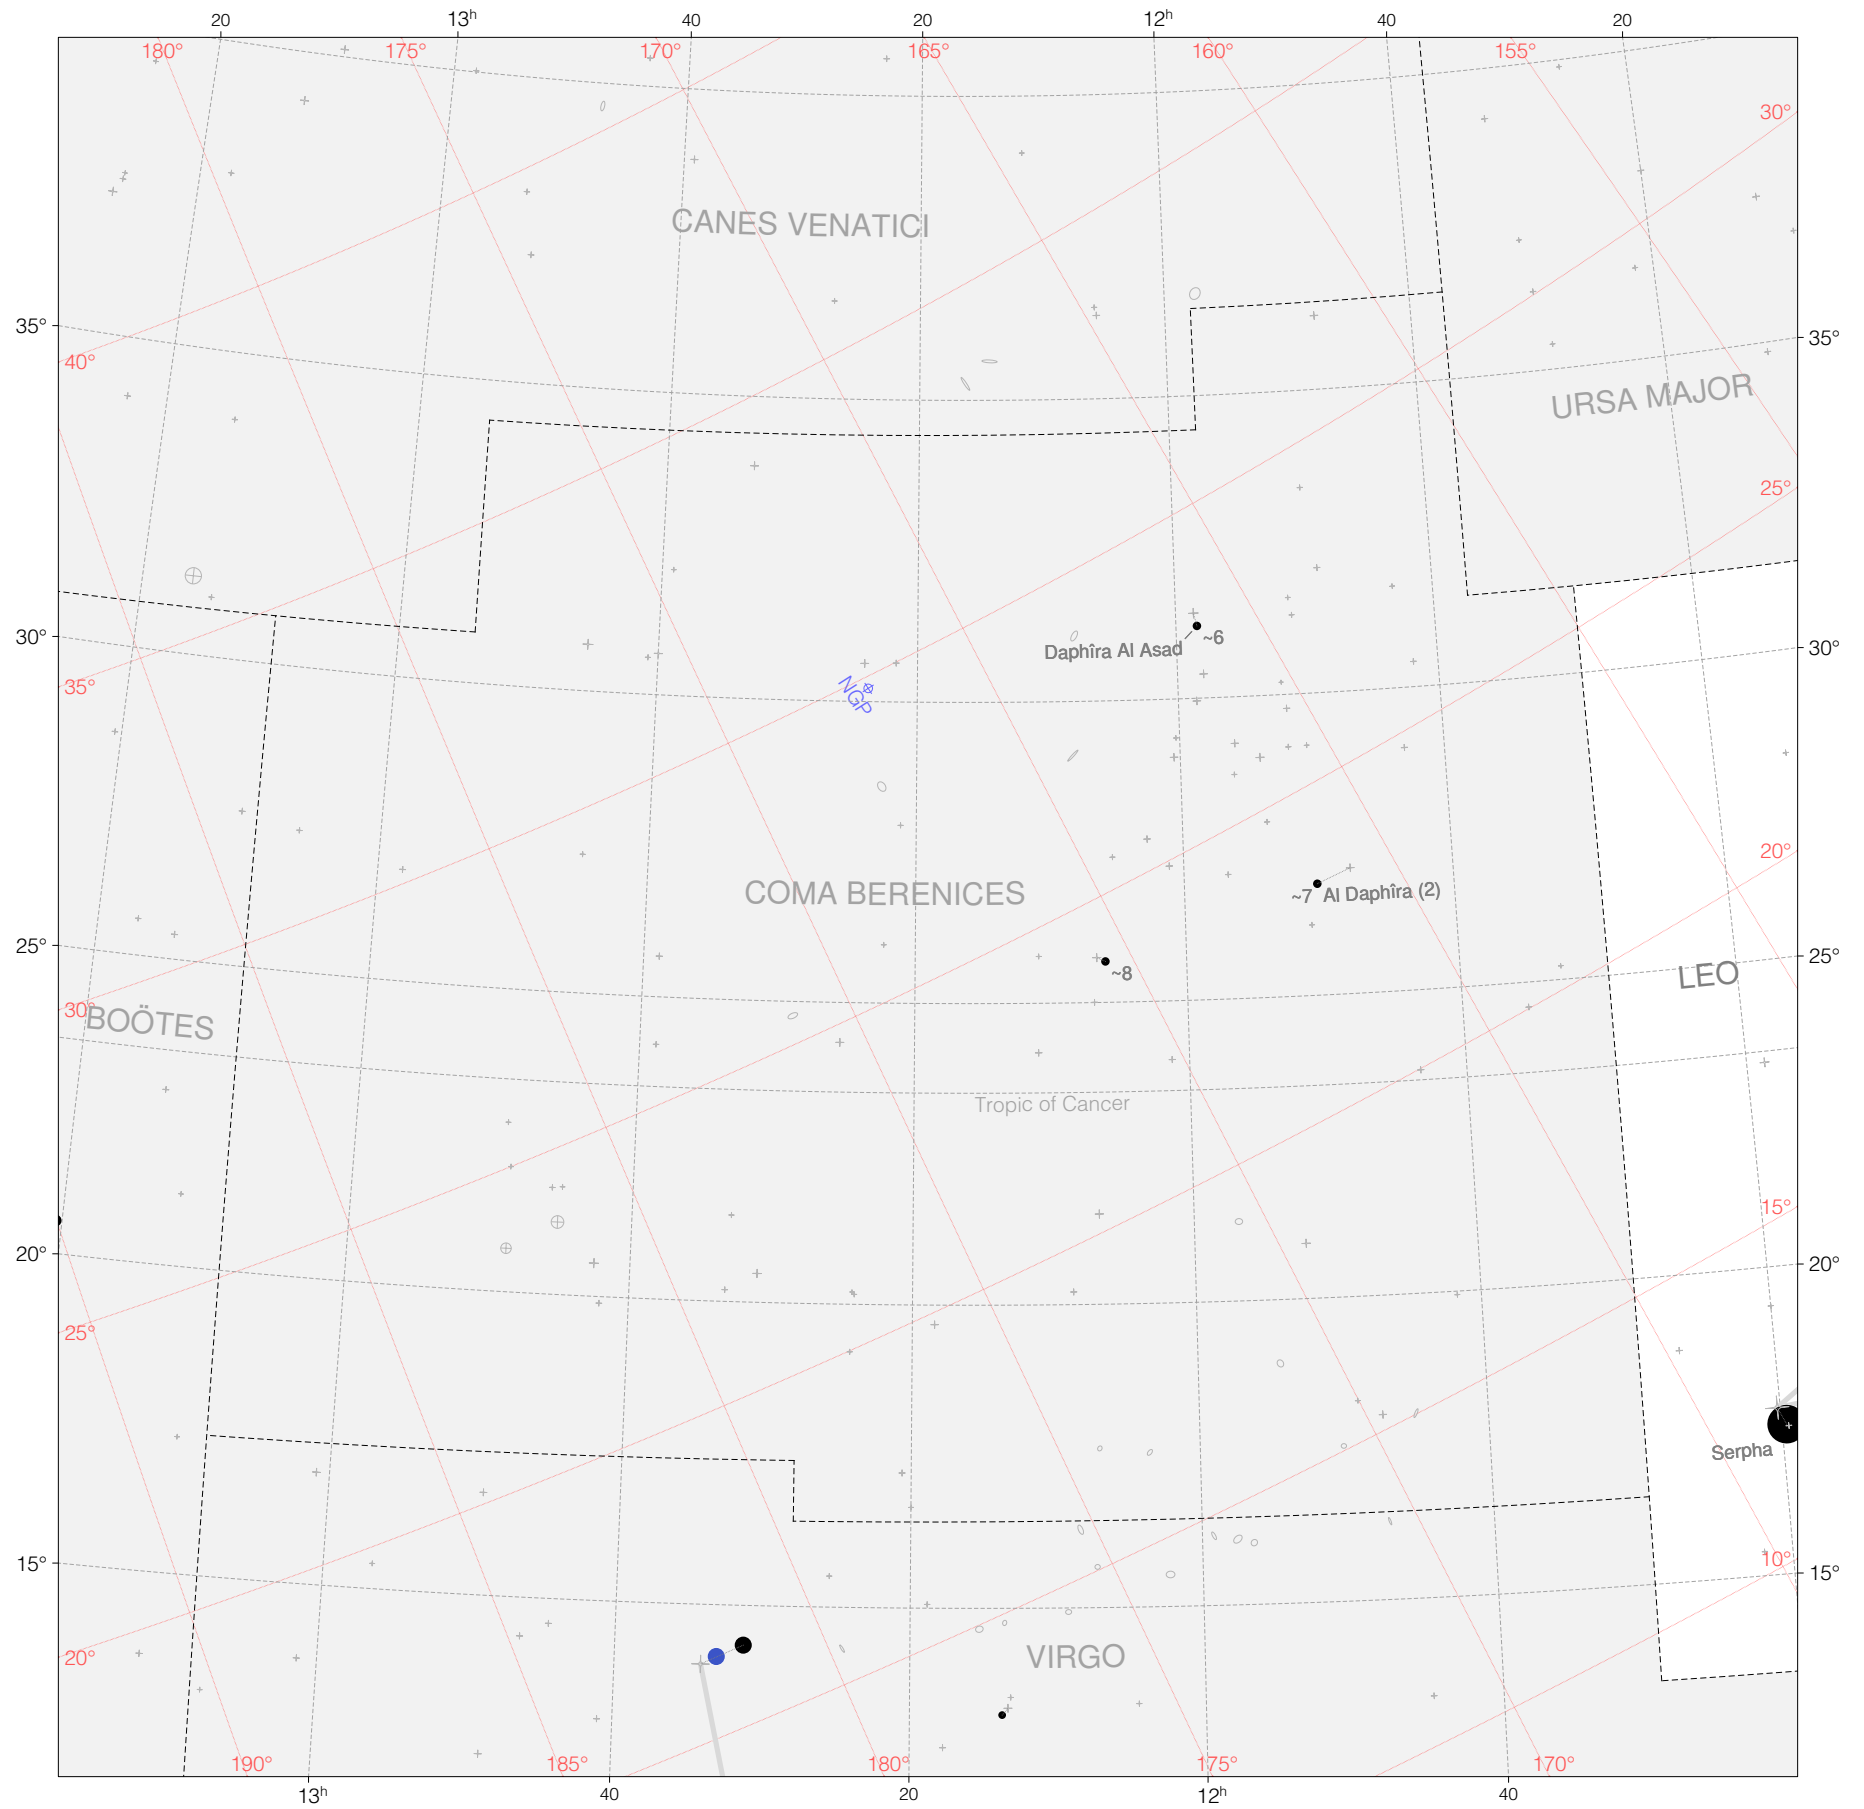

# Uluġh Beg Stars in Leo (overflow)

Magnitudes: 1 2 3 4 5 6 7

Versions: k b

Scale at center: 0° 2° 4°