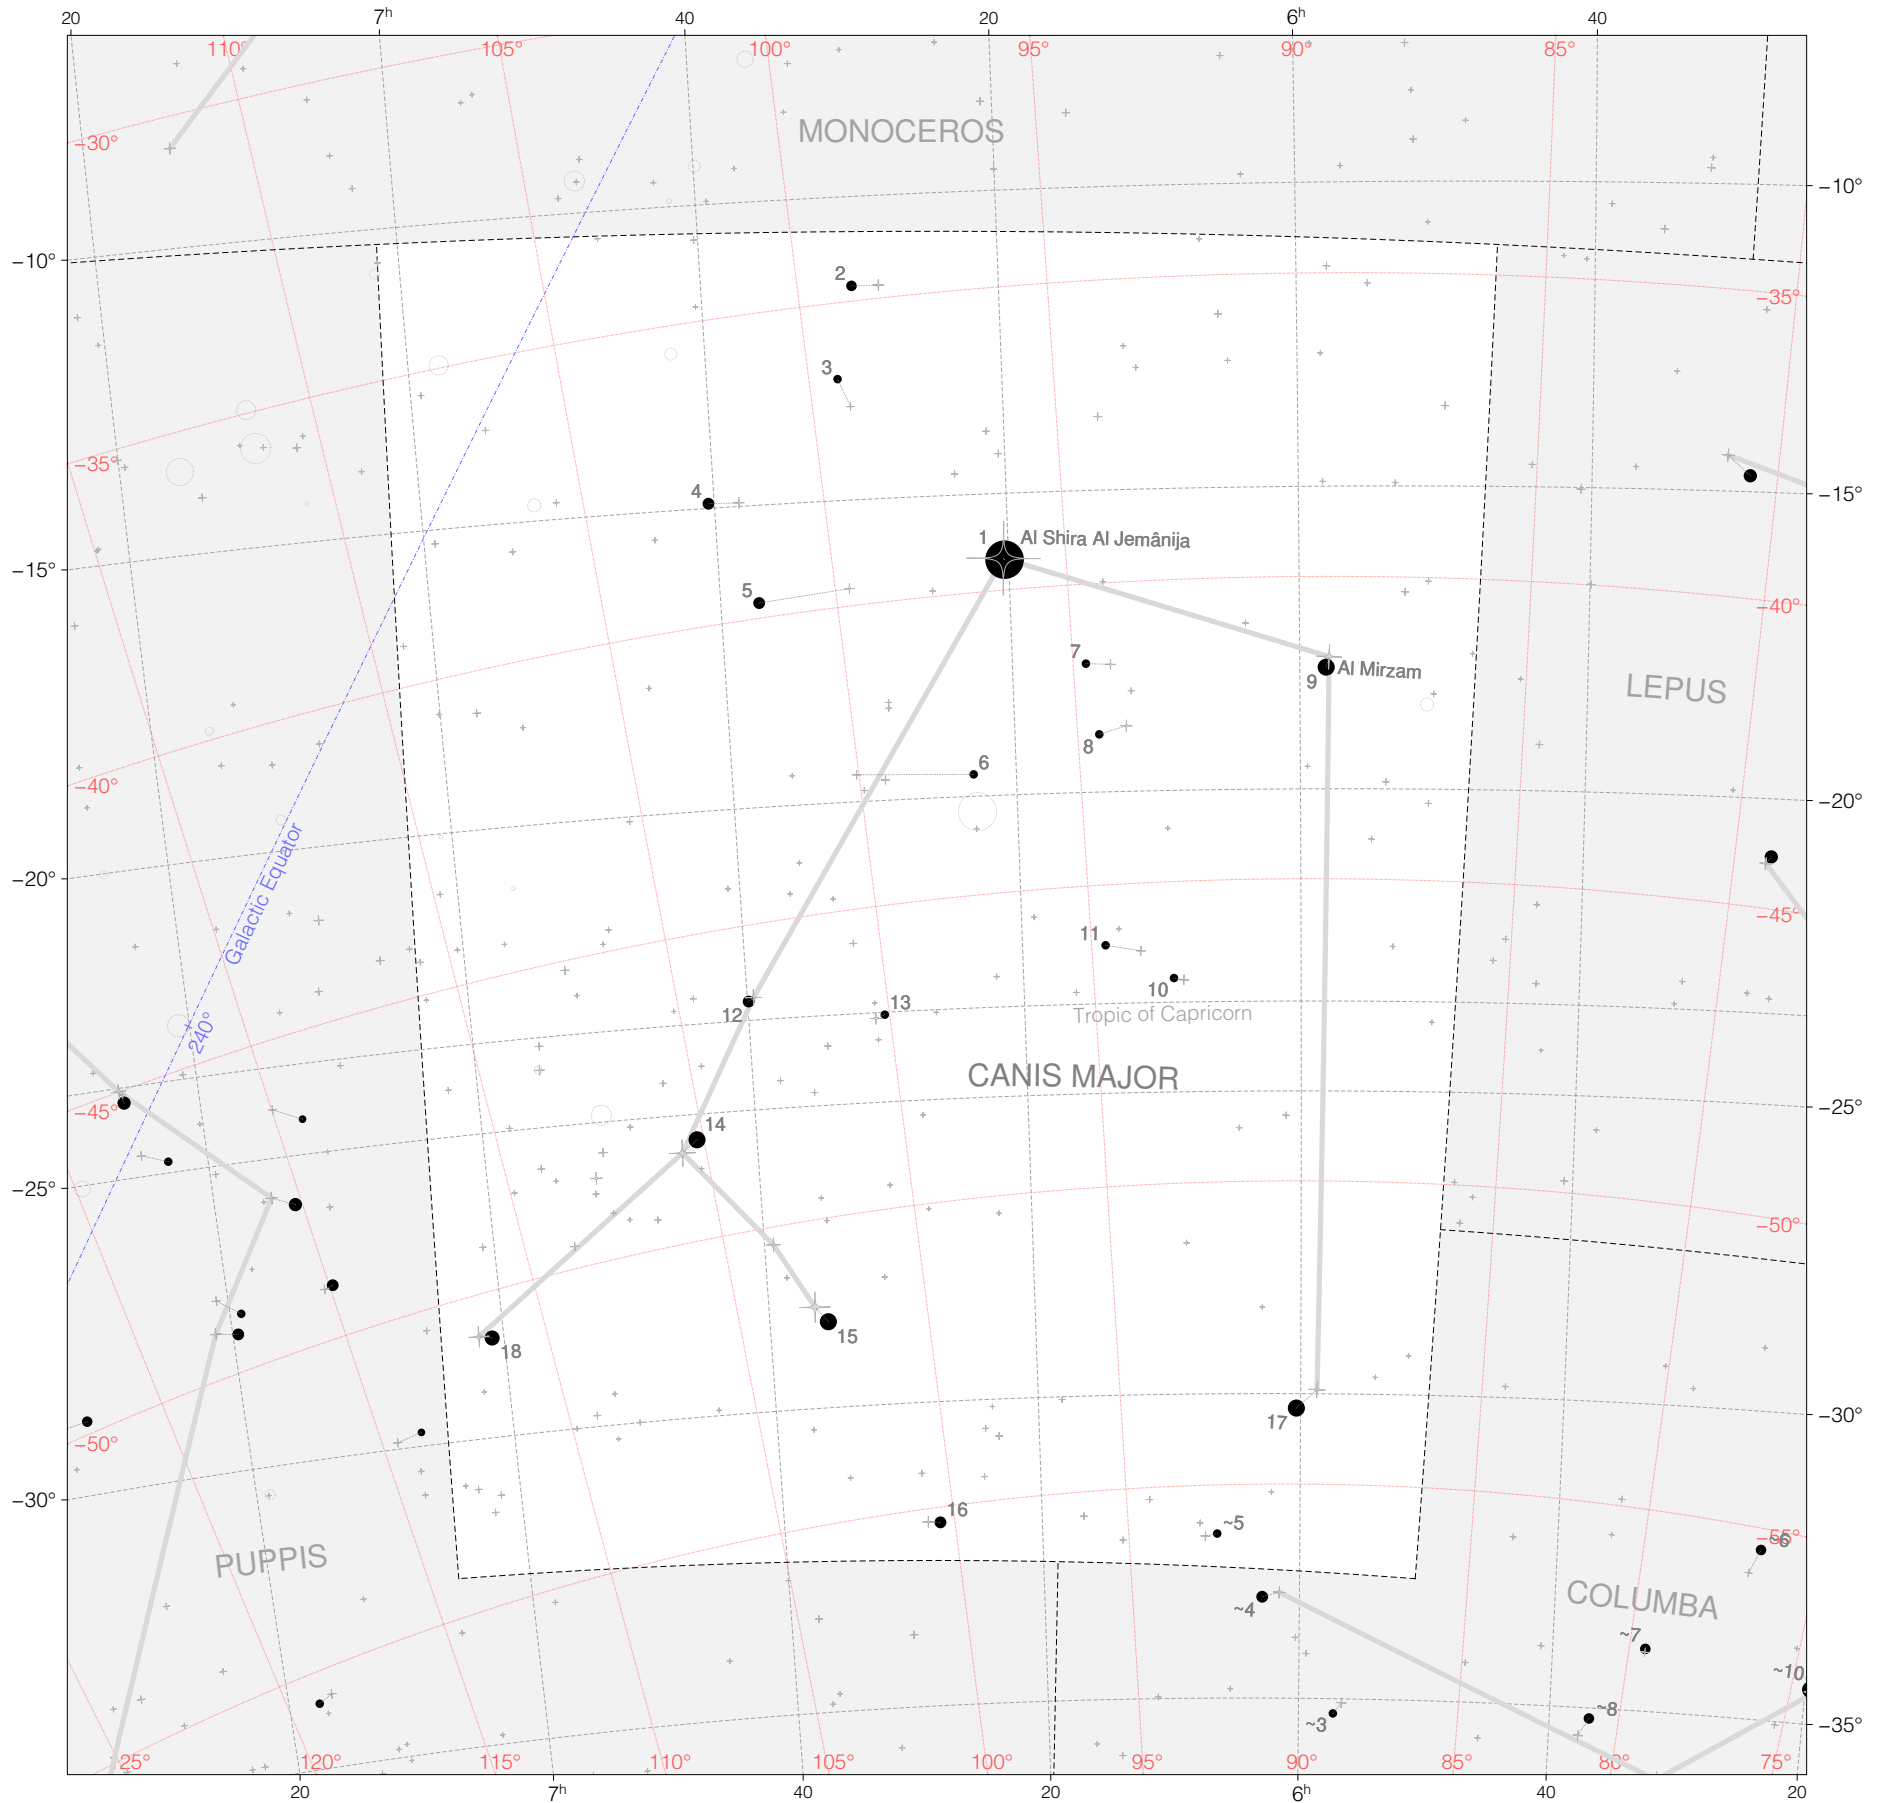

Ulugh Beg Stars in Canis Major

Magnitudes: 1 2 3 4 5 6 7

Versions: ● ●
k b

Scale at center: 0° 2° 4°