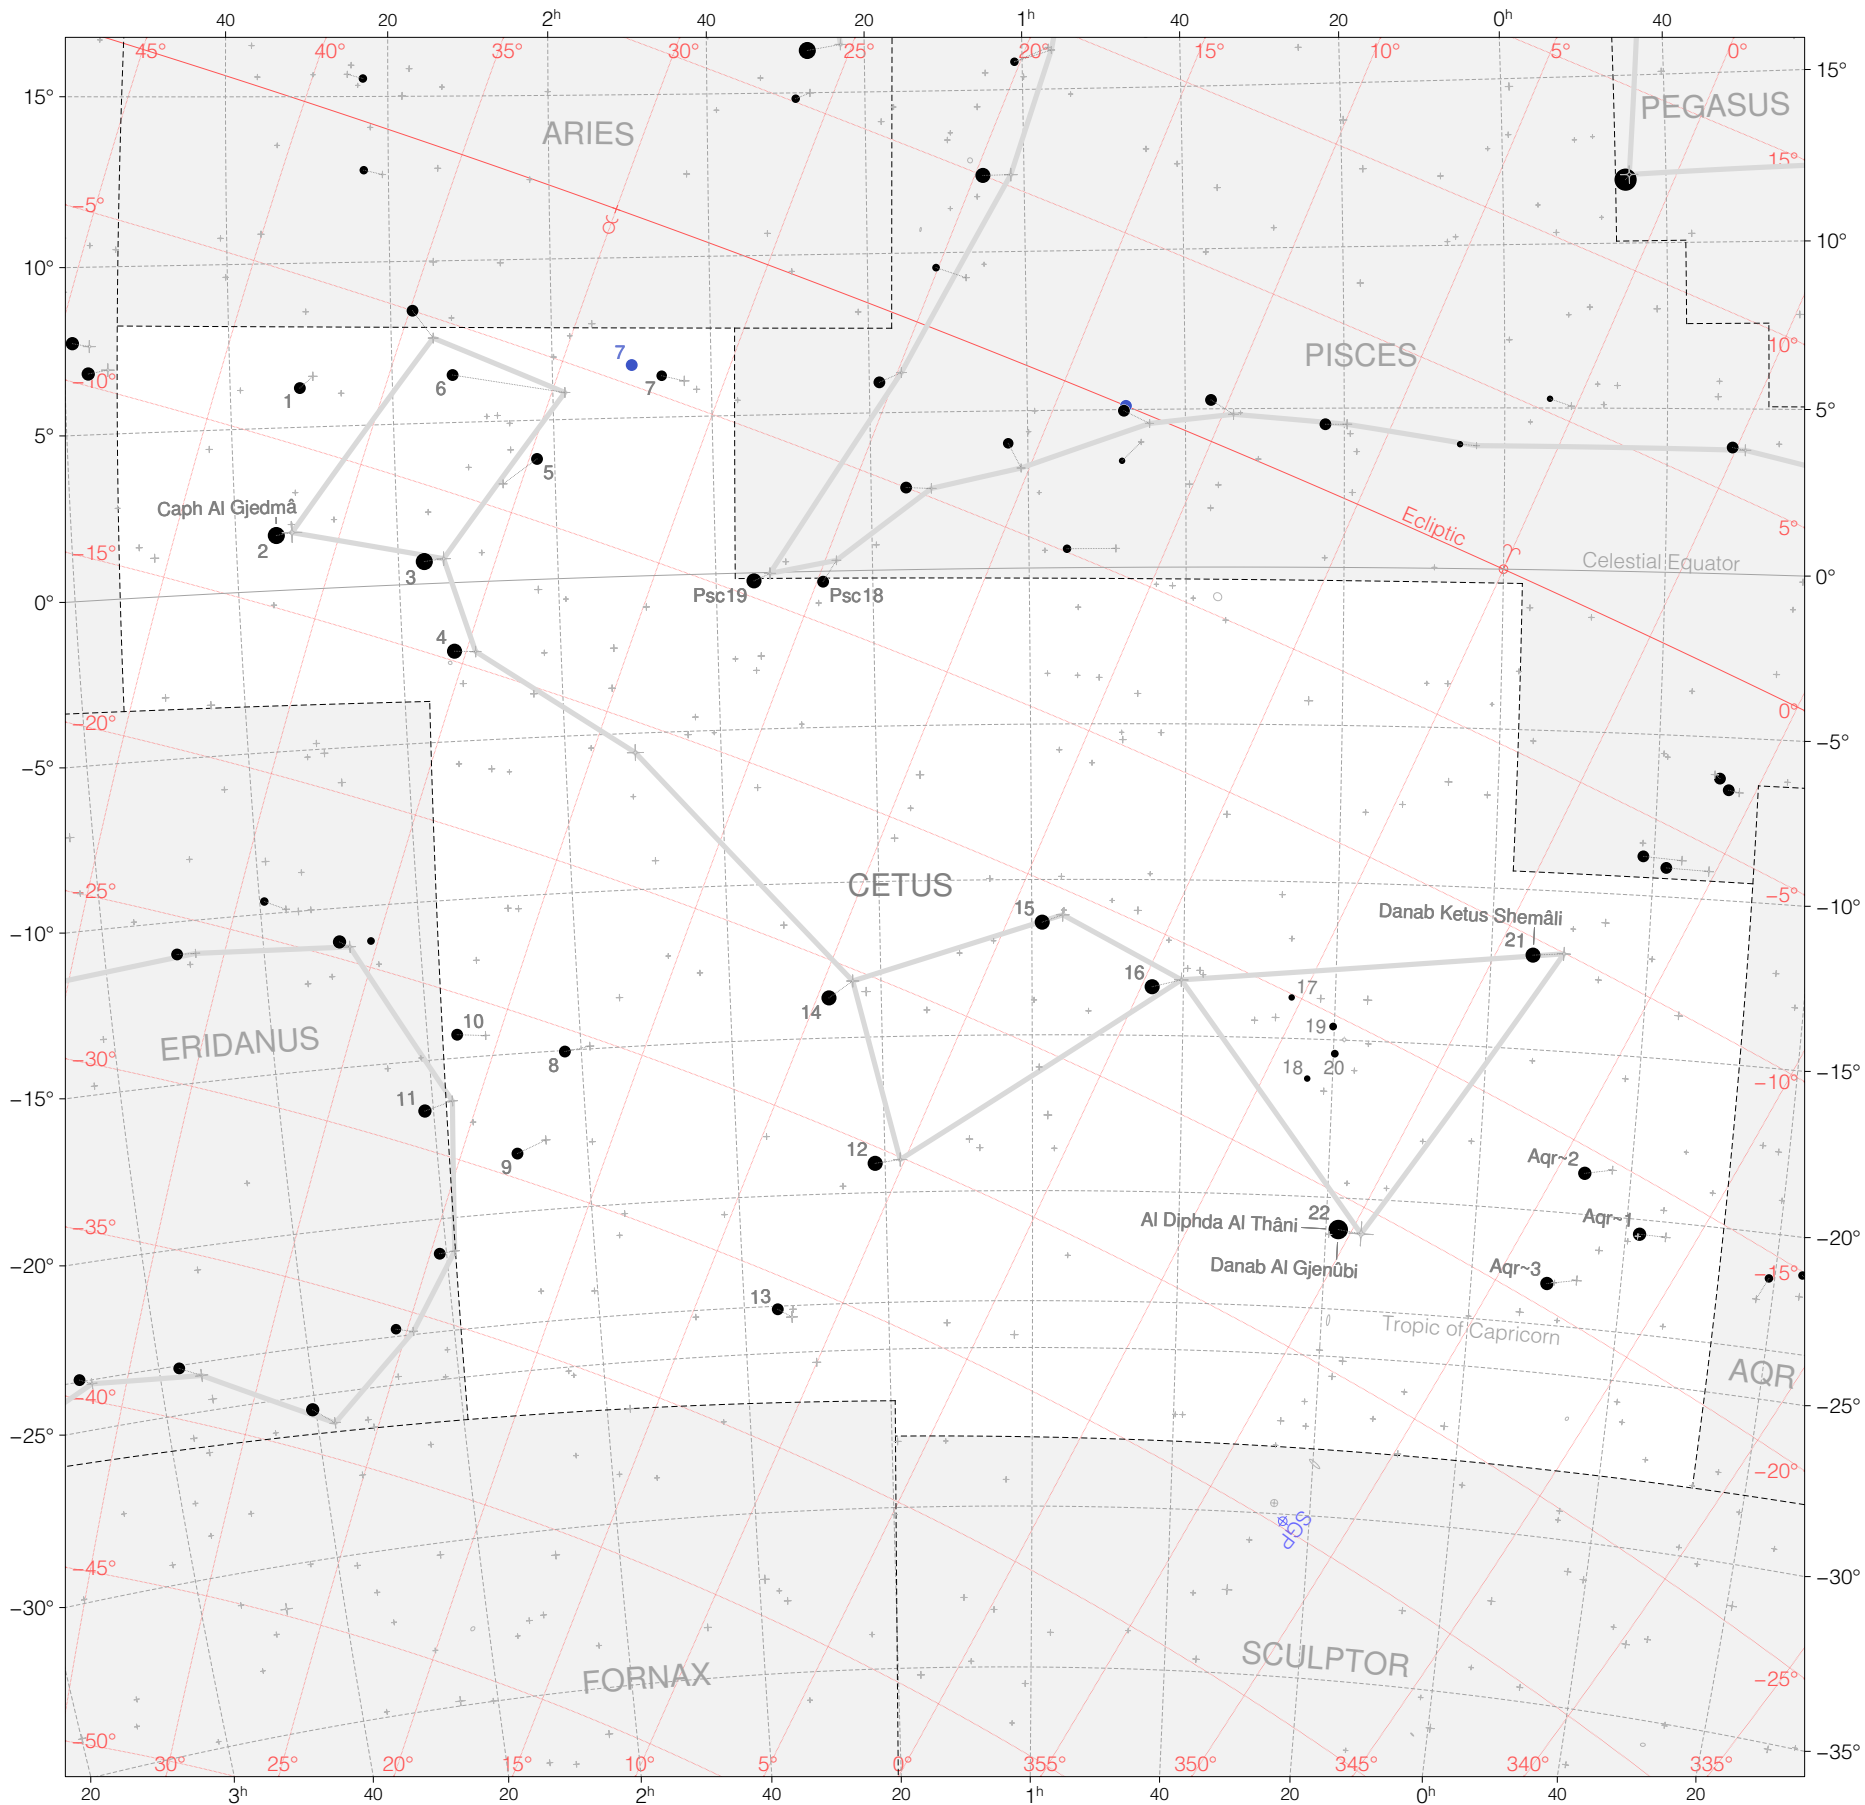

Ulugh Beg Stars in Cetus

Magnitudes: 1 2 3 4 5 6 7

Versions: ● ●
k b

Scale at center: 0° 2° 4°