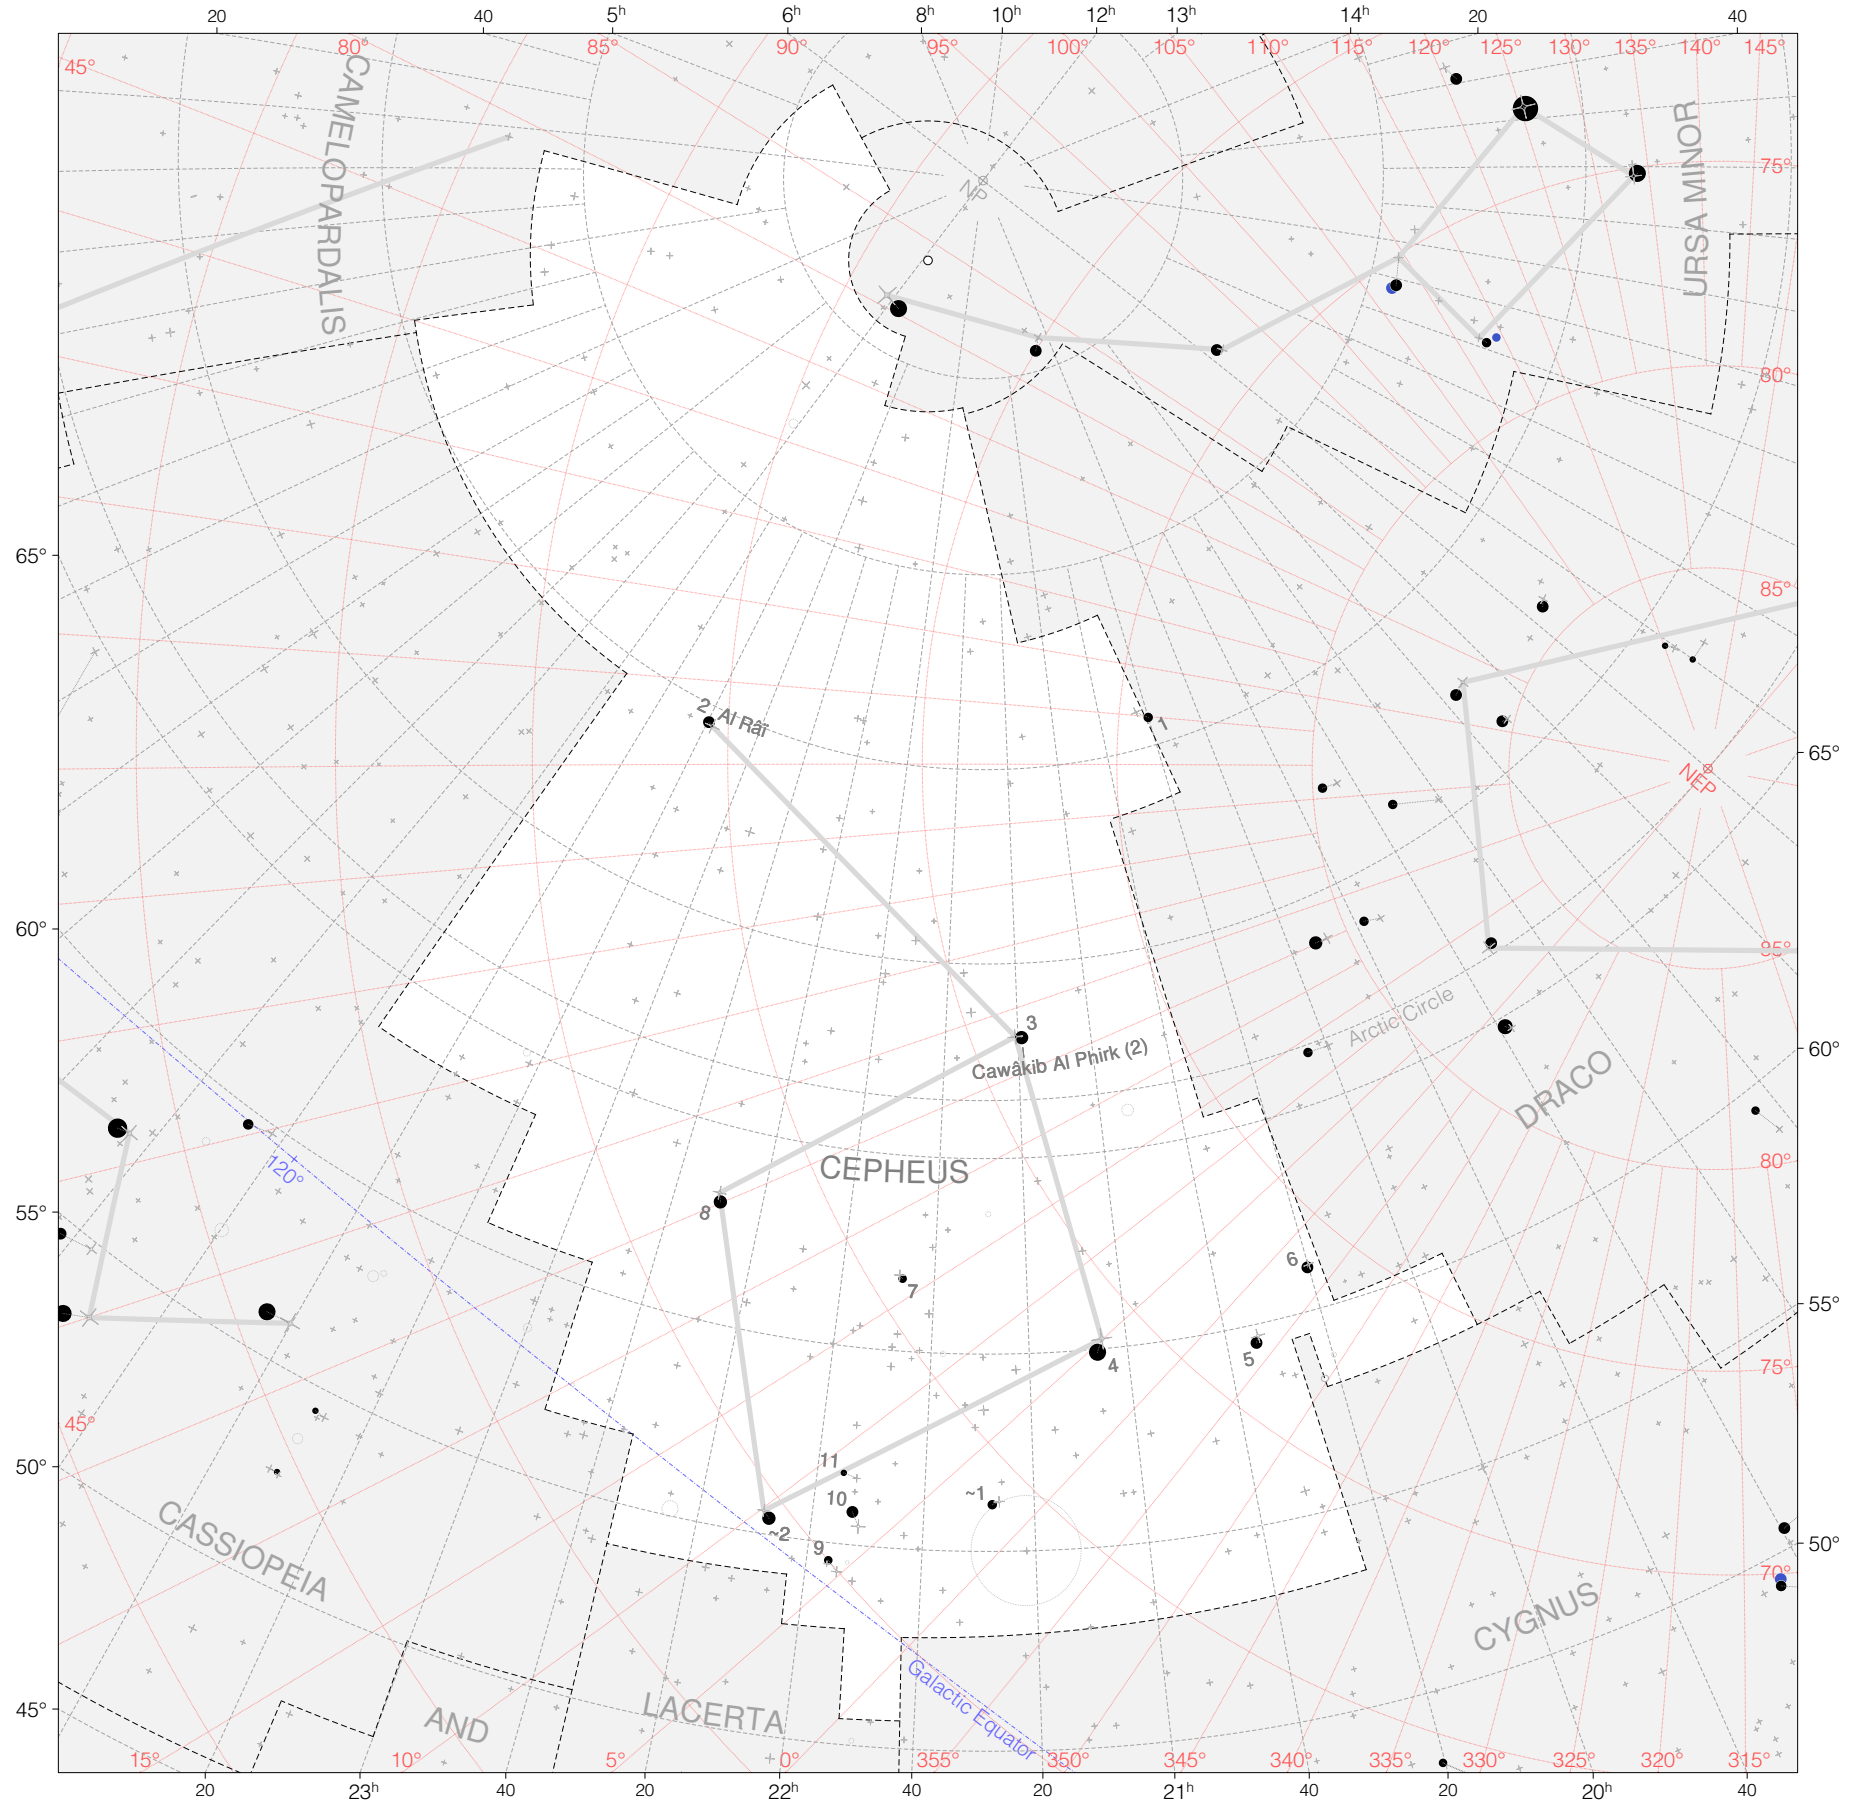

# Ulugh Beg Stars in Cepheus

Magnitudes: 1 2 3 4 5 6 7

Versions: k b

Scale at center: 0° 2° 4°