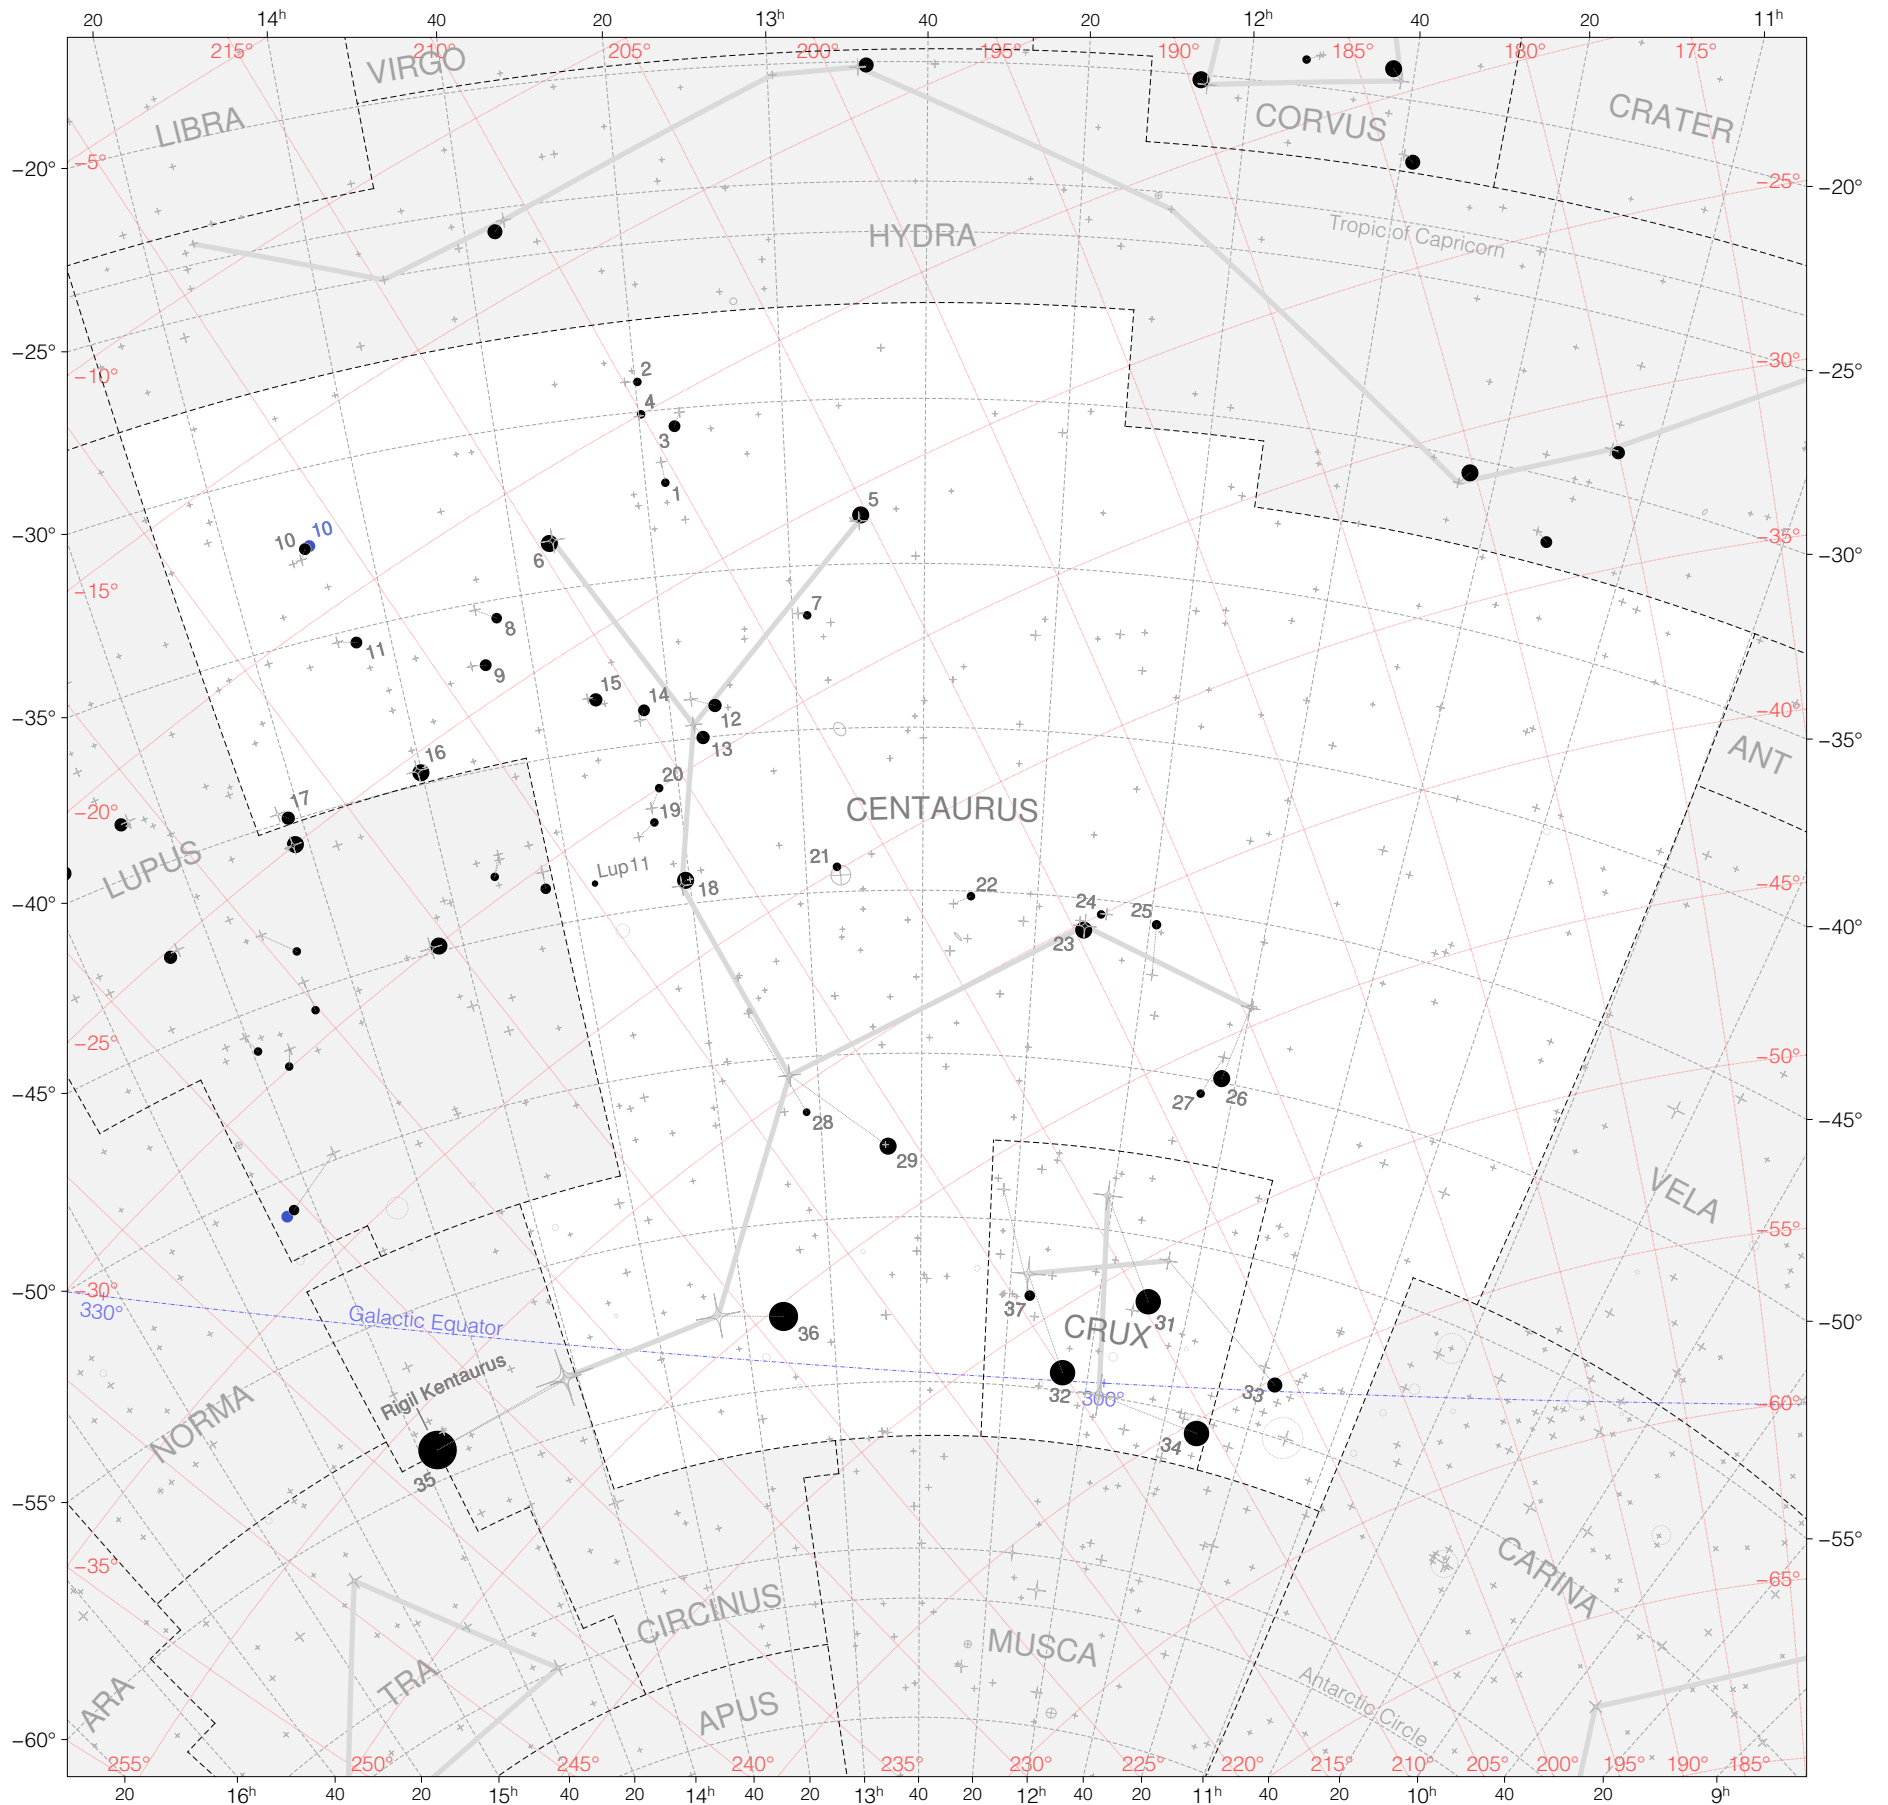

Uluh Beg Stars in Centaurus

Magnitudes: 1 2 3 4 5 6 7

Versions: k b

Scale at center: 0° 2° 4°