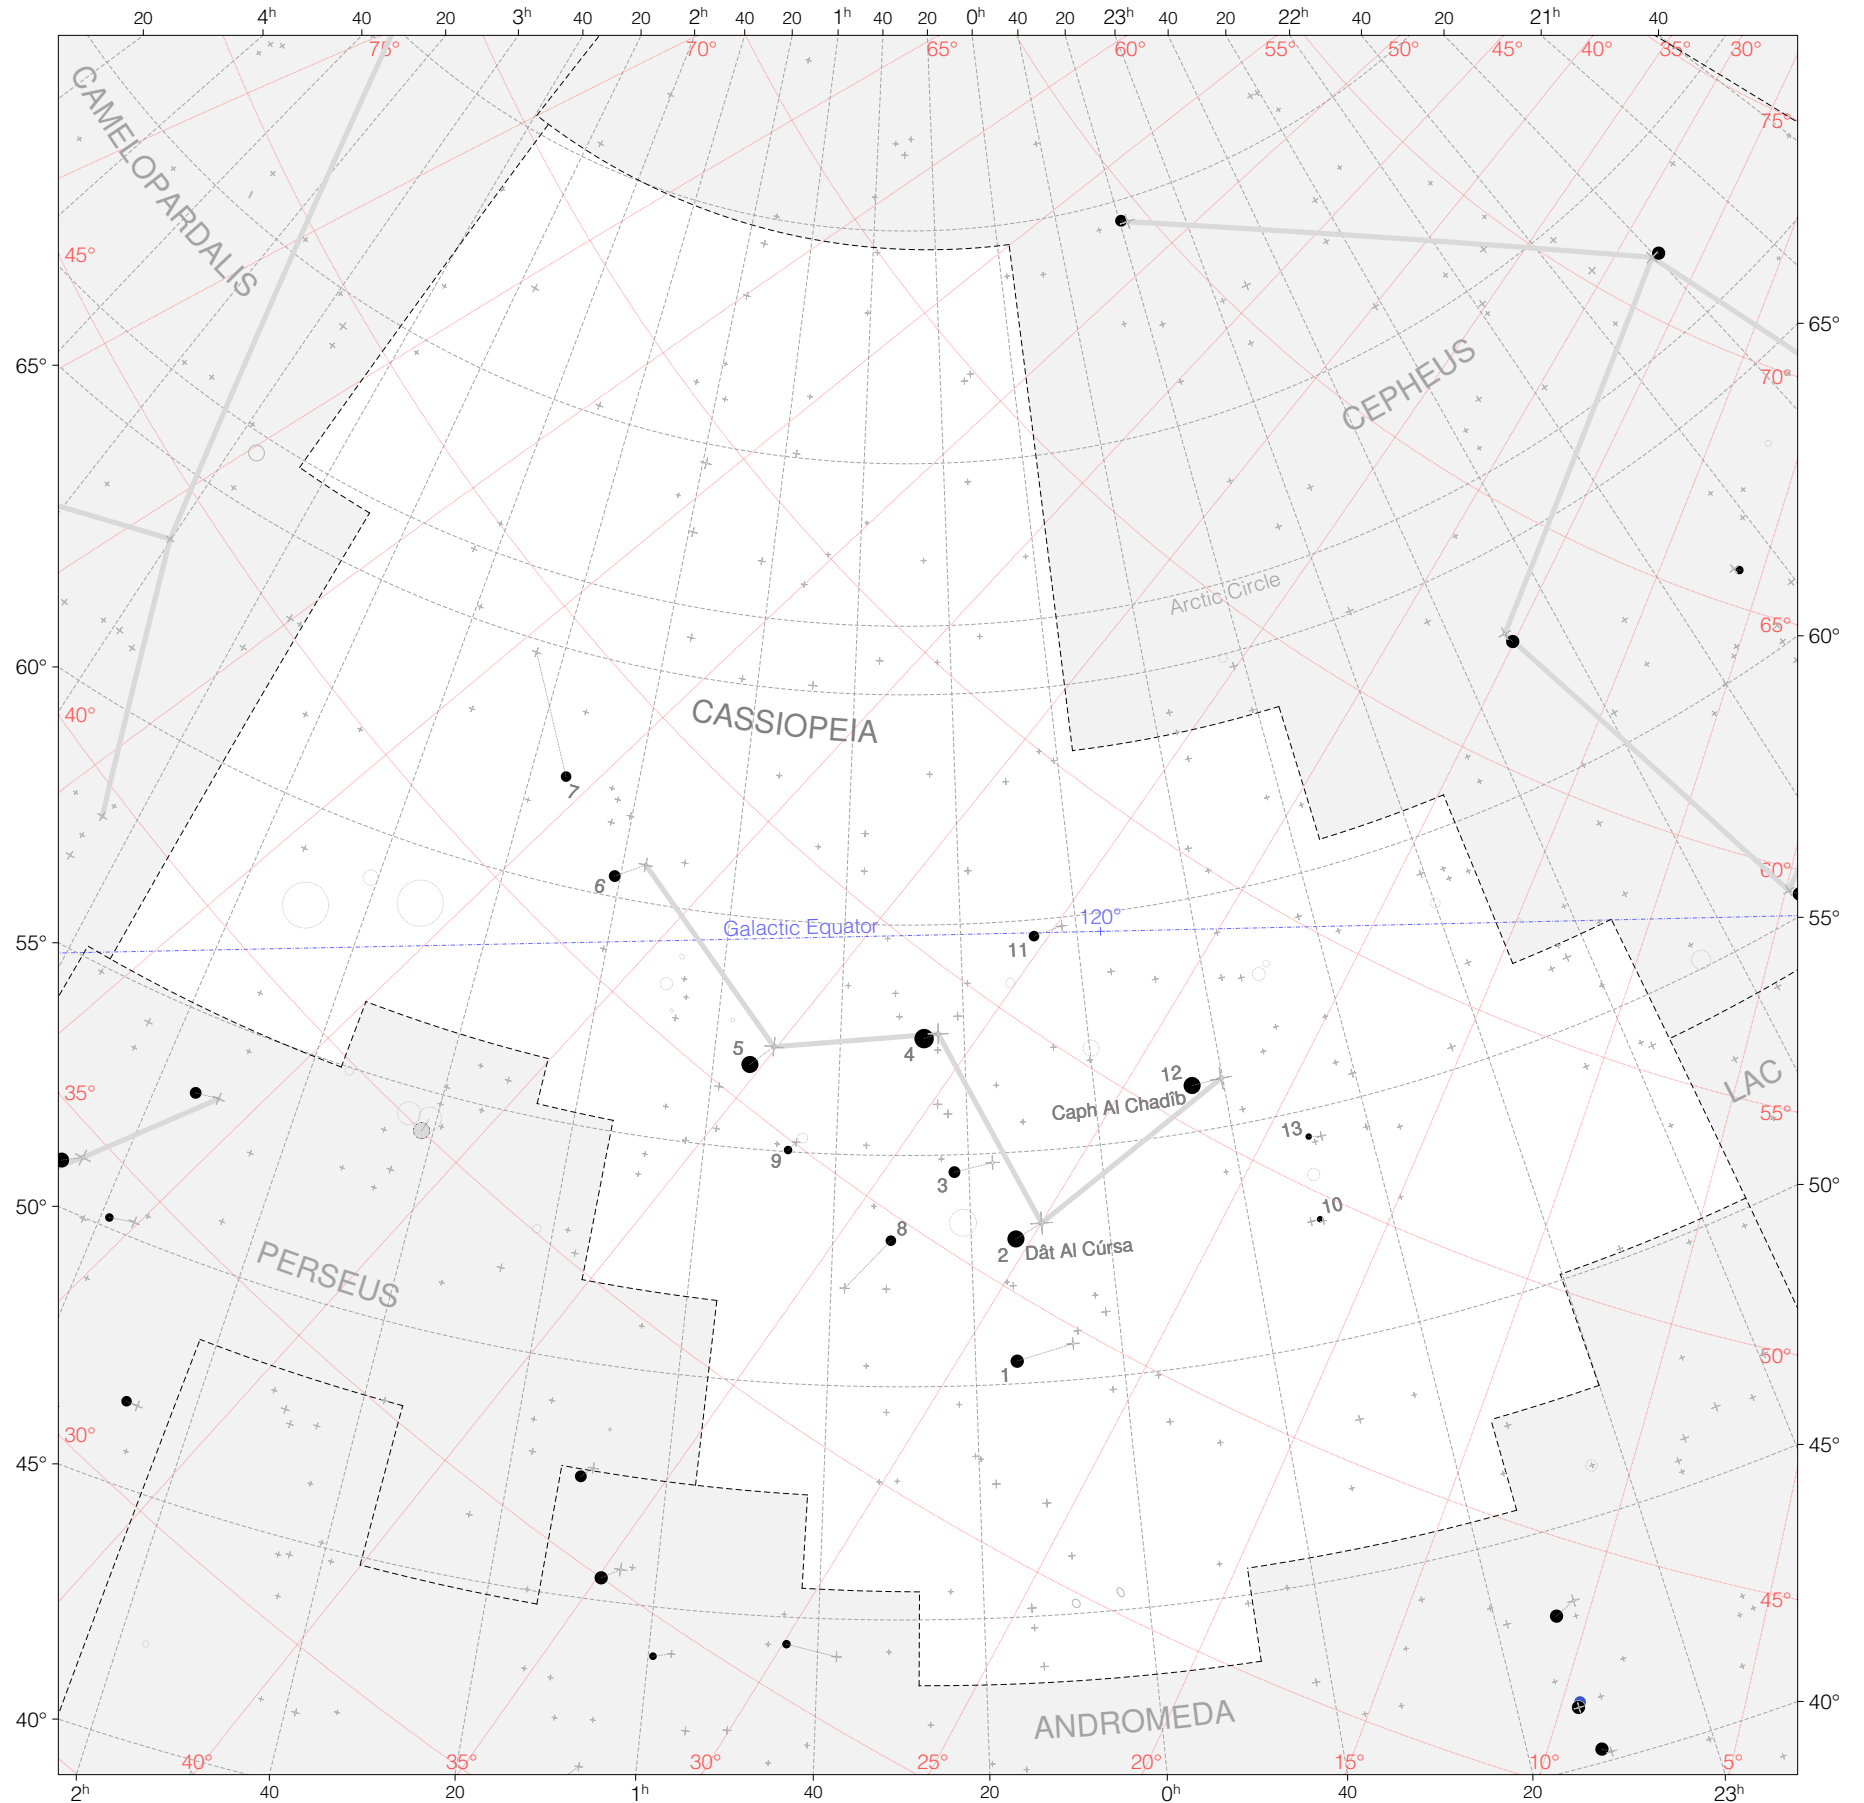

Ulugh Beg Stars in Cassiopeia

Magnitudes: 1 2 3 4 5 6 7

Versions: k b

Scale at center: 0° 2° 4°