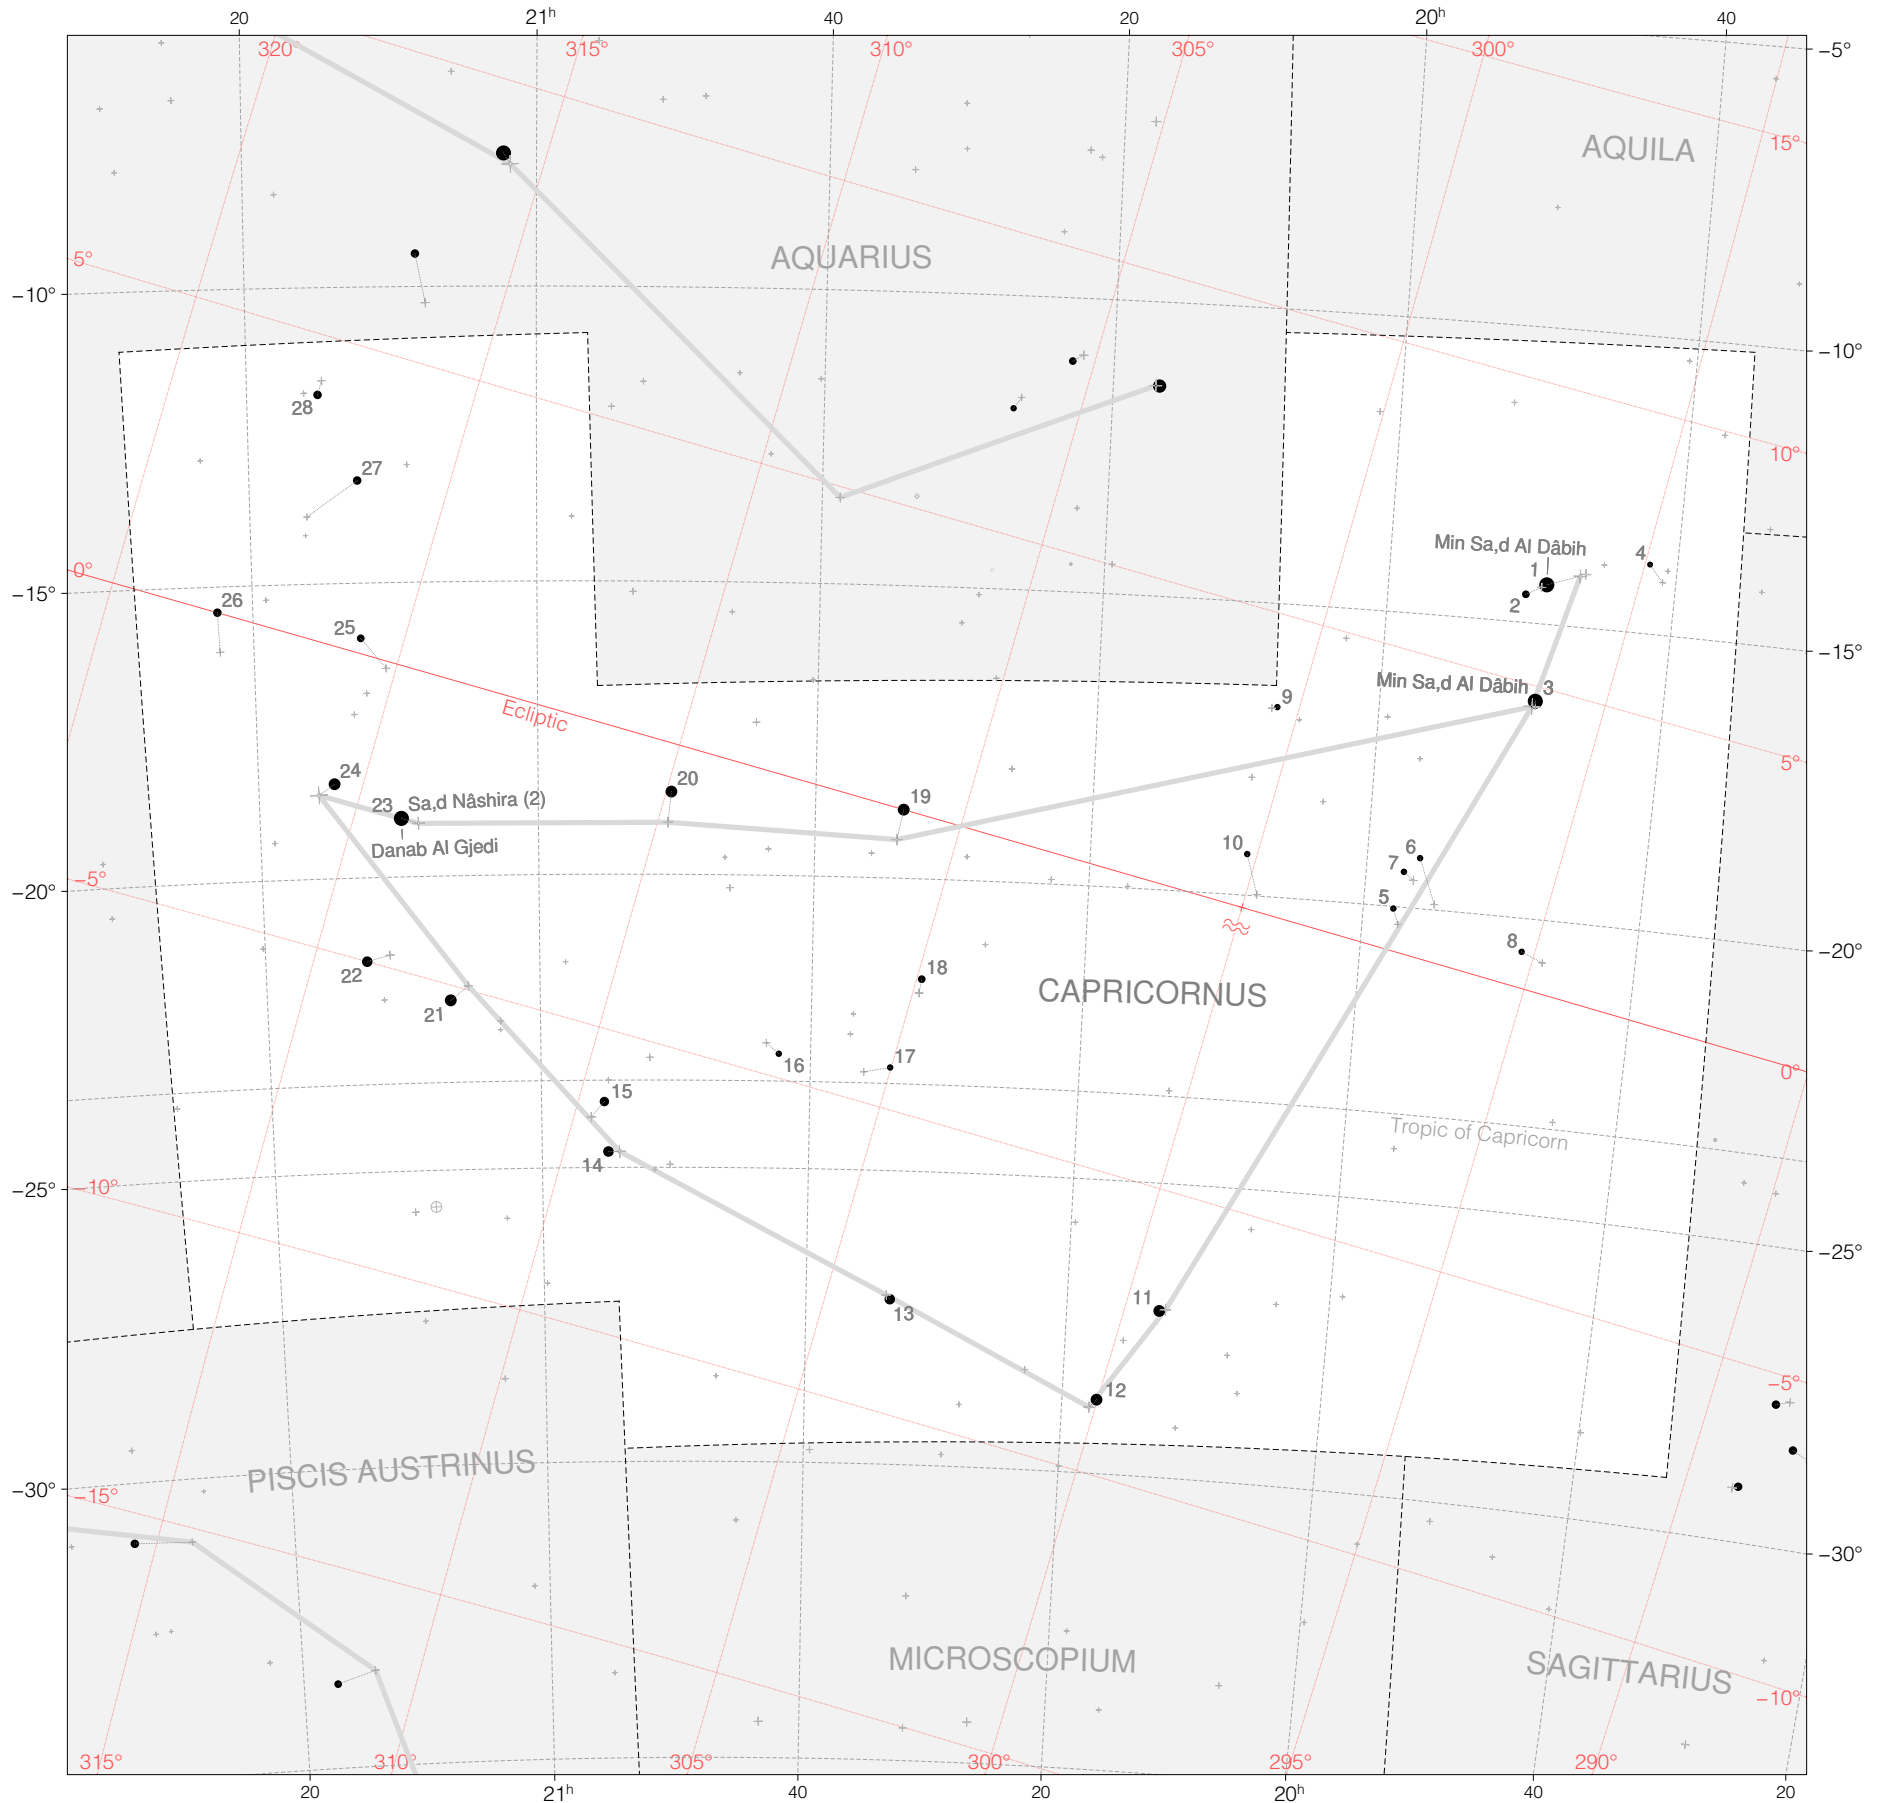

Ulugh Beg Stars in Capricornus

Magnitudes: 1 2 3 4 5 6 7

Versions: ● ●
k b

Scale at center: 0° 2° 4°