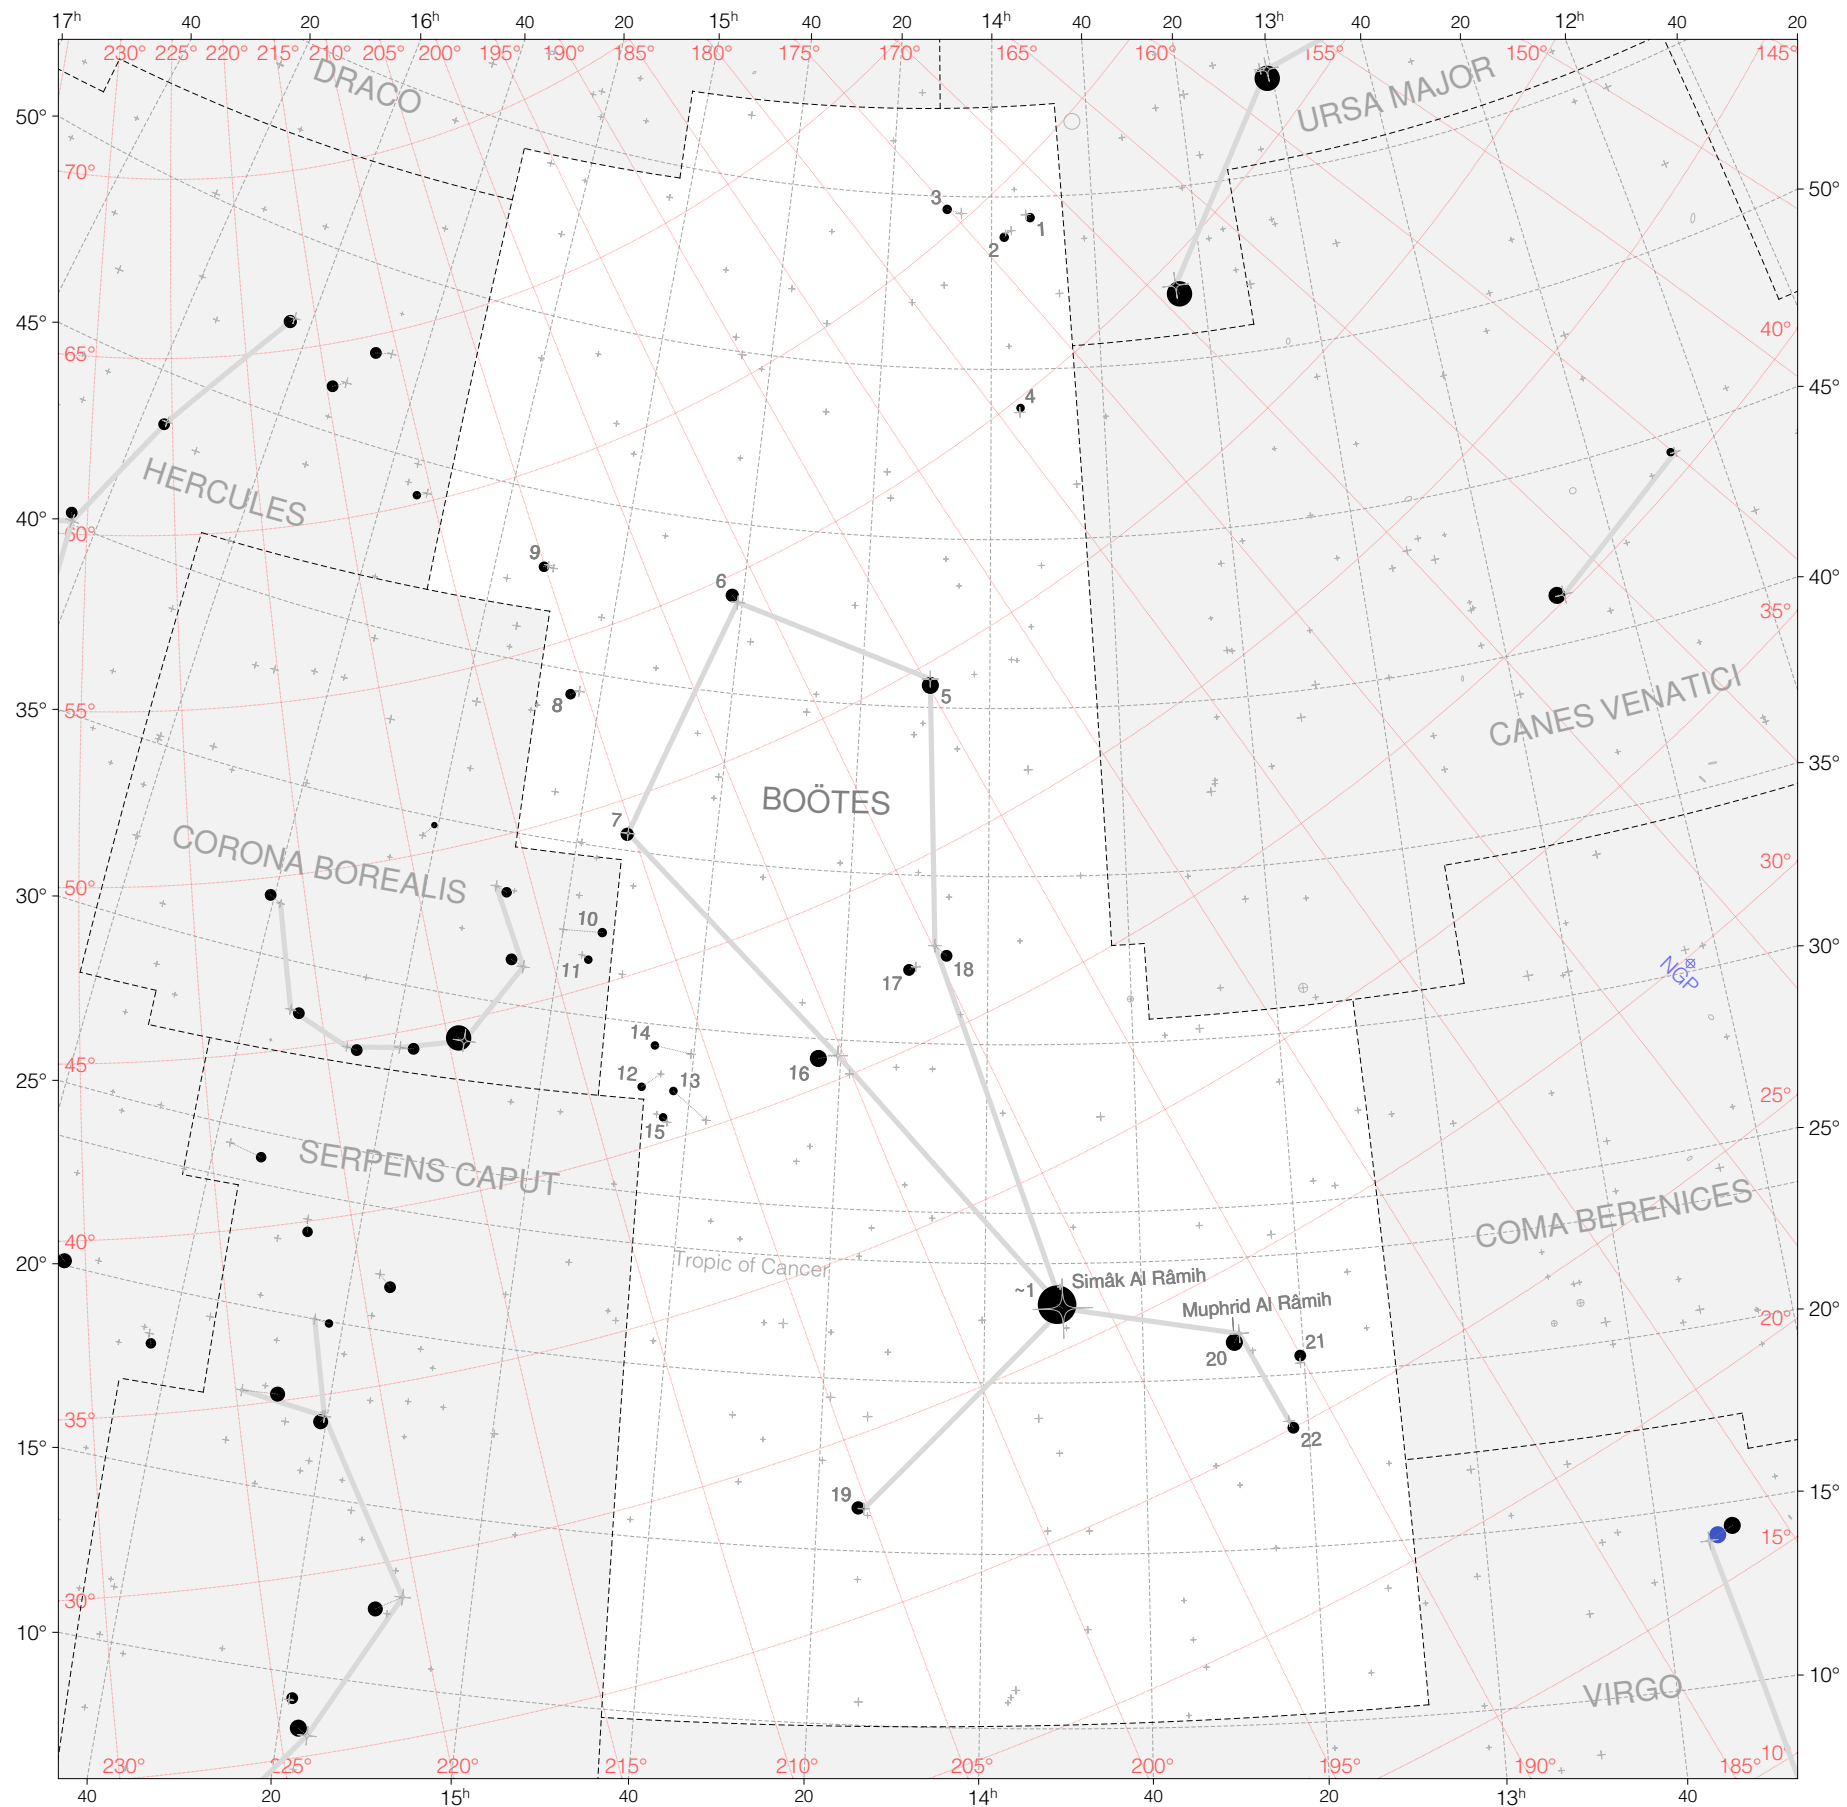

# Ulugh Beg Stars in Boötes

Magnitudes: 1 2 3 4 5 6 7

Versions: k b

Scale at center: 0° 2° 4°