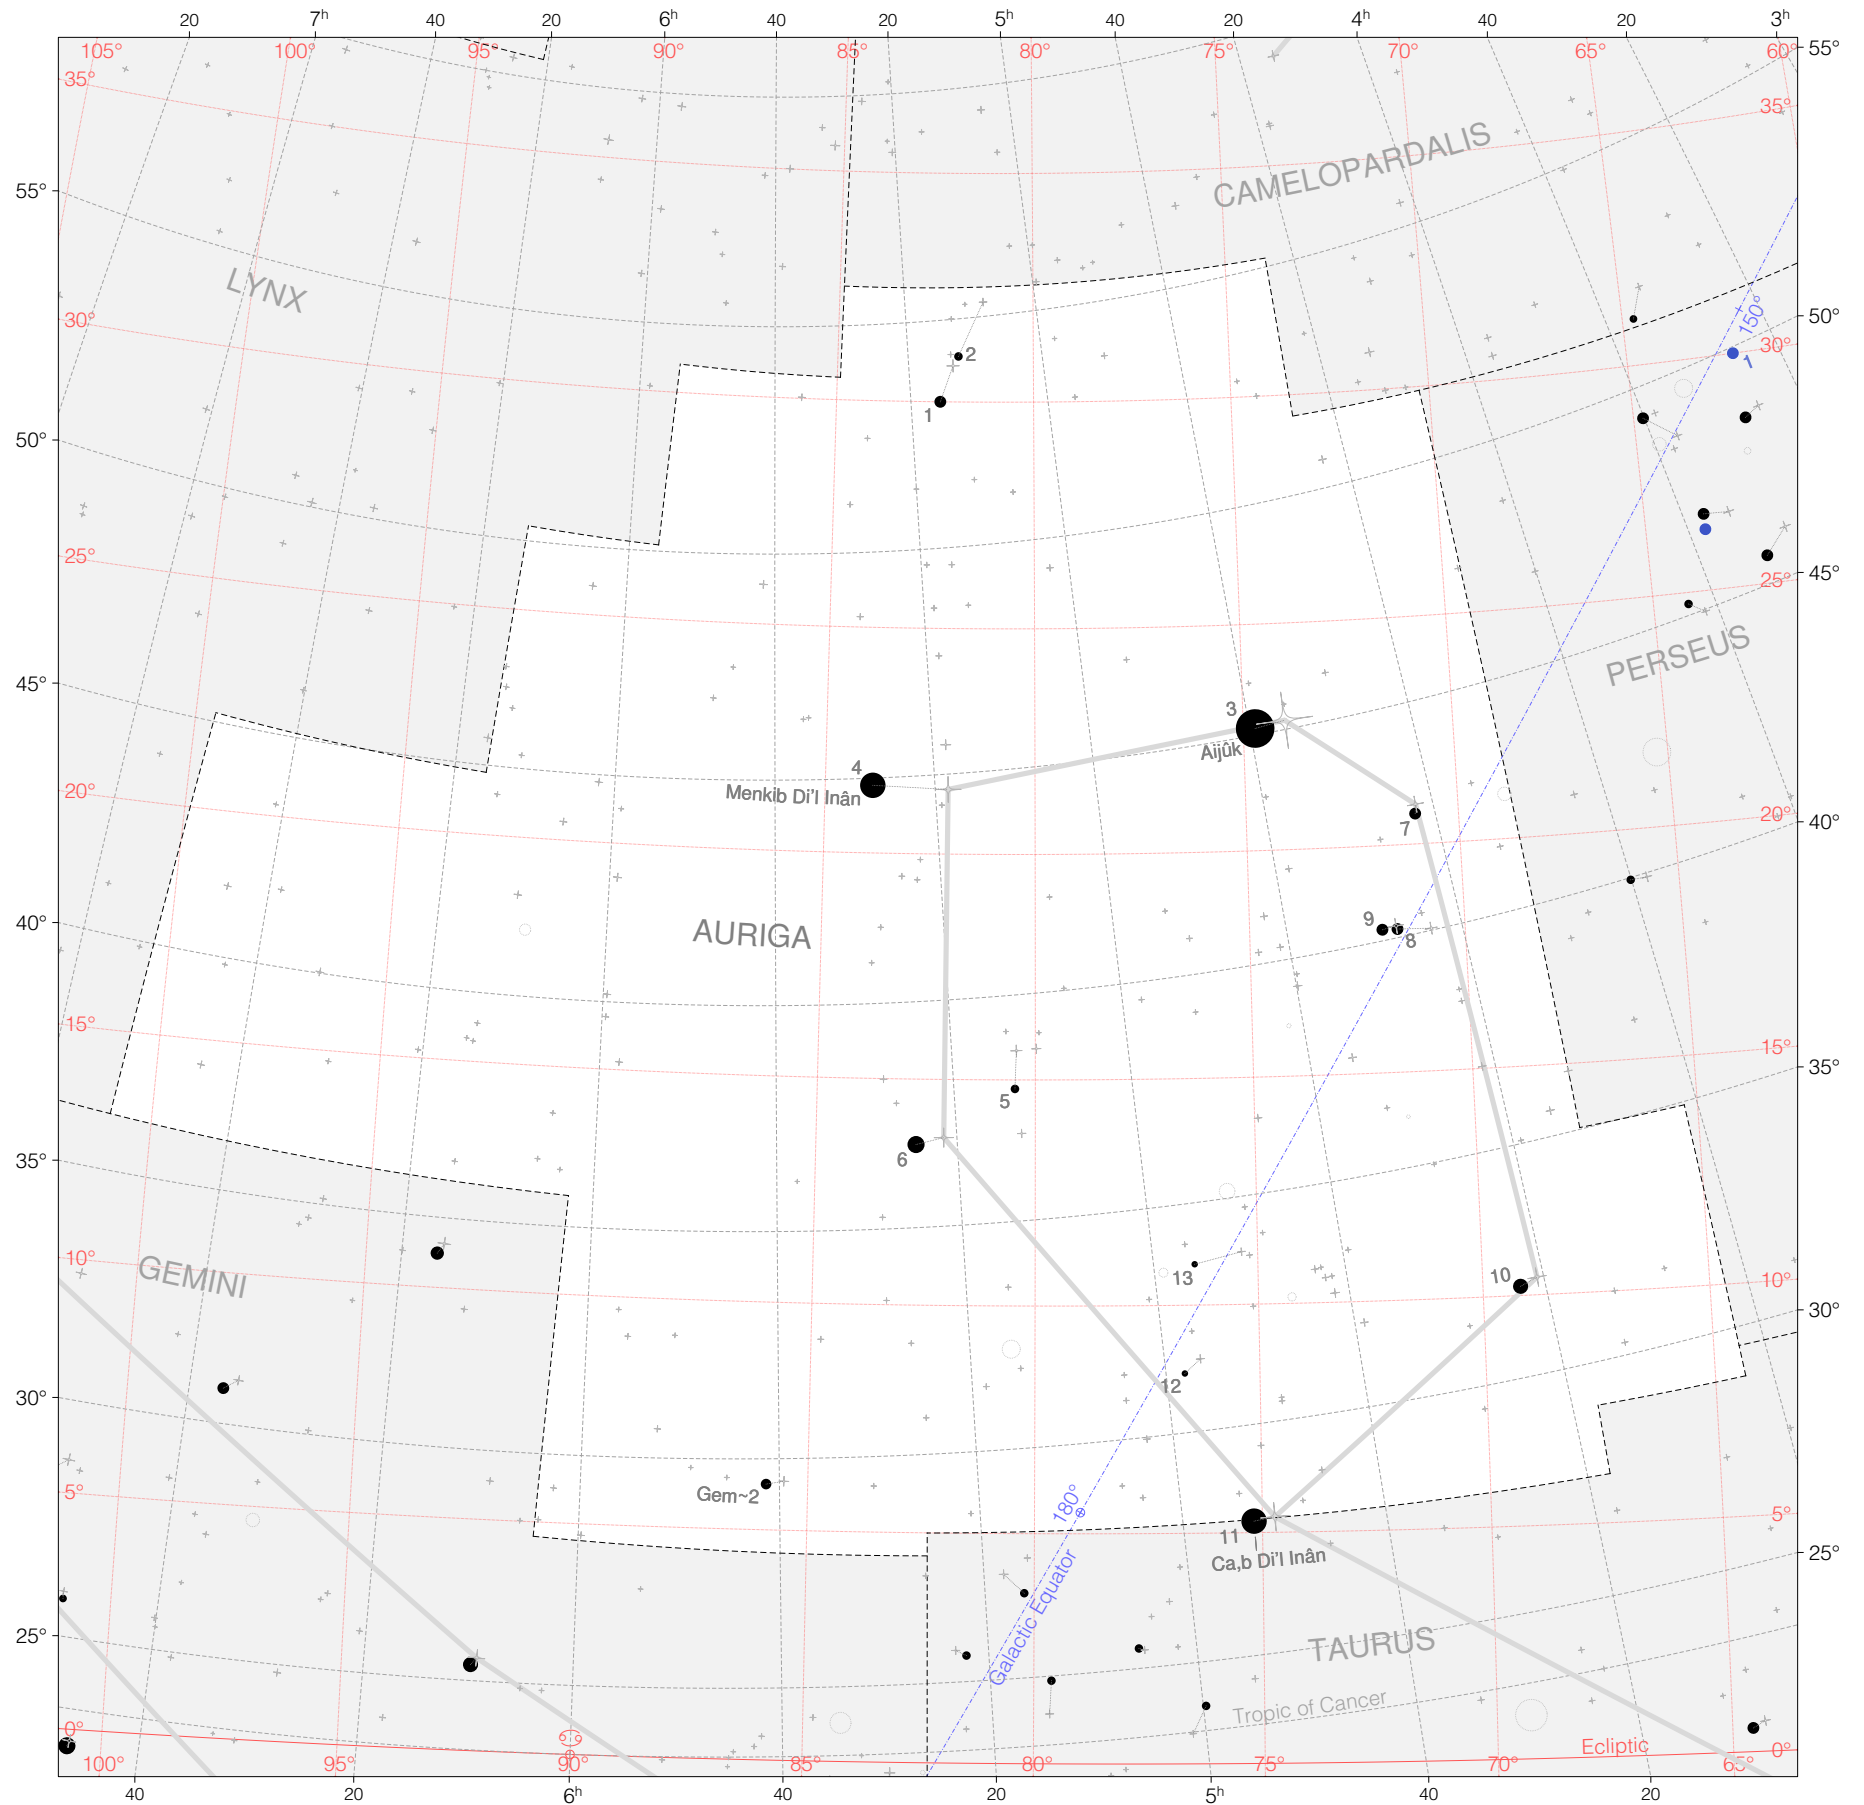

Ulugh Beg Stars in Auriga

Magnitudes: 1 2 3 4 5 6 7

Versions: k b

Scale at center: 0° 2° 4°