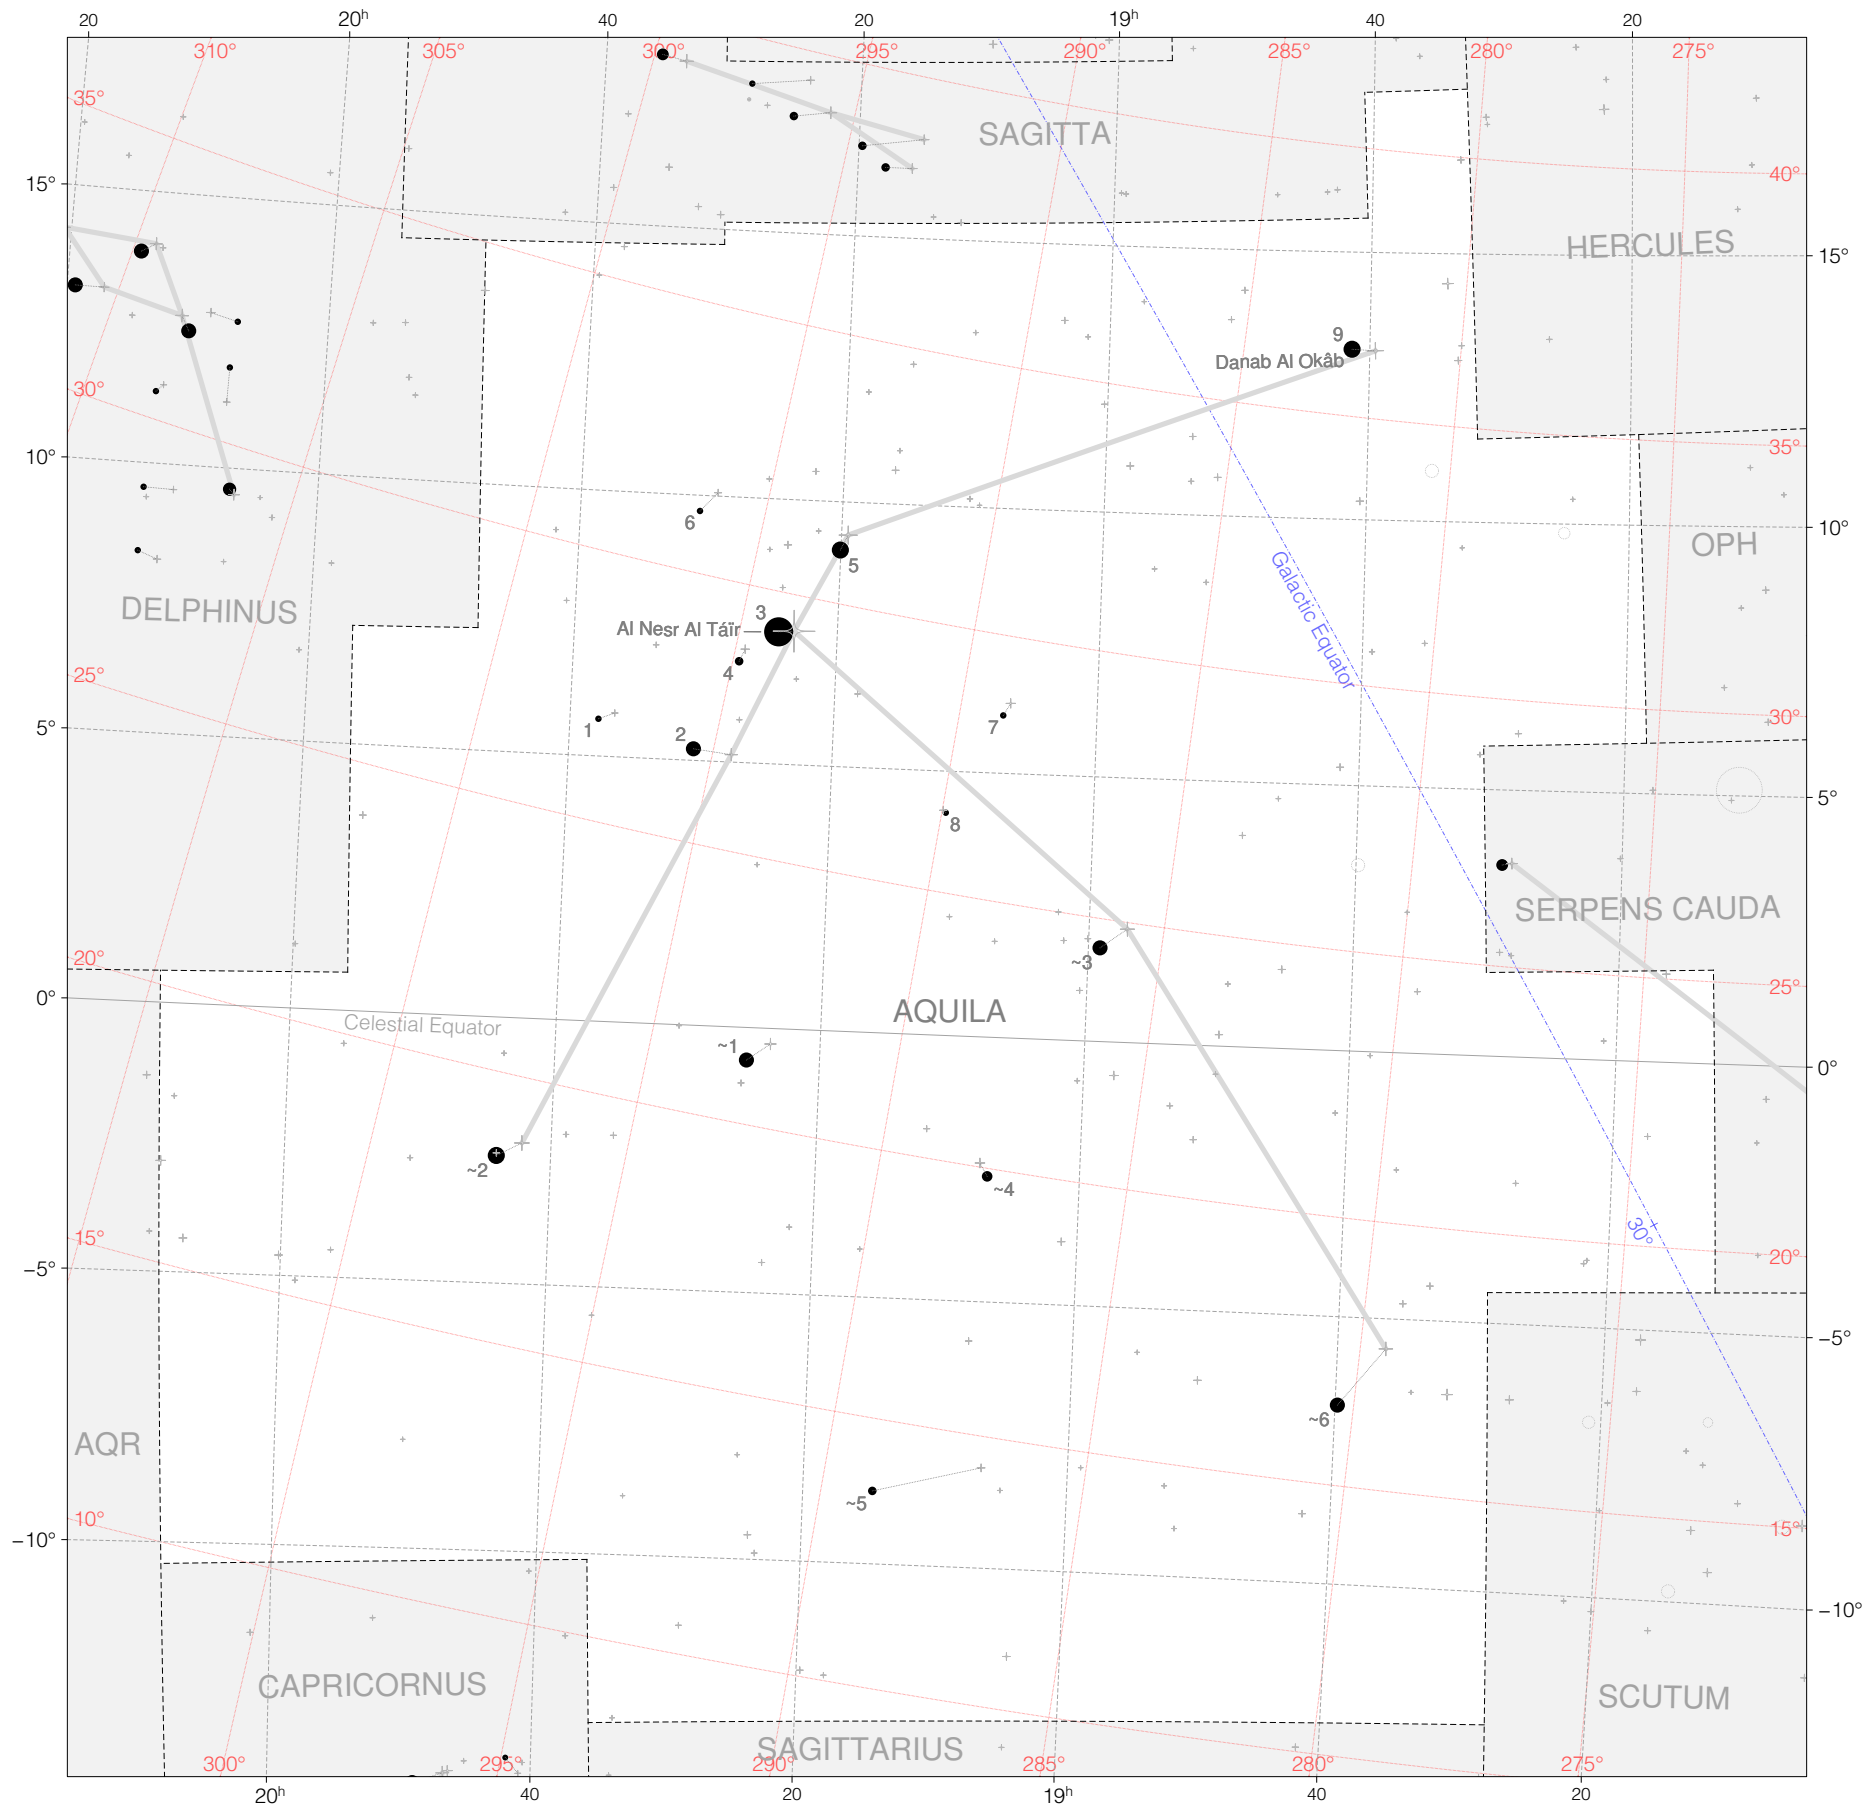

Ulugh Beg Stars in Aquila

Magnitudes: 1 2 3 4 5 6 7

Versions: ● ●
k b

Scale at center: 0° 2° 4°