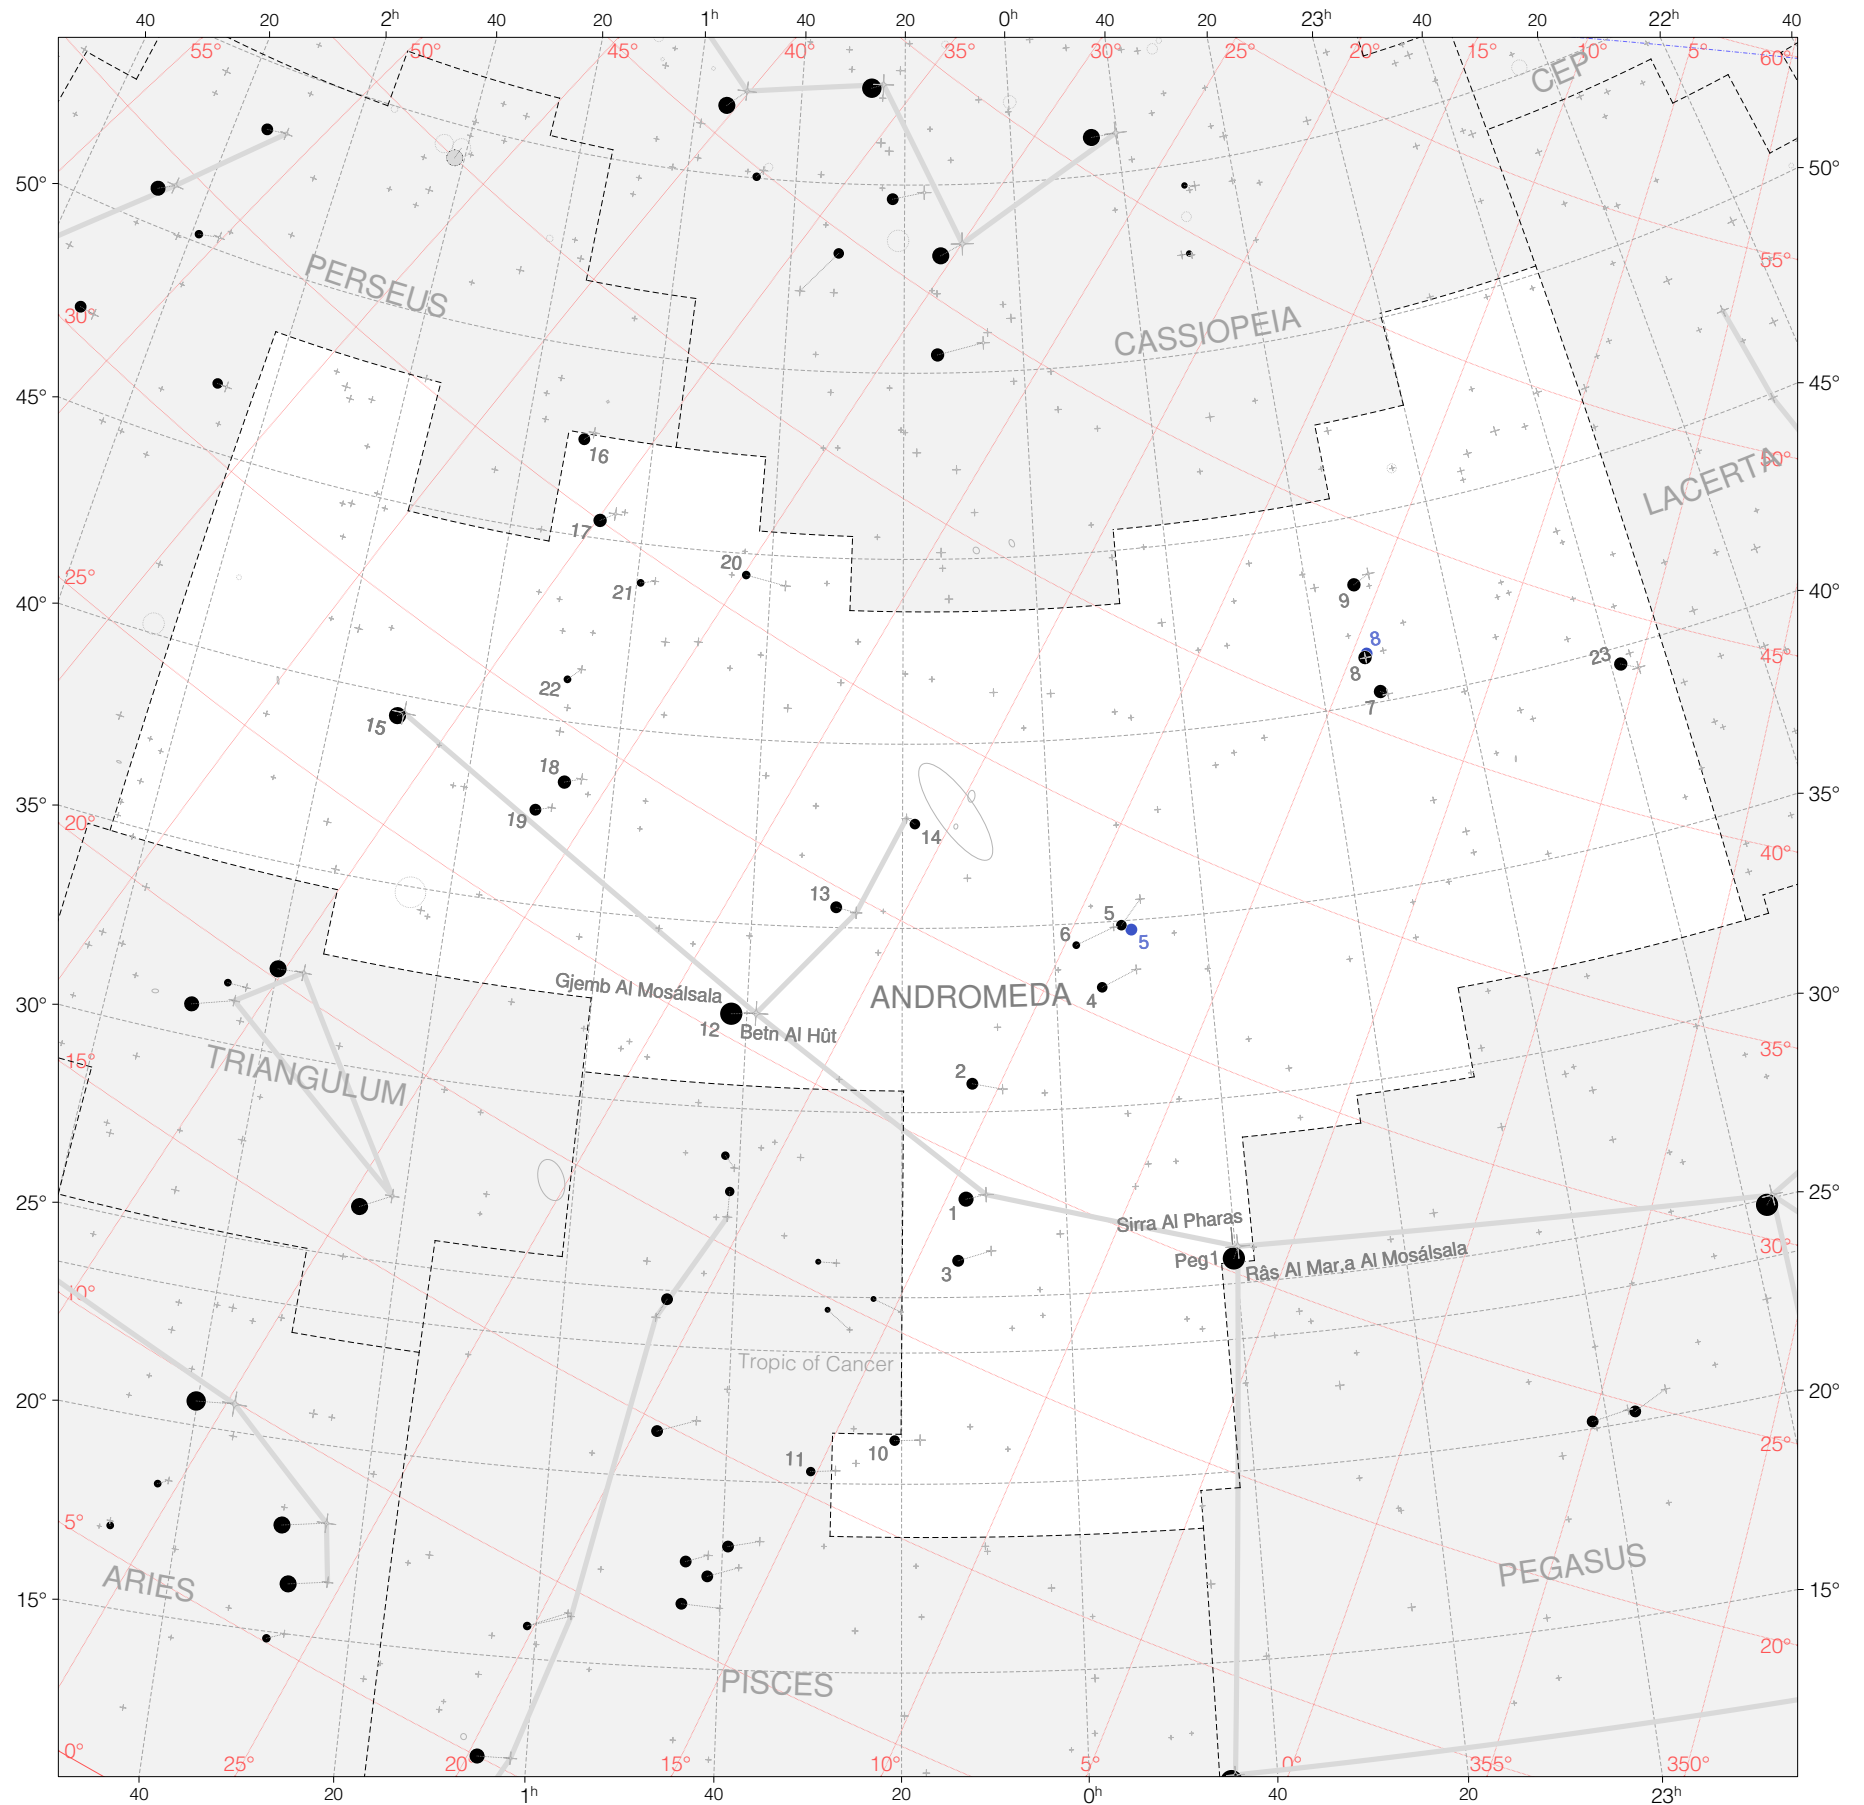

# Ulugh Beg Stars in Andromeda

Magnitudes: 1 2 3 4 5 6 7

Versions: k b

Scale at center: 0° 2° 4°