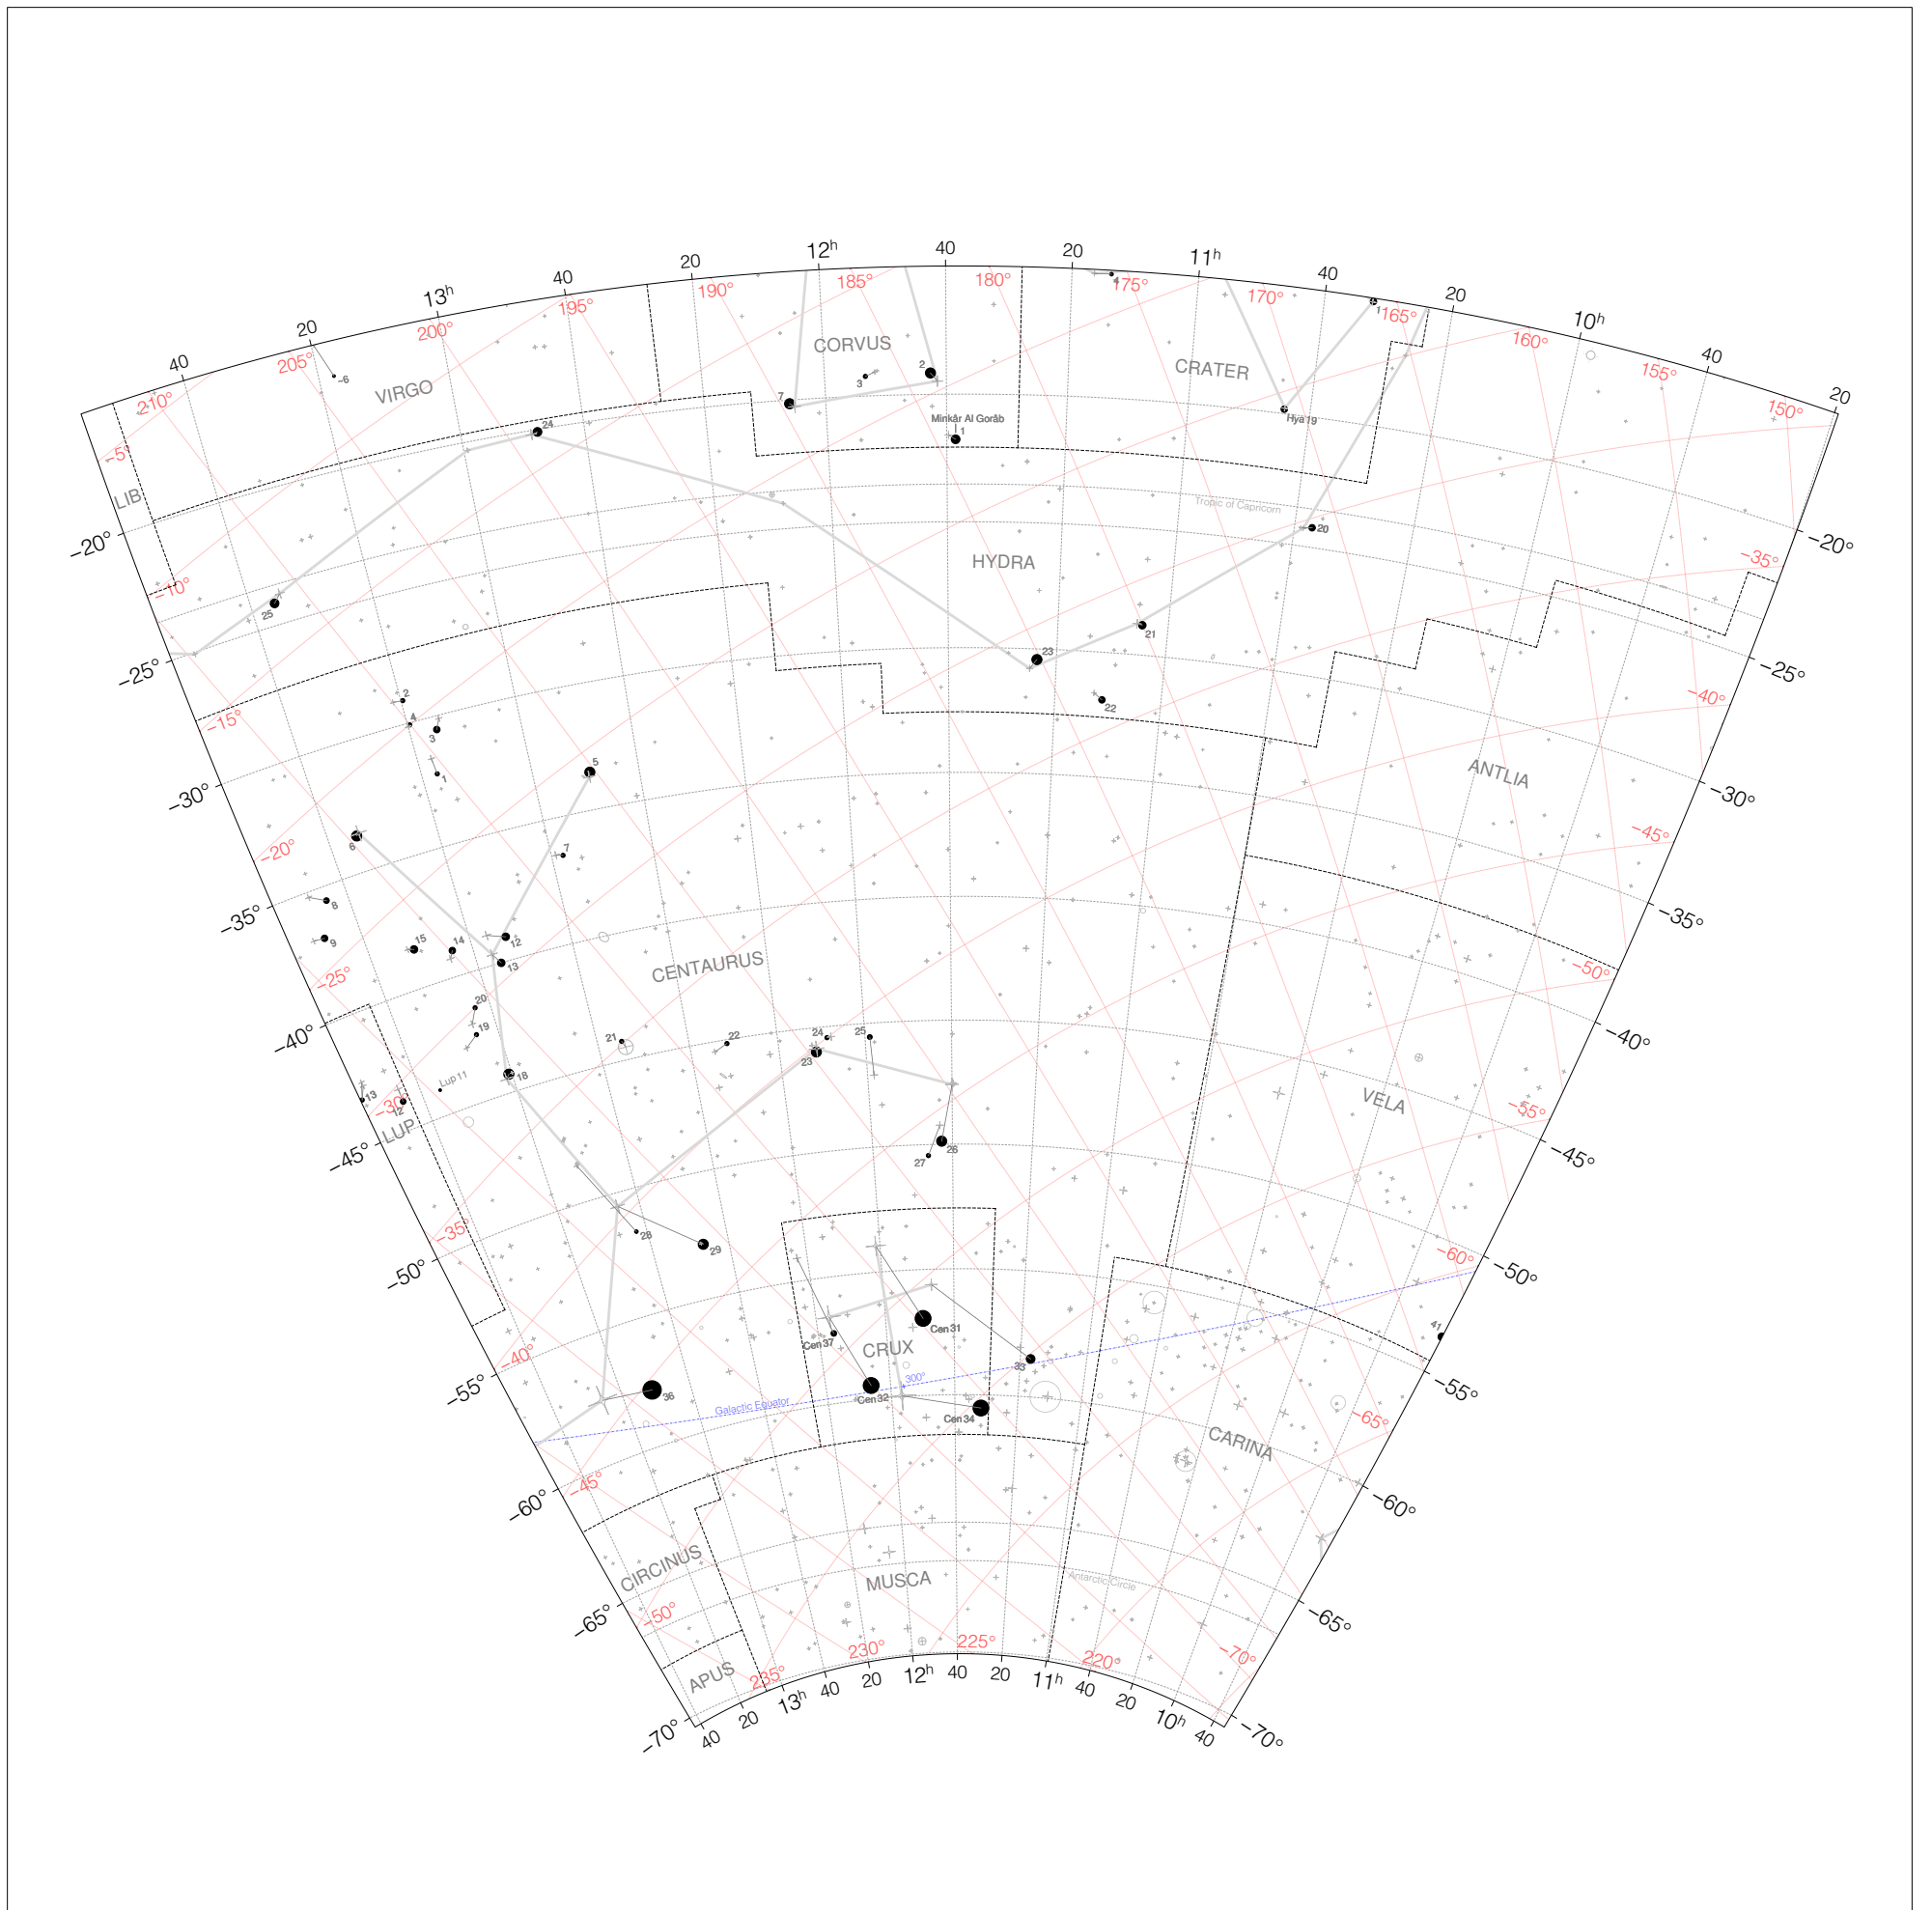

Ulugh Beg Stars from 10h to 14h and -70° to -20°

Magnitudes: ●●●●●●
1 2 3 4 5 6 7

Legend: ● ●
k b

Coordinates: 841 AH or 1437-07-05 (Julian)